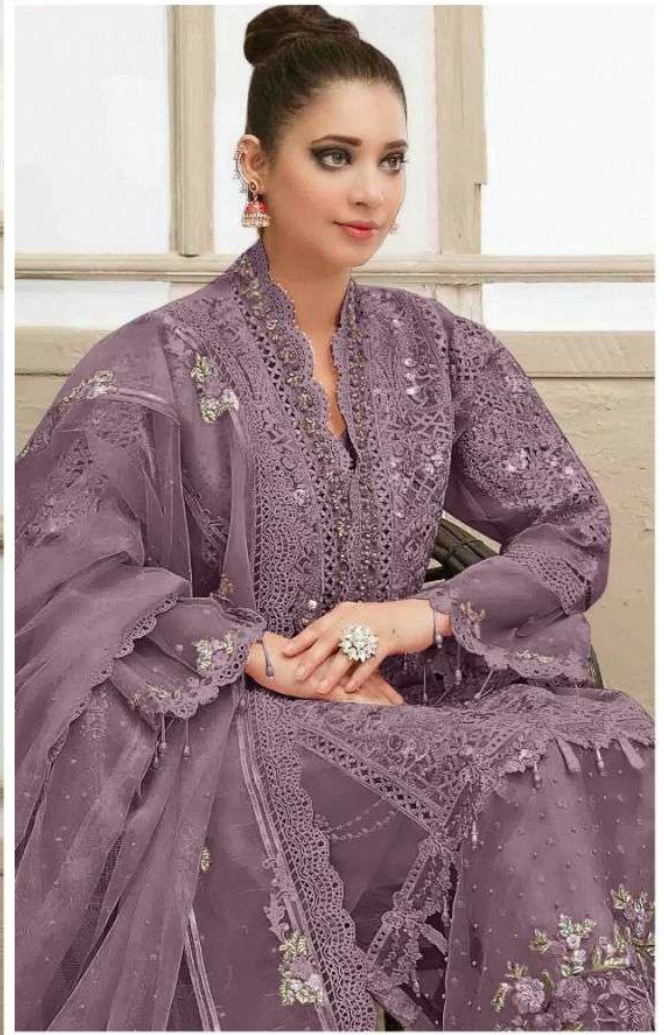

BOTTOM-INNER

Santoon

DUPATTA

Butterfly Net
Heavy Embroidery

ALK[®]

Tawakkal Vol-4
COLOURS

AL KHUSHBU[®]

ALK -3028-M