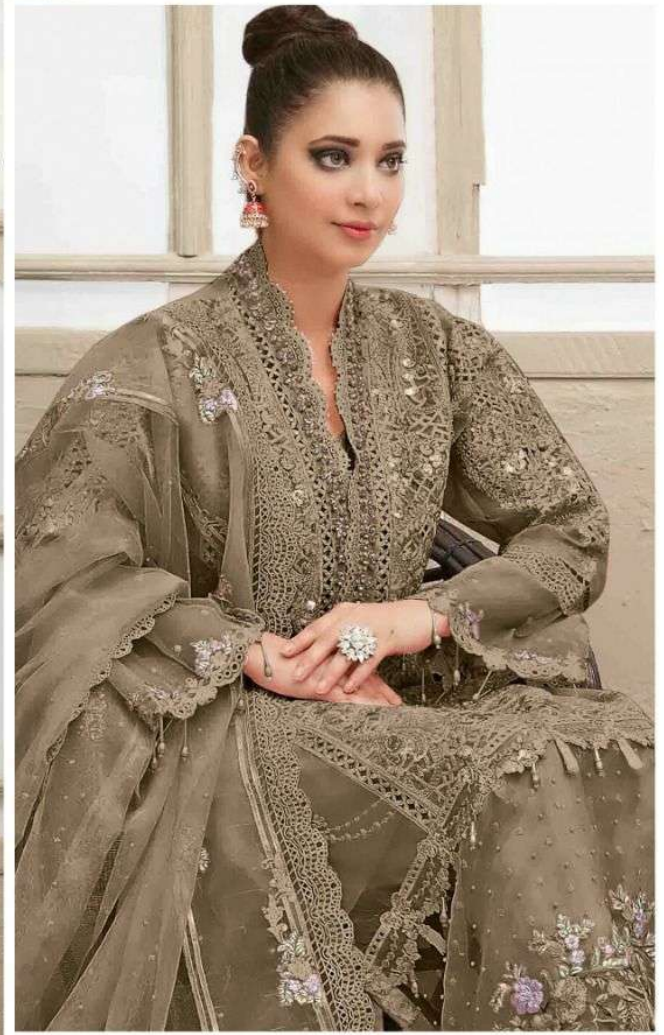

ALK®

Tawakkal Vol-4
COLOURS

AL KHUSHBU®

ALK -3028-P

TOP

Butterfly net with
Heavy Embroidery

BOTTOM-INNER

Santoon

DUPATTA

Butterfly Net
Heavy Embroidery