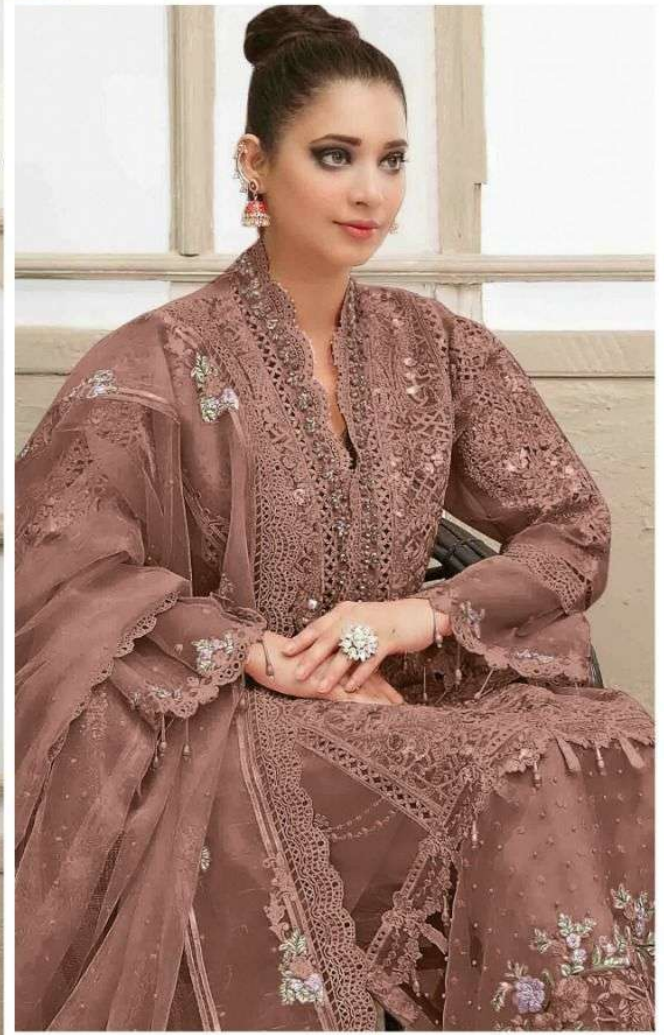

ALK[®]

AL KHUSHBU[®]

Tawakkal Vol-4
COLOURS

ALK[®]

AL KHUSHBU[®]

Tawakkal Vol-4
COLOURS

ALK[®]

Tawakkal Vol-4
COLOURS

AL KHUSHBU[®]

ALK -3028-N

TOP

Butterfly net with
Heavy Embroidery

BOTTOM-INNER

Santoon

DUPATTA

Butterfly Net
Heavy Embroidery

ALK[®]

Tawakkal Vol-4
COLOURS

AL KHUSHBU[®]

ALK -3028-O

TOP

Butterfly net with
Heavy Embroidery

BOTTOM-INNER

Santoon