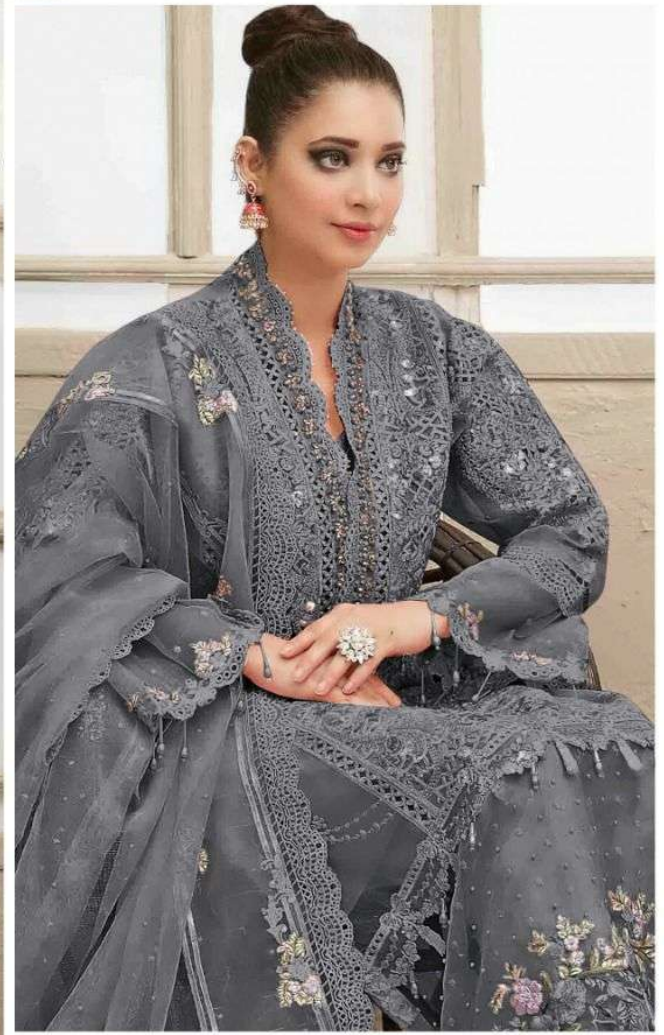

AL KHUSHBU[®]

ALK -3028-N

TOP

Butterfly net with
Heavy Embroidery

BOTTOM-INNER

Santoon

DUPATTA

Butterfly Net
Heavy Embroidery

ALK[®]

Tawakkal Vol-4
COLOURS

AL KHUSHBU[®]

ALK -3028-O

TOP

Butterfly net with
Heavy Embroidery

BOTTOM-INNER

Santoon