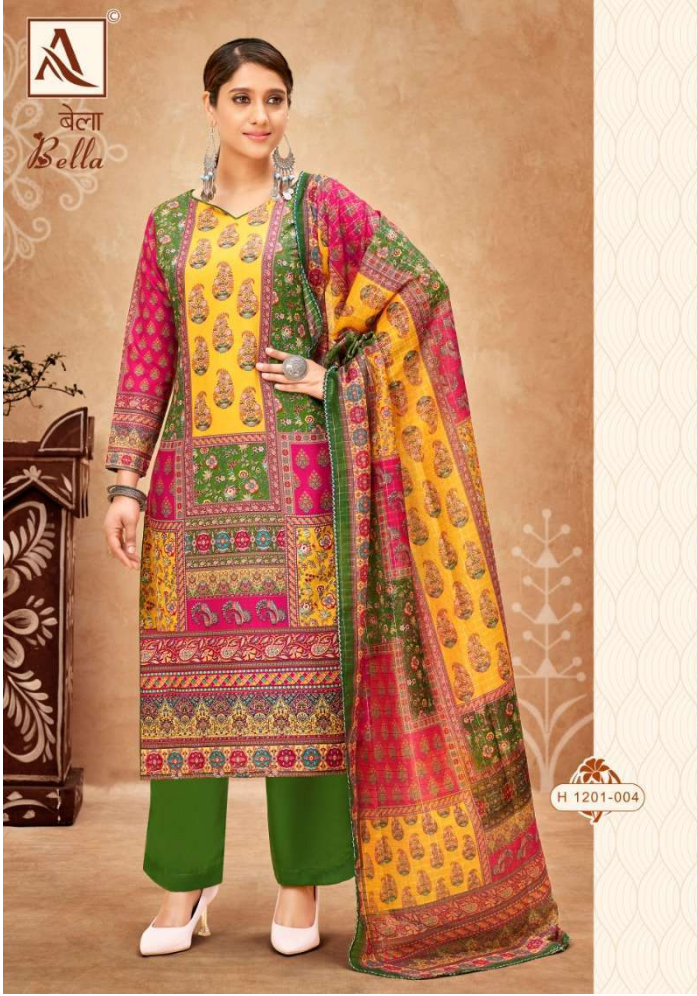

बेला
Bella
ENHANCE YOUR APPEARANCE

बेला
Bella
ENHANCE YOUR APPEARANCE

H 1201-005

बेला
Bella

H 1201-001

H 1201-002

H 1201-003

H 1201-004

H 1201-005

H 1201-006

बेला
Bella

ENHANCE YOUR APPEARANCE

➔ ALOK SUIT As
Like US On   

: TOP :
Pure Maslin Designer Print

: BOTTOM :
Pure Cotton Dyed

: DUPATTA :
Pure Maslin Pattern Designer
Box Pallu Dupatta

Product by:

ALOK SUIT
(INDIA)

complimentary copy not for sale.

H 1201-001

बेला
Bella