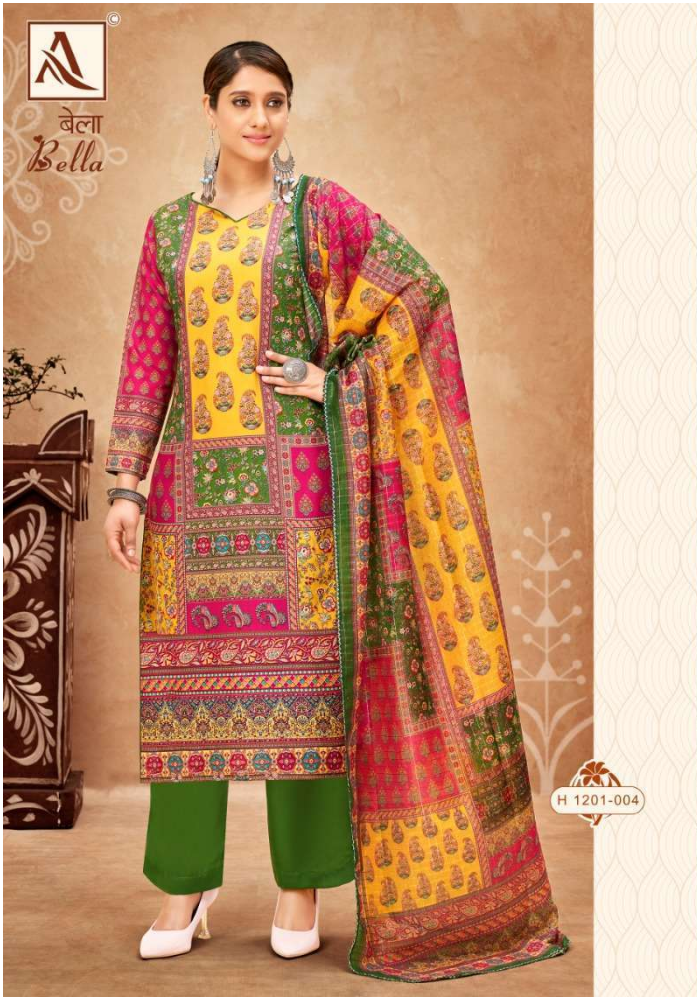

बेला
Bella
ENHANCE YOUR APPEARANCE

बेला
Bella
ENHANCE YOUR APPEARANCE

H 1201-005

बेला
Bella

H 1201-001

H 1201-002

H 1201-003

H 1201-004

H 1201-005

H 1201-006

बेला
Bella

ENHANCE YOUR APPEARANCE

➔ ALOK SUIT As
Like US On   

: TOP :
Pure Maslin Designer Print

: BOTTOM :
Pure Cotton Dyed

: DUPATTA :
Pure Maslin Pattern Designer
Box Pallu Dupatta

Product by:

ALOK SUIT
(INDIA)

complimentary copy not for sale.

H 1201-001

बेला
Bella