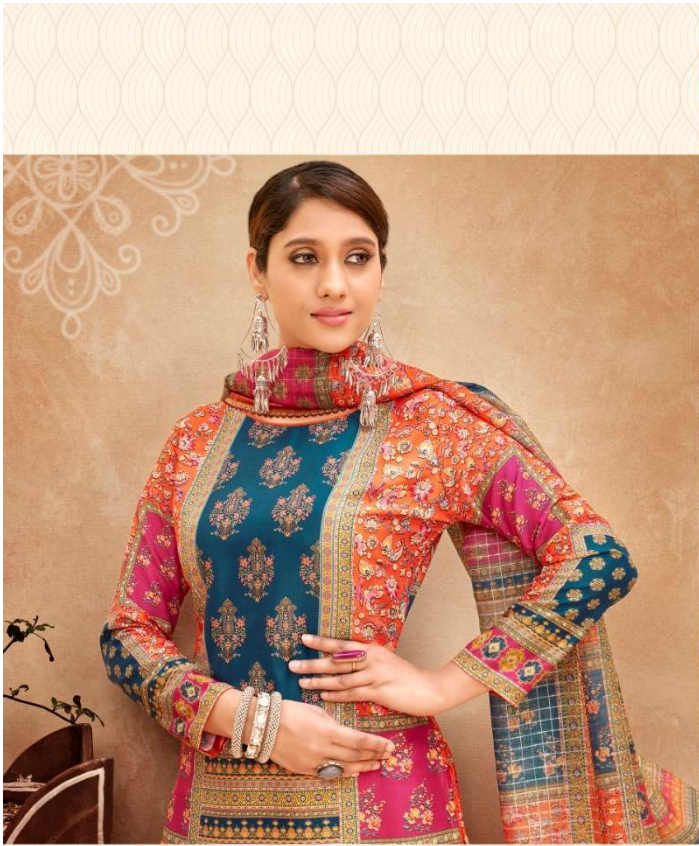

बेला  
*Bella*  
ENHANCE YOUR APPEARANCE

बेला  
*Bella*  
ENHANCE YOUR APPEARANCE

H 1201-005

बेला  
Bella

H 1201-001

H 1201-002

H 1201-003

H 1201-004

H 1201-005

H 1201-006

बेला  
*Bella*

ENHANCE YOUR APPEARANCE

➔ ALOK SUIT As  
Like US On   

**: TOP :**  
Pure Maslin Designer Print

**: BOTTOM :**  
Pure Cotton Dyed

**: DUPATTA :**  
Pure Maslin Pattern Designer  
Box Pallu Dupatta

Product by:

**ALOK SUIT**  
(INDIA)

\*complimentary copy not for sale.\*

H 1201-001

बेला  
Bella