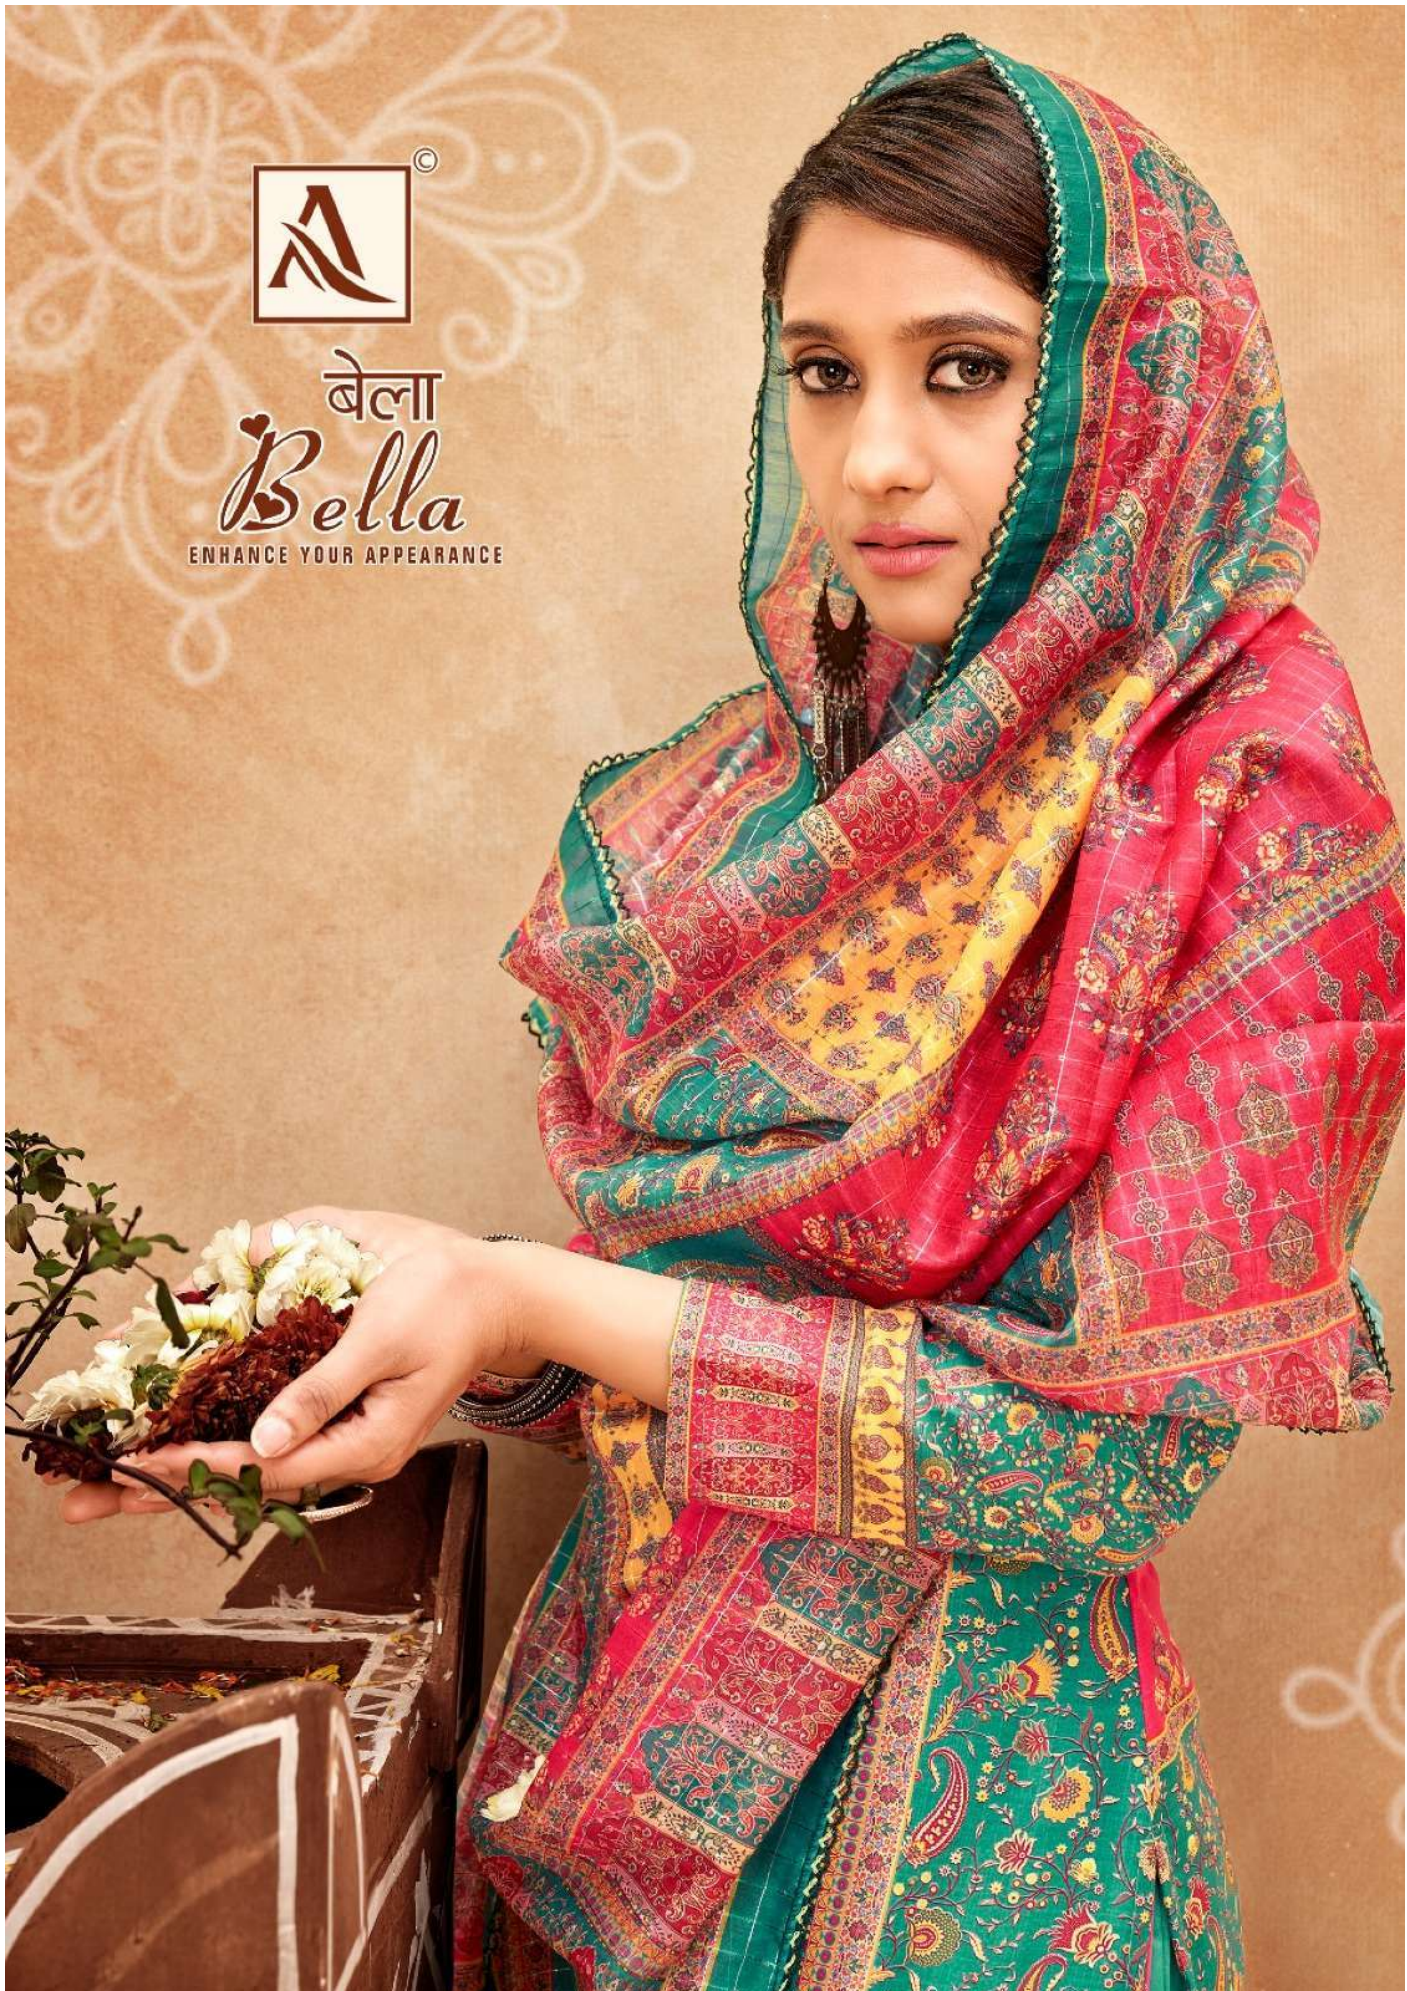

बेला  
*Bella*  
ENHANCE YOUR APPEARANCE

बेला  
*Bella*  
ENHANCE YOUR APPEARANCE

H 1201-005

  
बेला  
Bella

H 1201-001

H 1201-002

H 1201-003

H 1201-004

H 1201-005

H 1201-006

बेला  
*Bella*

ENHANCE YOUR APPEARANCE

➔ ALOK SUIT As  
Like US On   

**: TOP :**  
Pure Maslin Designer Print

**: BOTTOM :**  
Pure Cotton Dyed

**: DUPATTA :**  
Pure Maslin Pattern Designer  
Box Pallu Dupatta

Product by:

**ALOK SUIT**  
(INDIA)

\*complimentary copy not for sale.\*

H 1201-001

बेला  
Bella