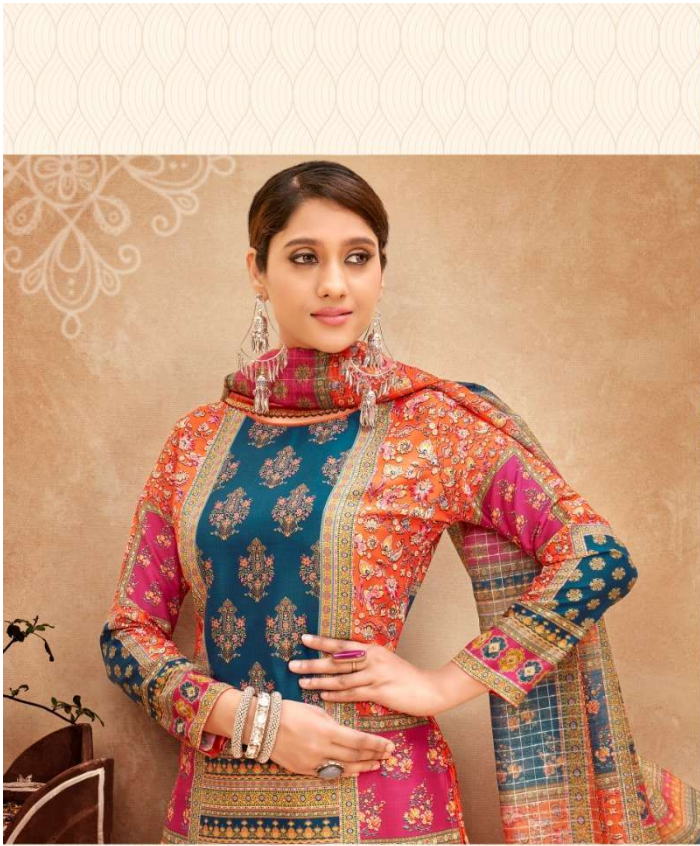

बेला
Bella
ENHANCE YOUR APPEARANCE

बेला
Bella
ENHANCE YOUR APPEARANCE

H 1201-005

बेला
Bella

H 1201-001

H 1201-002

H 1201-003

H 1201-004

H 1201-005

H 1201-006

बेला
Bella

ENHANCE YOUR APPEARANCE

➔ ALOK SUIT As
Like US On   

: TOP :
Pure Maslin Designer Print

: BOTTOM :
Pure Cotton Dyed

: DUPATTA :
Pure Maslin Pattern Designer
Box Pallu Dupatta

Product by:

ALOK SUIT
(INDIA)

complimentary copy not for sale.

H 1201-001

बेला
Bella