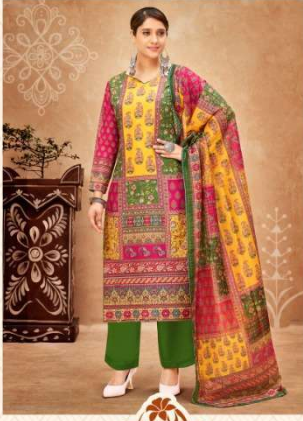

बेला
Bella
ENHANCE YOUR APPEARANCE

बेला
Bella
ENHANCE YOUR APPEARANCE

H 1201-005

बेला
Bella

H 1201-001

H 1201-002

H 1201-003

H 1201-004

H 1201-005

H 1201-006

बेला
Bella

ENHANCE YOUR APPEARANCE

➔ ALOK SUIT As
Like US On   

: TOP :
Pure Maslin Designer Print

: BOTTOM :
Pure Cotton Dyed

: DUPATTA :
Pure Maslin Pattern Designer
Box Pallu Dupatta

Product by:

ALOK SUIT
(INDIA)

complimentary copy not for sale.

H 1201-001

बेला
Bella