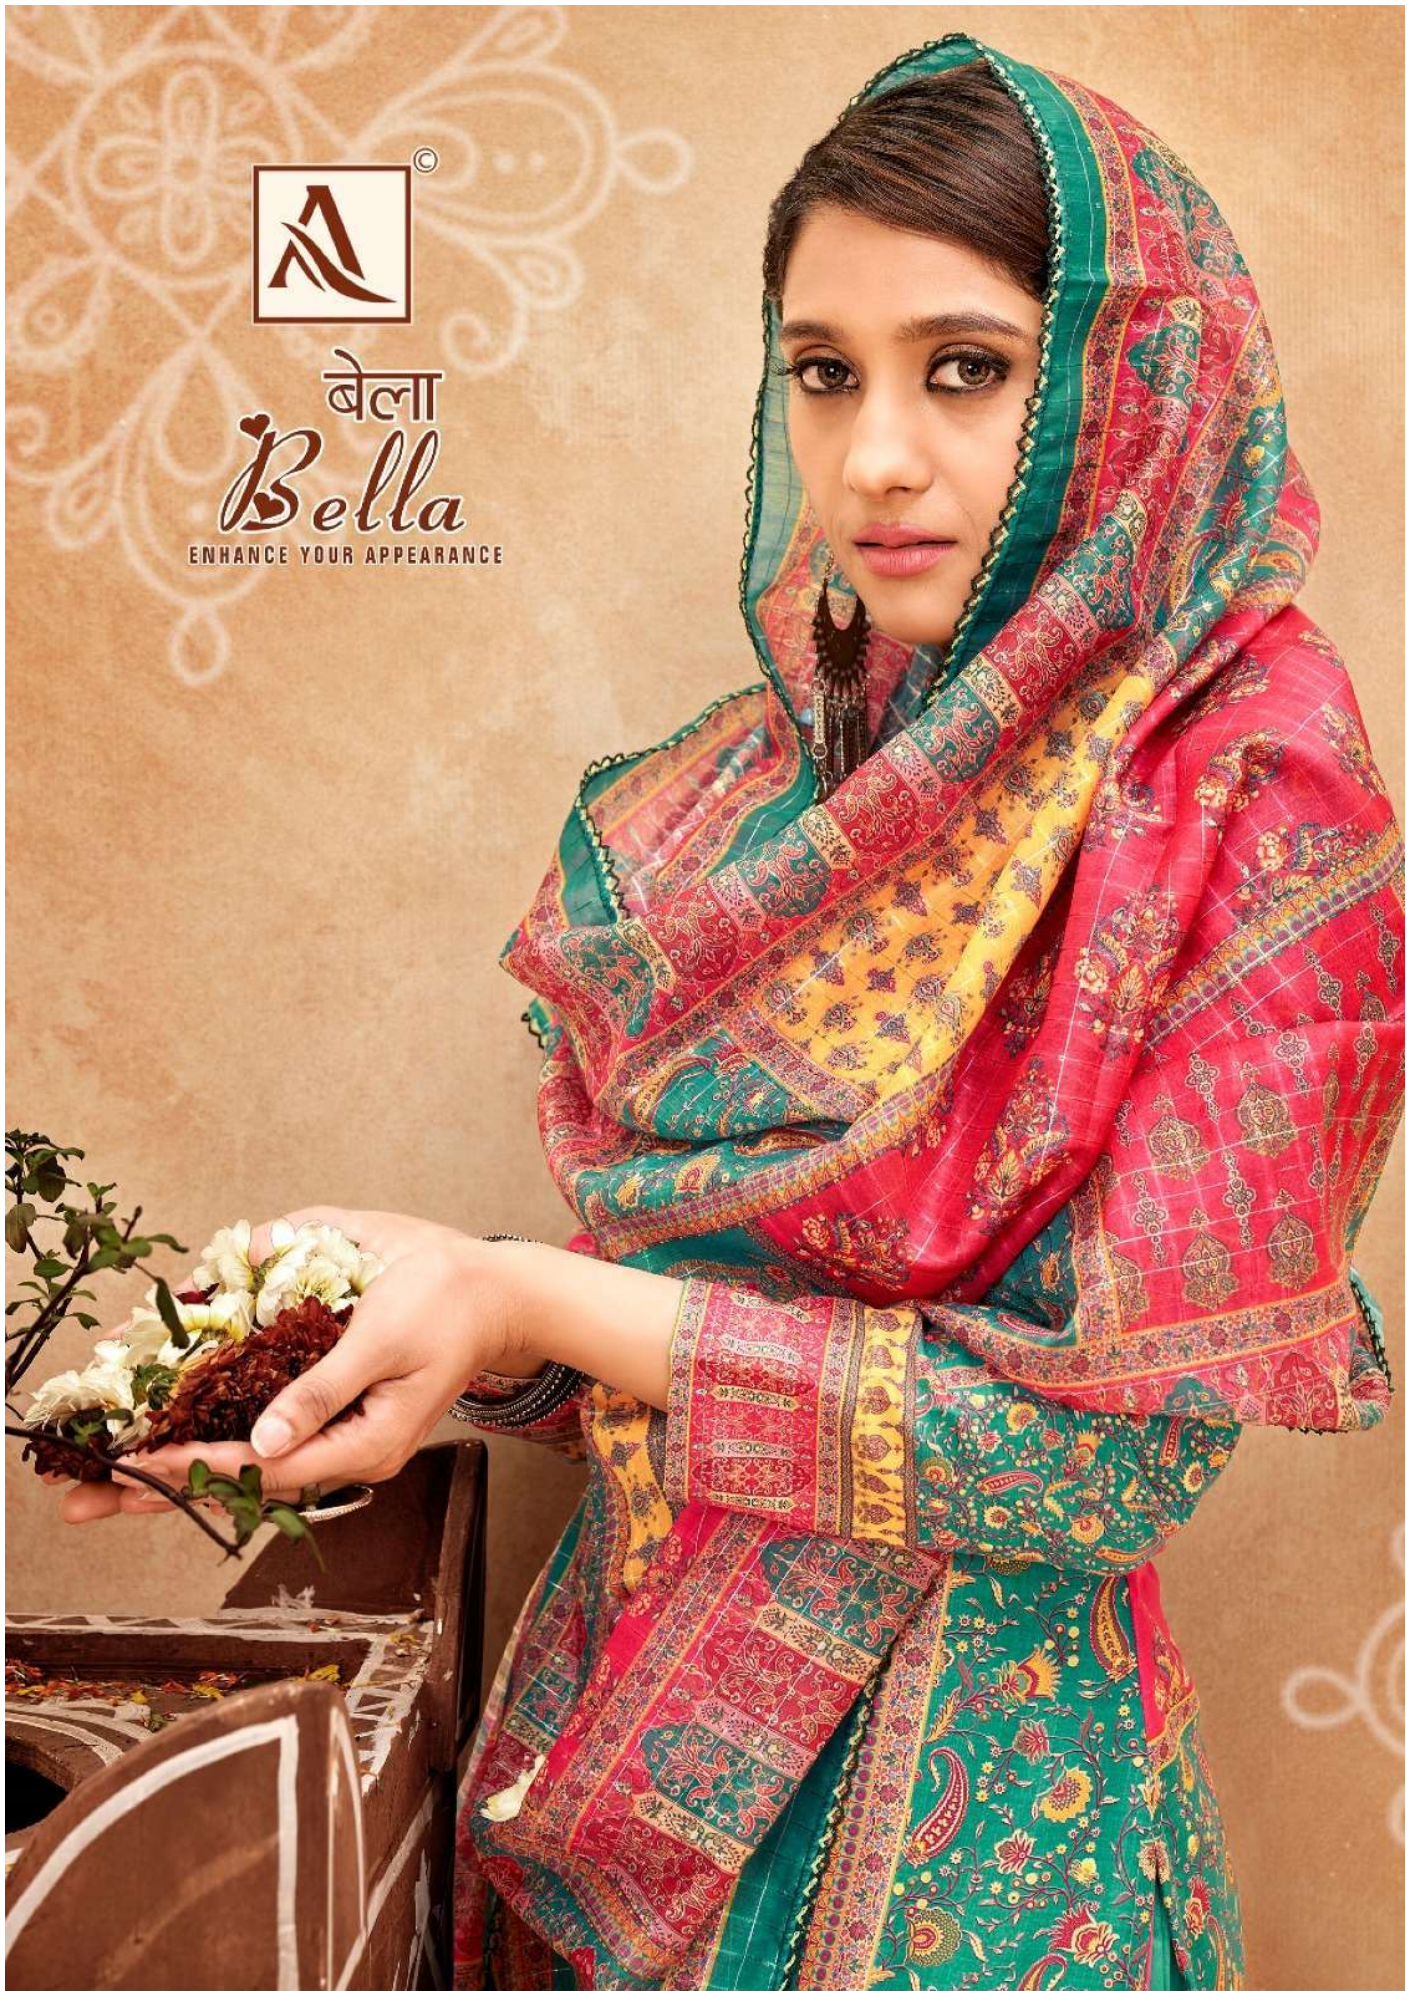

बेला
Bella
ENHANCE YOUR APPEARANCE

बेला
Bella
ENHANCE YOUR APPEARANCE

H 1201-005

बेला
Bella

H 1201-001

H 1201-002

H 1201-003

H 1201-004

H 1201-005

H 1201-006

बेला
Bella

ENHANCE YOUR APPEARANCE

➔ ALOK SUIT As
Like US On   

: TOP :
Pure Maslin Designer Print

: BOTTOM :
Pure Cotton Dyed

: DUPATTA :
Pure Maslin Pattern Designer
Box Pallu Dupatta

Product by:

ALOK SUIT
(INDIA)

complimentary copy not for sale.

H 1201-001

बेला
Bella