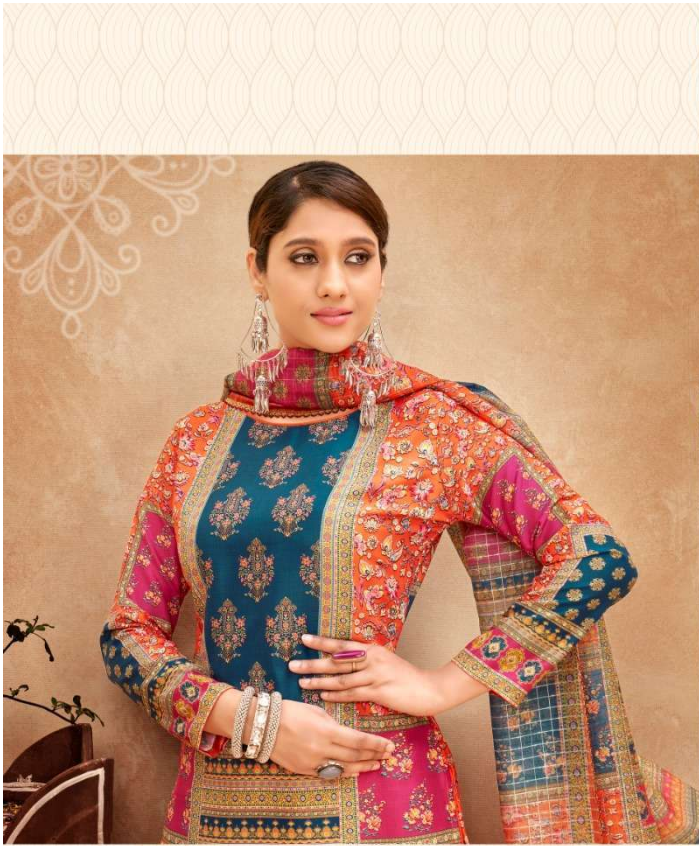

बेला
Bella
ENHANCE YOUR APPEARANCE

बेला
Bella
ENHANCE YOUR APPEARANCE

H 1201-005

बेला
Bella

H 1201-001

H 1201-002

H 1201-003

H 1201-004

H 1201-005

H 1201-006

बेला
Bella

ENHANCE YOUR APPEARANCE

➔ ALOK SUIT As
Like US On   

: TOP :
Pure Maslin Designer Print

: BOTTOM :
Pure Cotton Dyed

: DUPATTA :
Pure Maslin Pattern Designer
Box Pallu Dupatta

Product by:

ALOK SUIT
(INDIA)

complimentary copy not for sale.

H 1201-001

बेला
Bella