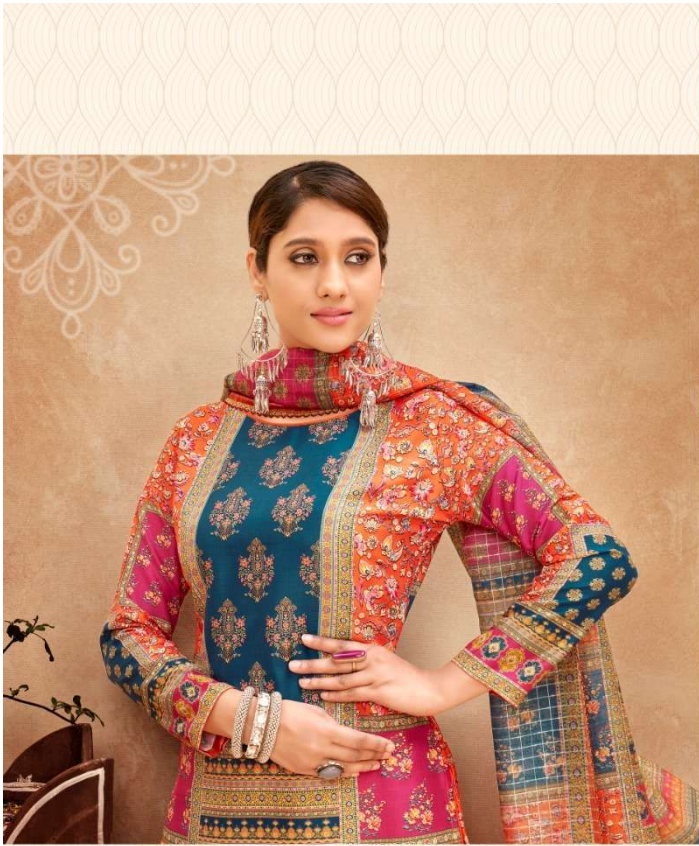

बेला  
*Bella*  
ENHANCE YOUR APPEARANCE

बेला  
*Bella*  
ENHANCE YOUR APPEARANCE

H 1201-005

  
बेला  
Bella

H 1201-001

H 1201-002

H 1201-003

H 1201-004

H 1201-005

H 1201-006

बेला  
*Bella*

ENHANCE YOUR APPEARANCE

➔ ALOK SUIT As  
Like US On   

**: TOP :**  
Pure Maslin Designer Print

**: BOTTOM :**  
Pure Cotton Dyed

**: DUPATTA :**  
Pure Maslin Pattern Designer  
Box Pallu Dupatta

Product by:

**ALOK SUIT**  
(INDIA)

\*complimentary copy not for sale.\*

H 1201-001

बेला  
Bella