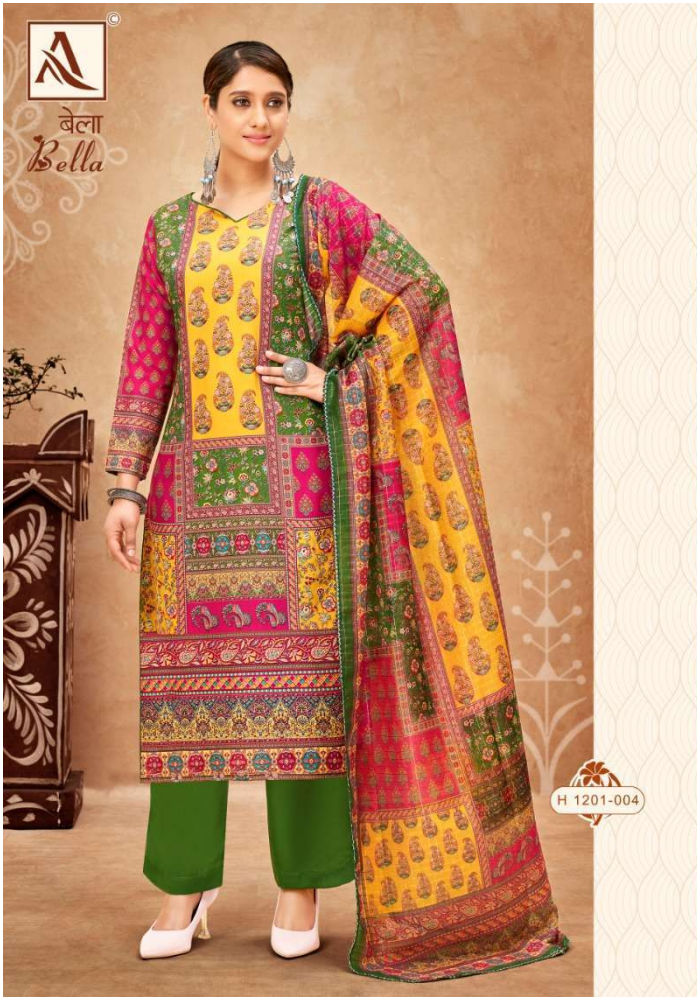

बेला  
*Bella*  
ENHANCE YOUR APPEARANCE

बेला  
*Bella*  
ENHANCE YOUR APPEARANCE

H 1201-005

  
बेला  
Bella

H 1201-001

H 1201-002

H 1201-003

H 1201-004

H 1201-005

H 1201-006

बेला  
*Bella*

ENHANCE YOUR APPEARANCE

➔ ALOK SUIT As  
Like US On   

**: TOP :**  
Pure Maslin Designer Print

**: BOTTOM :**  
Pure Cotton Dyed

**: DUPATTA :**  
Pure Maslin Pattern Designer  
Box Pallu Dupatta

Product by:

**ALOK SUIT**  
(INDIA)

\*complimentary copy not for sale.\*

H 1201-001

बेला  
Bella