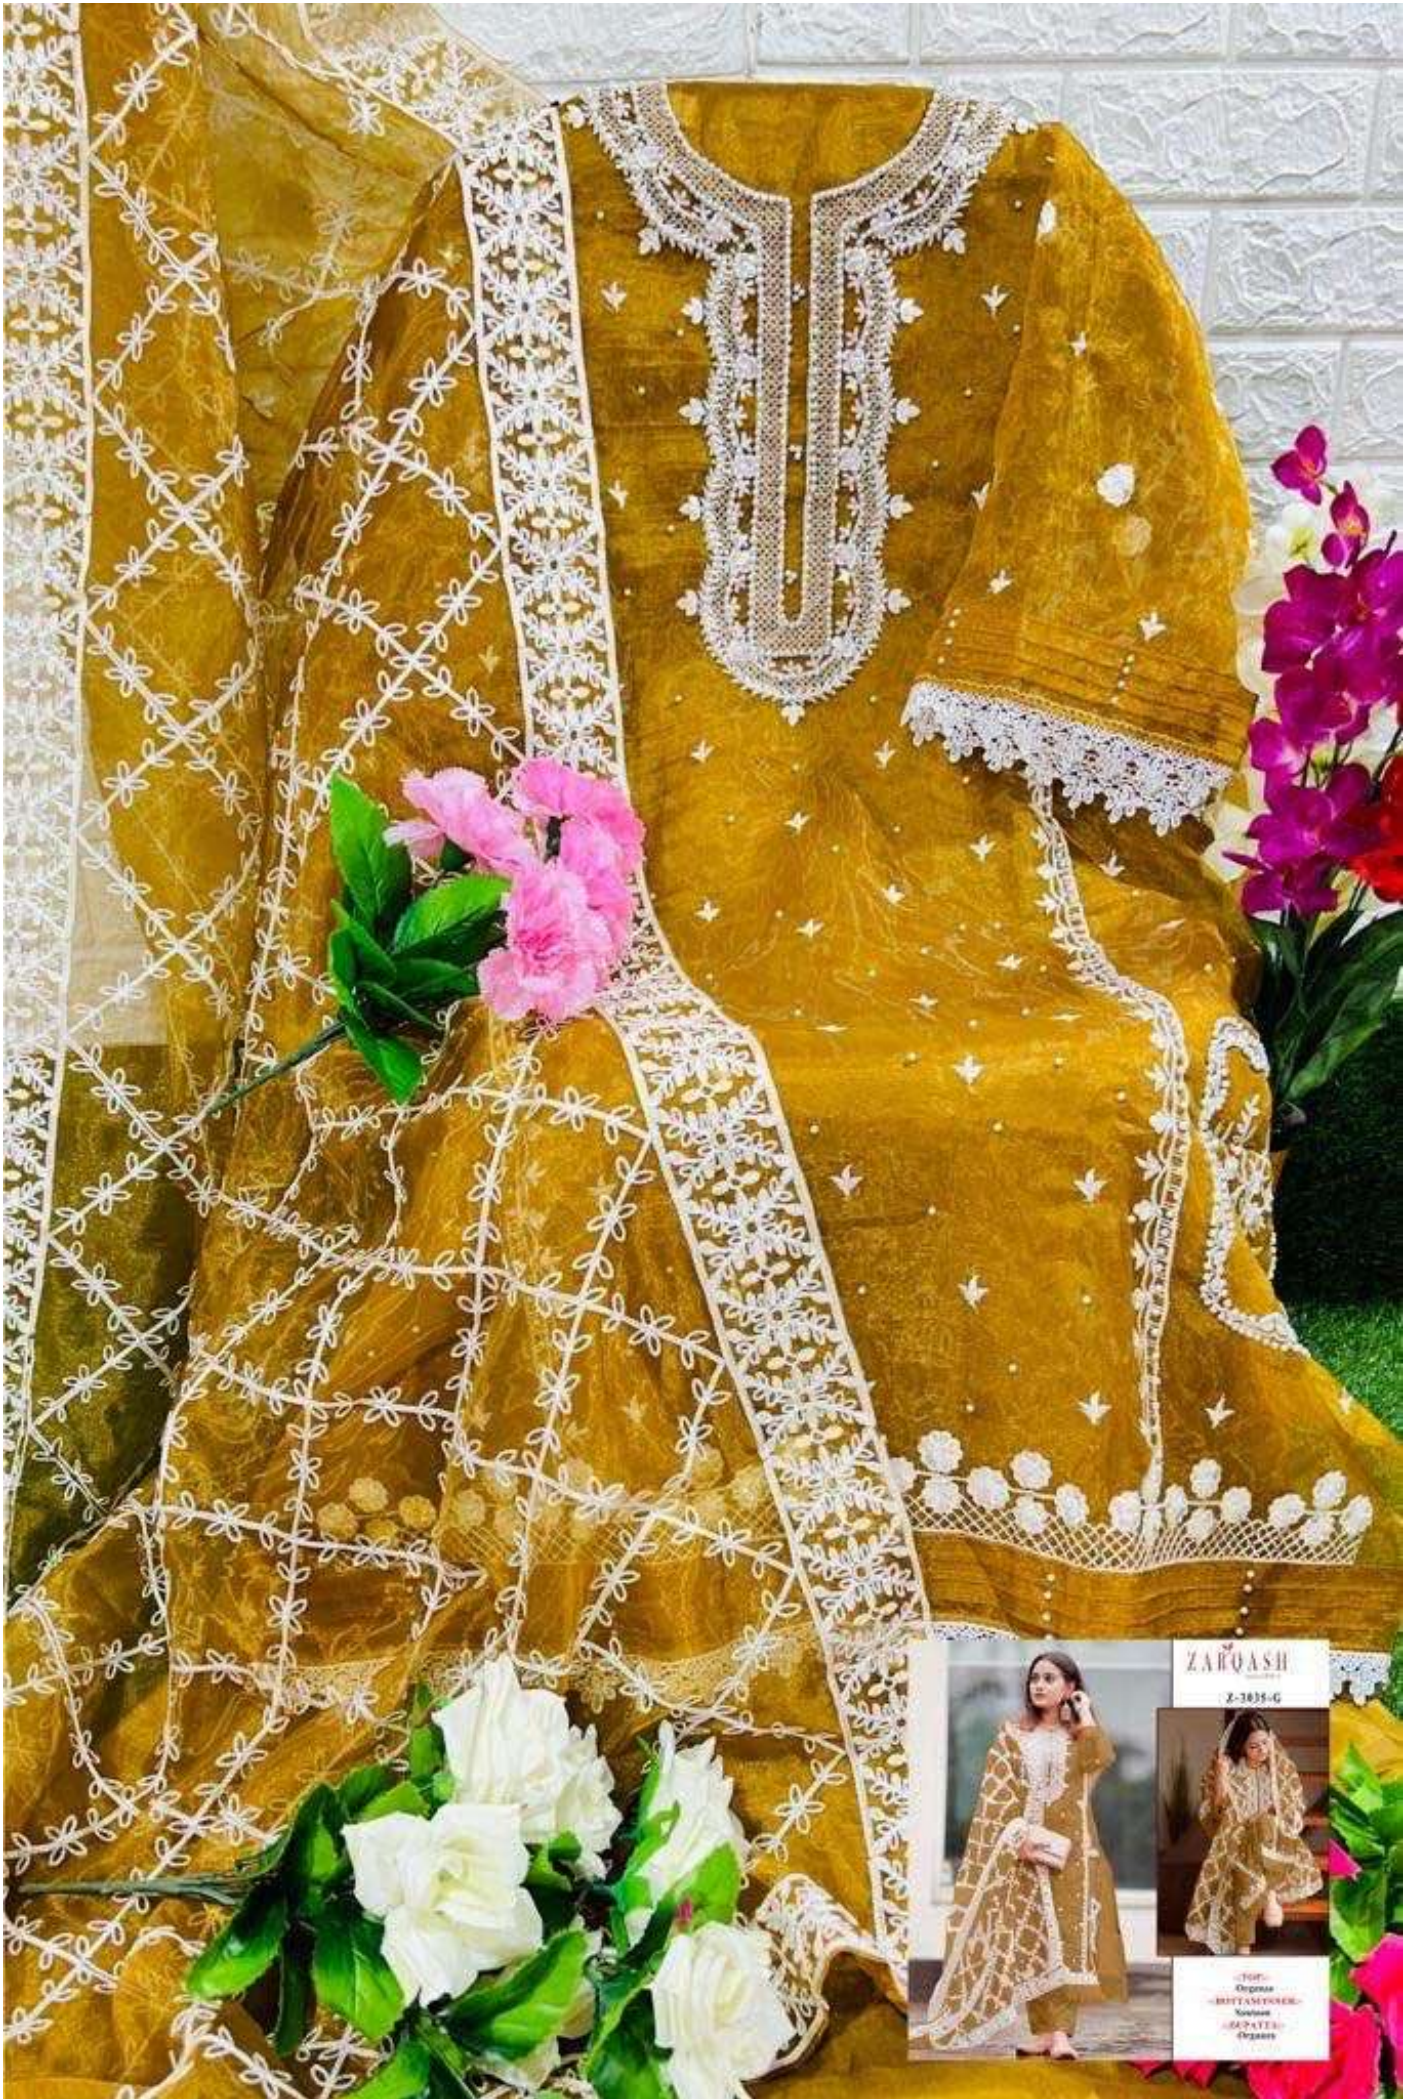

ZARQASH
Z-3035-G

POP: Organza
-BUST AND SHOULDERS-
-SLEEVE-
-CUFF-
-HEM-