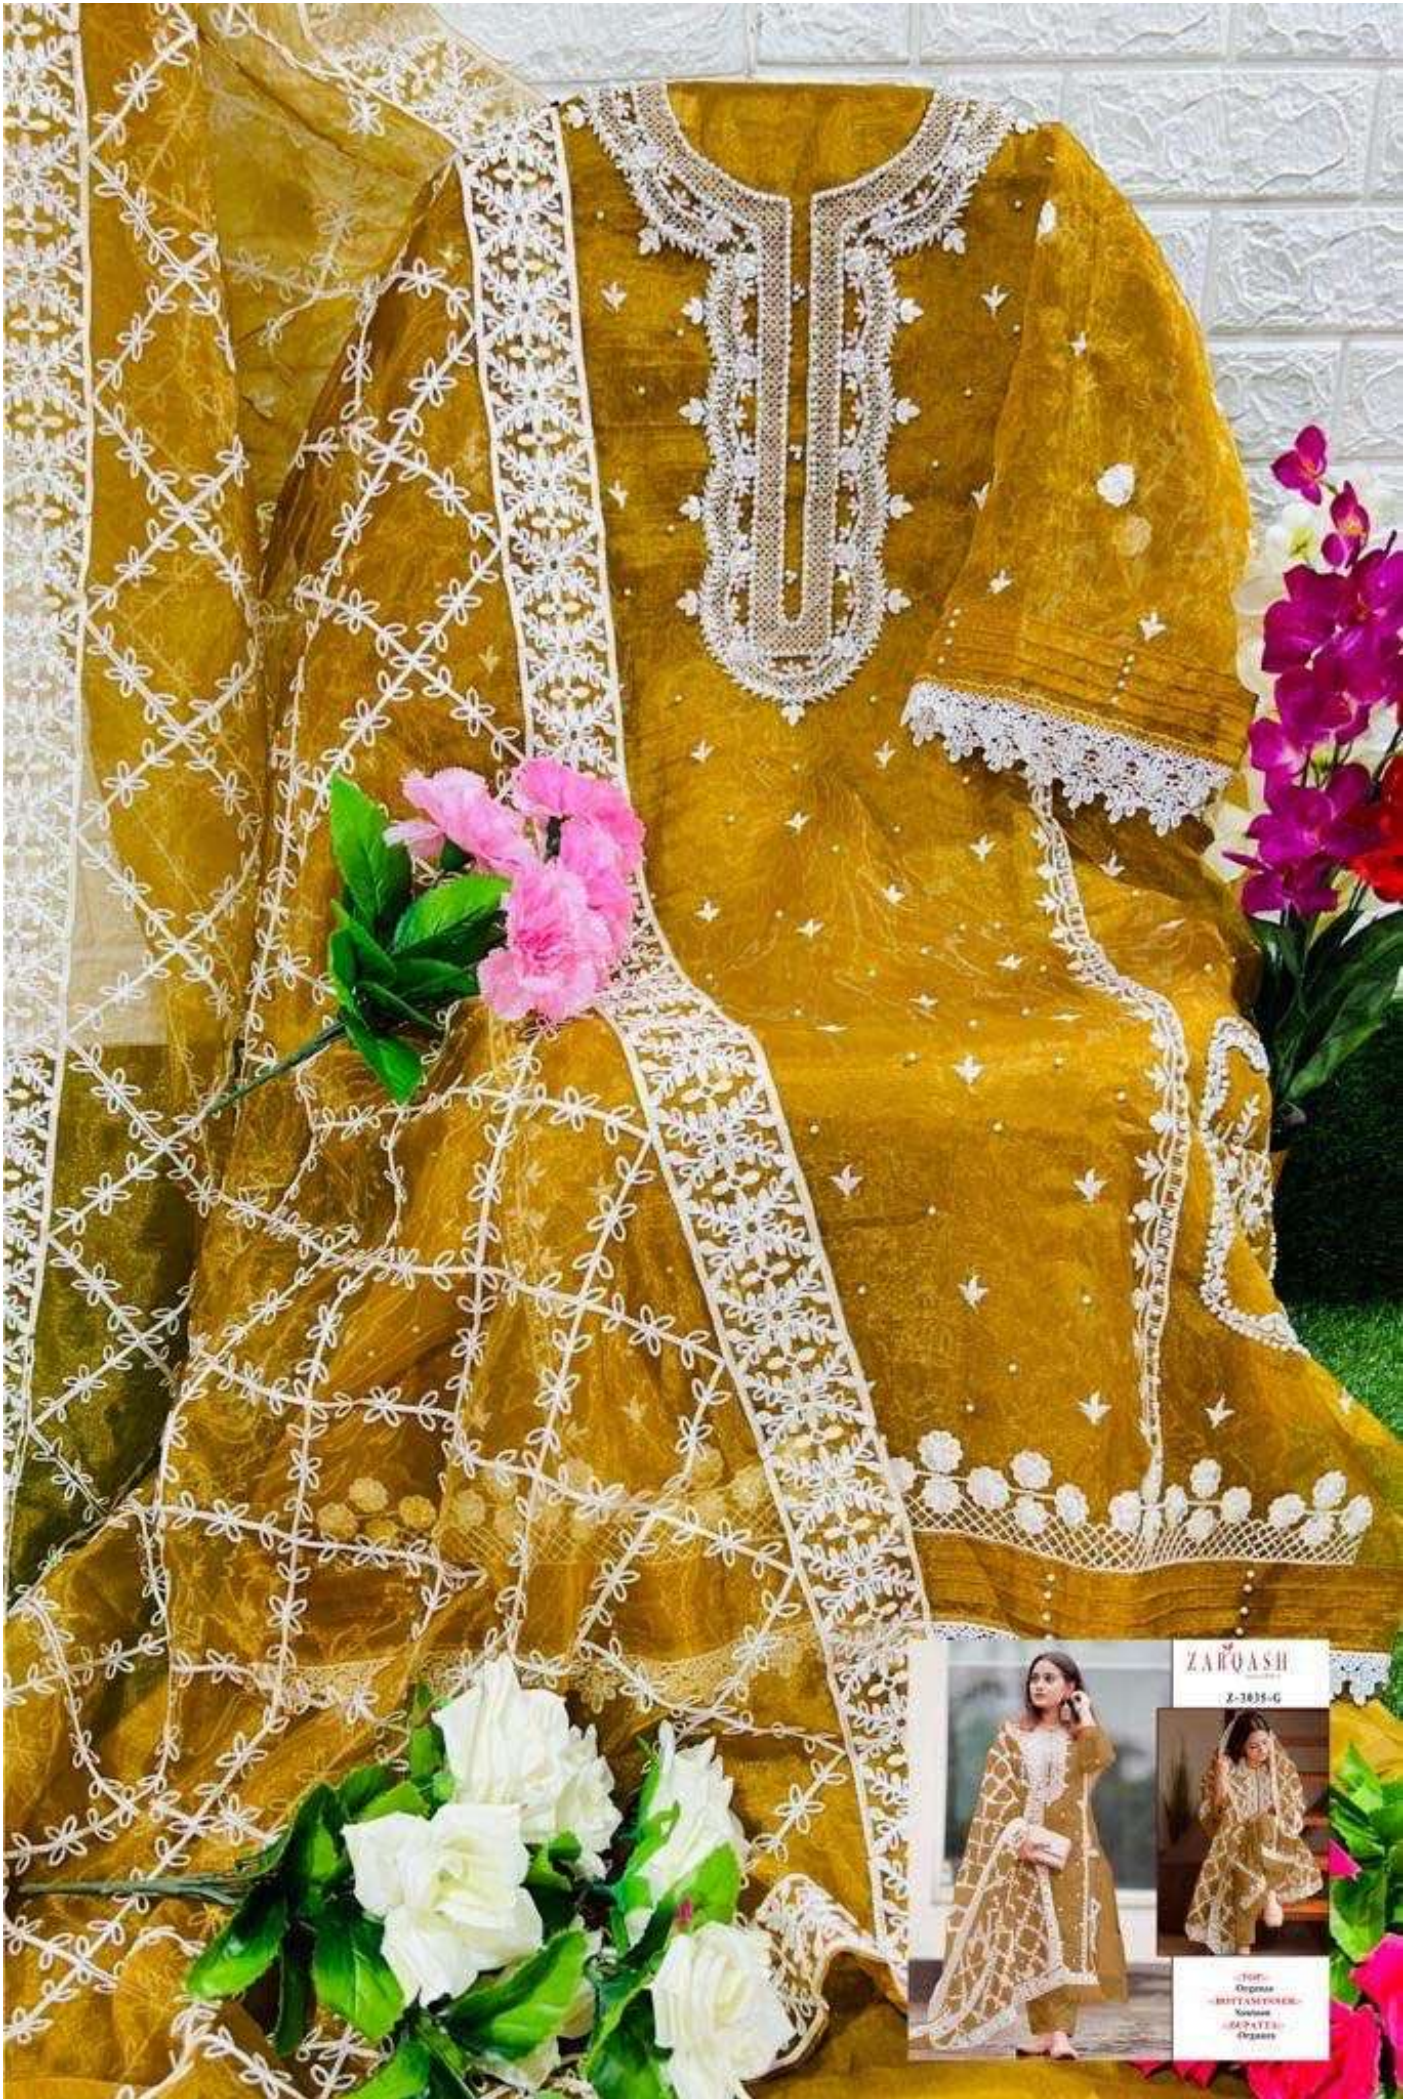

ZARQASH

Z-3035-E

(TOP)-  
Organza  
(BOTTOM)-  
Santoni  
(DUPATA)-  
Organza

ZARQASH<sup>TM</sup>  
A BRAND BY KUTAYRA

Z-3035-E

**-:TOP:-**

**Organza**

**-:BOTTAM/INNER:-**