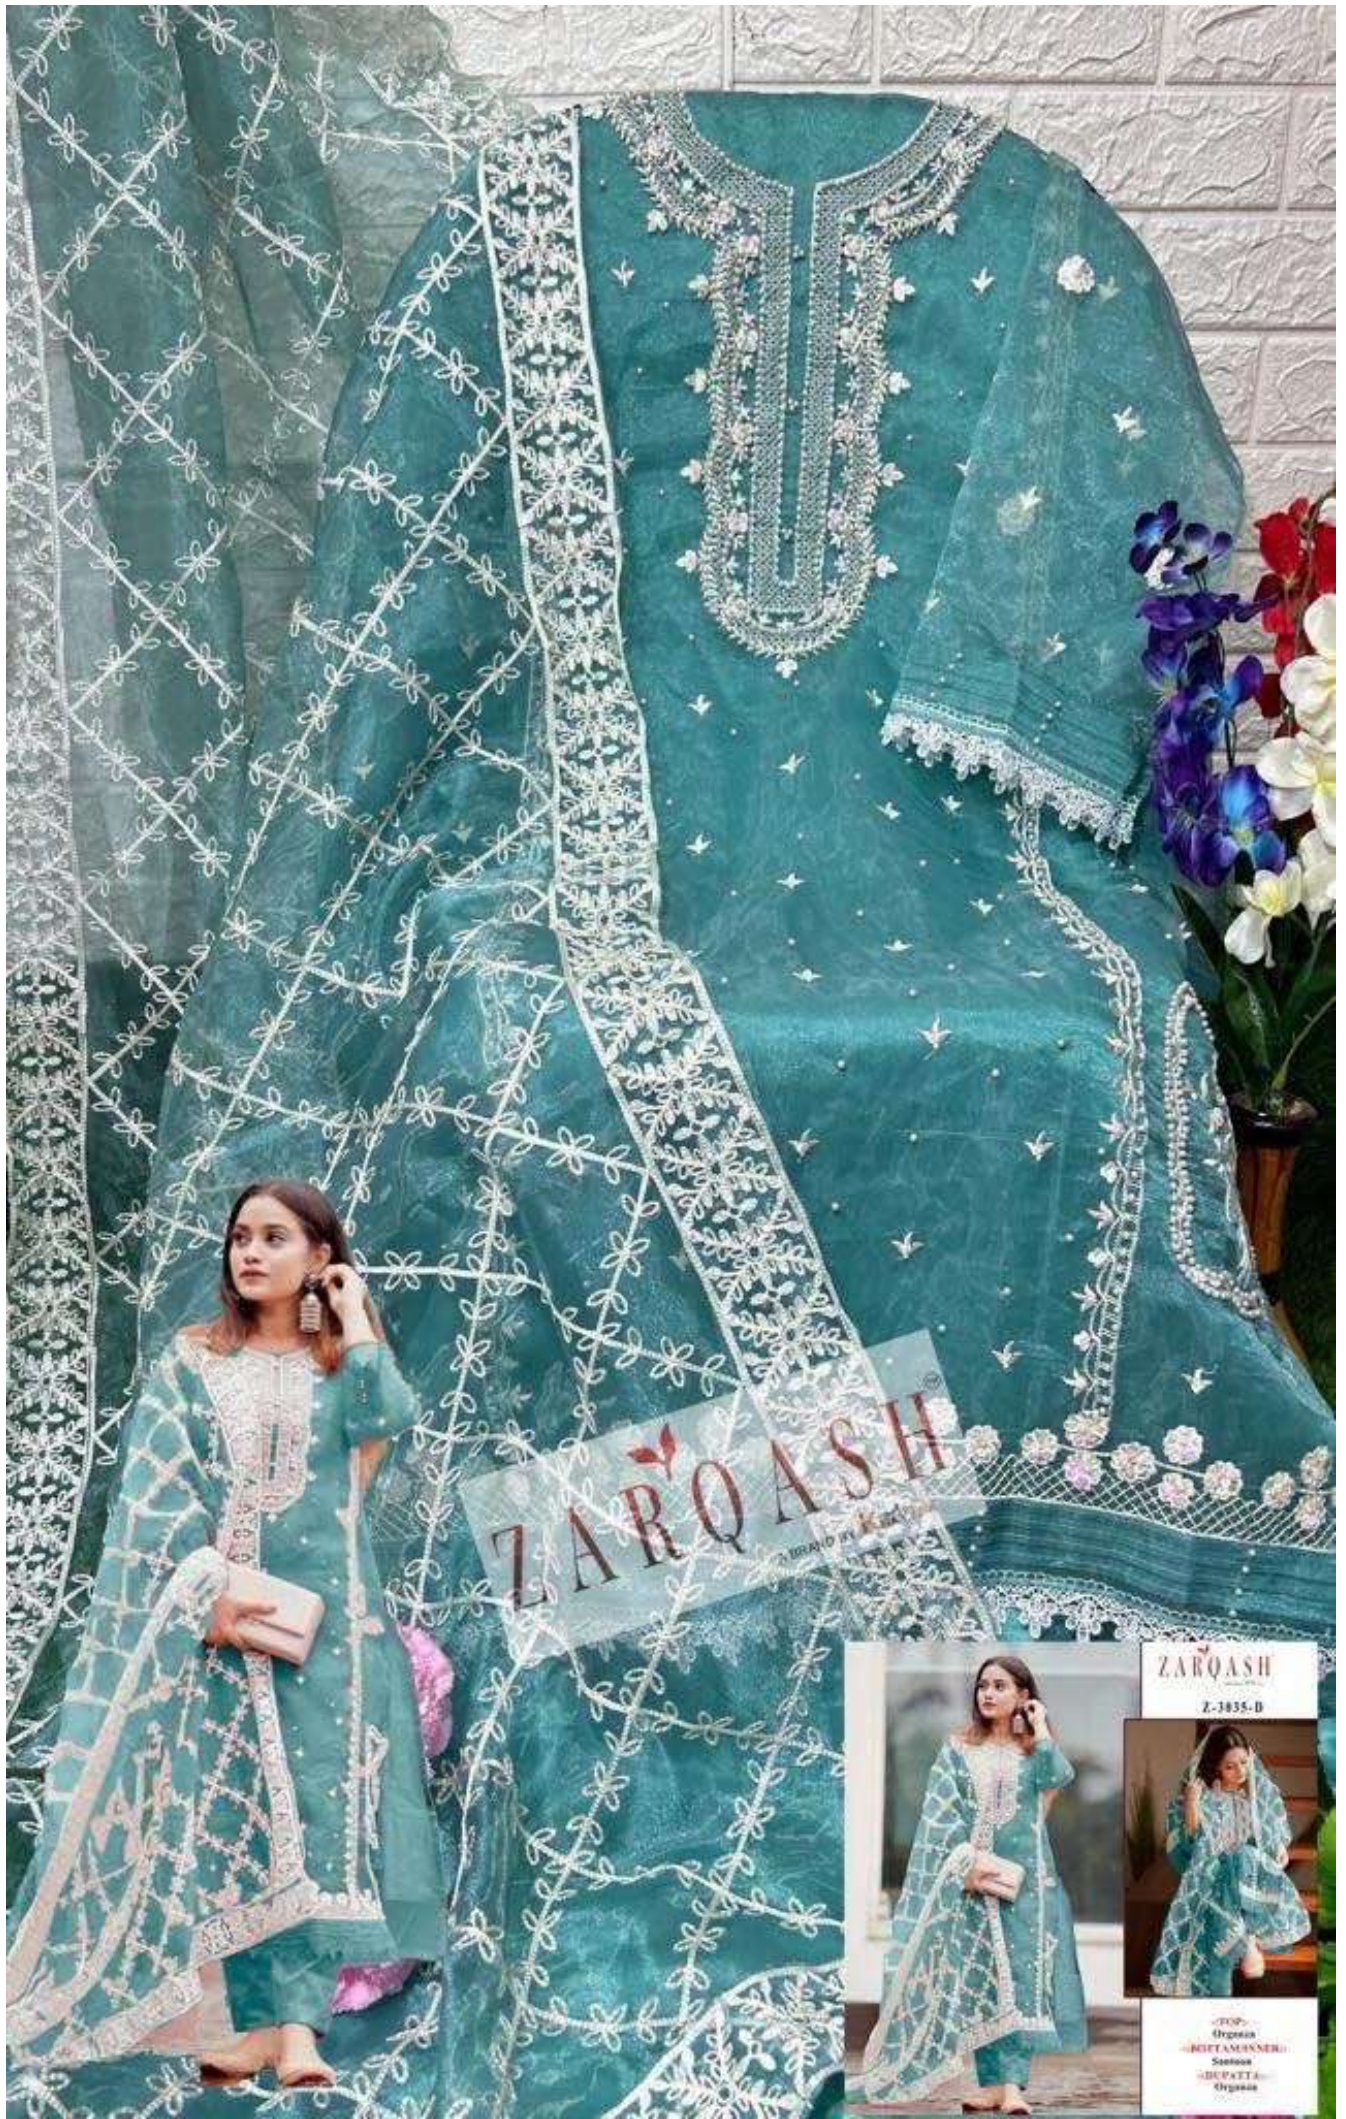

100%
ELEGANCE
ROTTMANNERS
NATION
DE FAYAT
FRANCE

ZARQASH
BRAND BY

ZARQASH
Z-1835-D

TOP: Organza
BUST: AMINERU
Sleeves: Satin
DUPATTA: Organza

ZARQASH

Z-3035-E

(TOP)-
Organza
(BOTTOM)-
Santoni
(DUPATA)-
Organza