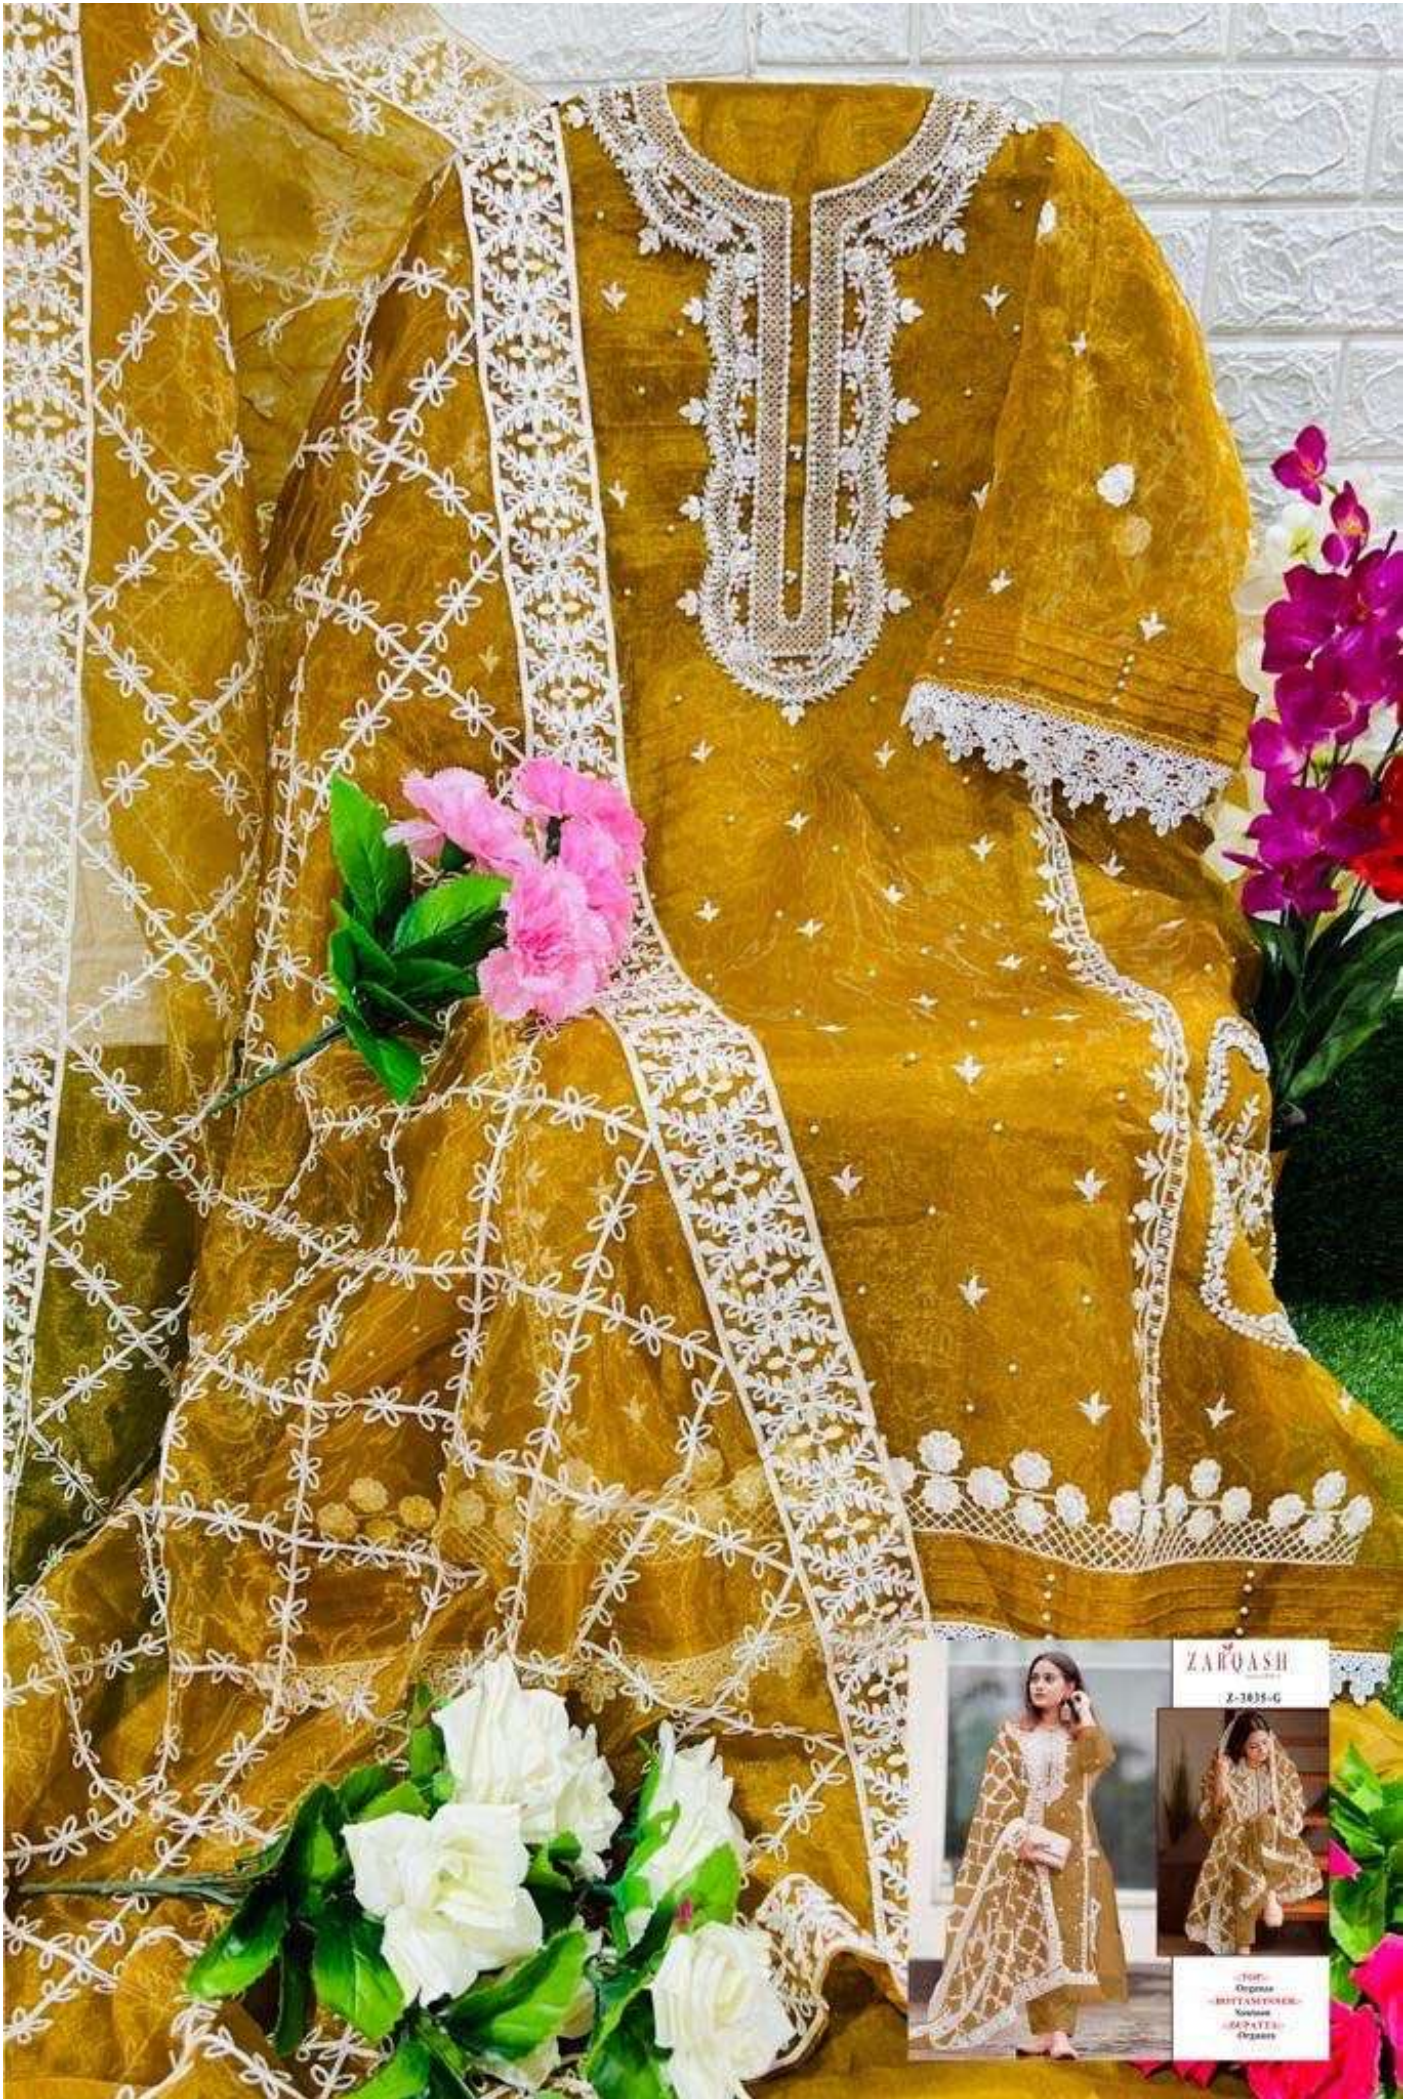

-:TOP:-

Organza

-:BOTTAM/INNER:-

Santoon

-:DUPATTA:-

Organza

ZARQASH
Z-3035-G

POP: Organza
-BUST AND WAIST-
Narrow
-LENGTH-
Organza