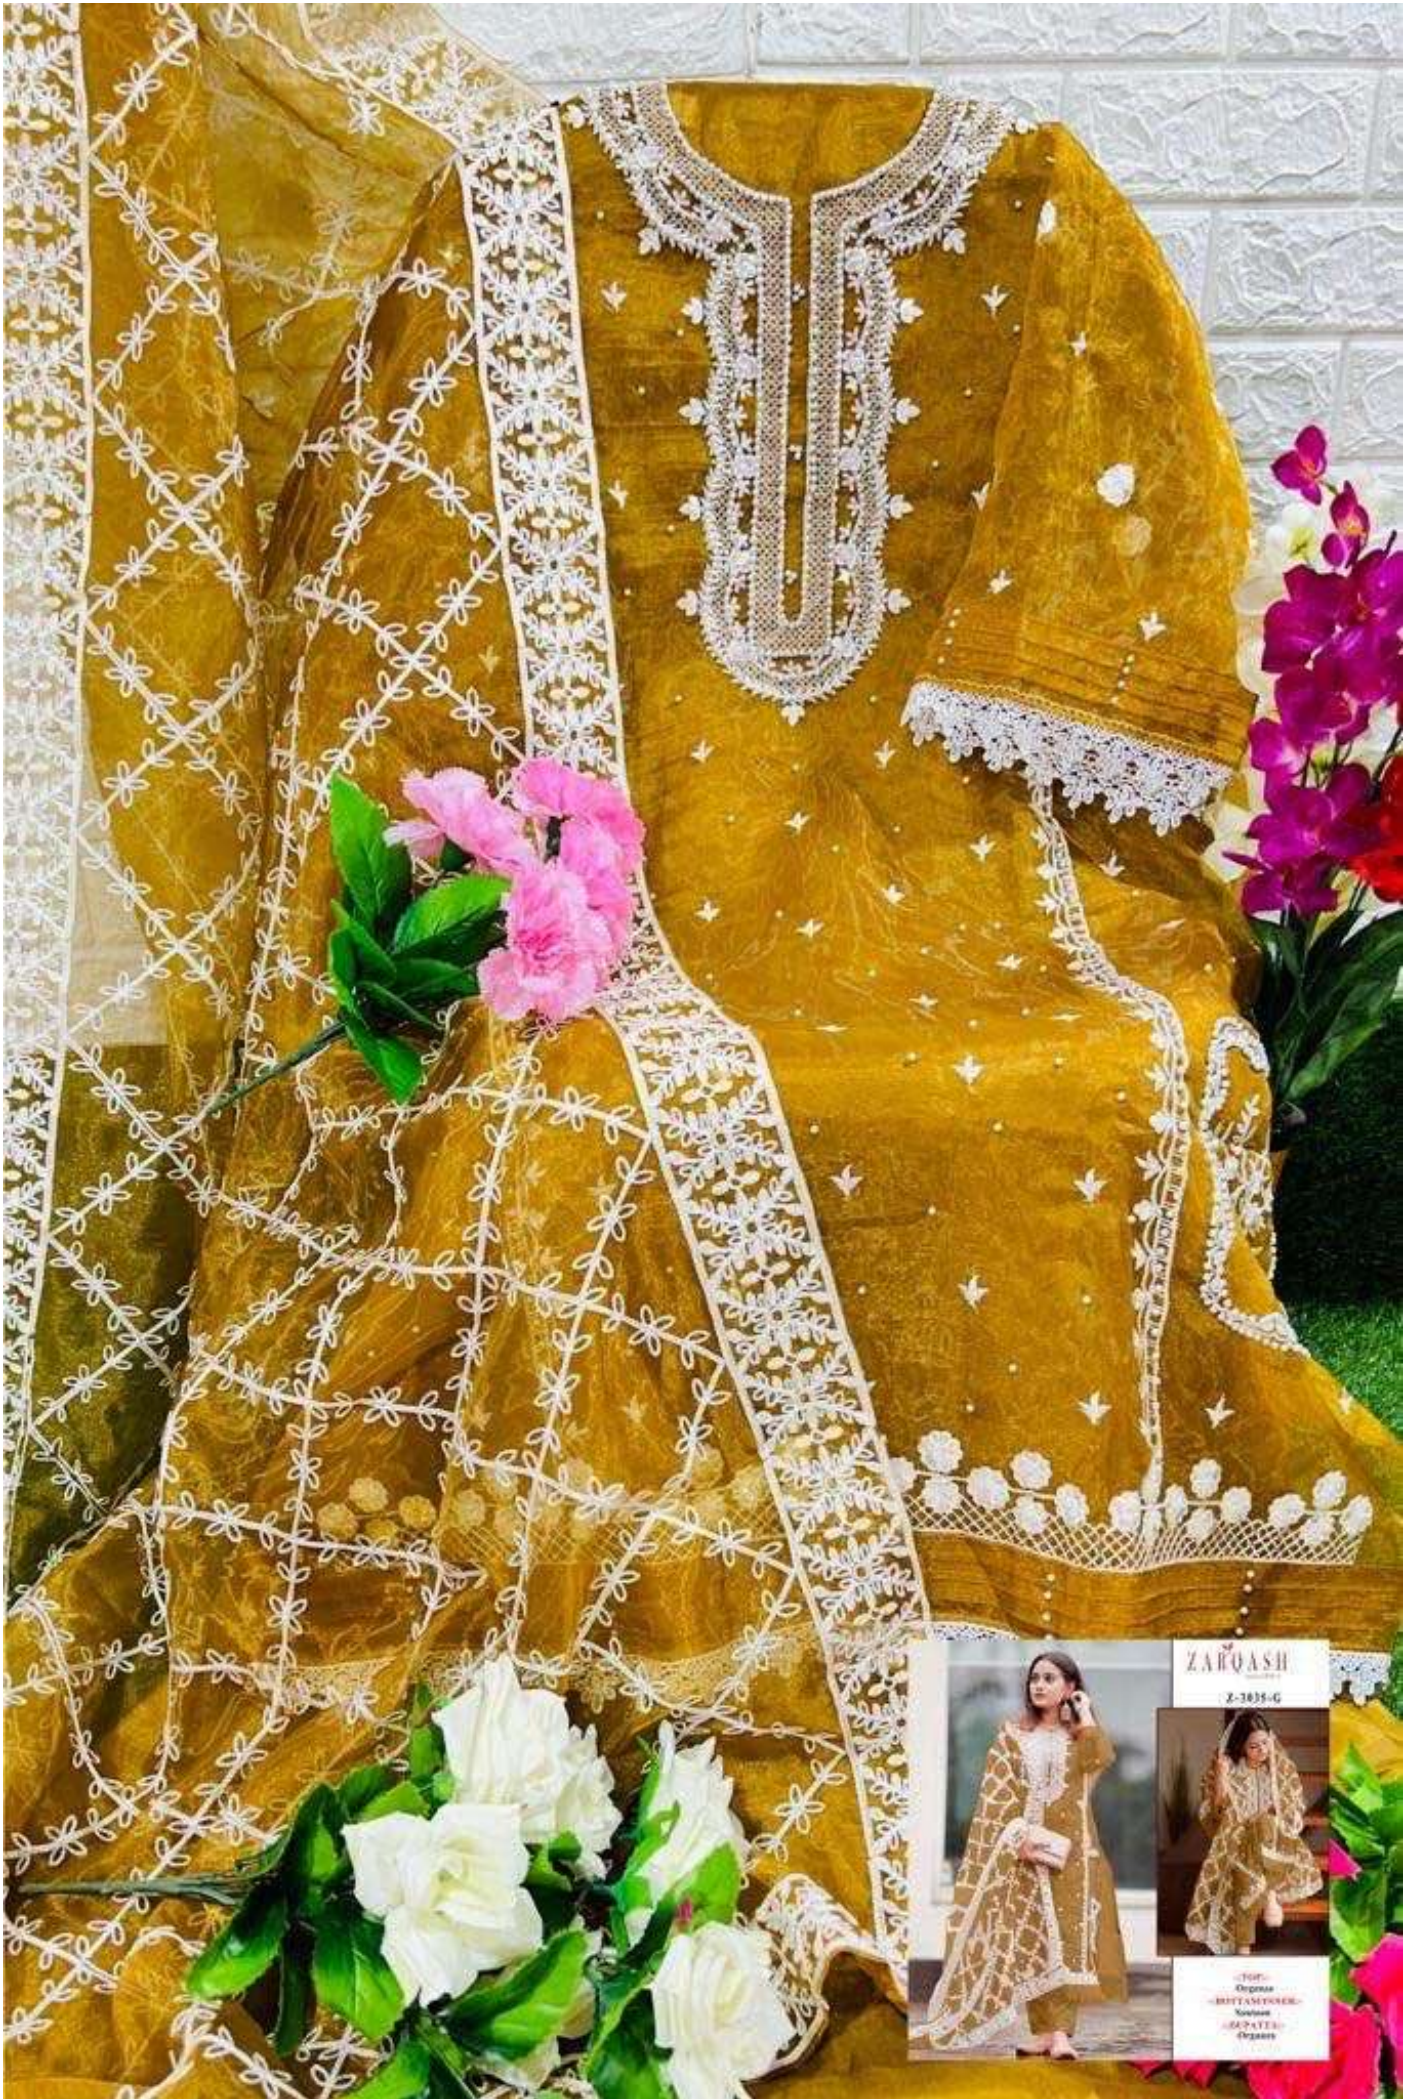

ZARQASH
Z-3035-G

POP: Organza
-BUST AND WAIST-
Narrow
-CAPSULE-
Organza