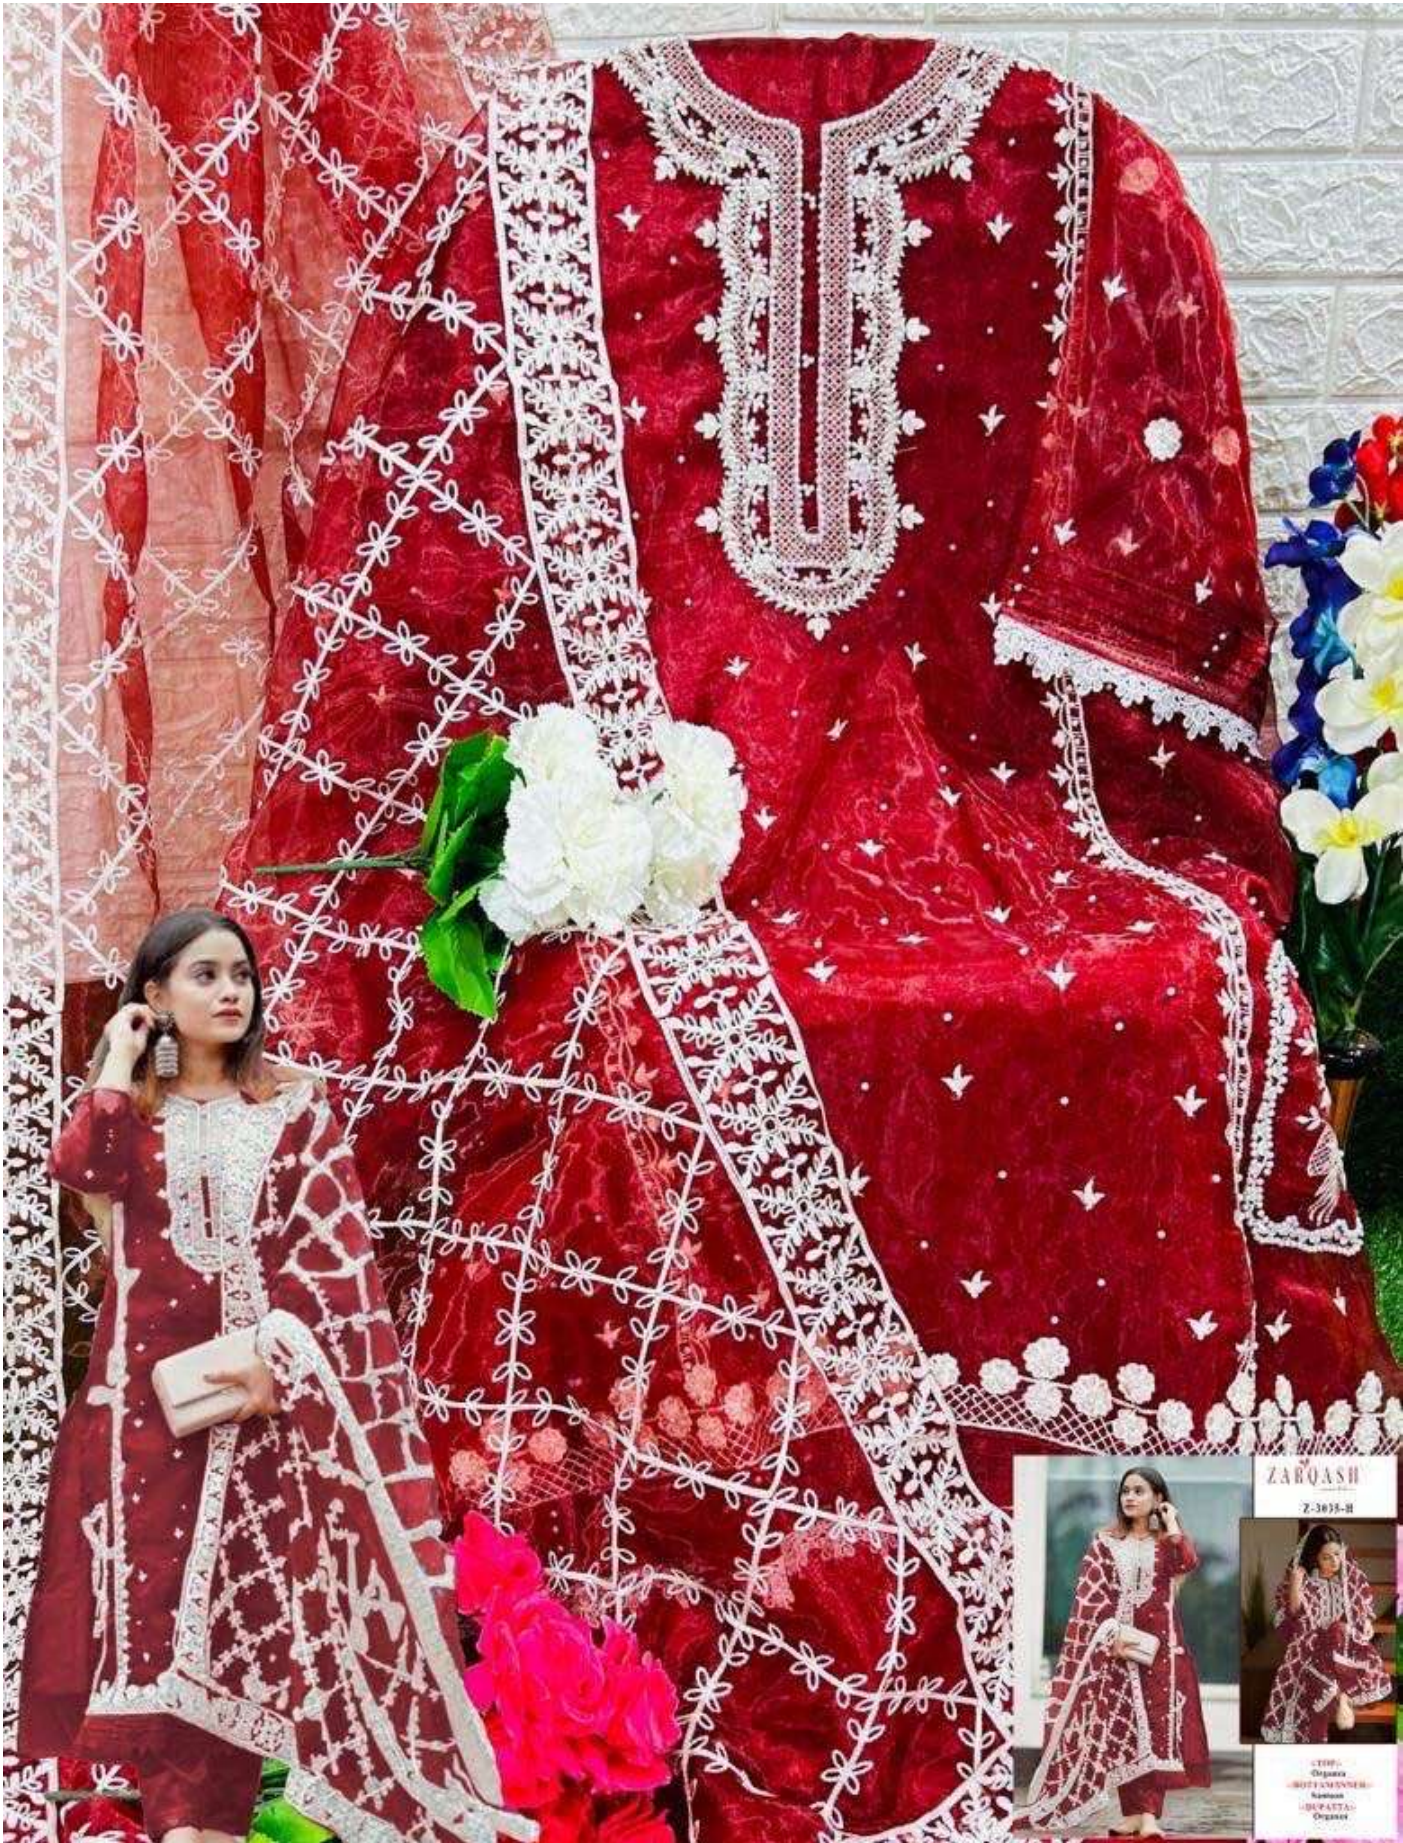

ZARQASH
Z-3035-H

TOP: Organza
BOTTOM: Satin
SHIRT: Organza

ZARQASH
A BRAND BY KOKIYOKA

ZARQASH
Z-3035-A

- TOP• Organza
- BOTTOMWEAR• Satin
- DE FATEA• Organza

ZARQASHTM
A BRAND BY KUTAYRA

Z-3035-A

-:TOP:-