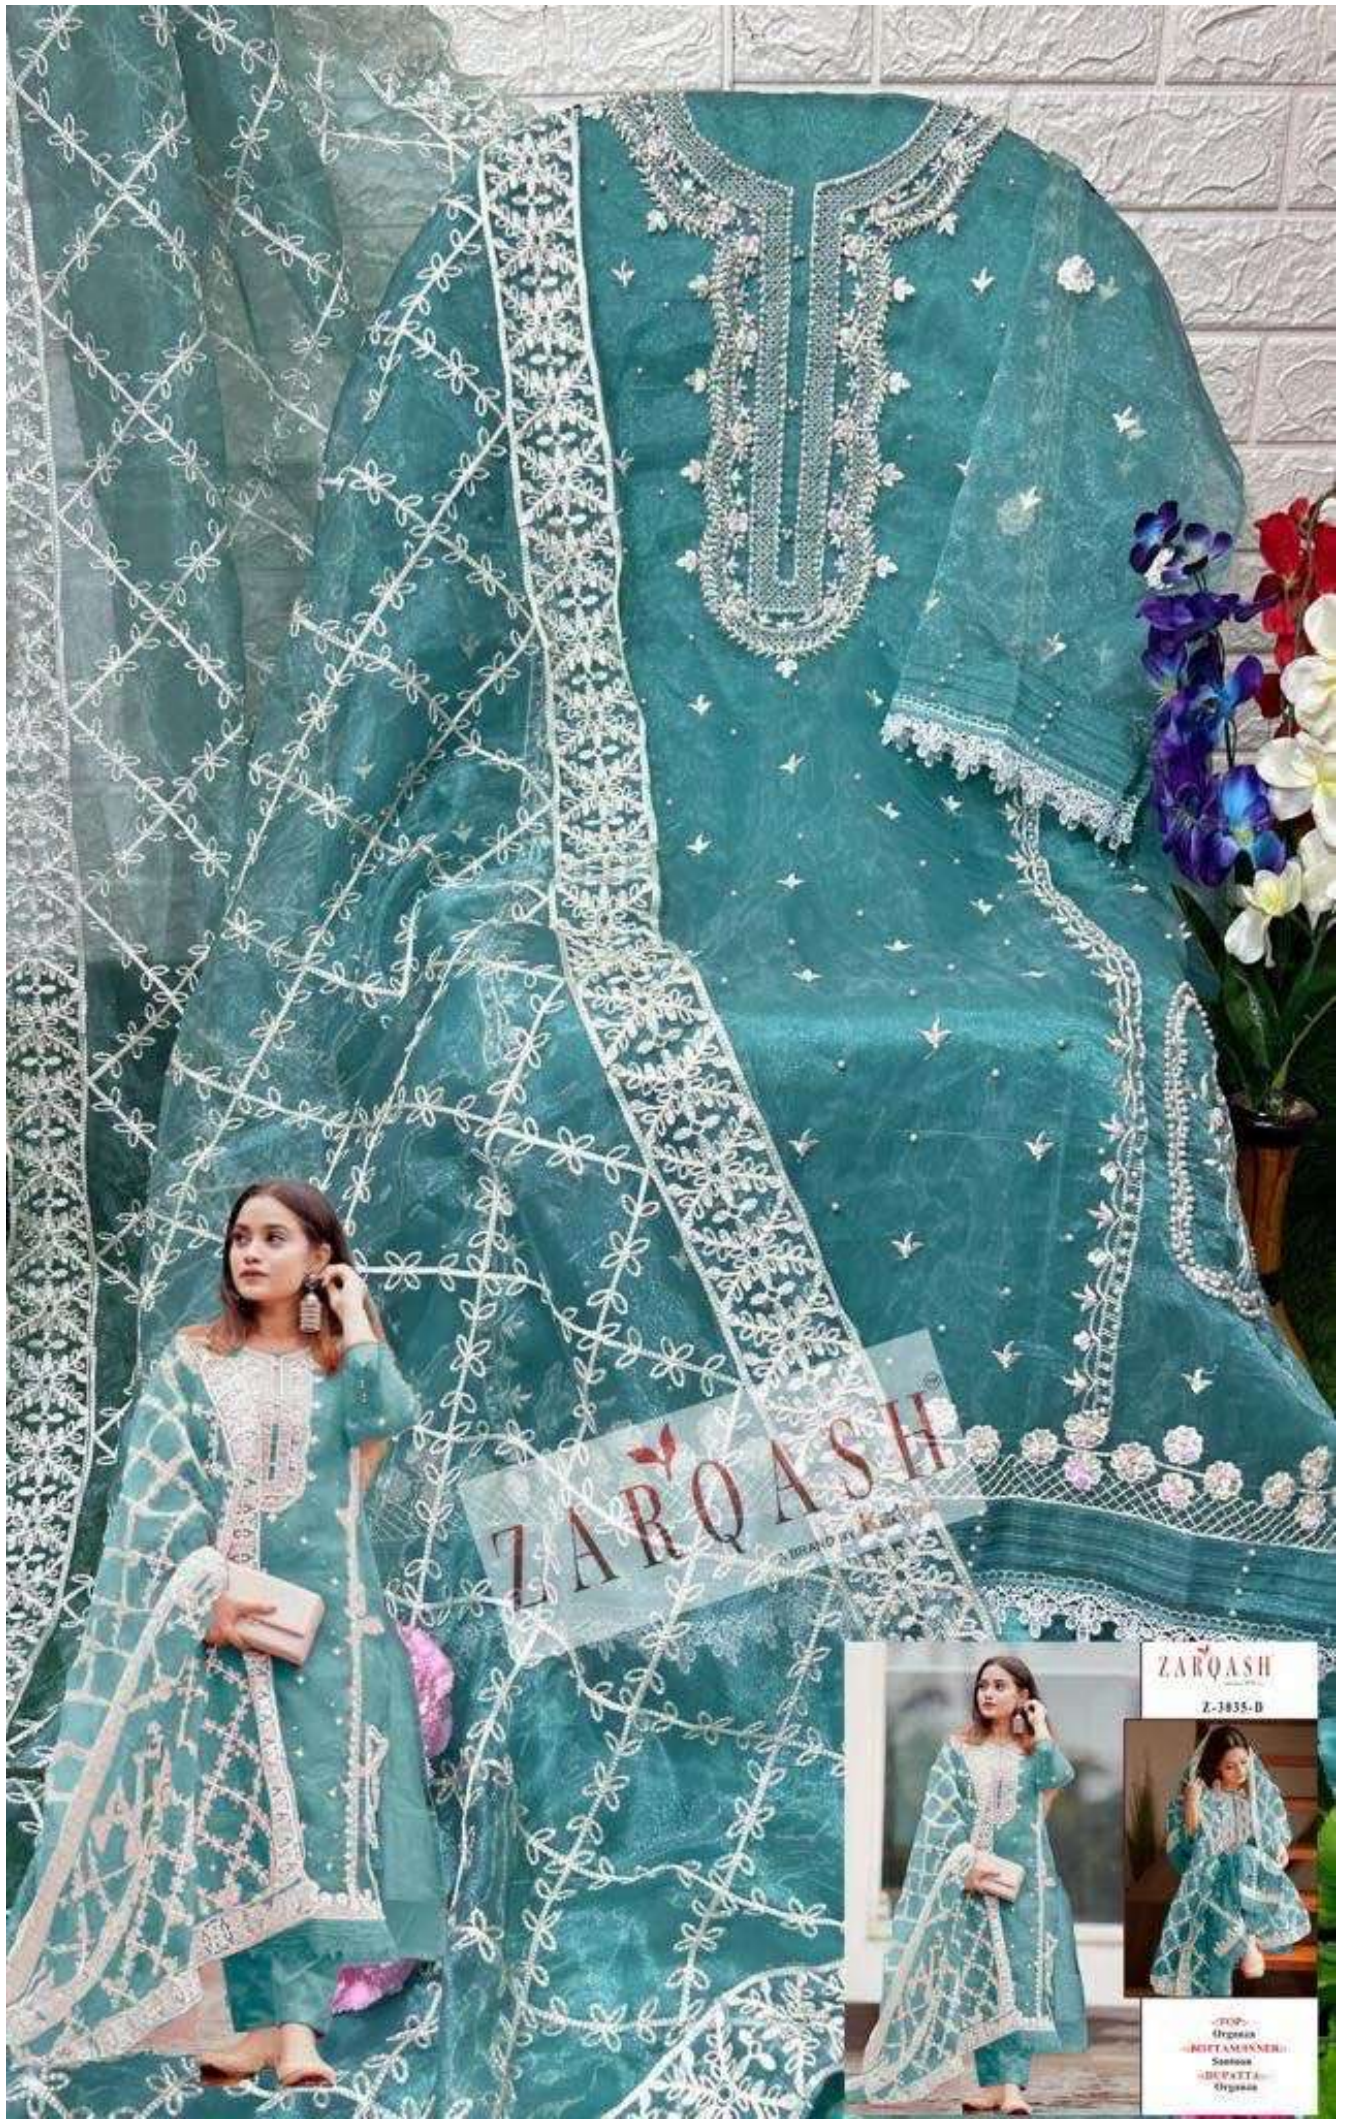

ZARQASH
BRAND BY