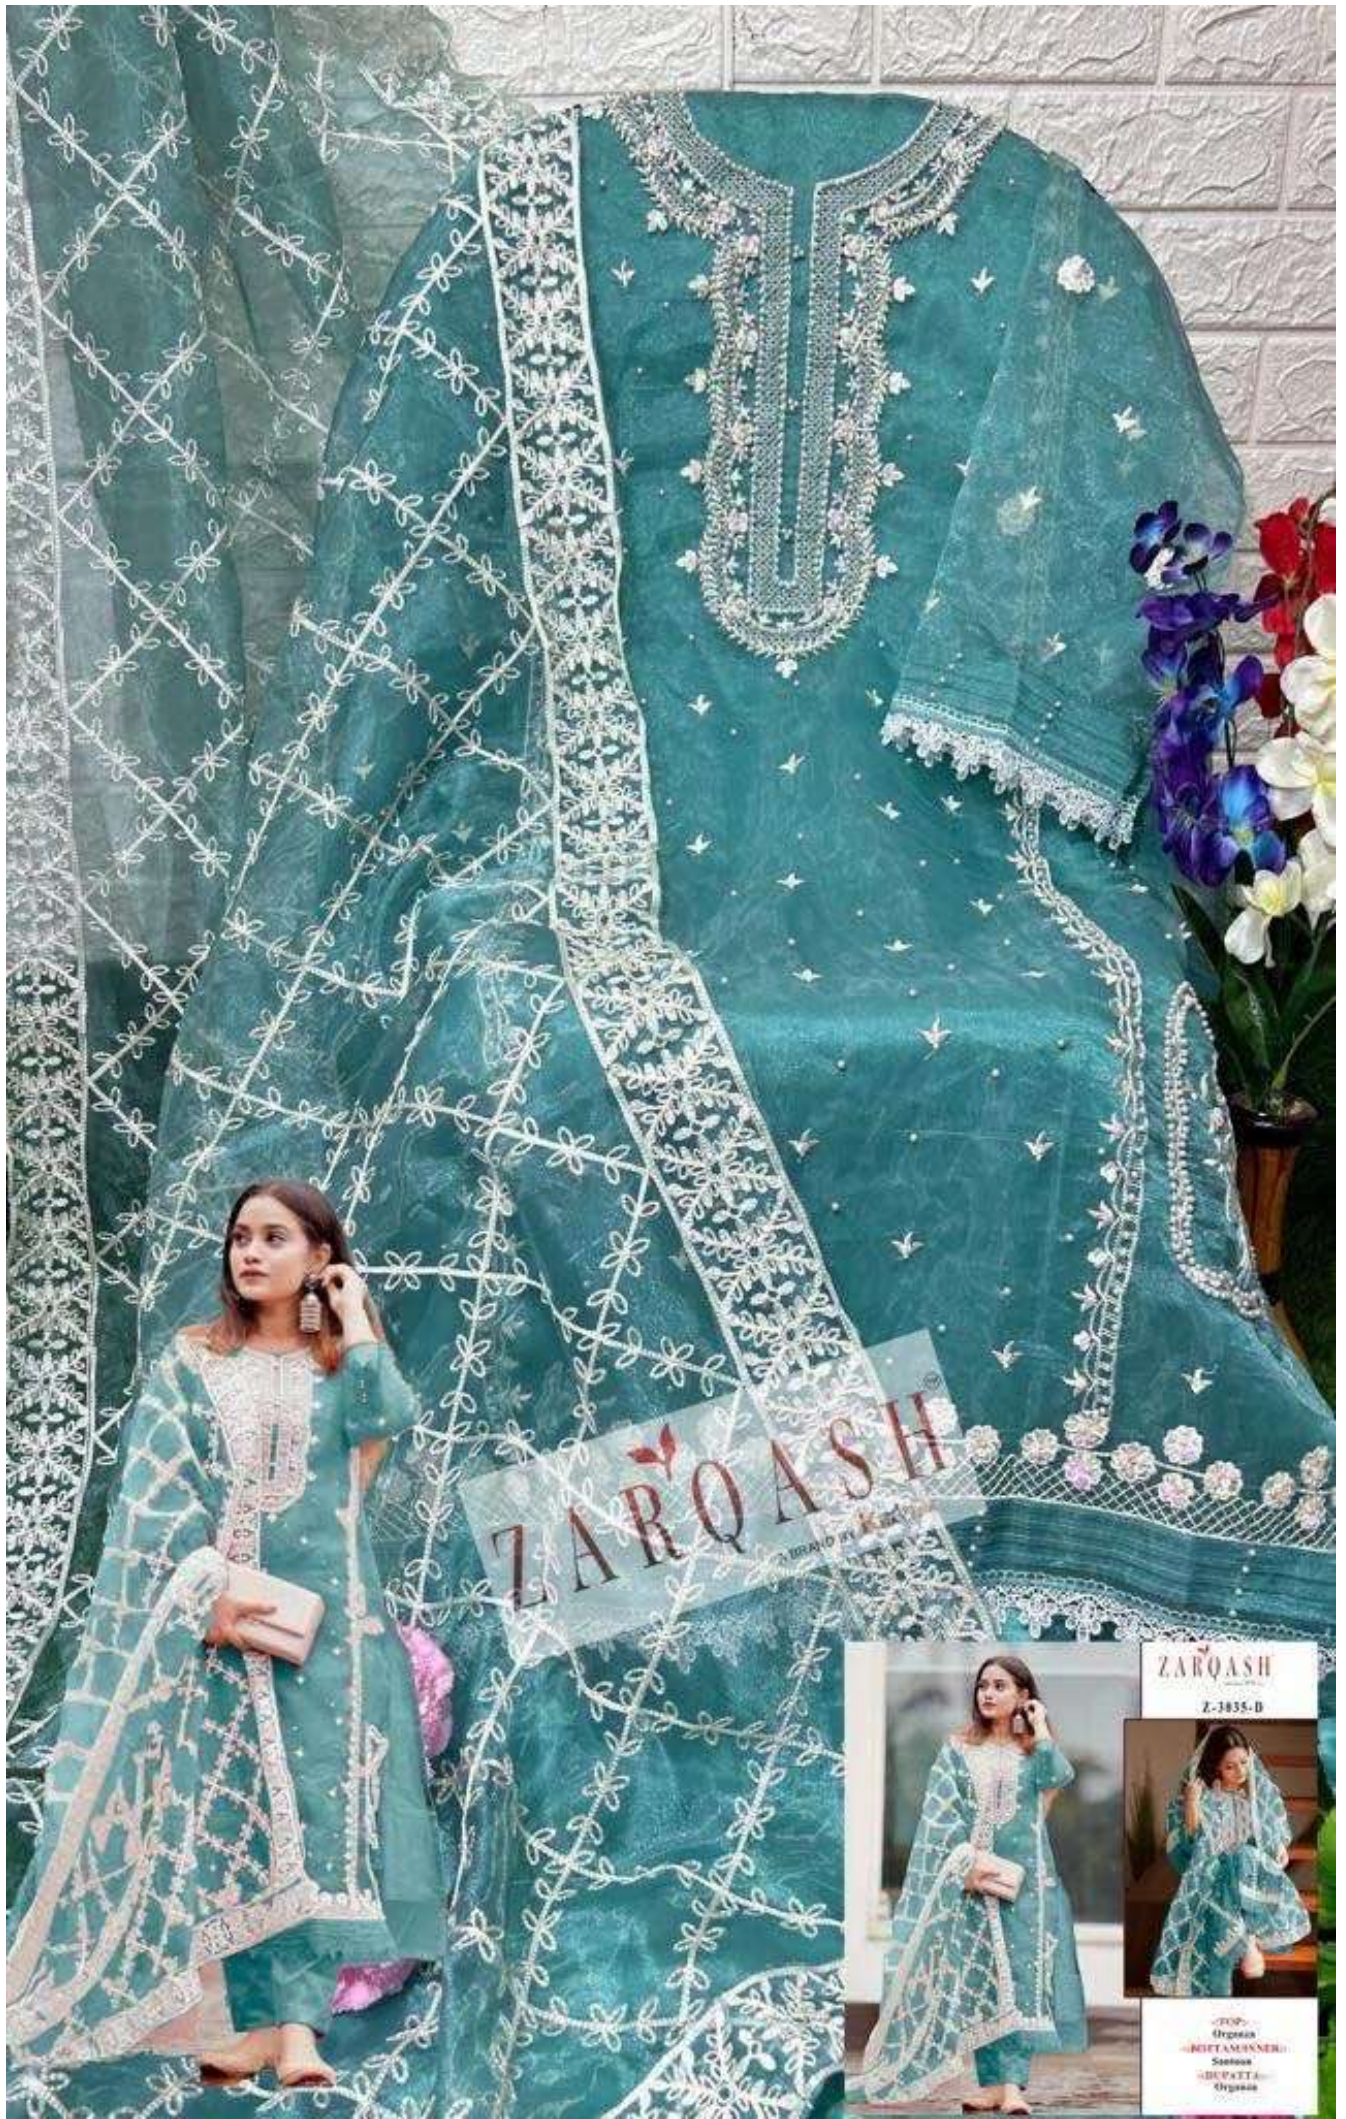

ZARQASH
A BRAND BY K&P
K&P

ZARQASH
Z-3035-C

TOP: Dignora
BOTTOMS: Naimon
DUPATTA: Dignora

ZARQASH
BRAND BY

ZARQASH
Z-1835-D

TOP: Organza
BUST: AMINER
Sleeves: Satin
DUPATTA: Organza

ZARQASH

Z-3035-E