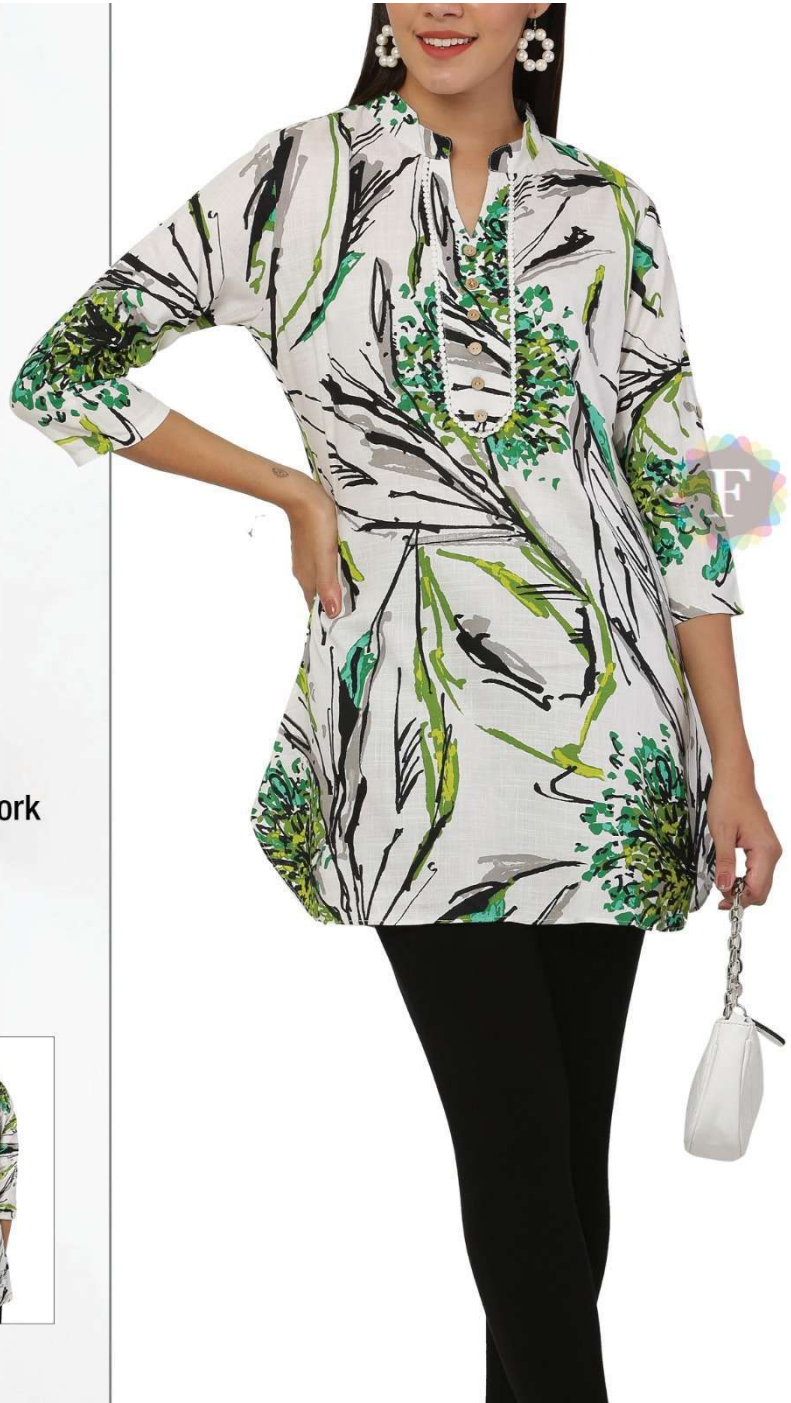

RAYON LACE TUNIC

Fabric: Premium Soft Rayon

Size: 38 (M) • 40 (L) • 42 (XL)

Length: 33" +

USP: Wood Button with Lace Work

Colour:

PRINT 01

Side View

Back View

RAYON LACE TUNIC

Fabric: Premium Soft Rayon

Size: 38 (M) • 40 (L) • 42 (XL)

Length: 33" +

USP: Wood Button with Lace Work

Colour:

PRINT 01

Side View

Back View

RAYON LACE TUNIC

Fabric: Premium Soft Rayon

Size: 38 (M) • 40 (L) • 42 (XL)

Length: 33" +

USP: Wood Button with Lace Work

Colour:

PRINT 04

Side View

Back View

RAYON LACE TUNIC

Fabric: Premium Soft Rayon

Size: 40 (L)

Length: 33"+

USP: Wood Button with Lace Work