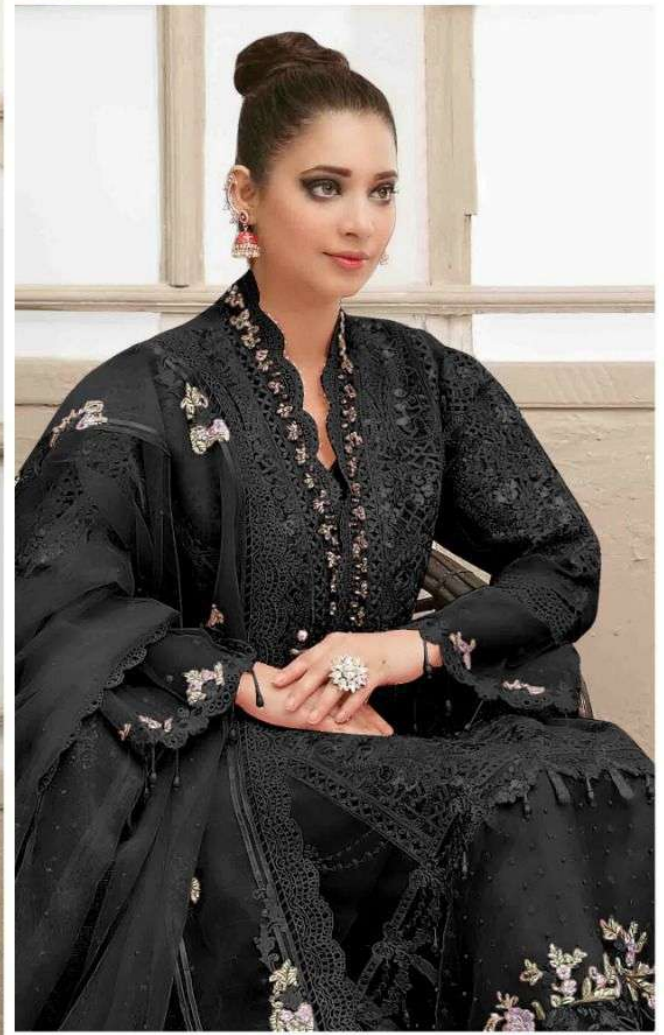

ALKTM

Tawakkal Vol-2
COLOURS

AL KHUSHBU

ALK -3028-G

TOP

Faux Georgette
with Embroidery

BOTTOM-INNER

Dull santoon

DUPATTA

Georgette
with Embroidery

ALKTM

Tawakkal Vol-2
COLOURS

AL KHUSHBU

ALK -3028-G

TOP

Faux Georgette
with Embroidery

BOTTOM-INNER

Dull santoon

DUPATTA

Georgette
with Embroidery

ALK
Tawakkal Vol 2
COLOURS

AL KHUSHBU
ALK - 3028-G
TOP
Faux Georgette
with Embroidery
BOTTOM-INNER
Dull santoon
DUPATTA
Georgette
with Embroidery