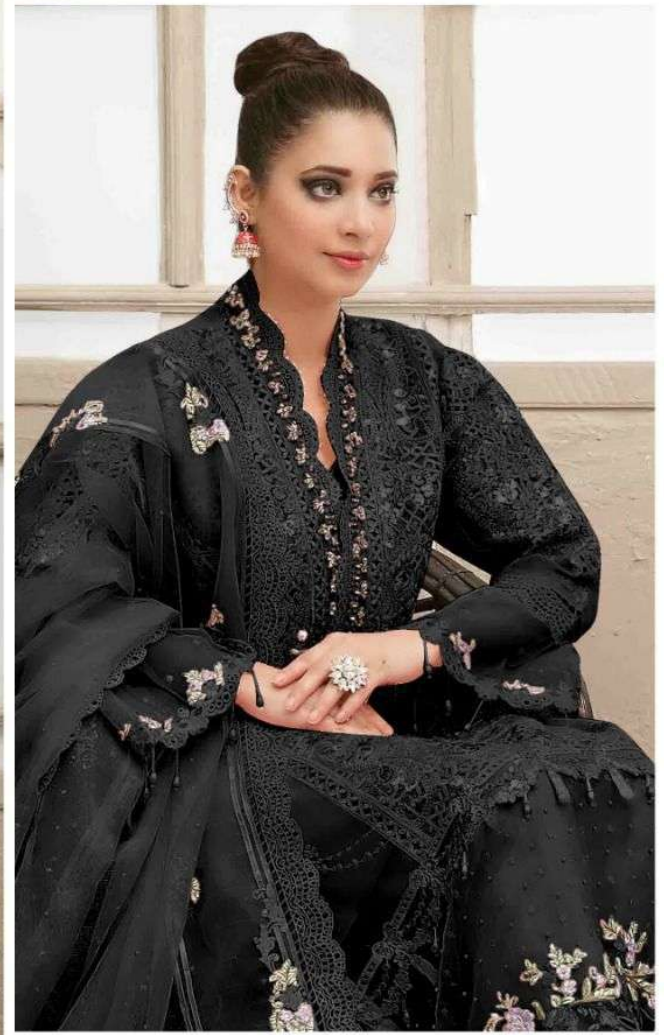

ALKTM

Tawakkal Vol-2
COLOURS

AL KHUSHBU

ALK -3028-G

TOP

Faux Georgette
with Embroidery

BOTTOM-INNER

Dull santoon

DUPATTA

Georgette
with Embroidery

ALKTM

Tawakkal Vol-2
COLOURS

AL KHUSHBU

ALK -3028-G

TOP

Faux Georgette
with Embroidery

BOTTOM-INNER

Dull santoon

DUPATTA

Georgette
with Embroidery

ALK
Tawakkal Vol 2
COLOURS

AL KHUSHBU
ALK - 3028-G

TOP
Faux Georgette
with Embroidery

BOTTOM-INNER
Dull santoon