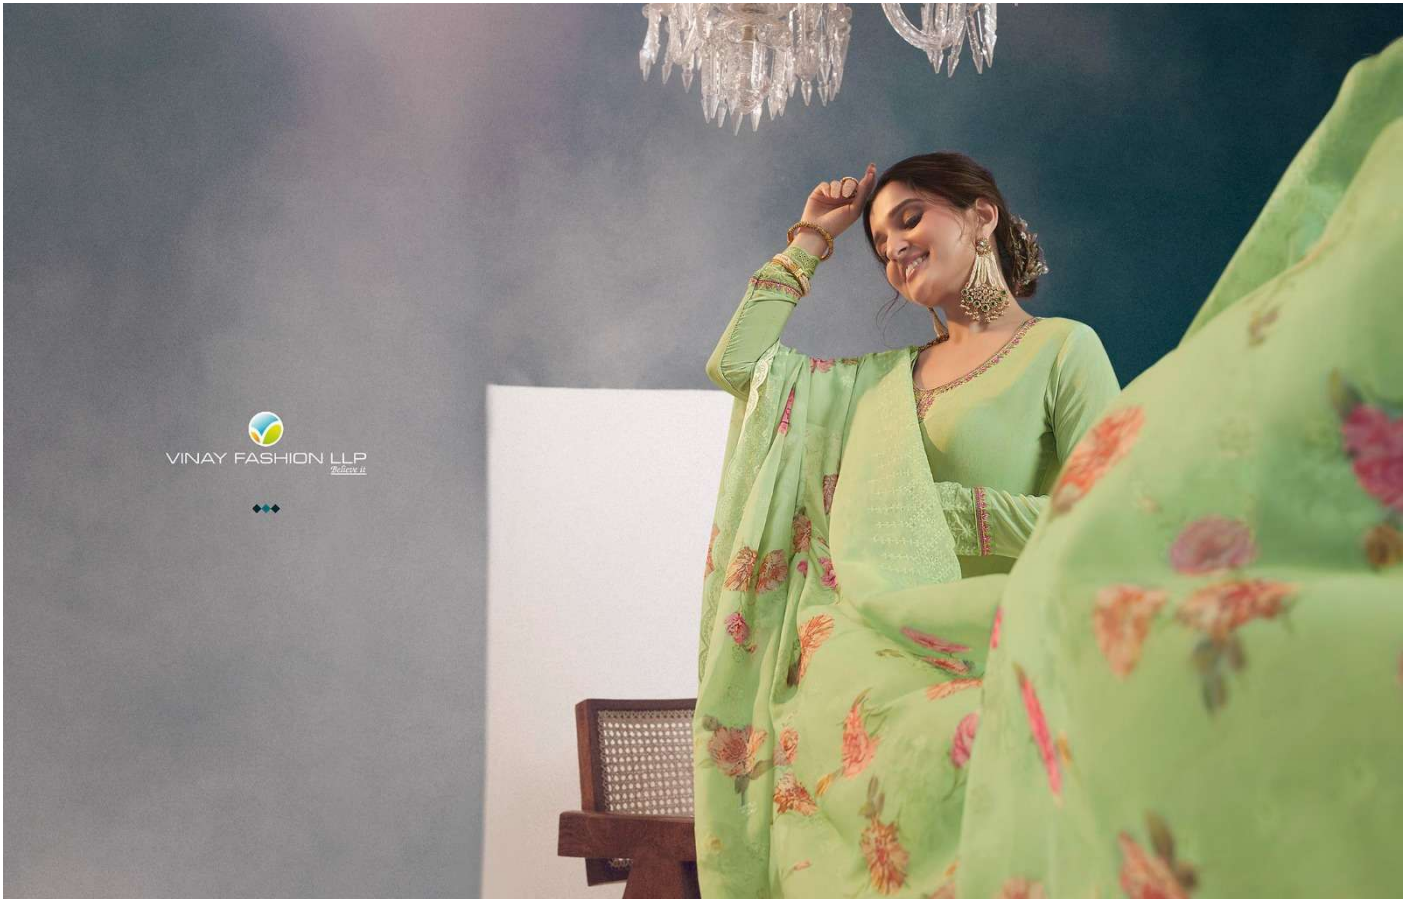

VINAY FASHION LLP
The Green #1

61082

SILKINA ROYAL CREPE 40

(UNSTITCHED · DRESS MATERIALS)

FABRIC DETAILS

| PRODUCT DESCRIPTION | DSN NO. | RATE |
|--|---------|--------|
| TOP EMBROIDERED ROYAL CREPE FABRIC WITH DIGITAL PRINT | 61081 | 1380/- |
| | 61082 | 1380/- |
| | 61083 | 1380/- |
| BOTTOM ROYAL CREPE FABRIC | 61084 | 1380/- |
| | 61085 | 1380/- |
| DUPATTA DIGITAL PRINTED EMBROIDERED SCHIFFLI GEORGETTE DUPATTA | 61086 | 1380/- |
| | 61087 | 1380/- |
| | 61088 | 1380/- |
| TOTAL AMOUNT : 11040/- + GST | | |
| AVERAGE RATE : 1380/- + GST | | |
| HSN CODE : 54075220 | | |