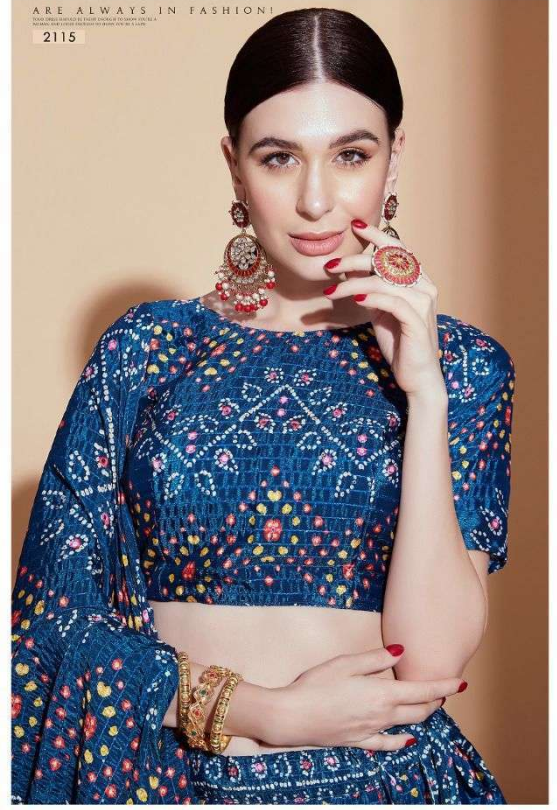

SMILES

ARE ALWAYS IN FASHION!

2115