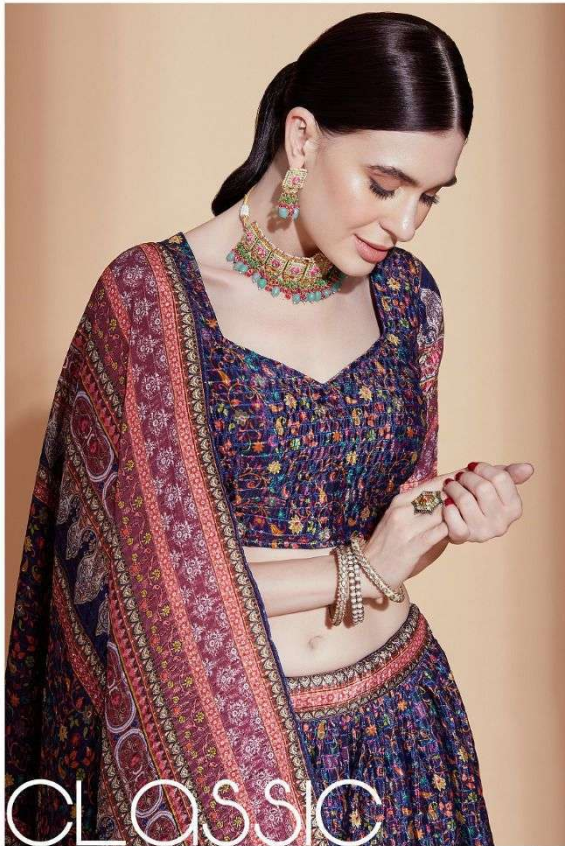

आaawiya®

CLASSIC

NEVER GOES OUT OF STYLE

2111