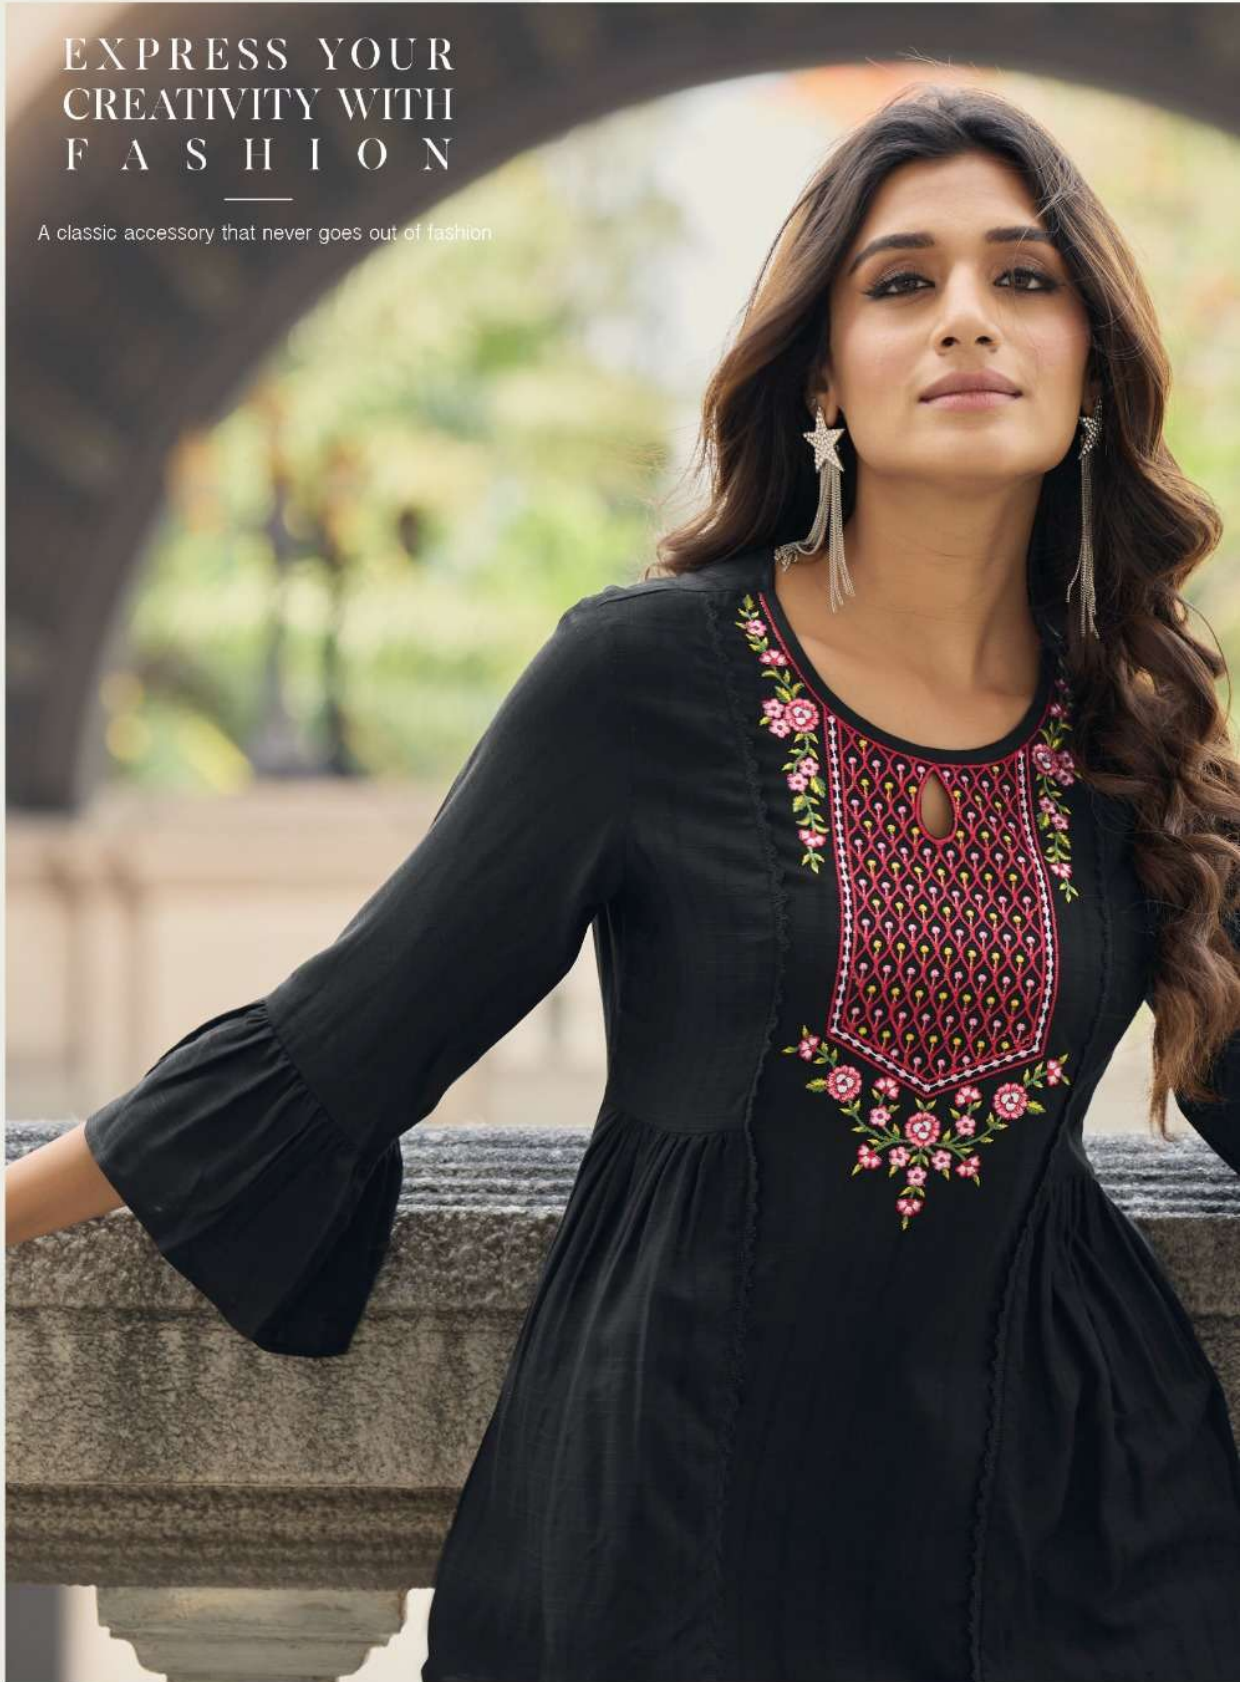

*CURRENT
STYLE* | 11605

*CURRENT
STYLE* | 11606

LILY & LALI[®]
GULS PRIDE
A PRODUCT OF **fronda** GROUP

A woman with long, wavy brown hair is sitting on a stone railing. She is wearing a black top with a vibrant, multi-colored floral and geometric embroidery on the chest. The embroidery features shades of red, pink, and green. She is also wearing grey jeans, a silver watch on her left wrist, and a ring on her left hand. The background is a blurred outdoor setting with a stone archway and greenery.