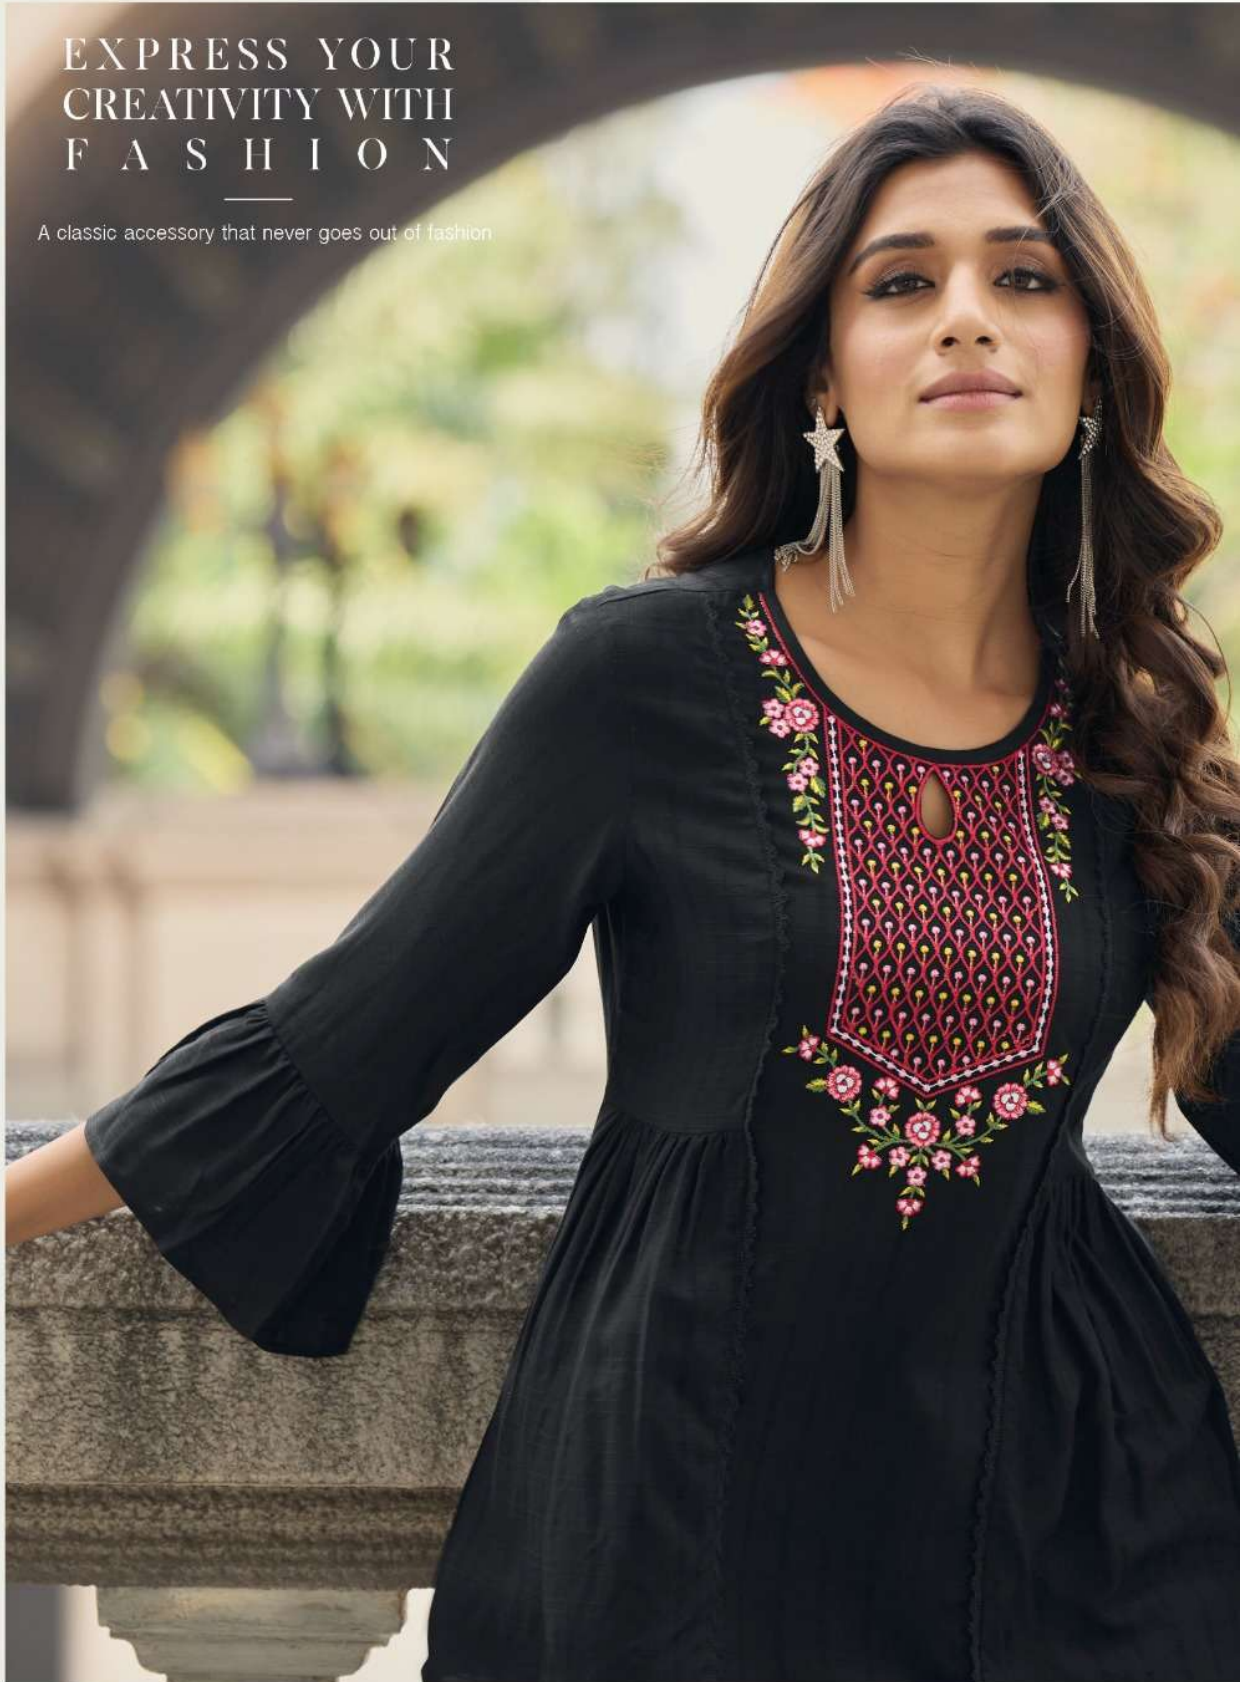

*CURRENT
STYLE* | 11605

*CURRENT
STYLE* | 11606

LILY & LALI[®]
GULS PRIDE
A PRODUCT OF **fronda** GROUP

A woman with long, wavy brown hair is sitting on a stone railing. She is wearing a black top with a large, intricate red and pink floral embroidery on the chest. She is also wearing grey jeans, a silver watch, and a ring. The background is a blurred outdoor setting with a stone archway and greenery.