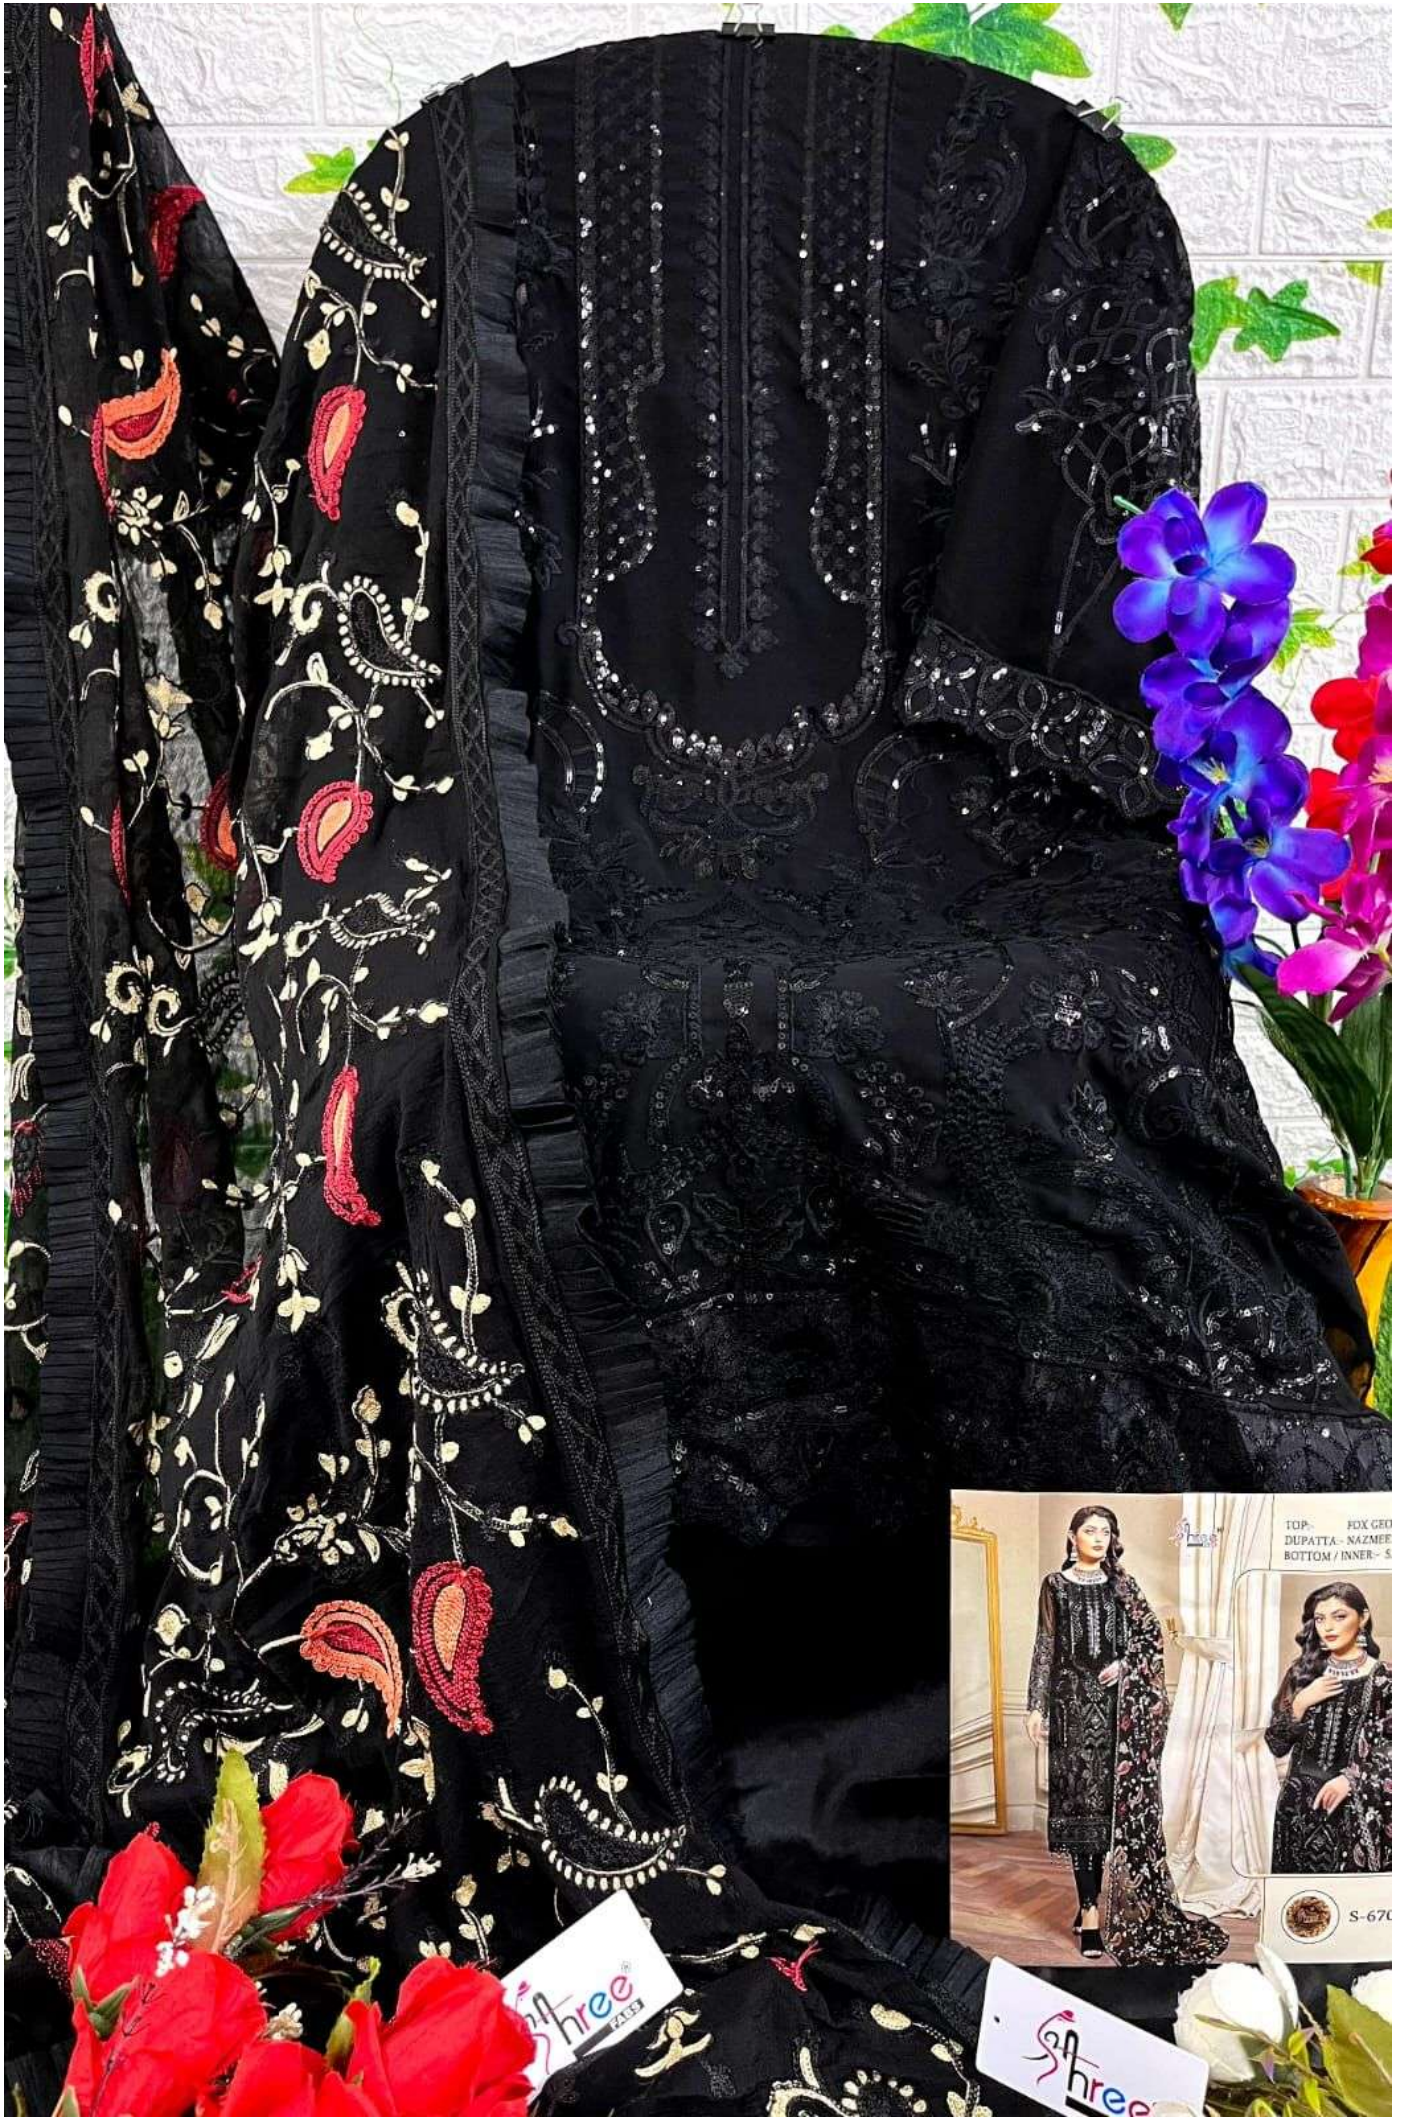

TOP:- FOX GEORGETTE
DUPATTA:- NAZMEEN
BOTTOM / INNER:- SANTOON

S-670

Shree
FABR

Shree
FABR

TOP- FOX GEORGI
DUPATTA- NAZMIEN
BOTTOM / INNER- SANI

S-670-1

Shree
FABs

Shree
FABs

TOP- FOX GEO
DUPATTA- NAZMEE
BOTTOM / INNER- S

S-670

Shree
FASH

Shree
FASH

TOP:- FOX GEORGETTE
DUPATTA:- NAZMEEN
BOTTOM / INNER:- SANTOON

S-670

Shree
FASH

Shree
FASH

TOP:- FOX GEORGETTE
DUPATTA:- NAZMEEN
BOTTOM / INNER:- SANTOON

S-670

TOP:- FOX GEORGETTE
DUPATTA:- NAZMEEN
BOTTOM / INNER:- SANTOON

S-670-B

TOP:- FOX GEORGETTE
DUPATTA:- NAZMEEN
BOTTOM / INNER:- SANTOON

S-670-C