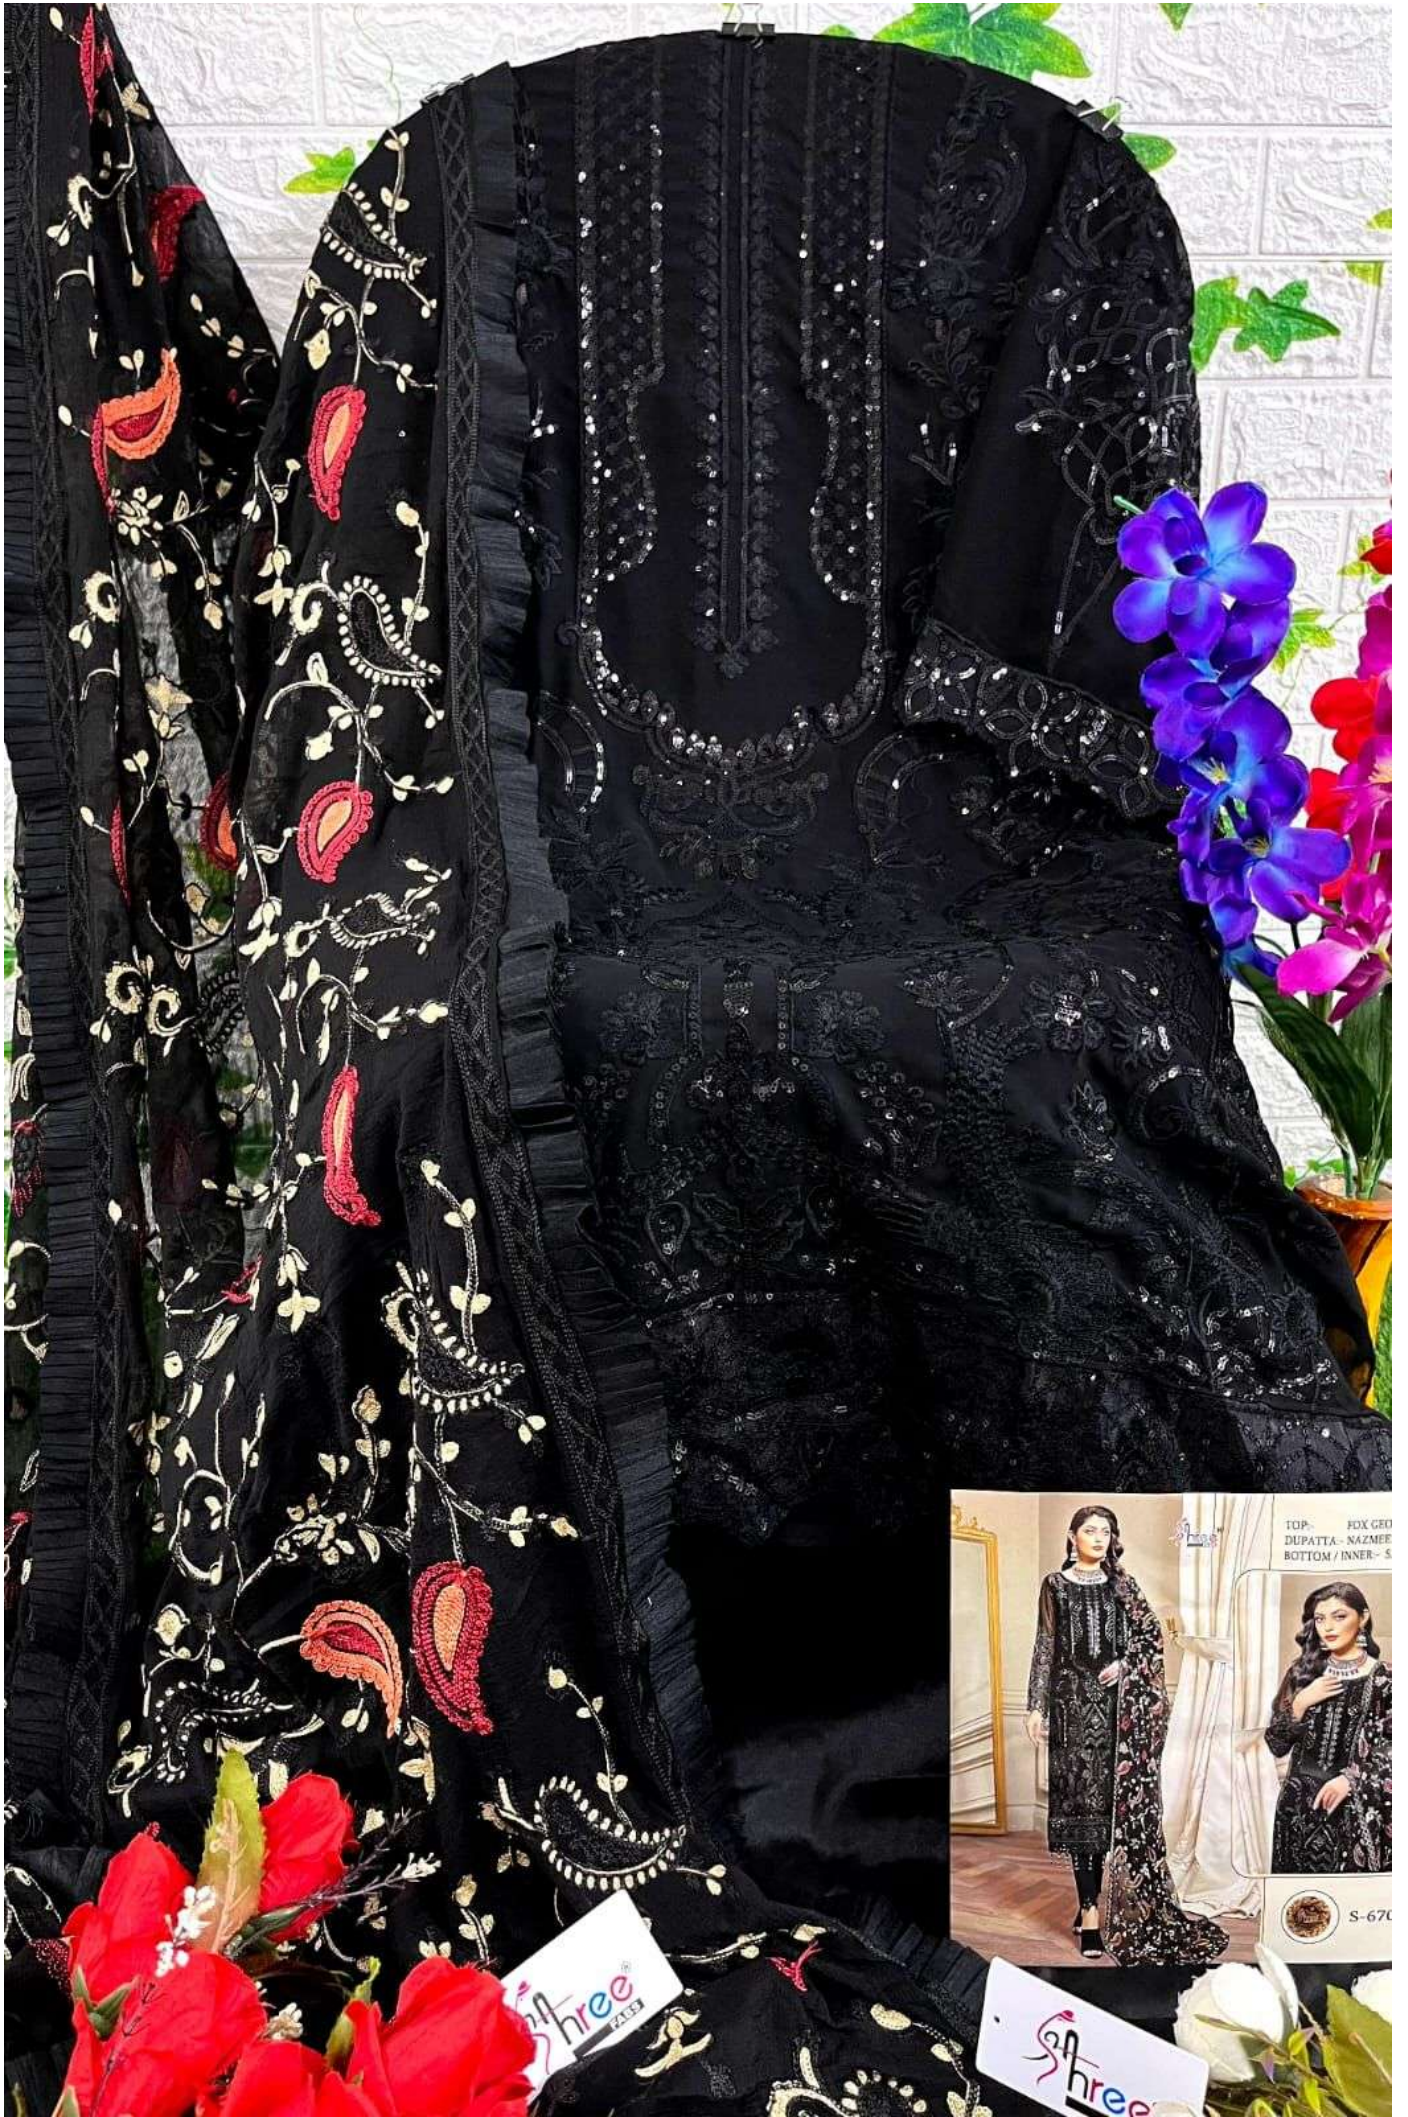

TOP:- FOX GEORGETTE  
DUPATTA:- NAZMEEN  
BOTTOM / INNER:- SANTOON

S-670

Shree FABR

Shree FABR

Shree  
FABs

Shree  
FABs

TOP- FOX GEO  
DUPATTA- NAZMEE  
BOTTOM / INNER- S

S-670

Shree  
FASH

Shree  
FASH

TOP:- FOX GEORGETTE  
DUPATTA:- NAZMEEN  
BOTTOM / INNER:- SANTOON

S-670

Shree  
FASH

Shree  
FASH

TOP:- FOX GEORGETTE  
DUPATTA:- NAZMEEN  
BOTTOM / INNER:- SANTOON

S-670

TOP:- FOX GEORGETTE  
DUPATTA:- NAZMEEN  
BOTTOM / INNER:- SANTOON

S-670-B

TOP:- FOX GEORGETTE  
DUPATTA:- NAZMEEN  
BOTTOM / INNER:- SANTOON

S-670-C

TOP:- FOX GEORGETTE  
DUPATTA:- NAZMEEN  
BOTTOM / INNER:- SANTOON