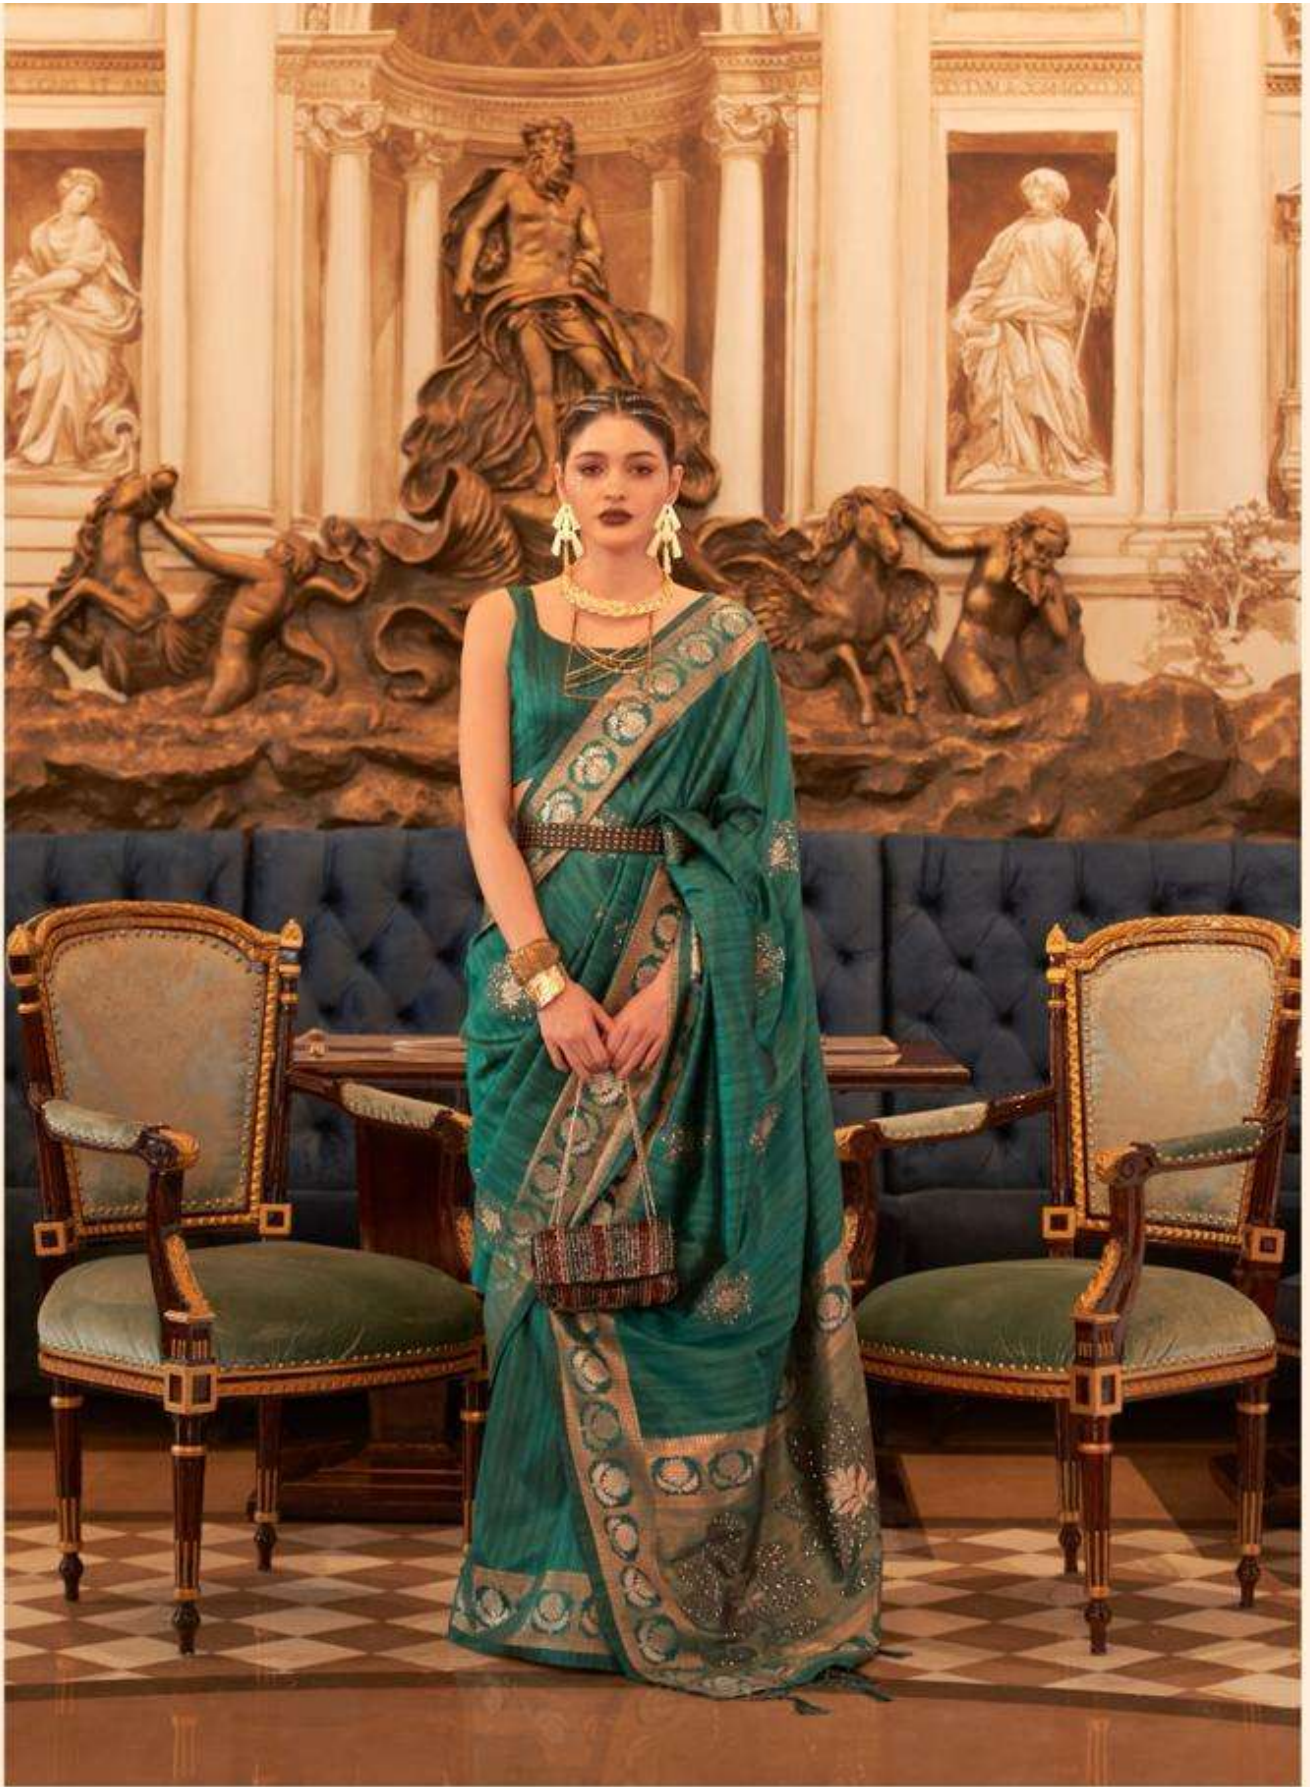

RAJBEER™  
THE LABEL

ORISSA • GUJARAT • HYDRABAD

KIAAN SILK

TESSAR SILK WITH SEQUINS HANDLOOM WEAVING 12002

RAJBEER™  
THE LABEL

ORISSA • GUJARAT • HYDRABAD

KIAAN SILK

TESSAR SILK WITH SEQUINS HANDLOOM WEAVING 12002