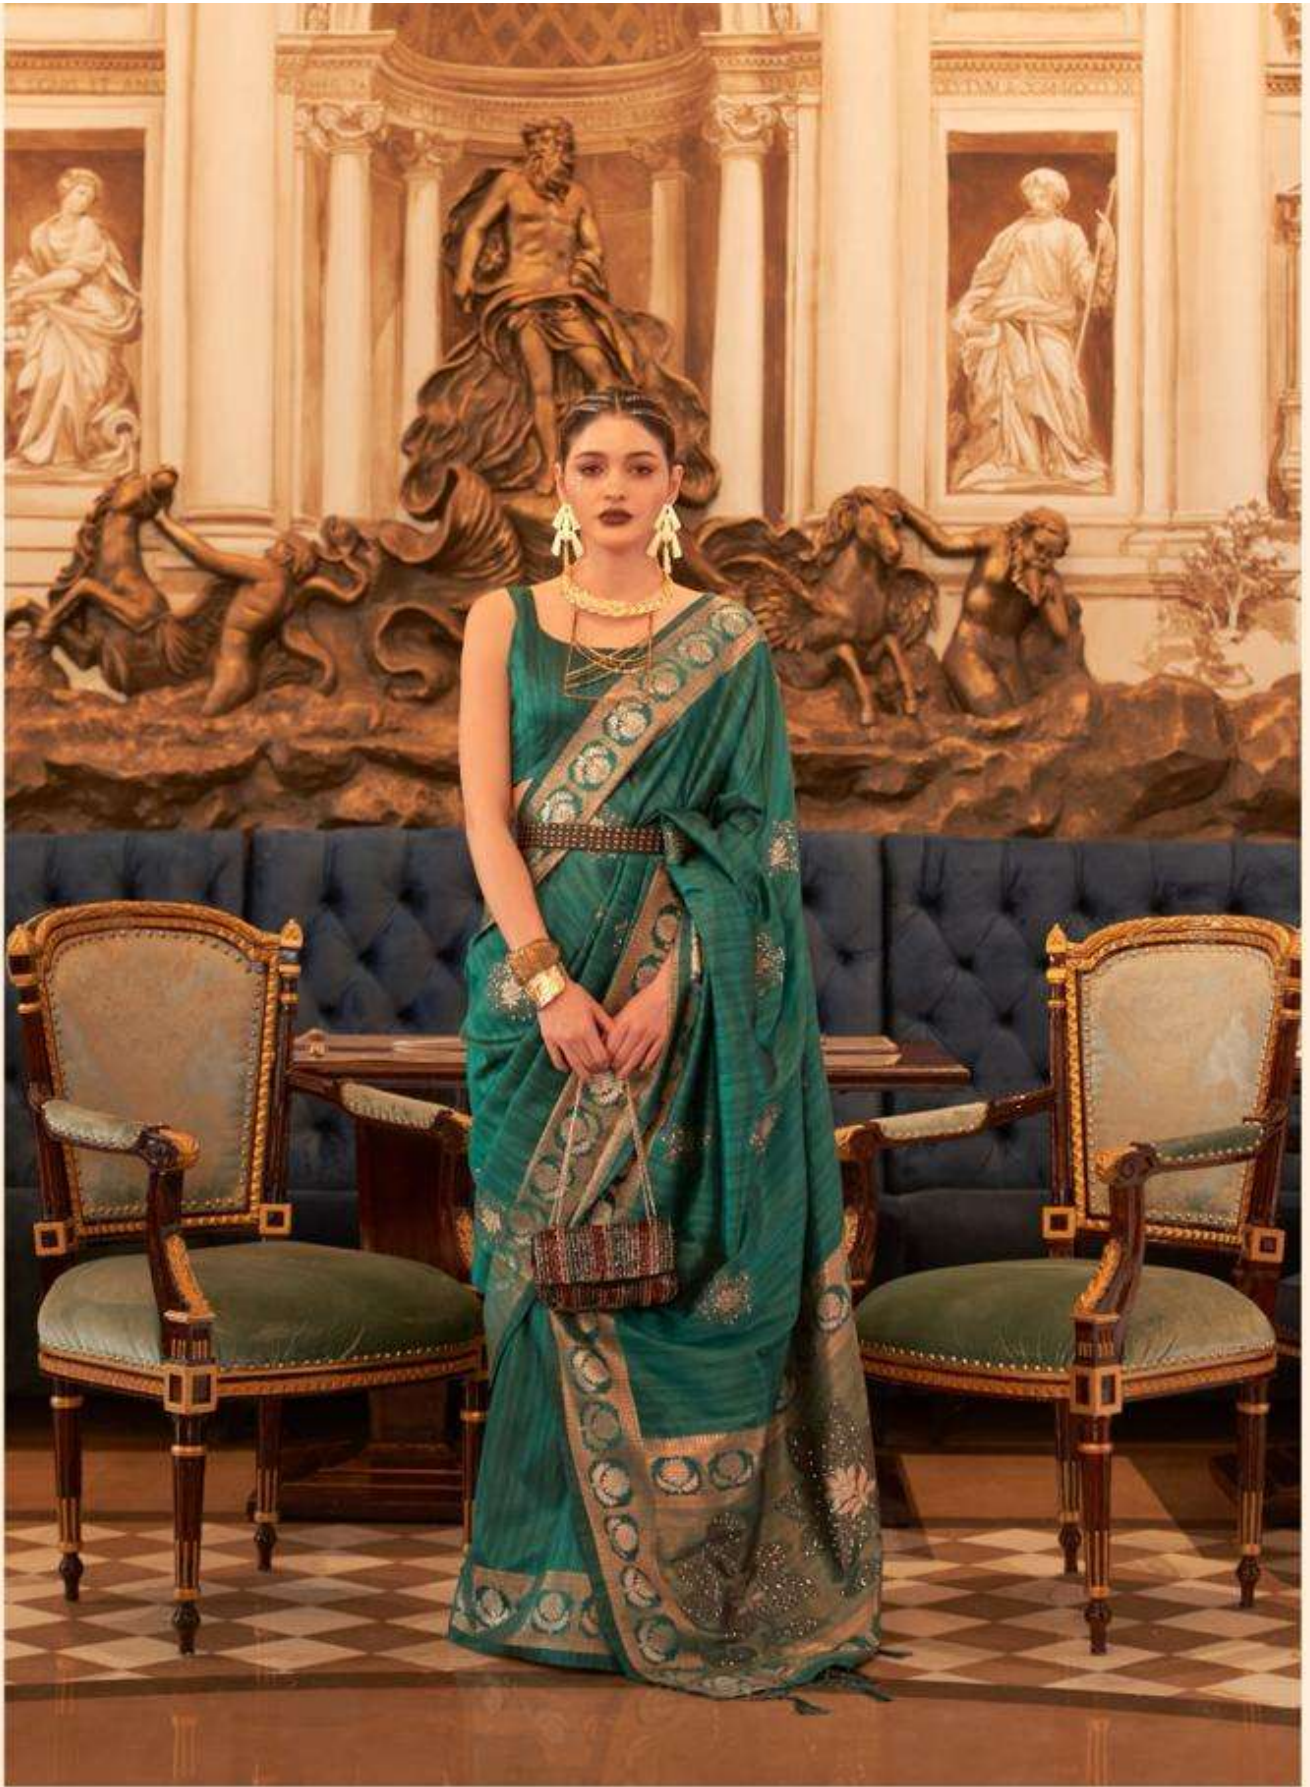

RAJBEER™
THE LABEL

ORISSA • GUJARAT • HYDRABAD

KIAAN SILK

TESSAR SILK WITH SEQUINS HANDLOOM WEAVING 12002

RAJBEER™
THE LABEL

ORISSA • GUJARAT • HYDRABAD

KIAAN SILK

TESSAR SILK WITH SEQUINS HANDLOOM WEAVING 12002