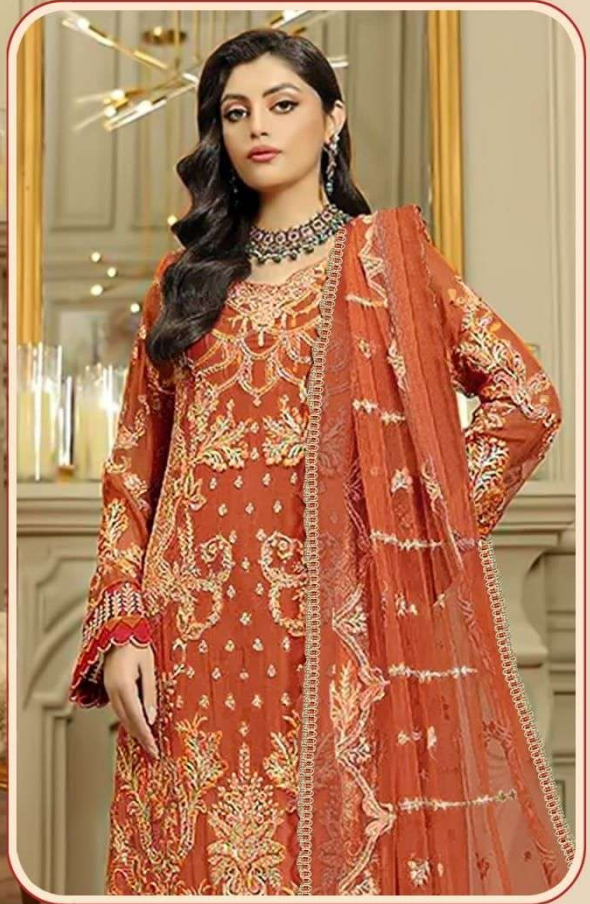

TOP:- FOX GEORGETTE
DUPATTA:- NAZMEEN
EMBROIDERED
BOTTOM / INNER:- SANTOON

K-1674

TOP:- FOX GEORGETTE
DUPATTA:- NAZMEEN
EMBROIDERED
BOTTOM / INNER:- SANTOON

K-1674

Shree[®]
FABS

Shree[®]
FABS

Shree[®]
FABS

Shree[®]
FABS