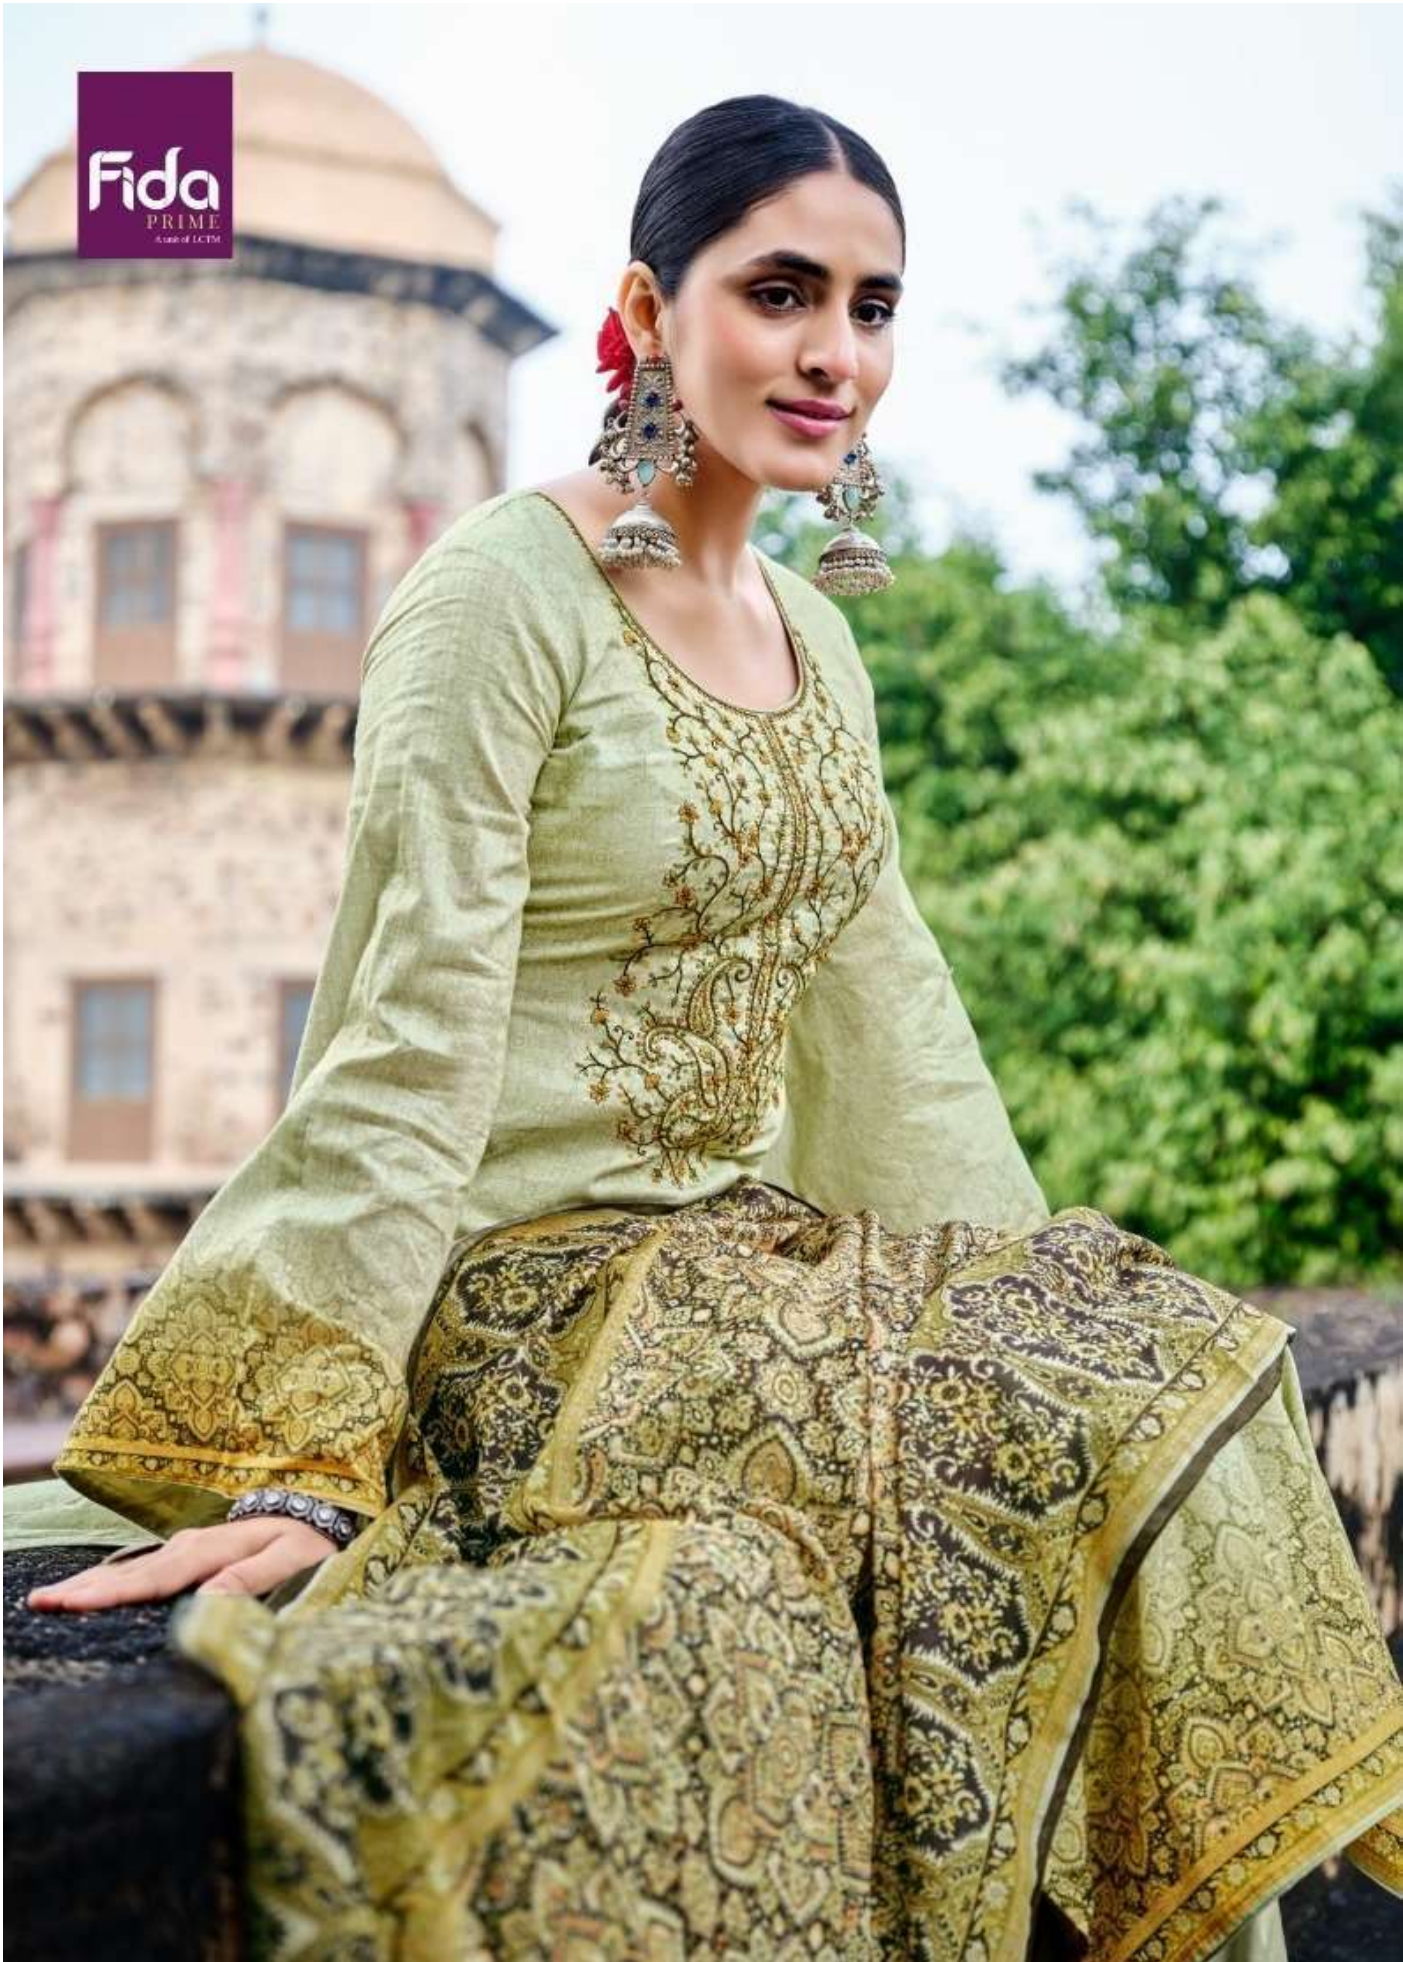

Fida
PRIME
A line of LCTM

Fida
PRIME
A line of LCTM

SILKY GRACE

Ethnic twist

- 1003

Fida
PRIME

• BRINGS CHARM Celebrate in style

- 1006

● ENJOY THE LITTLE THING *Creative culture*

Fida
PRIME
EST. 2018

Taabir

TOP : DIGITAL 60S ORIGINAL LAWN WITH
NECKLINE EMBROIDERY
BOTTOM : 60S COTTON SOLID
DUPATTA : DIGITAL LAWN SILK

A PRODUCT OF

Un-Stitched Division
SURAT