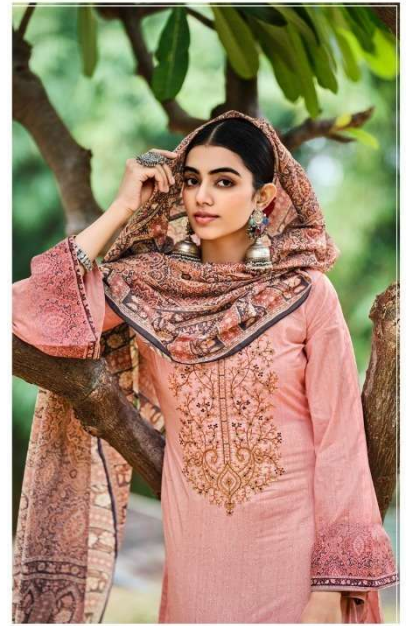

• BRINGS PRIDE *Enchanting fashion*

1001

-