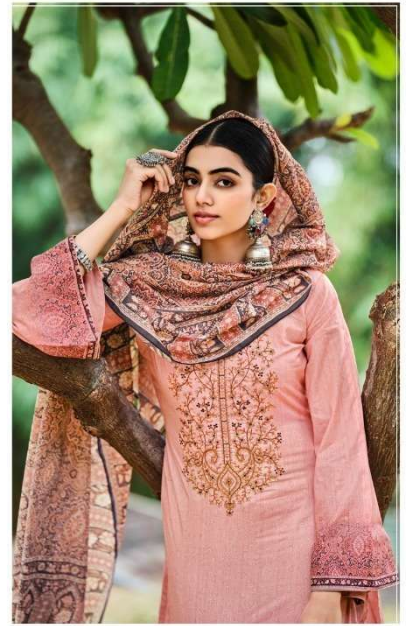

Taabir

TOP : DIGITAL 60S ORIGINAL LAWN WITH
NECKLINE EMBROIDERY
BOTTOM : 60S COTTON SOLID
DUPATTA : DIGITAL LAWN SILK

A PRODUCT OF

Un-Stitched Division
SURAT

✉ sales@lctm.in
🌐 www.lctm.in

• BRINGS PRIDE *Enchanting fashion*