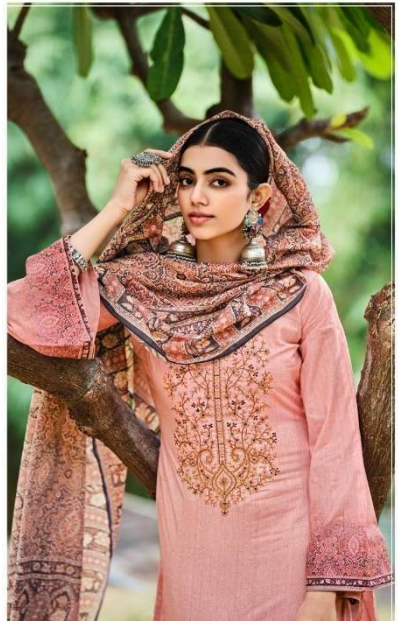

• BRINGS PRIDE *Enchanting fashion*

1001