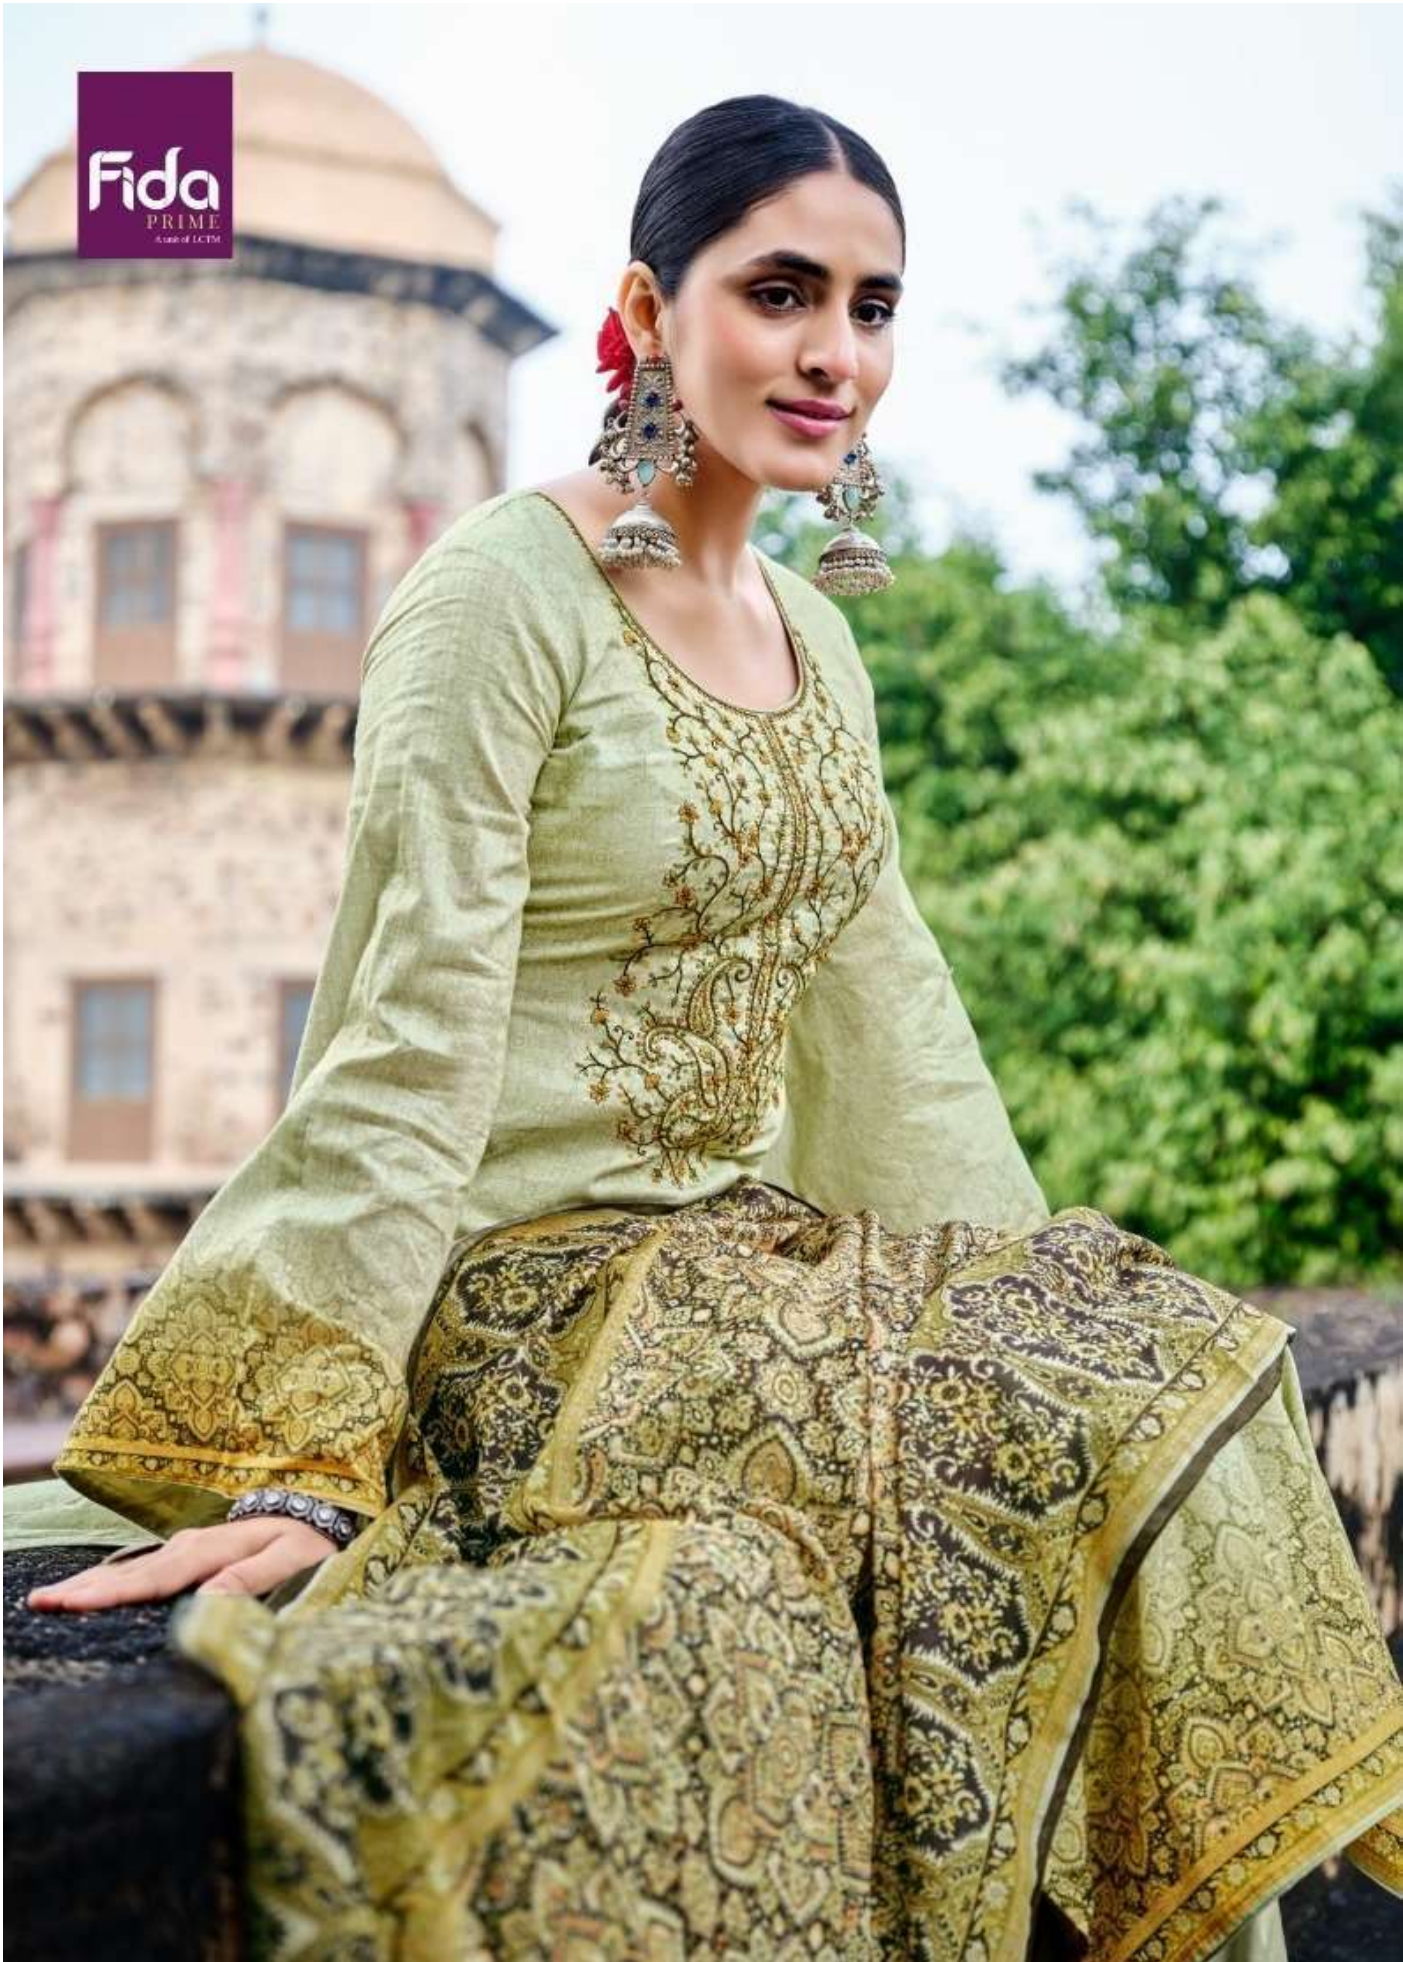

Fida
PRIME
A line of LCTM

Fida
PRIME
A line of LCTM

SILKY GRACE

Ethnic twist

- 1003

Fida
PRIME

• BRINGS CHARM Celebrate in style

- 1006

● ENJOY THE LITTLE THING *Creative culture*

Fida
PRIME
ESTD 2016

Taabir

TOP : DIGITAL 60S ORIGINAL LAWN WITH
NECKLINE EMBROIDERY
BOTTOM : 60S COTTON SOLID
DUPATTA : DIGITAL LAWN SILK

A PRODUCT OF

Un-Stitched Division
SURAT