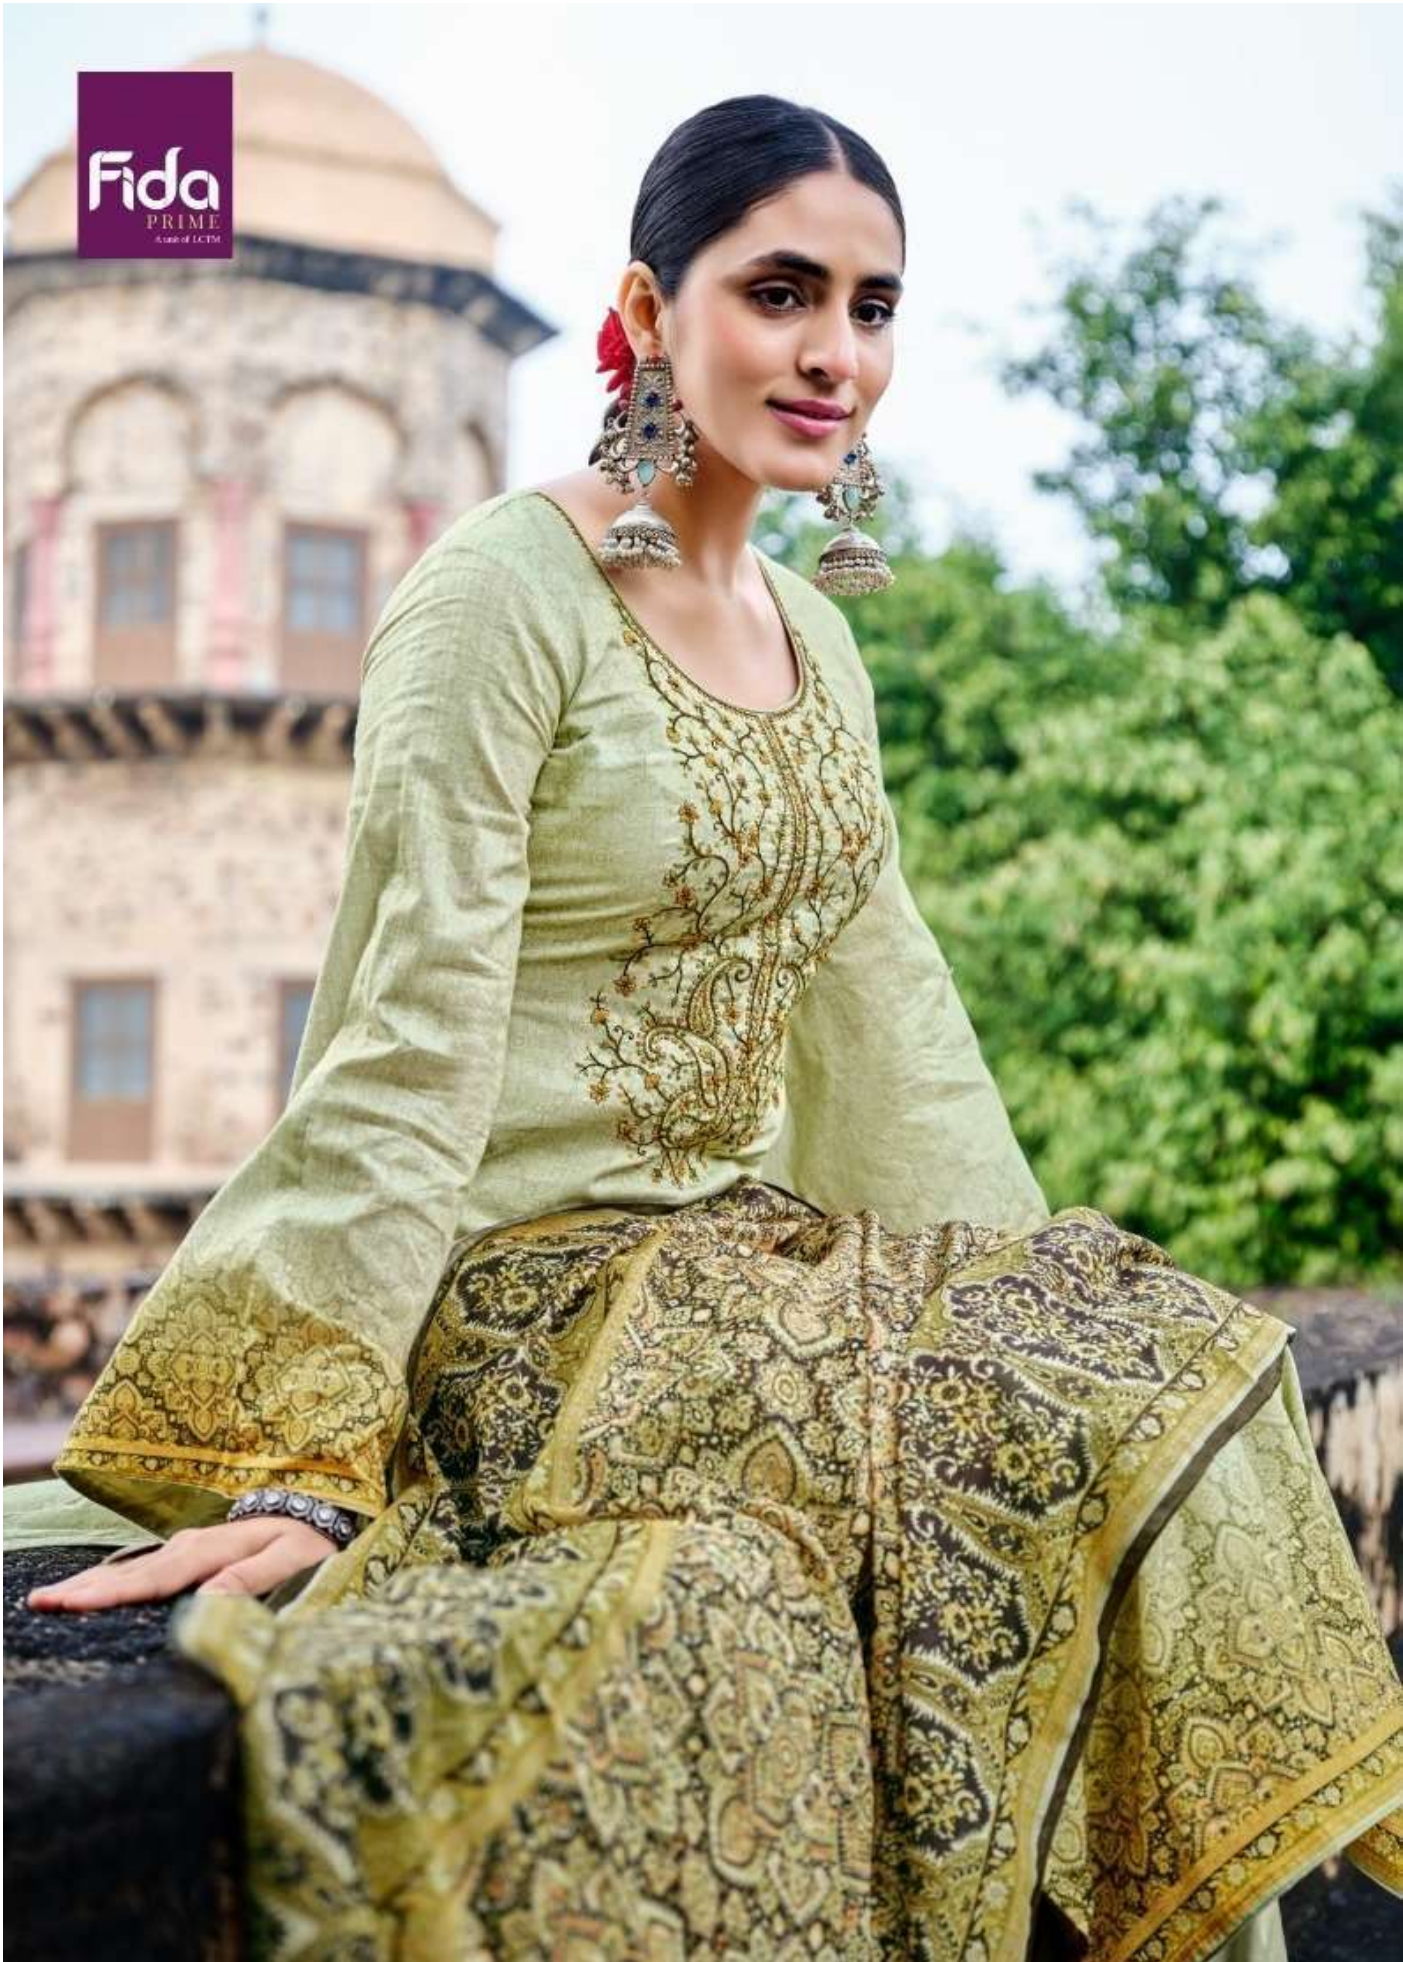

Fida
PRIME
A line of LCTM

Fida
PRIME
A line of LCTM

SILKY GRACE
Ethnic twist
- 1003

Fida
PRIME

• BRINGS CHARM *Celebrate in style*

- 1006

Taabir

_ 1001

Taabir

TOP : DIGITAL 60S ORIGINAL LAWN WITH
NECKLINE EMBROIDERY
BOTTOM : 60S COTTON SOLID
DUPATTA : DIGITAL LAWN SILK

A PRODUCT OF

Un-Stitched Division
SURAT

✉ sales@lctm.in
🌐 www.lctm.in

• BRINGS PRIDE *Enchanting fashion*