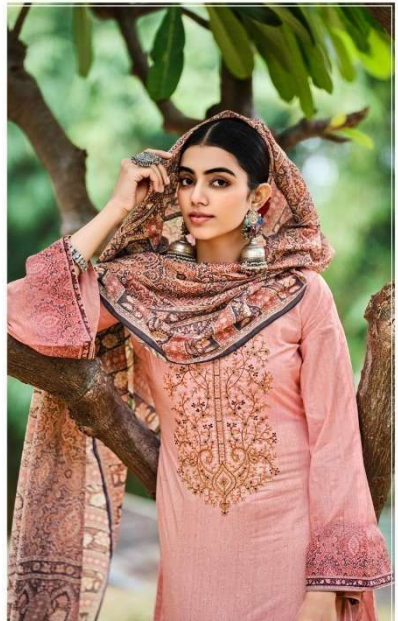

# Taabir

TOP : DIGITAL 60S ORIGINAL LAWN WITH  
NECKLINE EMBROIDERY  
BOTTOM : 60S COTTON SOLID  
DUPATTA : DIGITAL LAWN SILK

A PRODUCT OF

Un-Stitched Division  
SURAT

✉ sales@lctm.in  
🌐 www.lctm.in

• BRINGS PRIDE *Enchanting fashion*