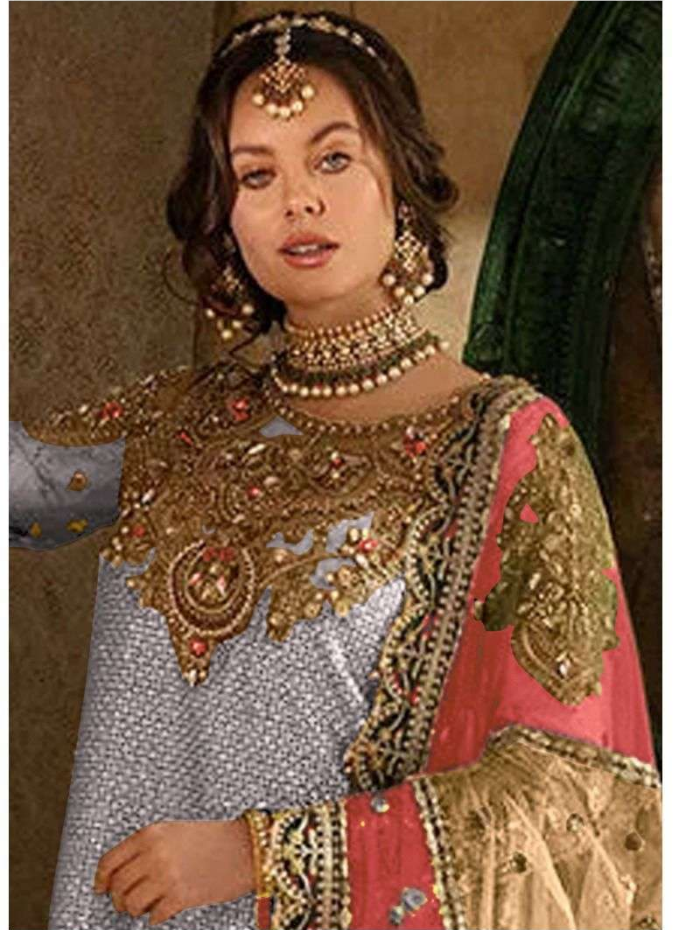

*Serina*TM
Pakistani Suit
A BRAND BY  MEGA EXPORT
S - 99 C

TOP - FOX GEORGETTE EMBROIDERY WORK
WITH HAND WORK
BOTTOM-SANTOON WITH PACH WORK
INNER-SANTOON
DUPATTA - BUTTERFLY NET WITH EMBROIDERY WORK

*Serina*TM
Pakistani Suit
A BRAND BY  MEGHA EXPORT
S - 99 C

TOP - FOX GEORGETTE EMBROIDERY WORK
WITH HAND WORK
BOTTOM-SANTOON WITH PACH WORK
INNER-SANTOON
DUPATTA - BUTTERFLY NET WITH EMBROIDERY WORK

*Serina*TM
Pakistani Suit
A BRAND BY  MEGHA EXPORT
S - 99 B

TOP - FOX GEORGETTE EMBROIDERY WORK
WITH HAND WORK
BOTTOM-SANTOON WITH PACH WORK
INNER-SANTOON
DUPATTA - BUTTERFLY NET WITH EMBROIDERY WORK

*Serina*TM
Pakistani Suit
A BRAND BY  MEGHA EXPORT
S - 99 A

TOP - FOX GEORGETTE EMBROIDERY WORK
WITH HAND WORK
BOTTOM-SANTOON WITH PACH WORK
INNER-SANTOON
DUPATTA - BUTTERFLY NET WITH EMBROIDERY WORK

*Serina*TM
Pakistani Suit
A BRAND BY  MEGA EXPORT
S - 99 D