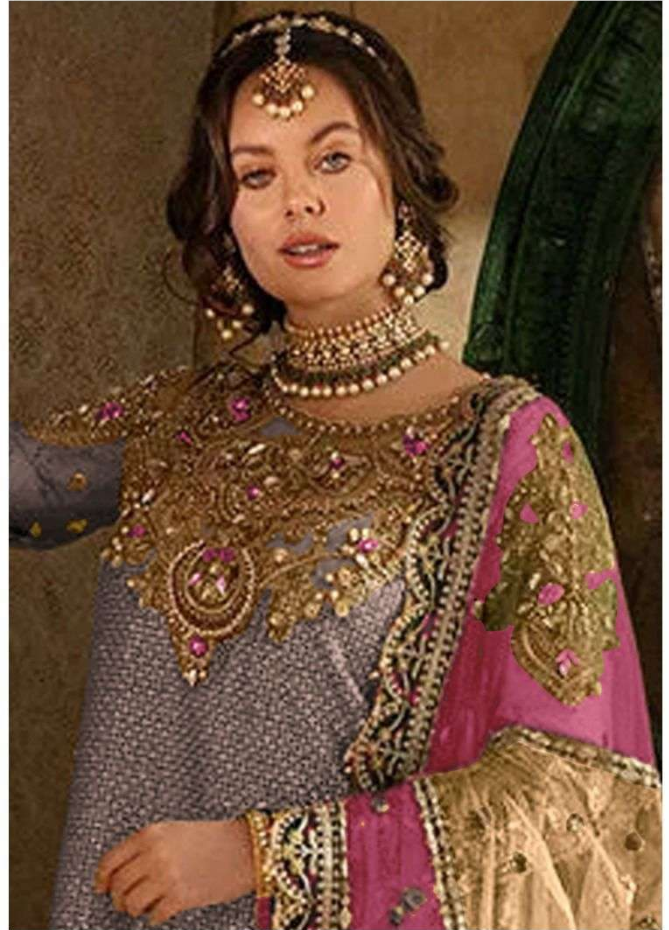

Serina^{TM}
Pakistani Suit
A BRAND BY MEGA EXPORT
S - 99 D