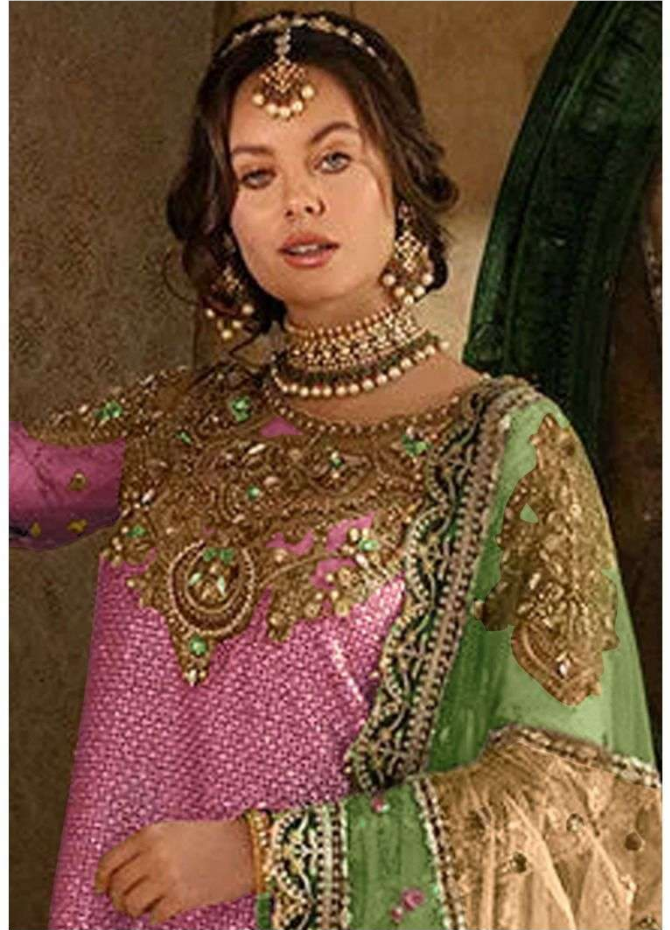

*Serina*TM
Pakistani Suit
A BRAND BY  MEGA EXPORT
S - 99 C

TOP - FOX GEORGETTE EMBROIDERY WORK
WITH HAND WORK
BOTTOM-SANTOON WITH PACH WORK
INNER-SANTOON
DUPATTA - BUTTERFLY NET WITH EMBROIDERY WORK

*Serina*TM
Pakistani Suit
A BRAND BY  MEGHA EXPORT
S - 99 C

TOP - FOX GEORGETTE EMBROIDERY WORK
WITH HAND WORK
BOTTOM-SANTOON WITH PACH WORK
INNER-SANTOON
DUPATTA - BUTTERFLY NET WITH EMBROIDERY WORK

*Serina*TM
Pakistani Suit
A BRAND BY  MEGHA EXPORT
S - 99 B

TOP - FOX GEORGETTE EMBROIDERY WORK
WITH HAND WORK
BOTTOM-SANTOON WITH PACH WORK
INNER-SANTOON
DUPATTA - BUTTERFLY NET WITH EMBROIDERY WORK

*Serina*TM
Pakistani Suit
A BRAND BY  MEGHA EXPORT
S - 99 A

TOP - FOX GEORGETTE EMBROIDERY WORK
WITH HAND WORK
BOTTOM-SANTOON WITH PACH WORK
INNER-SANTOON
DUPATTA - BUTTERFLY NET WITH EMBROIDERY WORK

*Serina*TM
Pakistani Suit
A BRAND BY  MEGA EXPORT
S - 99 D