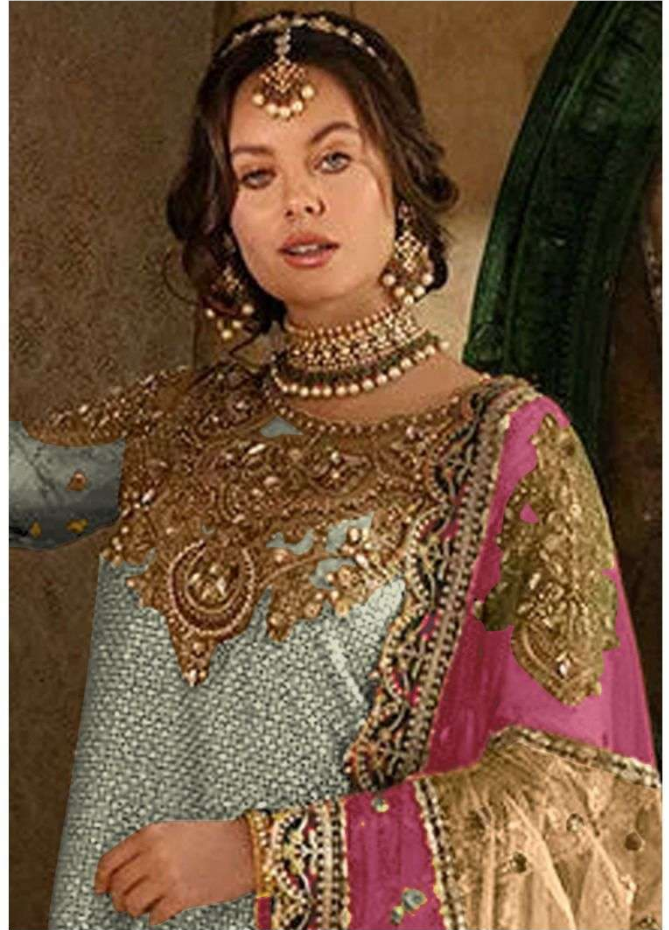

*Serina*TM
Pakistani Suit
A BRAND BY  MEGA EXPORT
S - 99 C

TOP - FOX GEORGETTE EMBROIDERY WORK
WITH HAND WORK
BOTTOM-SANTOON WITH PACH WORK
INNER-SANTOON
DUPATTA - BUTTERFLY NET WITH EMBROIDERY WORK

*Serina*TM
Pakistani Suit
A BRAND BY  MEGHA EXPORT
S - 99 C

TOP - FOX GEORGETTE EMBROIDERY WORK
WITH HAND WORK
BOTTOM-SANTOON WITH PACH WORK
INNER-SANTOON
DUPATTA - BUTTERFLY NET WITH EMBROIDERY WORK

*Serina*TM
Pakistani Suit
A BRAND BY  MEGHA EXPORT
S - 99 B

TOP - FOX GEORGETTE EMBROIDERY WORK
WITH HAND WORK
BOTTOM-SANTOON WITH PACH WORK
INNER-SANTOON
DUPATTA - BUTTERFLY NET WITH EMBROIDERY WORK

*Serina*TM
Pakistani Suit
A BRAND BY  MEGHA EXPORT
S - 99 A

TOP - FOX GEORGETTE EMBROIDERY WORK
WITH HAND WORK
BOTTOM-SANTOON WITH PACH WORK
INNER-SANTOON
DUPATTA - BUTTERFLY NET WITH EMBROIDERY WORK

*Serina*TM
Pakistani Suit
A BRAND BY  MEGA EXPORT
S - 99 D