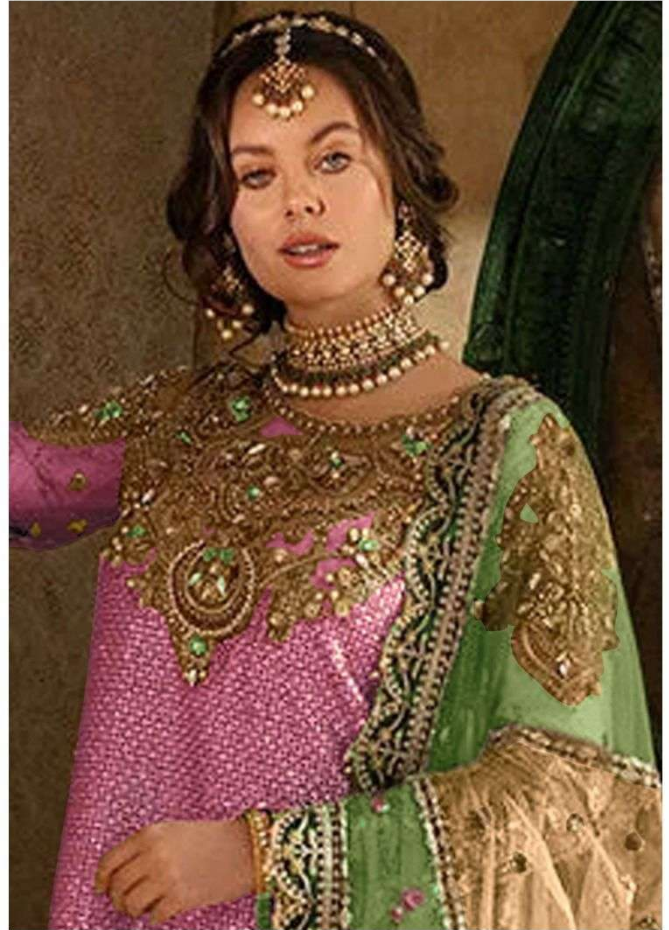

*Serina*TM
Pakistani Suit
A BRAND BY  MEGA EXPORT
S - 99 C

TOP - FOX GEORGETTE EMBROIDERY WORK
WITH HAND WORK
BOTTOM-SANTOON WITH PACH WORK
INNER-SANTOON
DUPATTA - BUTTERFLY NET WITH EMBROIDERY WORK

*Serina*TM
Pakistani Suit
A BRAND BY  MEGHA EXPORT
S - 99 C

TOP - FOX GEORGETTE EMBROIDERY WORK
WITH HAND WORK
BOTTOM-SANTOON WITH PACH WORK
INNER-SANTOON
DUPATTA - BUTTERFLY NET WITH EMBROIDERY WORK

*Serina*TM
Pakistani Suit
A BRAND BY  MEGHA EXPORT
S - 99 B

TOP - FOX GEORGETTE EMBROIDERY WORK
WITH HAND WORK
BOTTOM-SANTOON WITH PACH WORK
INNER-SANTOON
DUPATTA - BUTTERFLY NET WITH EMBROIDERY WORK

*Serina*TM
Pakistani Suit
A BRAND BY  MEGHA EXPORT
S - 99 A

TOP - FOX GEORGETTE EMBROIDERY WORK
WITH HAND WORK
BOTTOM-SANTOON WITH PACH WORK
INNER-SANTOON
DUPATTA - BUTTERFLY NET WITH EMBROIDERY WORK

*Serina*TM
Pakistani Suit
A BRAND BY  MEGA EXPORT
S - 99 D