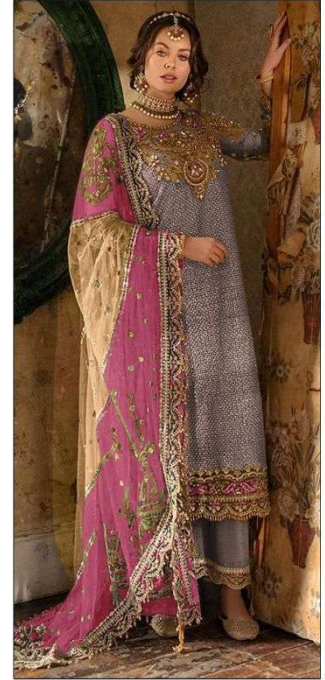

*Serina*TM
Pakistani Suit
A BRAND BY  MEGA EXPORT
S - 99 C

TOP - FOX GEORGETTE EMBROIDERY WORK
WITH HAND WORK
BOTTOM-SANTOON WITH PACH WORK
INNER-SANTOON
DUPATTA - BUTTERFLY NET WITH EMBROIDERY WORK

*Serina*TM
Pakistani Suit
A BRAND BY  MEGHA EXPORT
S - 99 C

TOP - FOX GEORGETTE EMBROIDERY WORK
WITH HAND WORK
BOTTOM-SANTOON WITH PACH WORK
INNER-SANTOON
DUPATTA - BUTTERFLY NET WITH EMBROIDERY WORK

*Serina*TM
Pakistani Suit
A BRAND BY  MEGHA EXPORT
S - 99 B

TOP - FOX GEORGETTE EMBROIDERY WORK
WITH HAND WORK
BOTTOM-SANTOON WITH PACH WORK
INNER-SANTOON
DUPATTA - BUTTERFLY NET WITH EMBROIDERY WORK

TOP - FOX GEORGETTE EMBROIDERY WORK
WITH HAND WORK
BOTTOM-SANTOON WITH PACH WORK
INNER-SANTOON
DUPATTA - BUTTERFLY NET WITH EMBROIDERY WORK

S - 99 A

S - 99 B

S - 99 C

S - 99 D