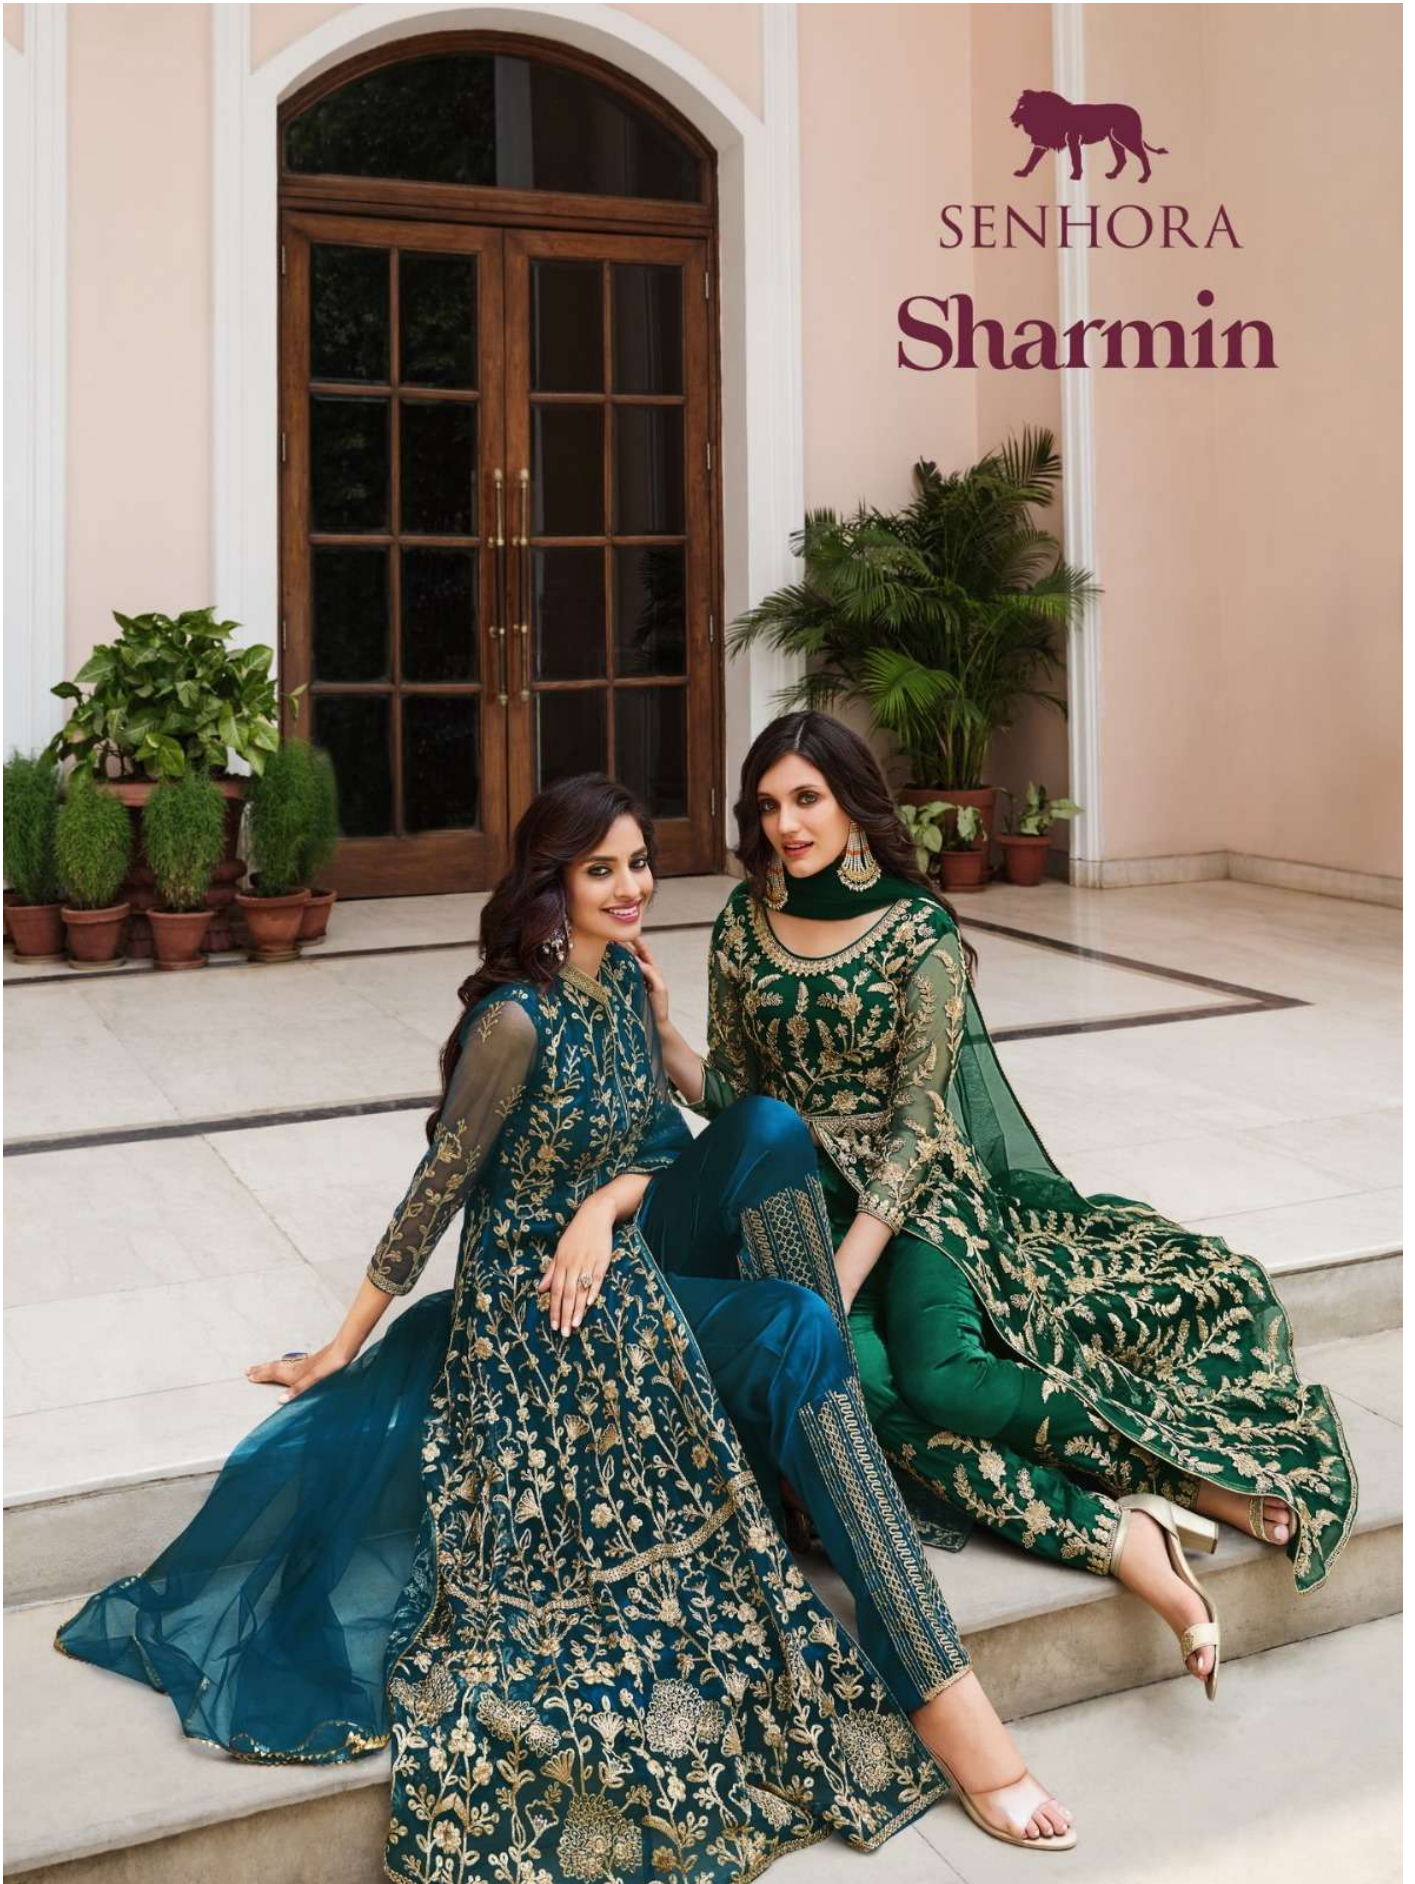

SENHORA
Sharmin

SENHORA

THE *Gorgeous style*
Presenting elegant &
unique effortless style
that perfectly blends
with the trends of
the season.

SENHORA

Sharmin

SENHORA

Universal vouge

Enhance one of these exclusive designs to create a beautiful style story.

2065

SENHORA

Silky grands

Your elegance all be aise for all to behold and enjoy, celebrate your distinctive side with this exquisite Indian style collection

SENHORA

The classic

Grace is her jewel, she carry it with passion. Allure is her attire, she carry it with a style.

Silky grands

Your elegance will be proof for all to behold and enjoy, celebrate your delicate side with the exquisite Indian silk collection

2066
🌀

SENHORA

SENHORA

Sharmin

2064

2065

2066

2067

SENHORA

The classic

Grace is her jewel, she carries it with poise. Attitude is her attire, she carries it with a style.

2067