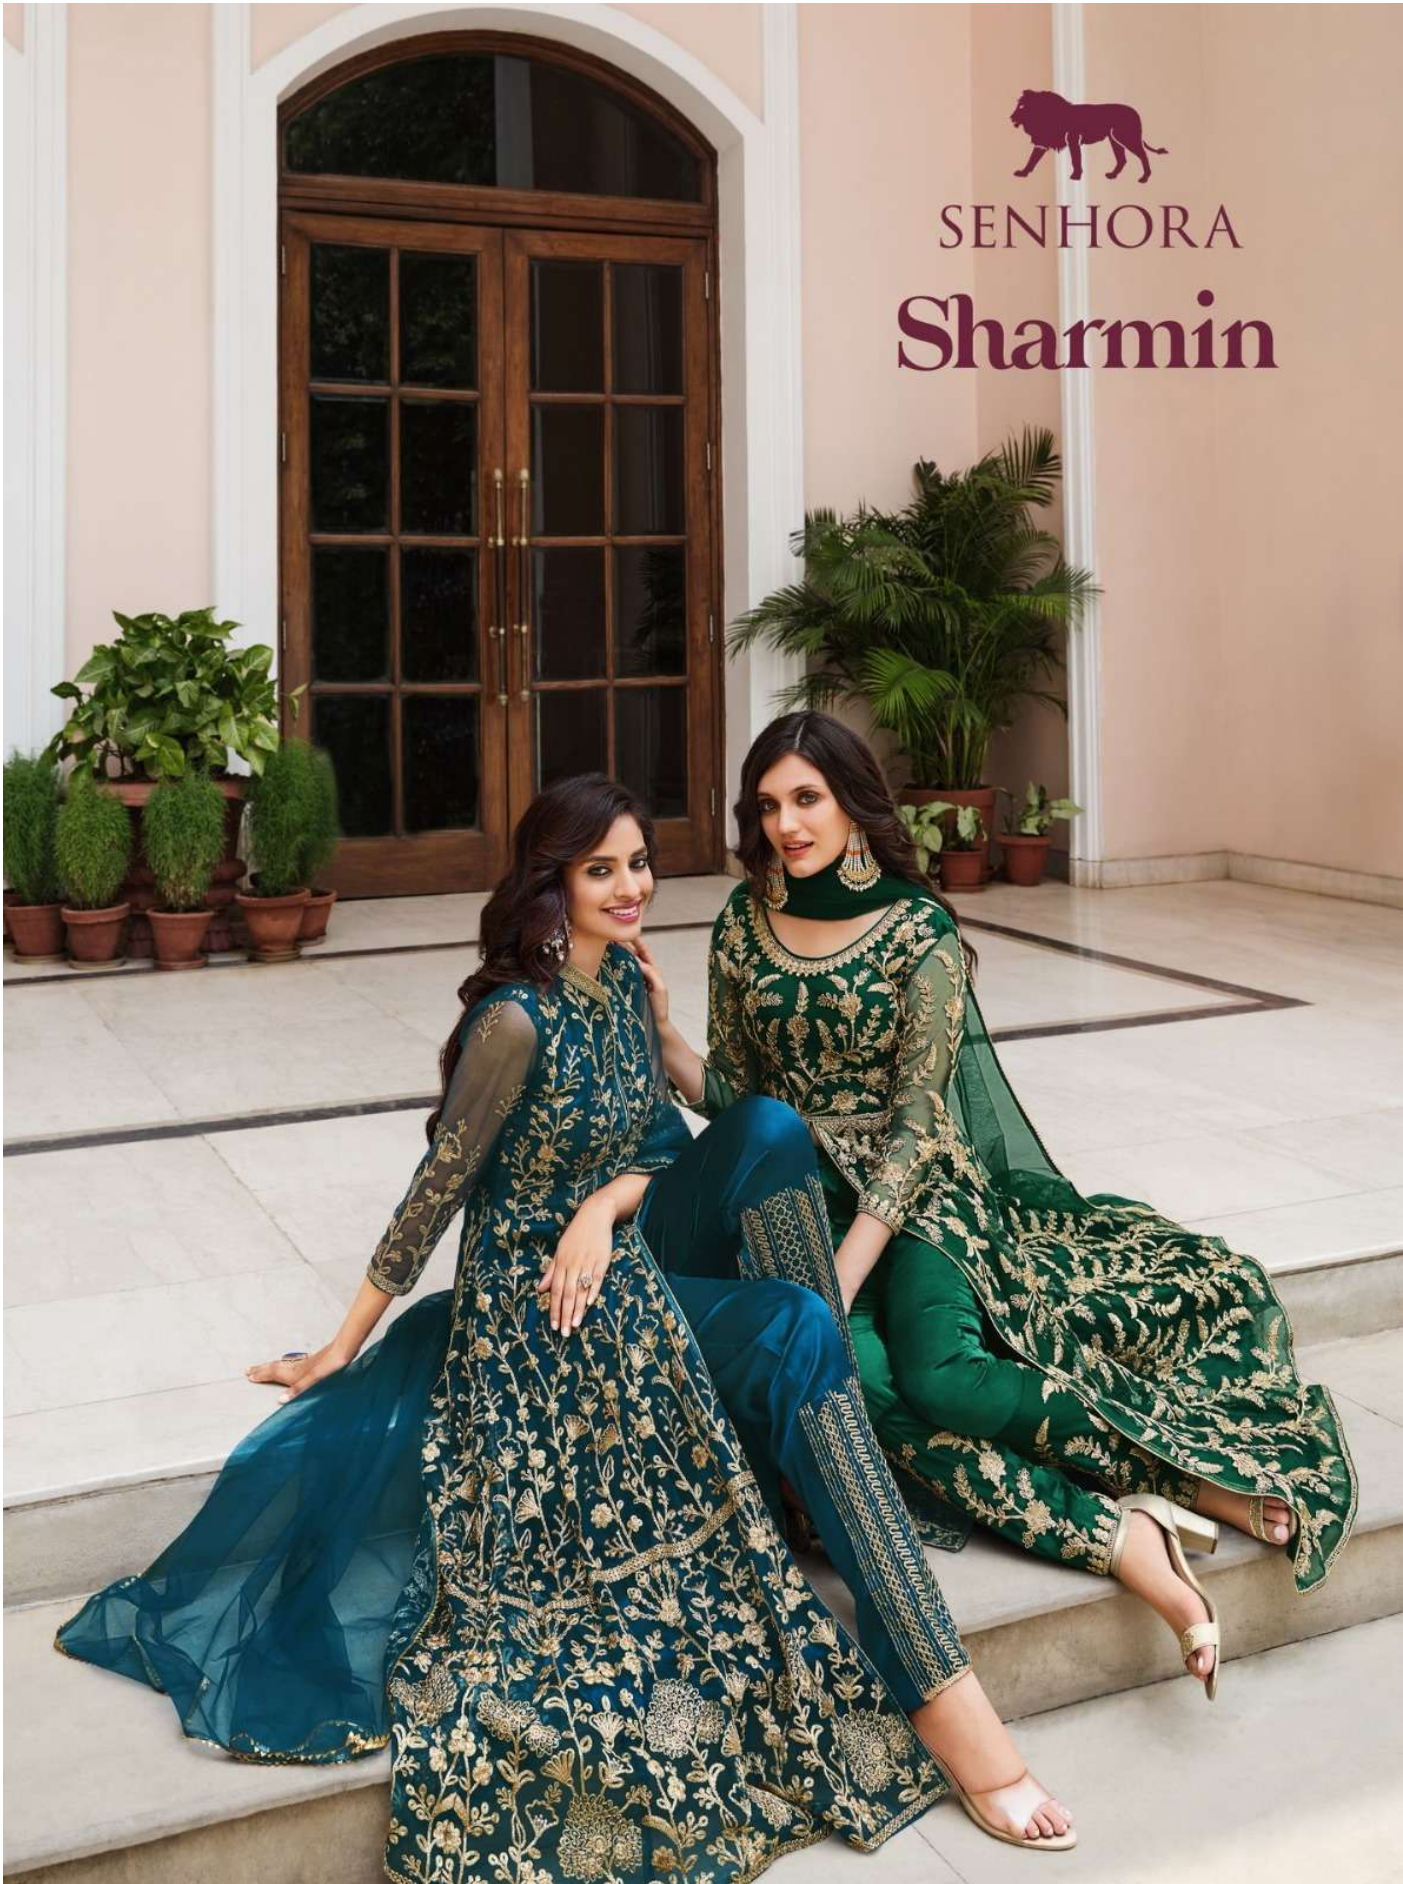

SENHORA
Sharmin

SENHORA

THE *Gorgeous style*
Presenting elegant &
unique effortless style
that perfectly blends
with the trends of
the season.

SENHORA

Sharmin

SENHORA

Universal vouge

Enhance one of these exclusive designs to create a beautiful style story.

2065

SENHORA

Silky grands

Your elegance all be aise for all to behold and enjoy, celebrate your distinctive side with this exquisite Indian style collection

SENHORA

The classic

Grace is her jewel, she carry it with passion. Allure is her attire, she carry it with a style.

Silky grands

Your elegance will be proof for all to behold and enjoy, celebrate your delicate side with the exquisite Indian silk collection

2066
🌀

SENHORA

SENHORA

Sharmin

2064

2065

2066

2067

SENHORA

The classic

Grace is her jewel, she carries it with poise. Attitude is her attire, she carries it with a style.

2067