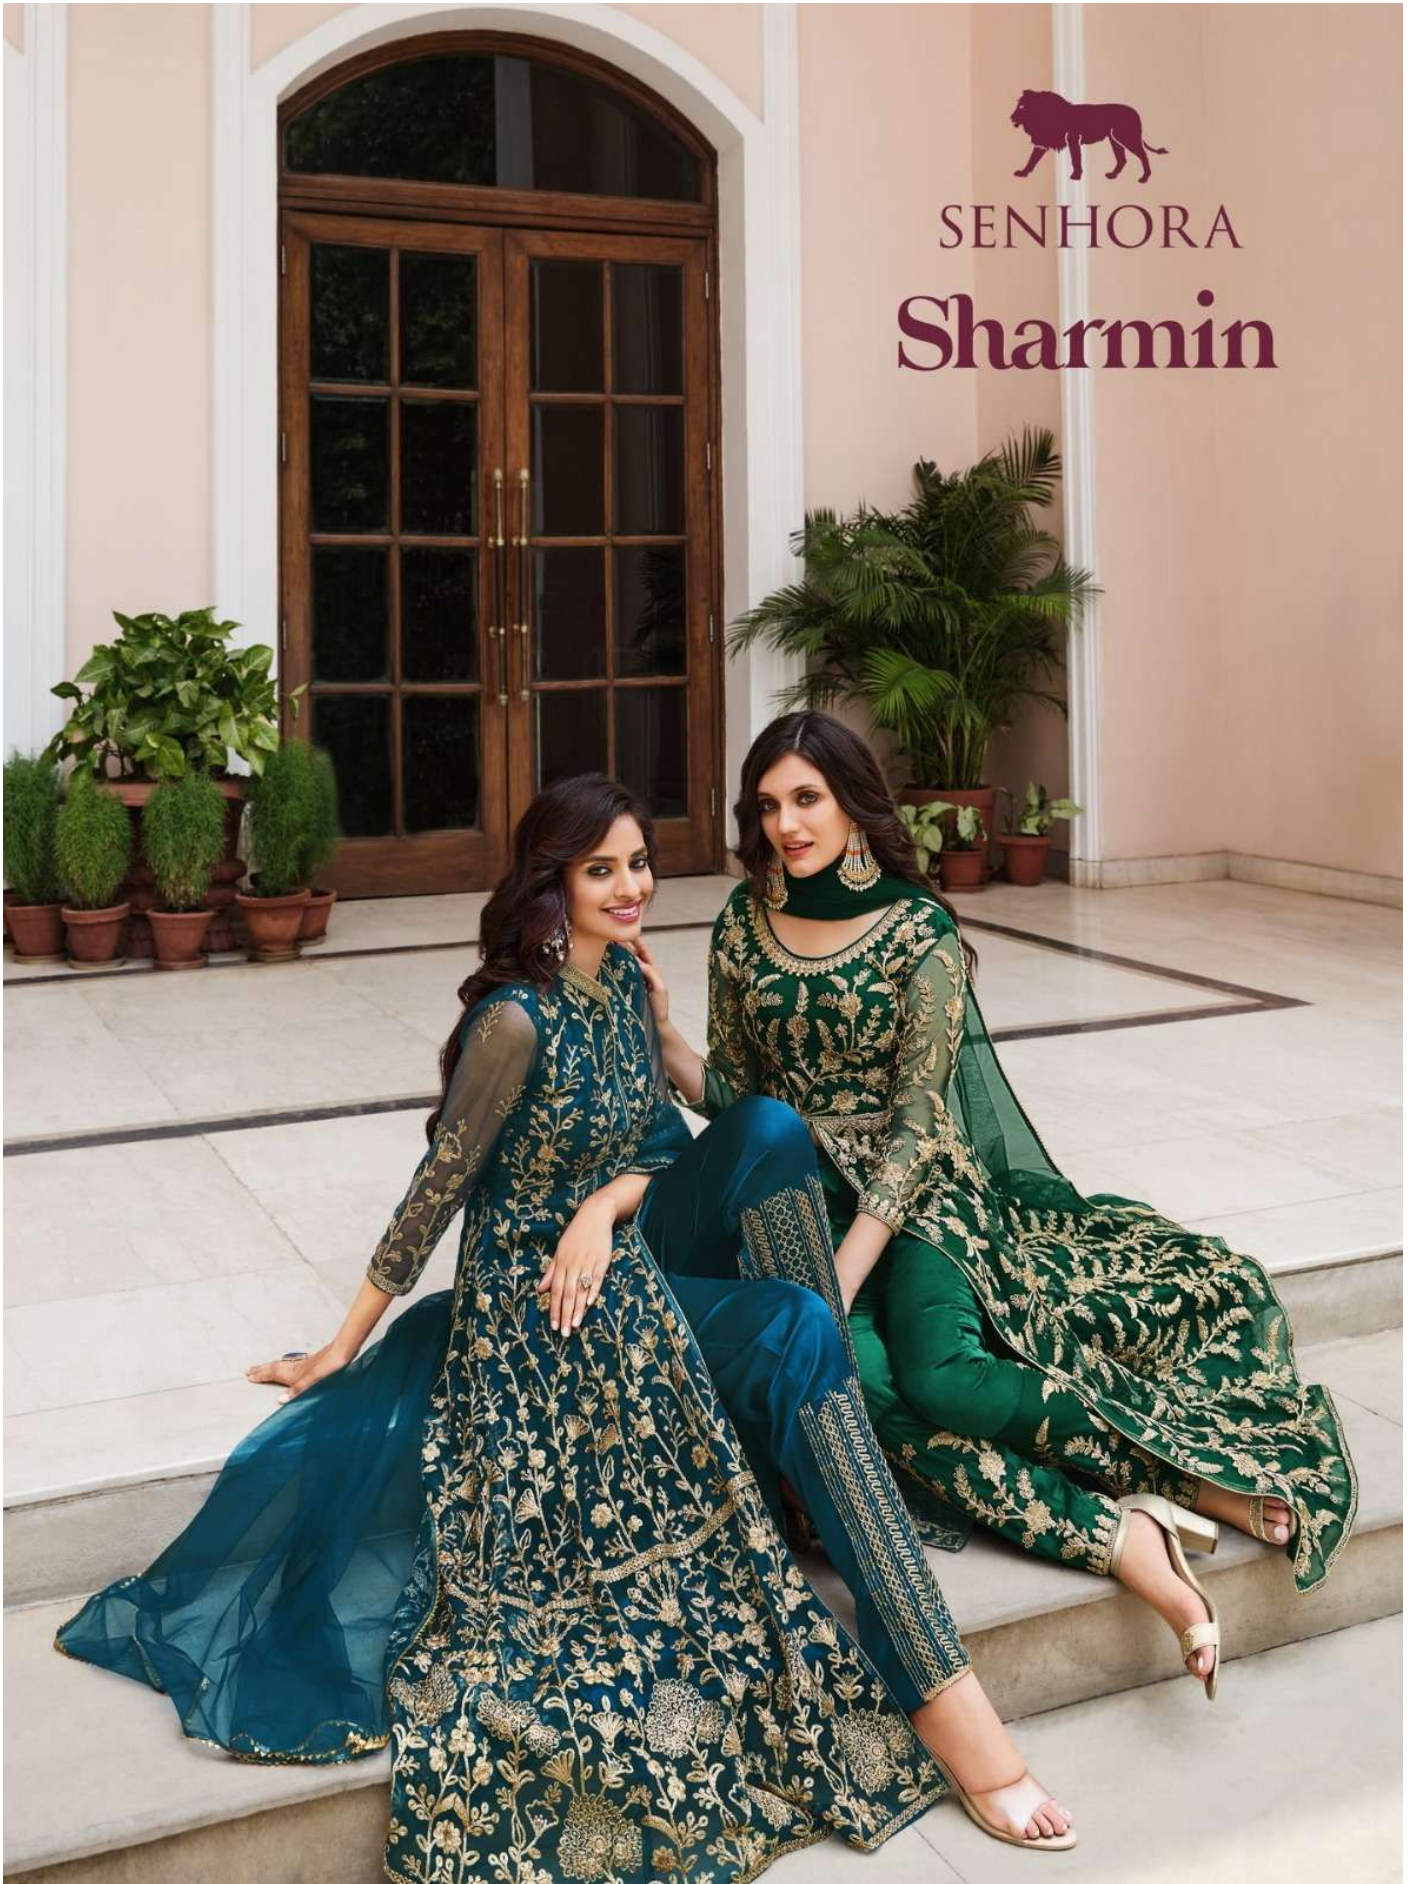

SENHORA  
**Sharmin**

SENHORA

**THE** *Gorgeous style*  
Presenting elegant &  
unique effortless style  
that perfectly blends  
with the trends of  
the season.

SENHORA

Sharmin

  
SENHORA

Universal vouge

Enhance one of these exclusive designs to create a beautiful style story.

## Fashion

Amplify your wardrobe with fashionable parache.

Fashion

Amplify your wardrobe with fashionable parachi.

SENHORA

2065

SENHORA

Silky grands

## Silky grands

Your elegance all be seen for all to behold and enjoy, celebrate your delicate side with the exquisite Indian silk collection

2066

  
SENHORA

SENHORA

2064

2065

Sharmin

2066

2067

  
SENHORA

The classic

Grace is her jewel, she carries it with poise. Attitude is her attire, she carries it with a style.

2067  
