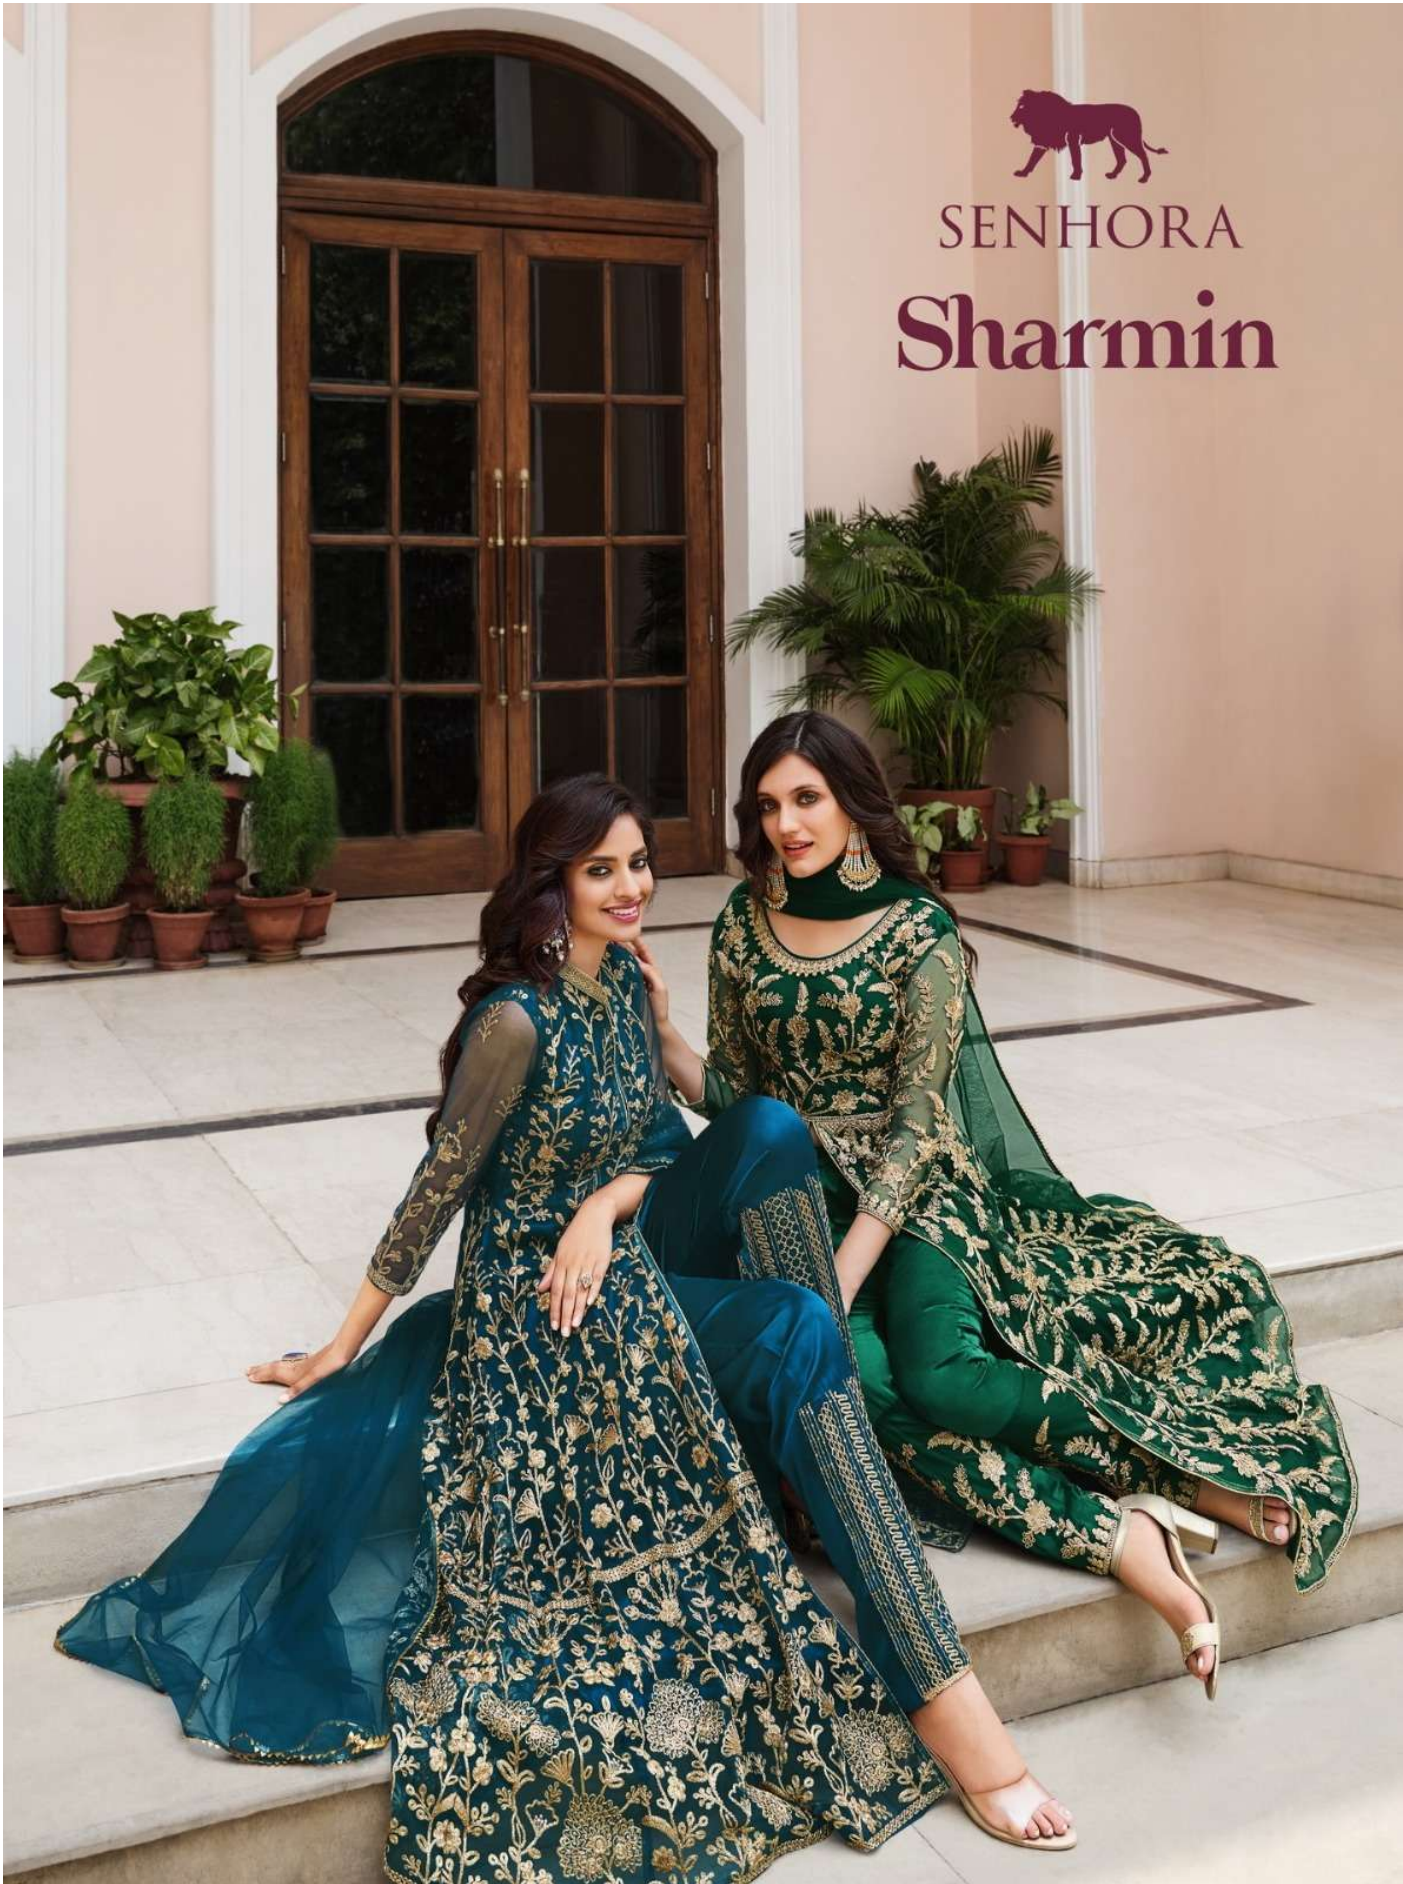

SENHORA  
**Sharmin**

SENHORA

**THE** *Gorgeous style*  
Presenting elegant &  
unique effortless style  
that perfectly blends  
with the trends of  
the season.

SENHORA

Sharmin

  
SENHORA

Universal vouge

Enhance one of these exclusive designs to create a beautiful style story.

## Silky grands

Your elegance all be seen for all to behold and enjoy, celebrate your delicate side with the exquisite Indian silk collection

2066

  
SENHORA

SENHORA

2064

2065

Sharmin

2066

2067

  
SENHORA

The classic

Grace is her jewel, she carries it with poise. Attitude is her attire, she carries it with a style.

2067  
