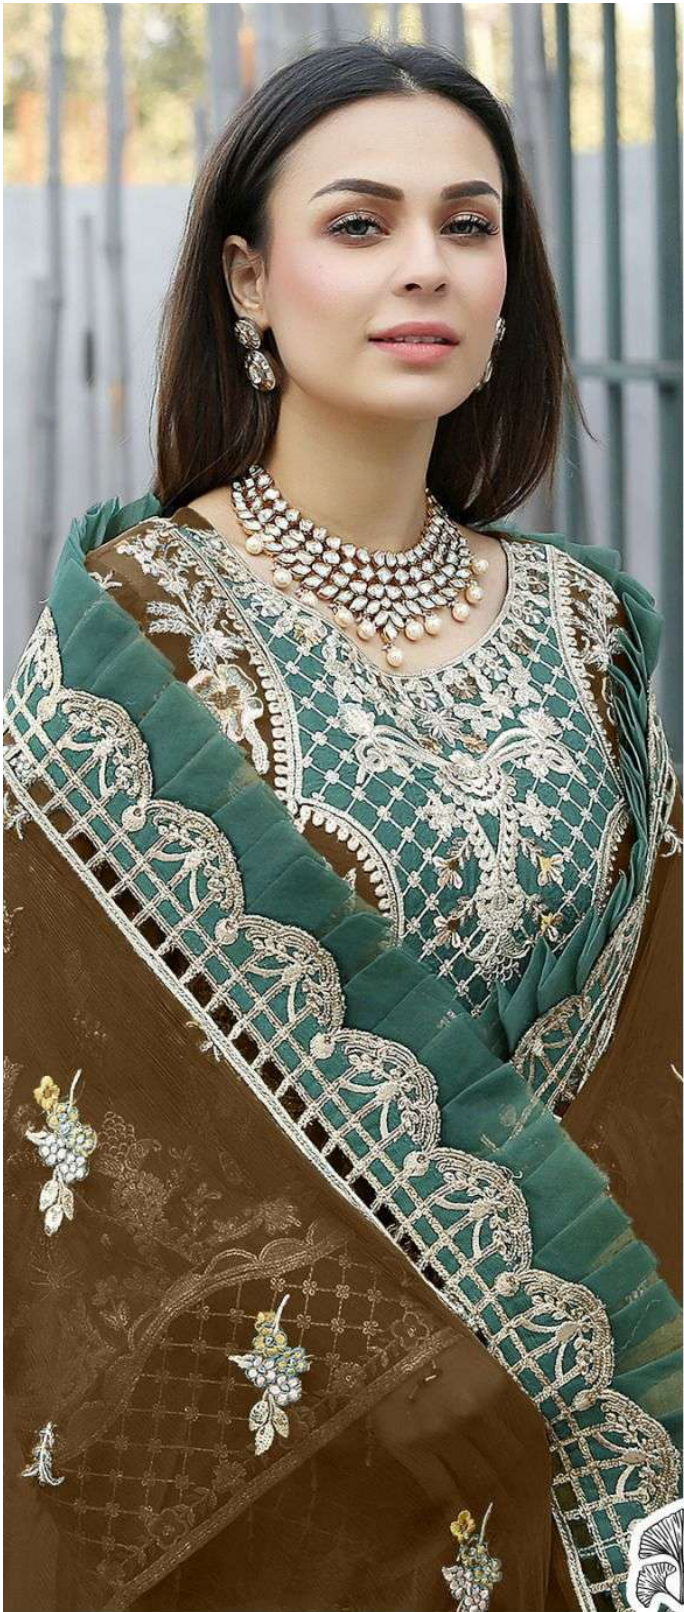

ZAHA
SAMANTHA

ZAHA
SAMANTHA

SAMANTHA ZAHA

D.No.10132-D

TOP Faux Georgette with Embroidery

BOTTOM-INNER Dull santoon

DUPATTA Nazmin with Embroidery

SAMANTHA

ZAHA

D.No.10132-B

TOP Faux Georgette
with Embroidery

BOTTOM-INNER Dull santoon

DUPATTA Nazmin with
Embroidery

SAMANTHA

ZAHA

D.No.10132-C

TOP Faux Georgette with Embroidery

BOTTOM-INNER Dull santoon

DUPATTA Nazmin with Embroidery

SAMANTHA ZAHA

TOP Faux Georgette with Embroidery

BOTTOM-INNER Dull santoon

D.No.10132-A

DUPATTA Nazmin with Embroidery

ZAHA

SAMANTHA

TOP Fox Georgette
with Embroidery

BOTTOM-INNER Dull santoon

DUPATTA Nazmin with
Embroidery

10132-A

10132-B

10132-C