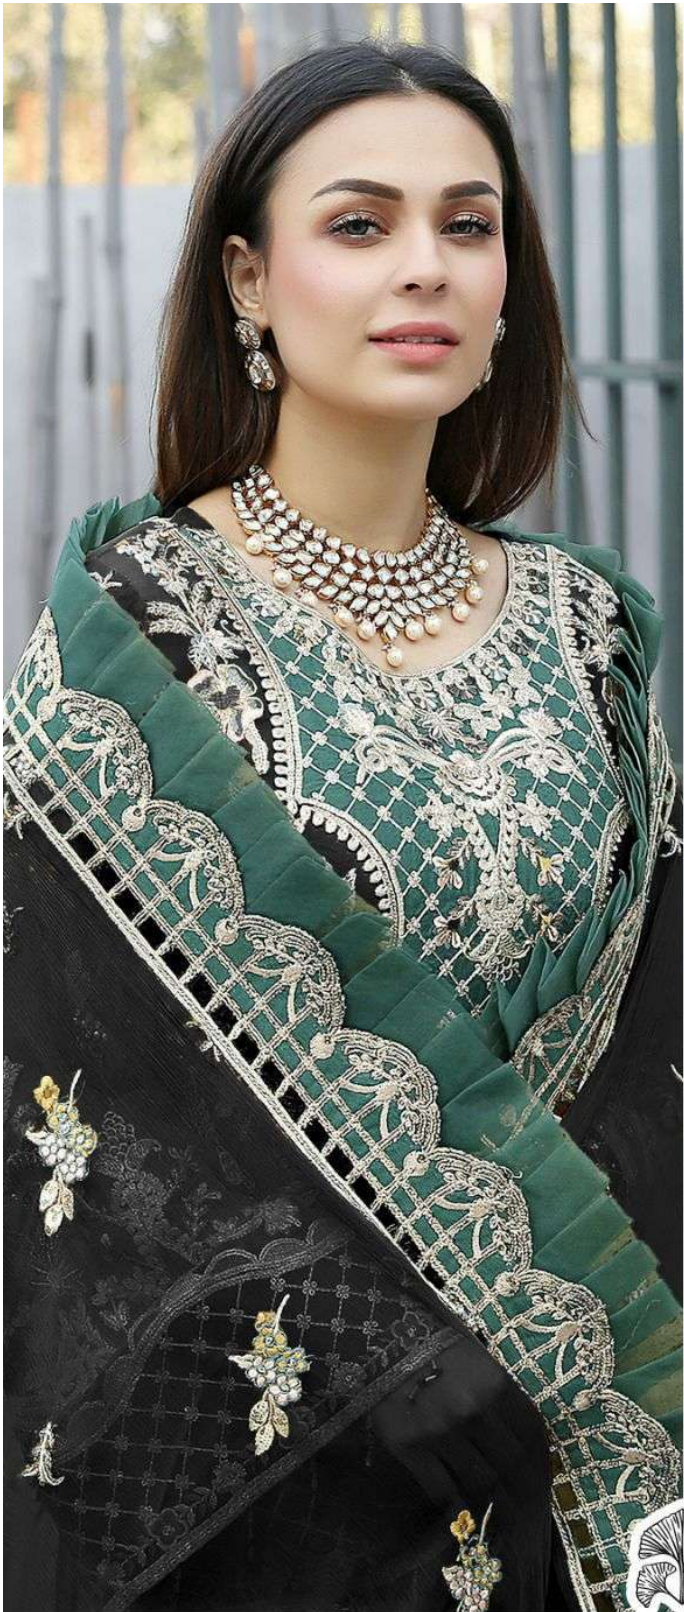

ZAHA
SAMANTHA

ZAHA
SAMANTHA

SAMANTHA

ZAHA

D.No.10132-D

TOP Faux Georgette with Embroidery

BOTTOM-INNER Dull santoon

DUPATTA Nazmin with Embroidery

SAMANTHA

ZAHA

D.No.10132-B

TOP Faux Georgette
with Embroidery

BOTTOM-INNER Dull santoon

DUPATTA Nazmin with
Embroidery

SAMANTHA

ZAHA

D.No.10132-C

TOP Faux Georgette with Embroidery

BOTTOM-INNER Dull santoon

DUPATTA Nazmin with Embroidery

SAMANTHA ZAHA

TOP Faux Georgette with Embroidery

BOTTOM-INNER Dull santoon

D.No.10132-A

DUPATTA Nazmin with Embroidery

ZAHA

SAMANTHA

TOP Fox Georgette with Embroidery

BOTTOM-INNER Dull santoon

DUPATTA Nazmin with Embroidery

10132-A

10132-B