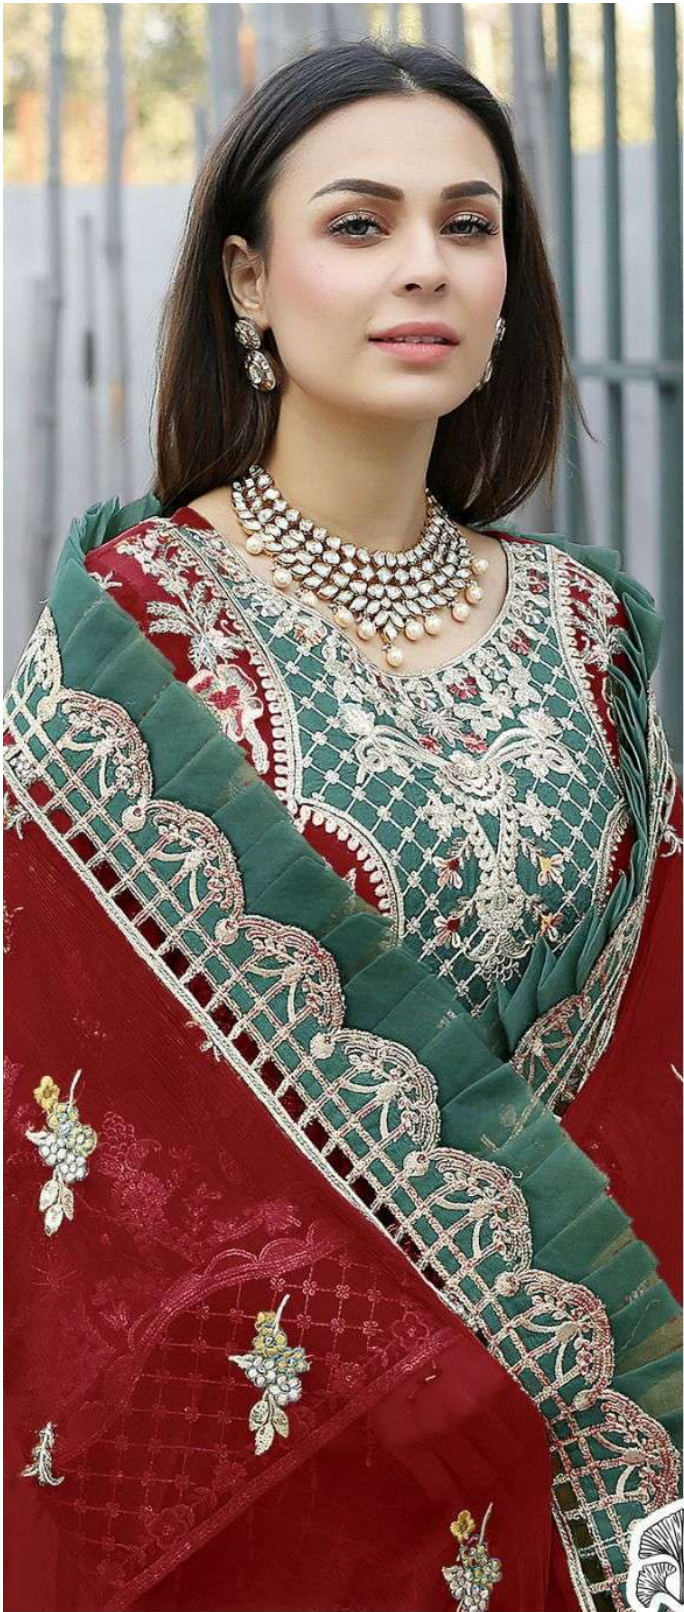

ZAHA
SAMANTHA

ZAHA
SAMANTHA

SAMANTHA

ZAHA

D.No.10132-D

TOP Faux Georgette with Embroidery

BOTTOM-INNER Dull santoon

DUPATTA Nazmin with Embroidery

SAMANTHA

ZAHA

D.No.10132-B

TOP Faux Georgette
with Embroidery

BOTTOM-INNER Dull santoon

DUPATTA Nazmin with
Embroidery

SAMANTHA

ZAHA

D.No.10132-C

TOP Faux Georgette with Embroidery

BOTTOM-INNER Dull santoon

DUPATTA Nazmin with Embroidery

SAMANTHA ZAHA

TOP Faux Georgette with Embroidery

BOTTOM-INNER Dull santoon

D.No.10132-A

DUPATTA Nazmin with Embroidery

ZAHA

SAMANTHA

TOP Fox Georgette with Embroidery

BOTTOM-INNER Dull santoon

DUPATTA Nazmin with Embroidery

10132-A

10132-B