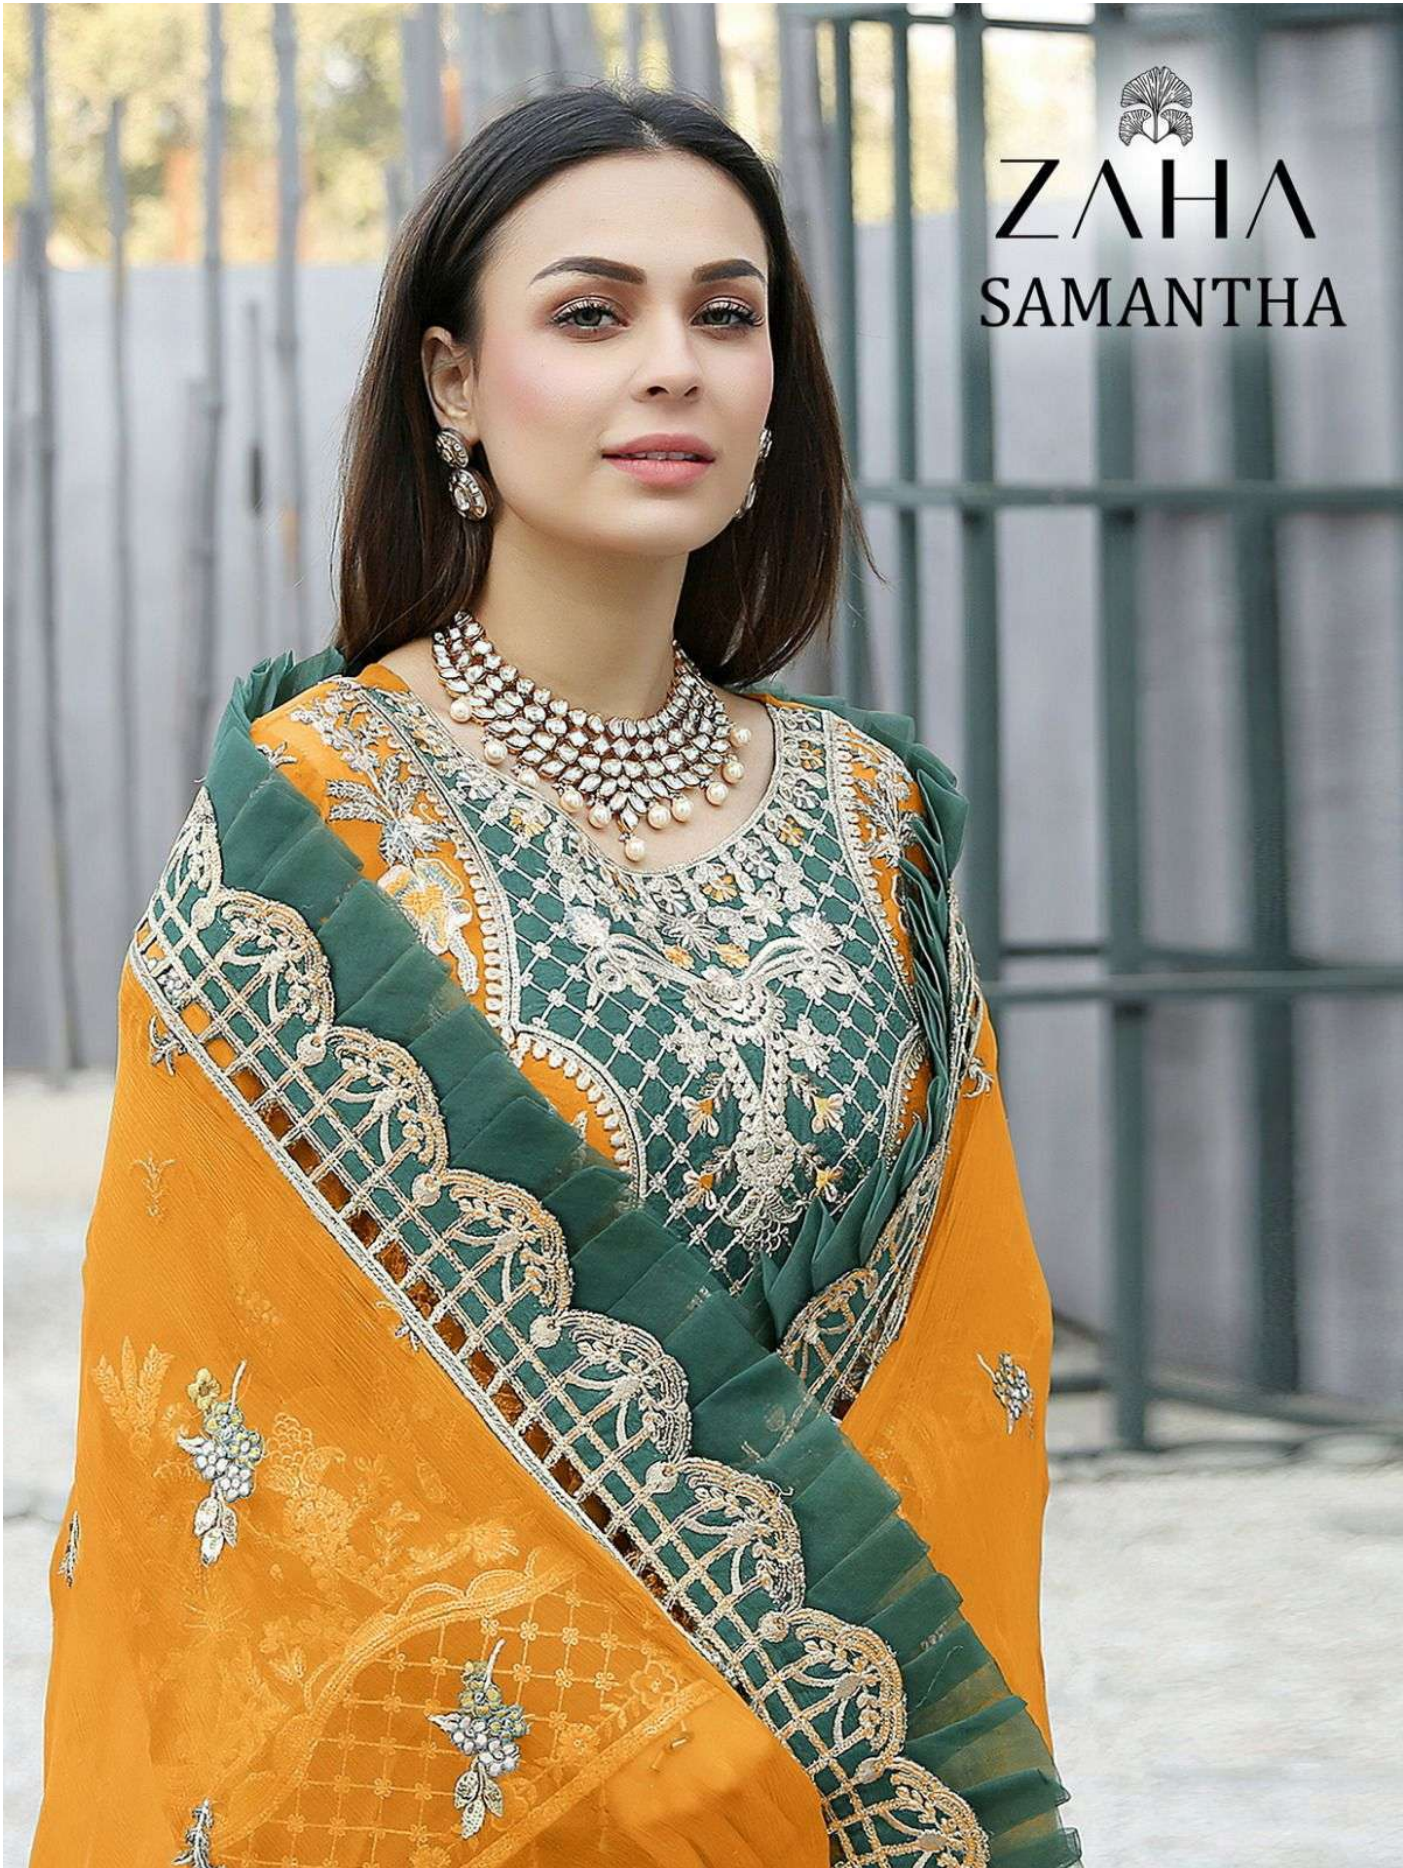

ZAHA
SAMANTHA

ZAHA
SAMANTHA

SAMANTHA ZAHA

D.No.10132-D

TOP Faux Georgette with Embroidery

BOTTOM-INNER Dull santoon

DUPATTA Nazmin with Embroidery

SAMANTHA **ZAHA**

D.No.10132-B

TOP Faux Georgette with Embroidery

BOTTOM-INNER Dull santoon

DUPATTA Nazmin with Embroidery

SAMANTHA

ZAHA

D.No.10132-C

TOP Faux Georgette with Embroidery

BOTTOM-INNER Dull santoon

DUPATTA Nazmin with Embroidery

SAMANTHA ZAHA

TOP Faux Georgette with Embroidery

BOTTOM-INNER Dull santoon

D.No.10132-A

DUPATTA Nazmin with Embroidery

ZAHA

SAMANTHA

TOP Fox Georgette with Embroidery

BOTTOM-INNER Dull santoon

DUPATTA Nazmin with Embroidery

10132-A

10132-B

10132-C

10132-D