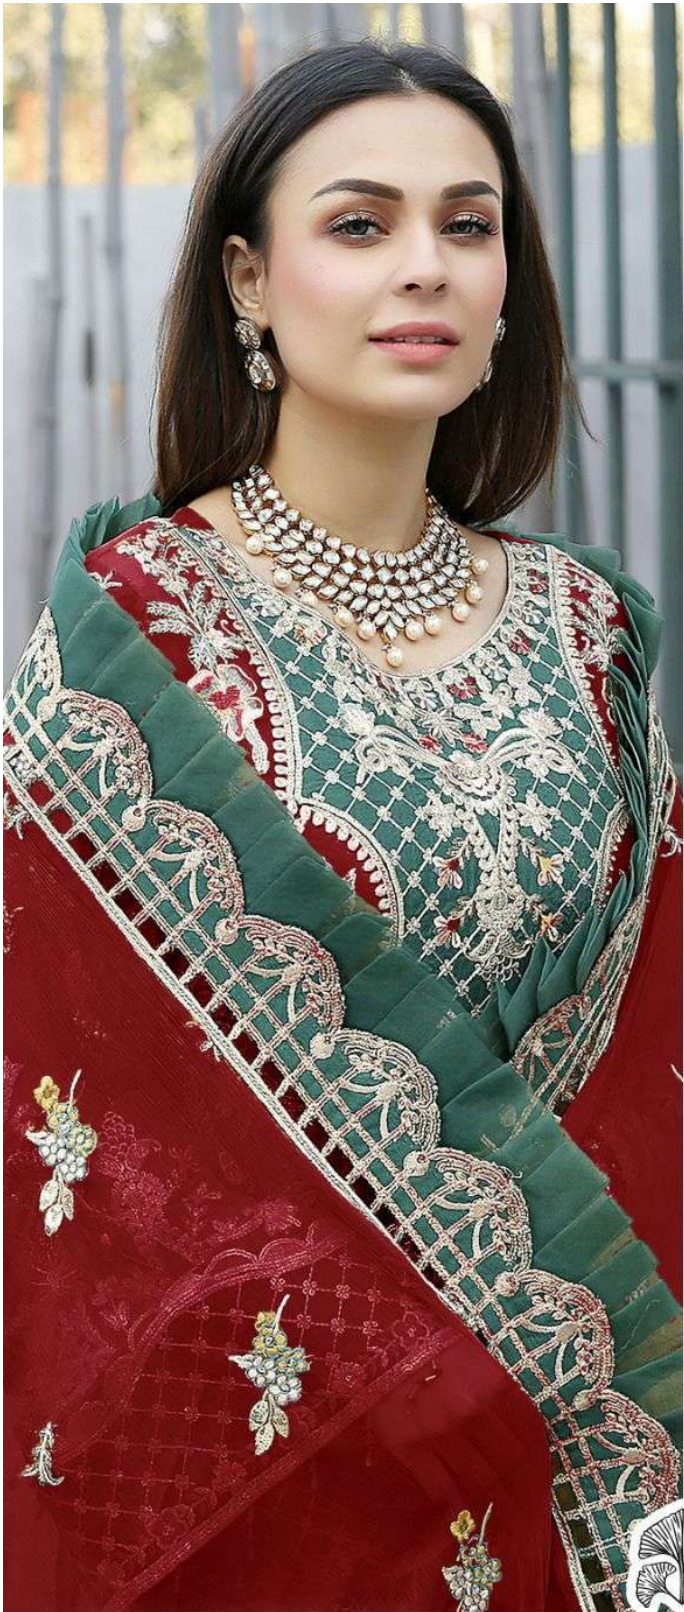

ZAHA
SAMANTHA

ZAHA
SAMANTHA

SAMANTHA ZAHA

D.No.10132-D

TOP Faux Georgette with Embroidery

BOTTOM-INNER Dull santoon

DUPATTA Nazmin with Embroidery

SAMANTHA

ZAHA

D.No.10132-B

TOP Faux Georgette
with Embroidery

BOTTOM-INNER Dull santoon

DUPATTA Nazmin with
Embroidery

SAMANTHA

ZAHA

D.No.10132-C

TOP Faux Georgette with Embroidery

BOTTOM-INNER Dull santoon

DUPATTA Nazmin with Embroidery

SAMANTHA ZAHA

D.No.10132-A

TOP Faux Georgette with Embroidery

BOTTOM-INNER Dull santoon

DUPATTA Nazmin with Embroidery

ZAHA

SAMANTHA

TOP Fox Georgette
with Embroidery

BOTTOM-INNER Dull santoon

DUPATTA Nazmin with
Embroidery

10132-A

10132-B

10132-C