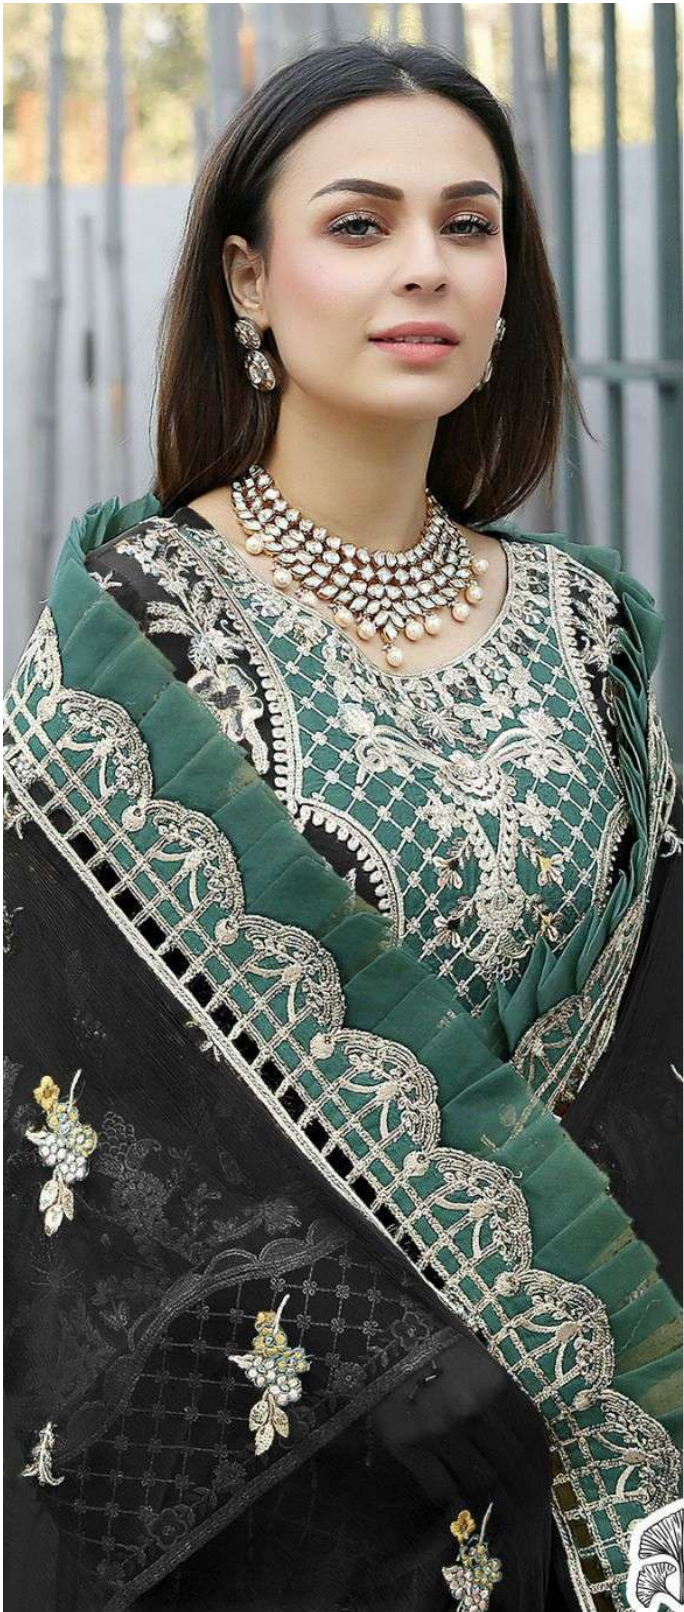

ZAHA
SAMANTHA

ZAHA
SAMANTHA

SAMANTHA

ZAHA

D.No.10132-D

TOP Faux Georgette with Embroidery

BOTTOM-INNER Dull santoon

DUPATTA Nazmin with Embroidery

SAMANTHA

ZAHA

D.No.10132-B

TOP Faux Georgette with Embroidery

BOTTOM-INNER Dull santoon

DUPATTA Nazmin with Embroidery

SAMANTHA

ZAHA

D.No.10132-C

TOP Faux Georgette with Embroidery

BOTTOM-INNER Dull santoon

DUPATTA Nazmin with Embroidery

SAMANTHA ZAHA

TOP Faux Georgette with Embroidery

BOTTOM-INNER Dull santoon

D.No.10132-A

DUPATTA Nazmin with Embroidery

ZAHA

SAMANTHA

TOP Fox Georgette with Embroidery

BOTTOM-INNER Dull santoon

DUPATTA Nazmin with Embroidery

10132-A

10132-B