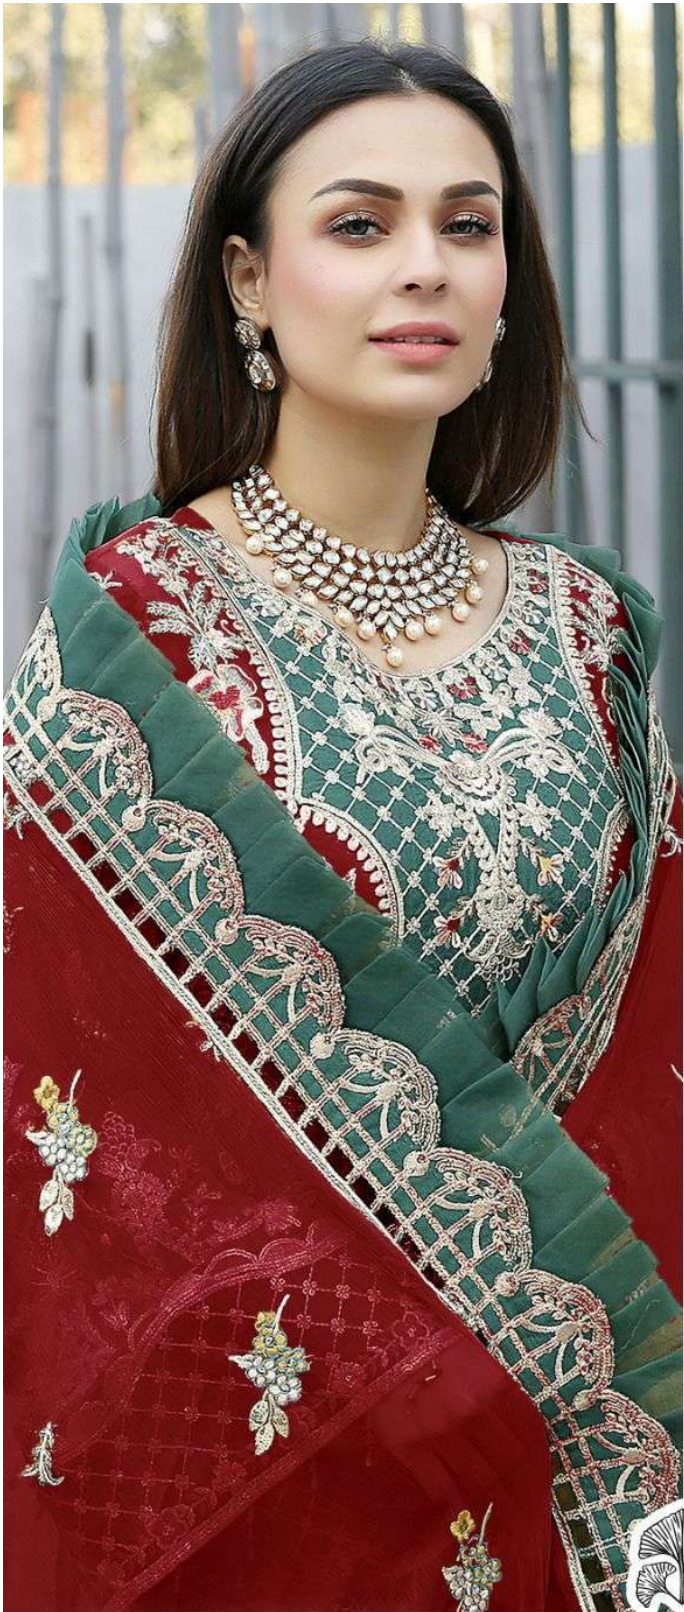

ZAHA
SAMANTHA

ZAHA
SAMANTHA

SAMANTHA

ZAHA

D.No.10132-D

TOP Faux Georgette with Embroidery

BOTTOM-INNER Dull santoon

DUPATTA Nazmin with Embroidery

SAMANTHA

ZAHA

D.No.10132-B

TOP Faux Georgette with Embroidery

BOTTOM-INNER Dull santoon

DUPATTA Nazmin with Embroidery

SAMANTHA

ZAHA

D.No.10132-C

TOP Faux Georgette with Embroidery

BOTTOM-INNER Dull santoon

DUPATTA Nazmin with Embroidery

SAMANTHA ZAHA

TOP Faux Georgette with Embroidery

BOTTOM-INNER Dull santoon

D.No.10132-A

DUPATTA Nazmin with Embroidery

ZAHA

SAMANTHA

TOP Fox Georgette with Embroidery

BOTTOM-INNER Dull santoon

DUPATTA Nazmin with Embroidery

10132-A

10132-B