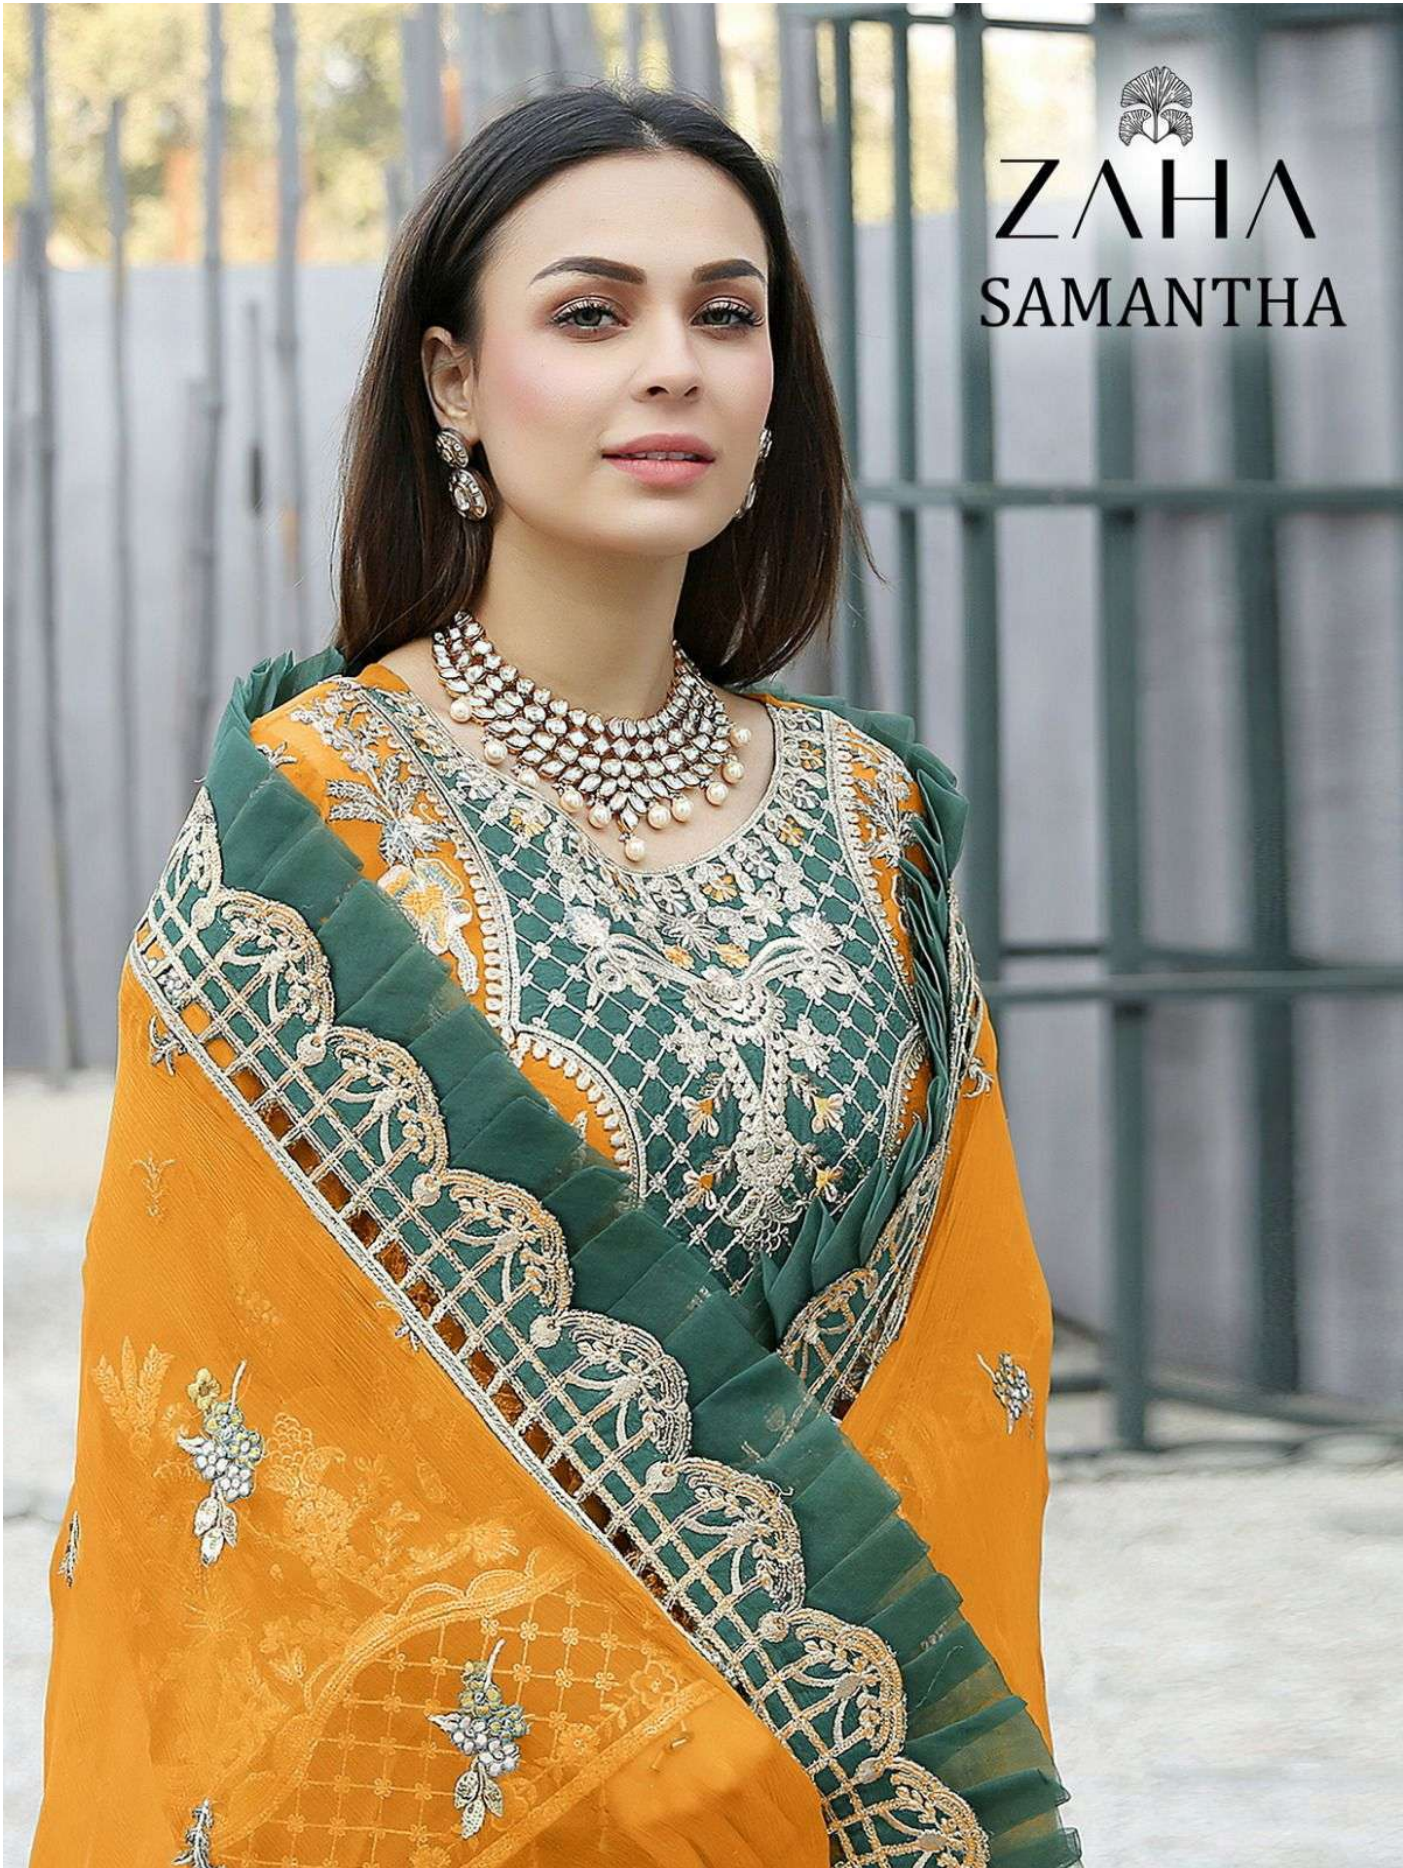

ZAHA
SAMANTHA

ZAHA
SAMANTHA

SAMANTHA ZAHA

D.No.10132-D

TOP Faux Georgette with Embroidery

BOTTOM-INNER Dull santoon

DUPATTA Nazmin with Embroidery

SAMANTHA

ZAHA

D.No.10132-B

TOP Faux Georgette
with Embroidery

BOTTOM-INNER Dull santoon

DUPATTA Nazmin with
Embroidery

SAMANTHA

ZAHA

D.No.10132-C

TOP Faux Georgette with Embroidery

BOTTOM-INNER Dull santoon

DUPATTA Nazmin with Embroidery

SAMANTHA ZAHA

D.No.10132-A

TOP Faux Georgette with Embroidery

BOTTOM-INNER Dull santoon

DUPATTA Nazmin with Embroidery

ZAHA

SAMANTHA

TOP Fox Georgette
with Embroidery

BOTTOM-INNER Dull santoon

DUPATTA Nazmin with
Embroidery

10132-A

10132-B

10132-C