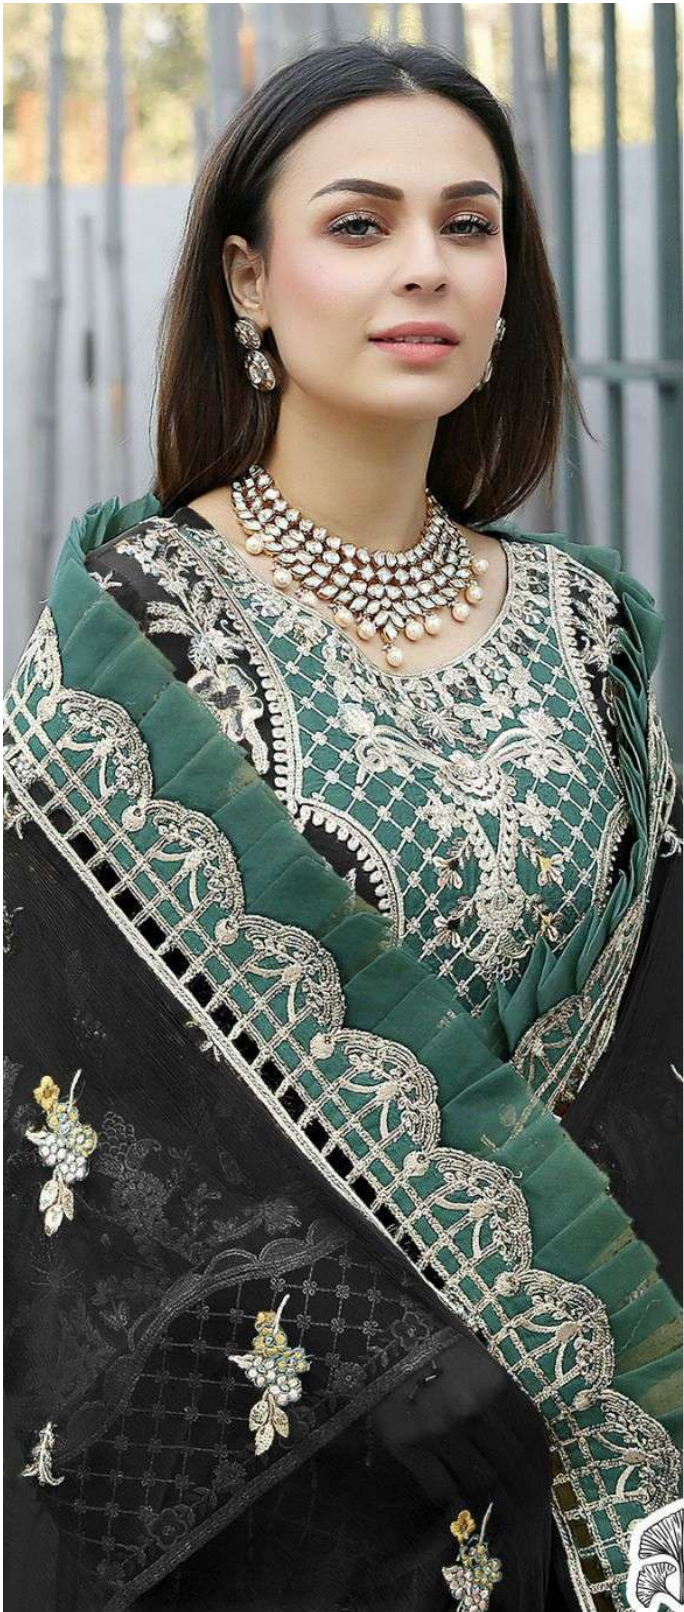

ZAHA
SAMANTHA

ZAHA
SAMANTHA

SAMANTHA ZAHA

D.No.10132-D

TOP Faux Georgette with Embroidery

BOTTOM-INNER Dull santoon

DUPATTA Nazmin with Embroidery

SAMANTHA

ZAHA

D.No.10132-B

TOP Faux Georgette
with Embroidery

BOTTOM-INNER Dull santoon

DUPATTA Nazmin with
Embroidery

SAMANTHA

ZAHA

D.No.10132-C

TOP Faux Georgette with Embroidery

BOTTOM-INNER Dull santoon

DUPATTA Nazmin with Embroidery

SAMANTHA ZAHA

D.No.10132-A

TOP Faux Georgette with Embroidery

BOTTOM-INNER Dull santoon

DUPATTA Nazmin with Embroidery

ZAHA

SAMANTHA

TOP Fox Georgette
with Embroidery

BOTTOM-INNER Dull santoon

DUPATTA Nazmin with
Embroidery

10132-A

10132-B

10132-C