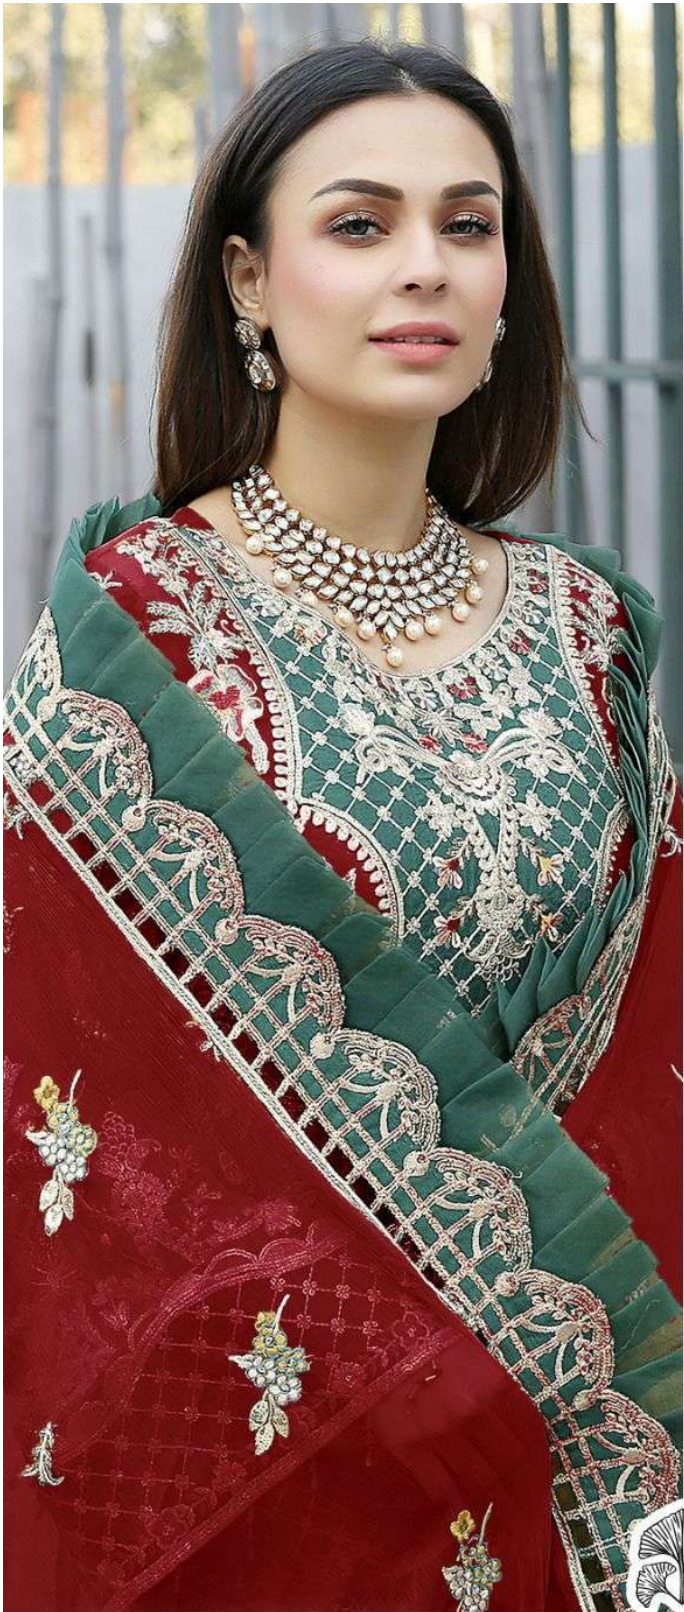

ZAHA
SAMANTHA

ZAHA
SAMANTHA

SAMANTHA ZAHA

D.No.10132-D

TOP Faux Georgette with Embroidery

BOTTOM-INNER Dull santoon

DUPATTA Nazmin with Embroidery

SAMANTHA **ZAHA**

D.No.10132-B

TOP Faux Georgette with Embroidery

BOTTOM-INNER Dull santoon

DUPATTA Nazmin with Embroidery

SAMANTHA

ZAHA

D.No.10132-C

TOP Faux Georgette with Embroidery

BOTTOM-INNER Dull santoon

DUPATTA Nazmin with Embroidery

SAMANTHA ZAHA

TOP Faux Georgette with Embroidery

BOTTOM-INNER Dull santoon

D.No.10132-A

DUPATTA Nazmin with Embroidery

ZAHA

SAMANTHA

TOP Fox Georgette with Embroidery

BOTTOM-INNER Dull santoon

DUPATTA Nazmin with Embroidery

10132-A

10132-B

10132-C

10132-D