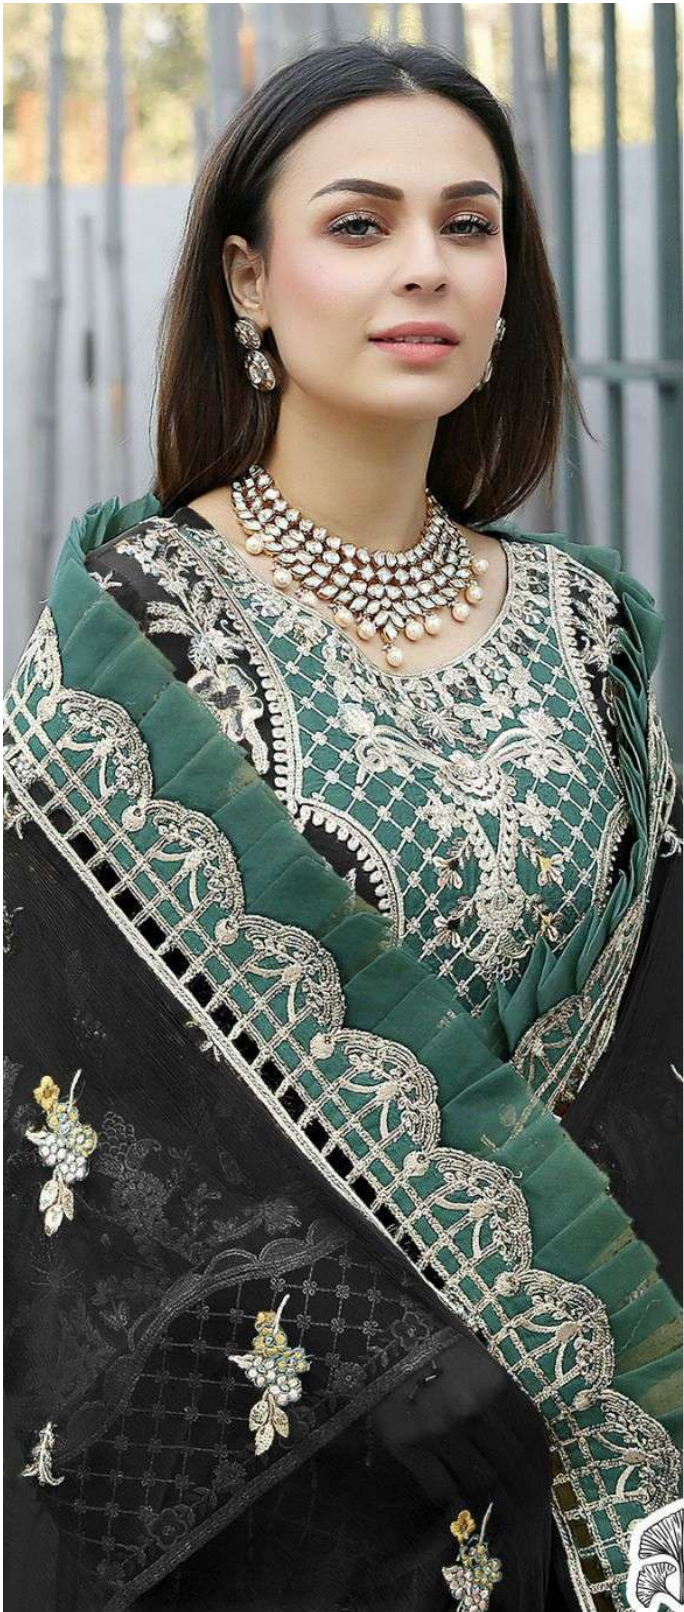

ZAHA
SAMANTHA

ZAHA
SAMANTHA

SAMANTHA ZAHA

D.No.10132-D

TOP Faux Georgette with Embroidery

BOTTOM-INNER Dull santoon

DUPATTA Nazmin with Embroidery

SAMANTHA **ZAHA**

D.No.10132-B

TOP Faux Georgette with Embroidery

BOTTOM-INNER Dull santoon

DUPATTA Nazmin with Embroidery

SAMANTHA

ZAHA

D.No.10132-C

TOP Faux Georgette with Embroidery

BOTTOM-INNER Dull santoon

DUPATTA Nazmin with Embroidery

SAMANTHA ZAHA

TOP Faux Georgette with Embroidery

BOTTOM-INNER Dull santoon

D.No.10132-A

DUPATTA Nazmin with Embroidery

ZAHA

SAMANTHA

TOP Fox Georgette with Embroidery

BOTTOM-INNER Dull santoon

DUPATTA Nazmin with Embroidery

10132-A

10132-B

10132-C

10132-D