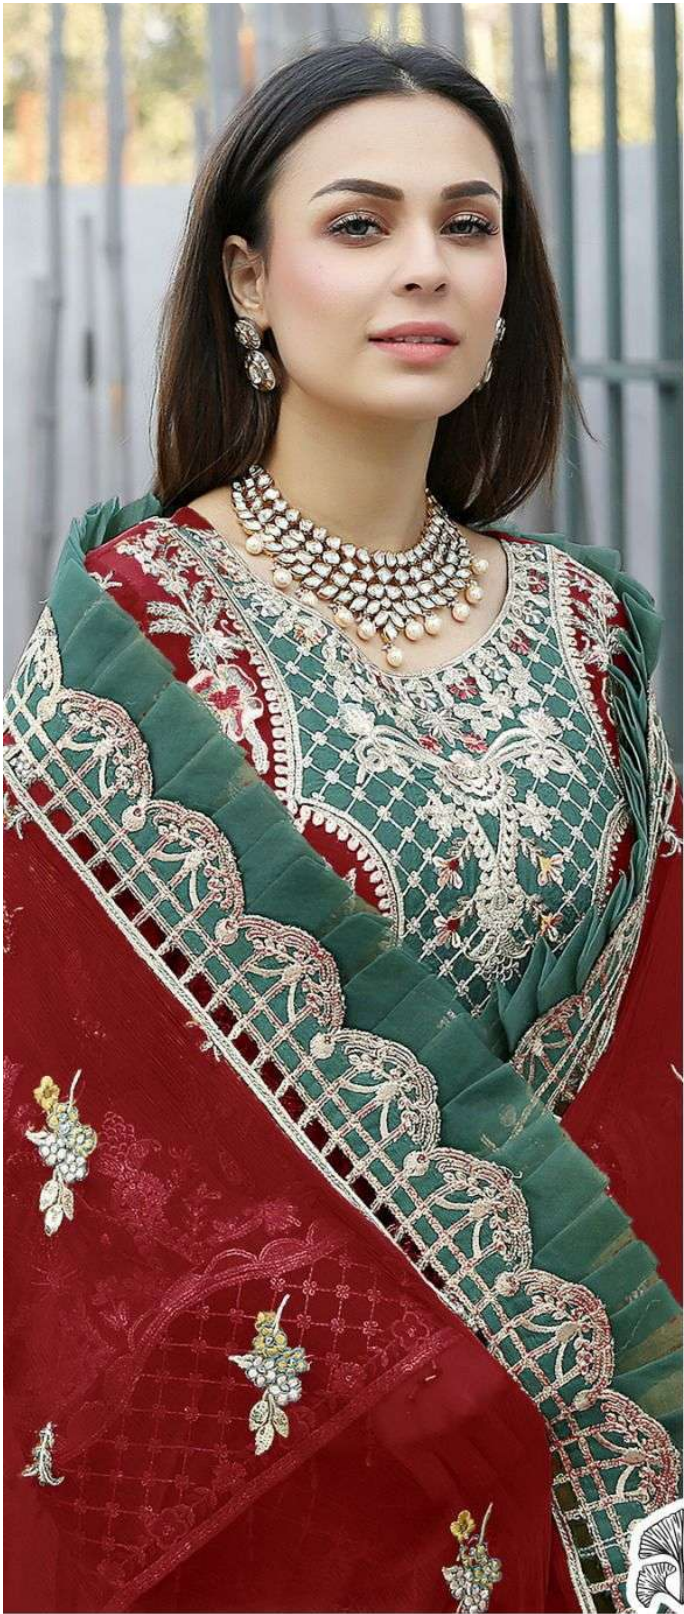

ZAHA
SAMANTHA

ZAHA
SAMANTHA

SAMANTHA ZAHA

D.No.10132-D

TOP Faux Georgette with Embroidery

BOTTOM-INNER Dull santoon

DUPATTA Nazmin with Embroidery

SAMANTHA

ZAHA

D.No.10132-B

TOP Faux Georgette
with Embroidery

BOTTOM-INNER Dull santoon

DUPATTA Nazmin with
Embroidery

SAMANTHA

ZAHA

D.No.10132-C

TOP Faux Georgette with Embroidery

BOTTOM-INNER Dull santoon

DUPATTA Nazmin with Embroidery

SAMANTHA ZAHA

TOP Faux Georgette with Embroidery

BOTTOM-INNER Dull santoon

D.No.10132-A

DUPATTA Nazmin with Embroidery

ZAHA

SAMANTHA

TOP Fox Georgette
with Embroidery

BOTTOM-INNER Dull santoon

DUPATTA Nazmin with
Embroidery

10132-A

10132-B

10132-C