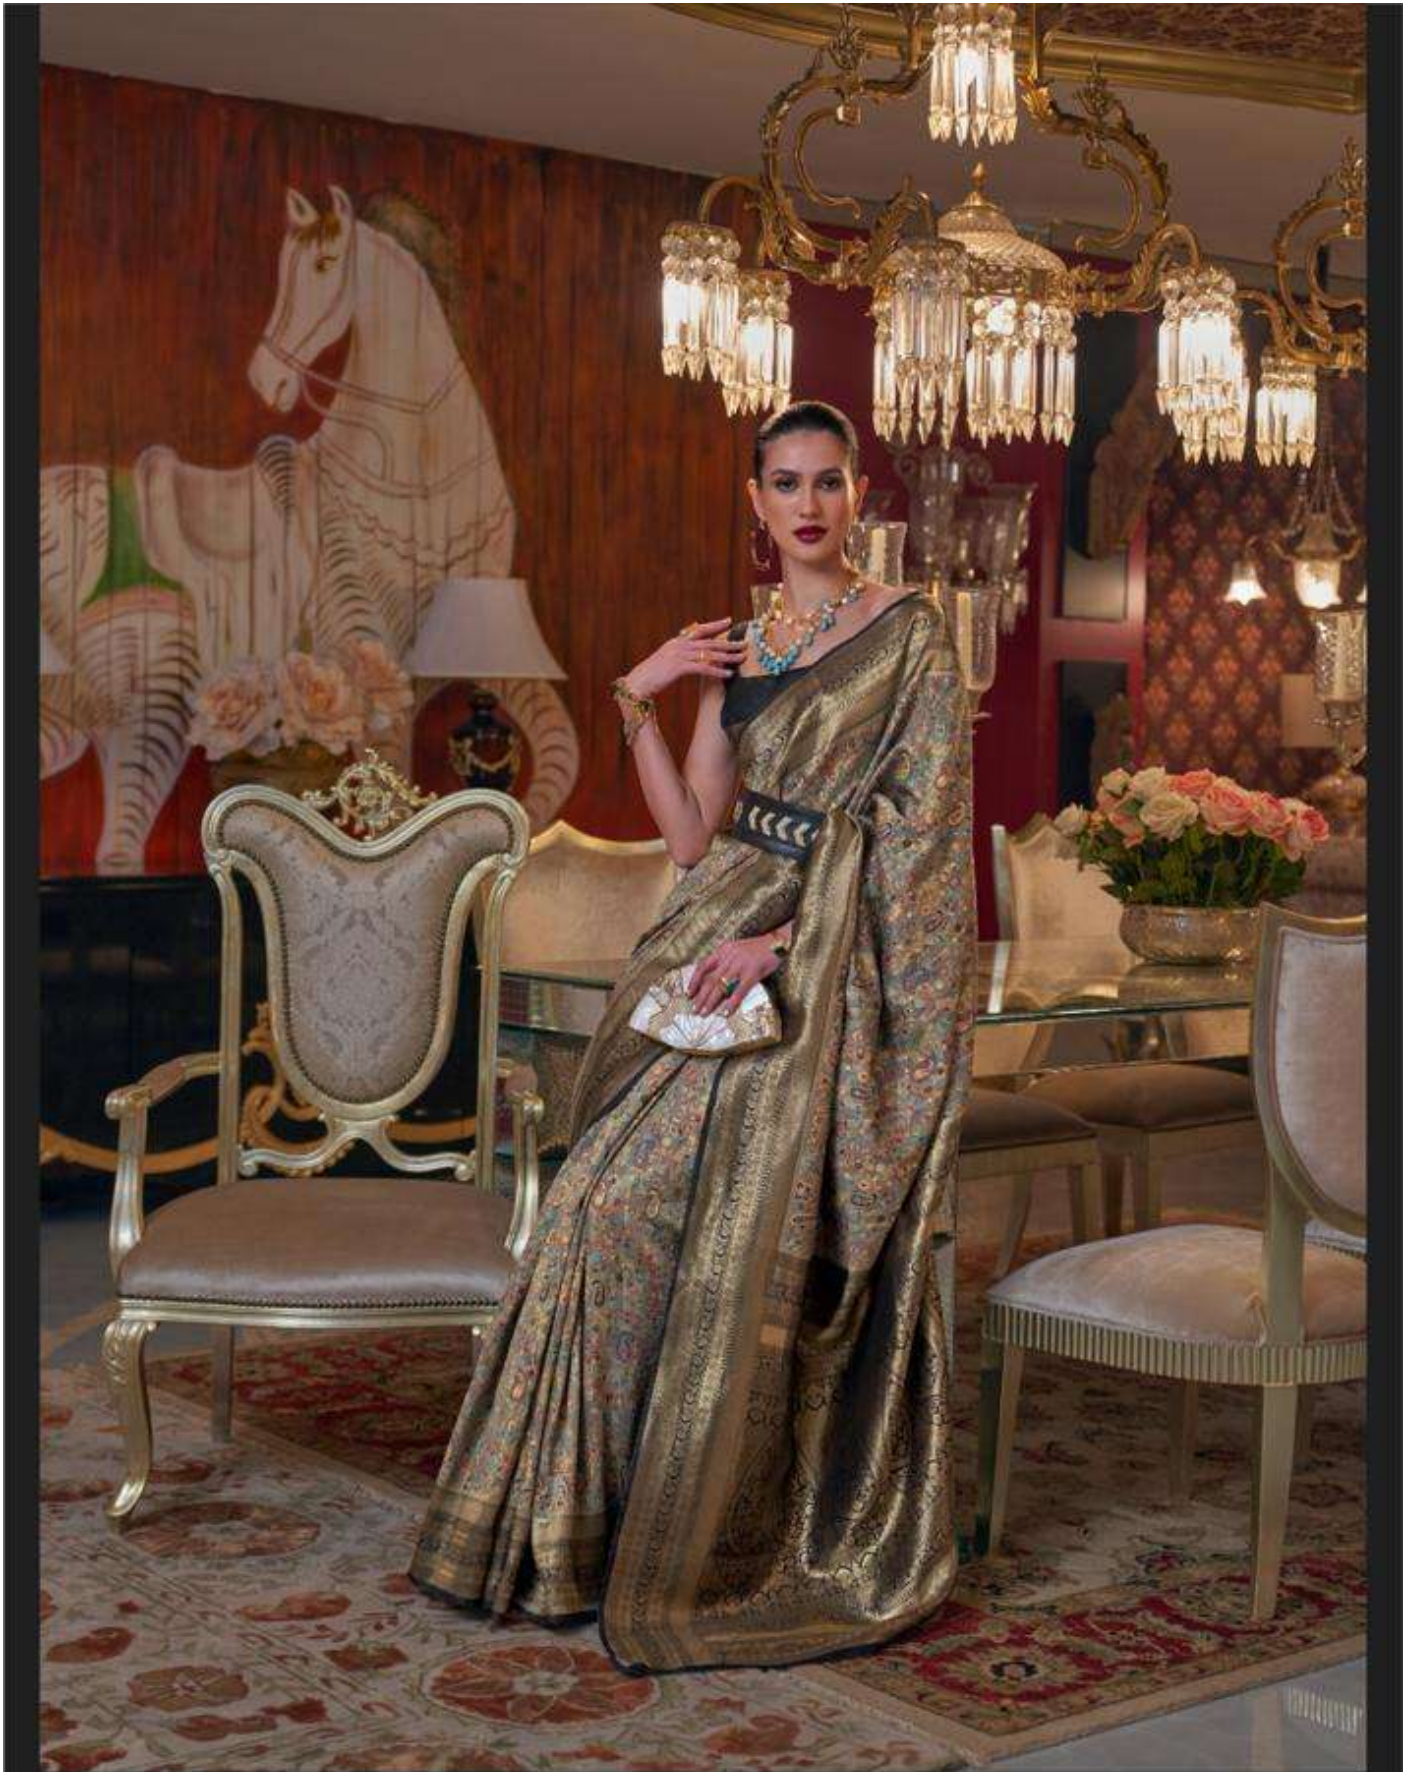

# KSHAHIDA SILK

MODAL KASHMIRI CHHAAP HANDLOOM WEAVING

319001

319002

319003

319004

319005

319006