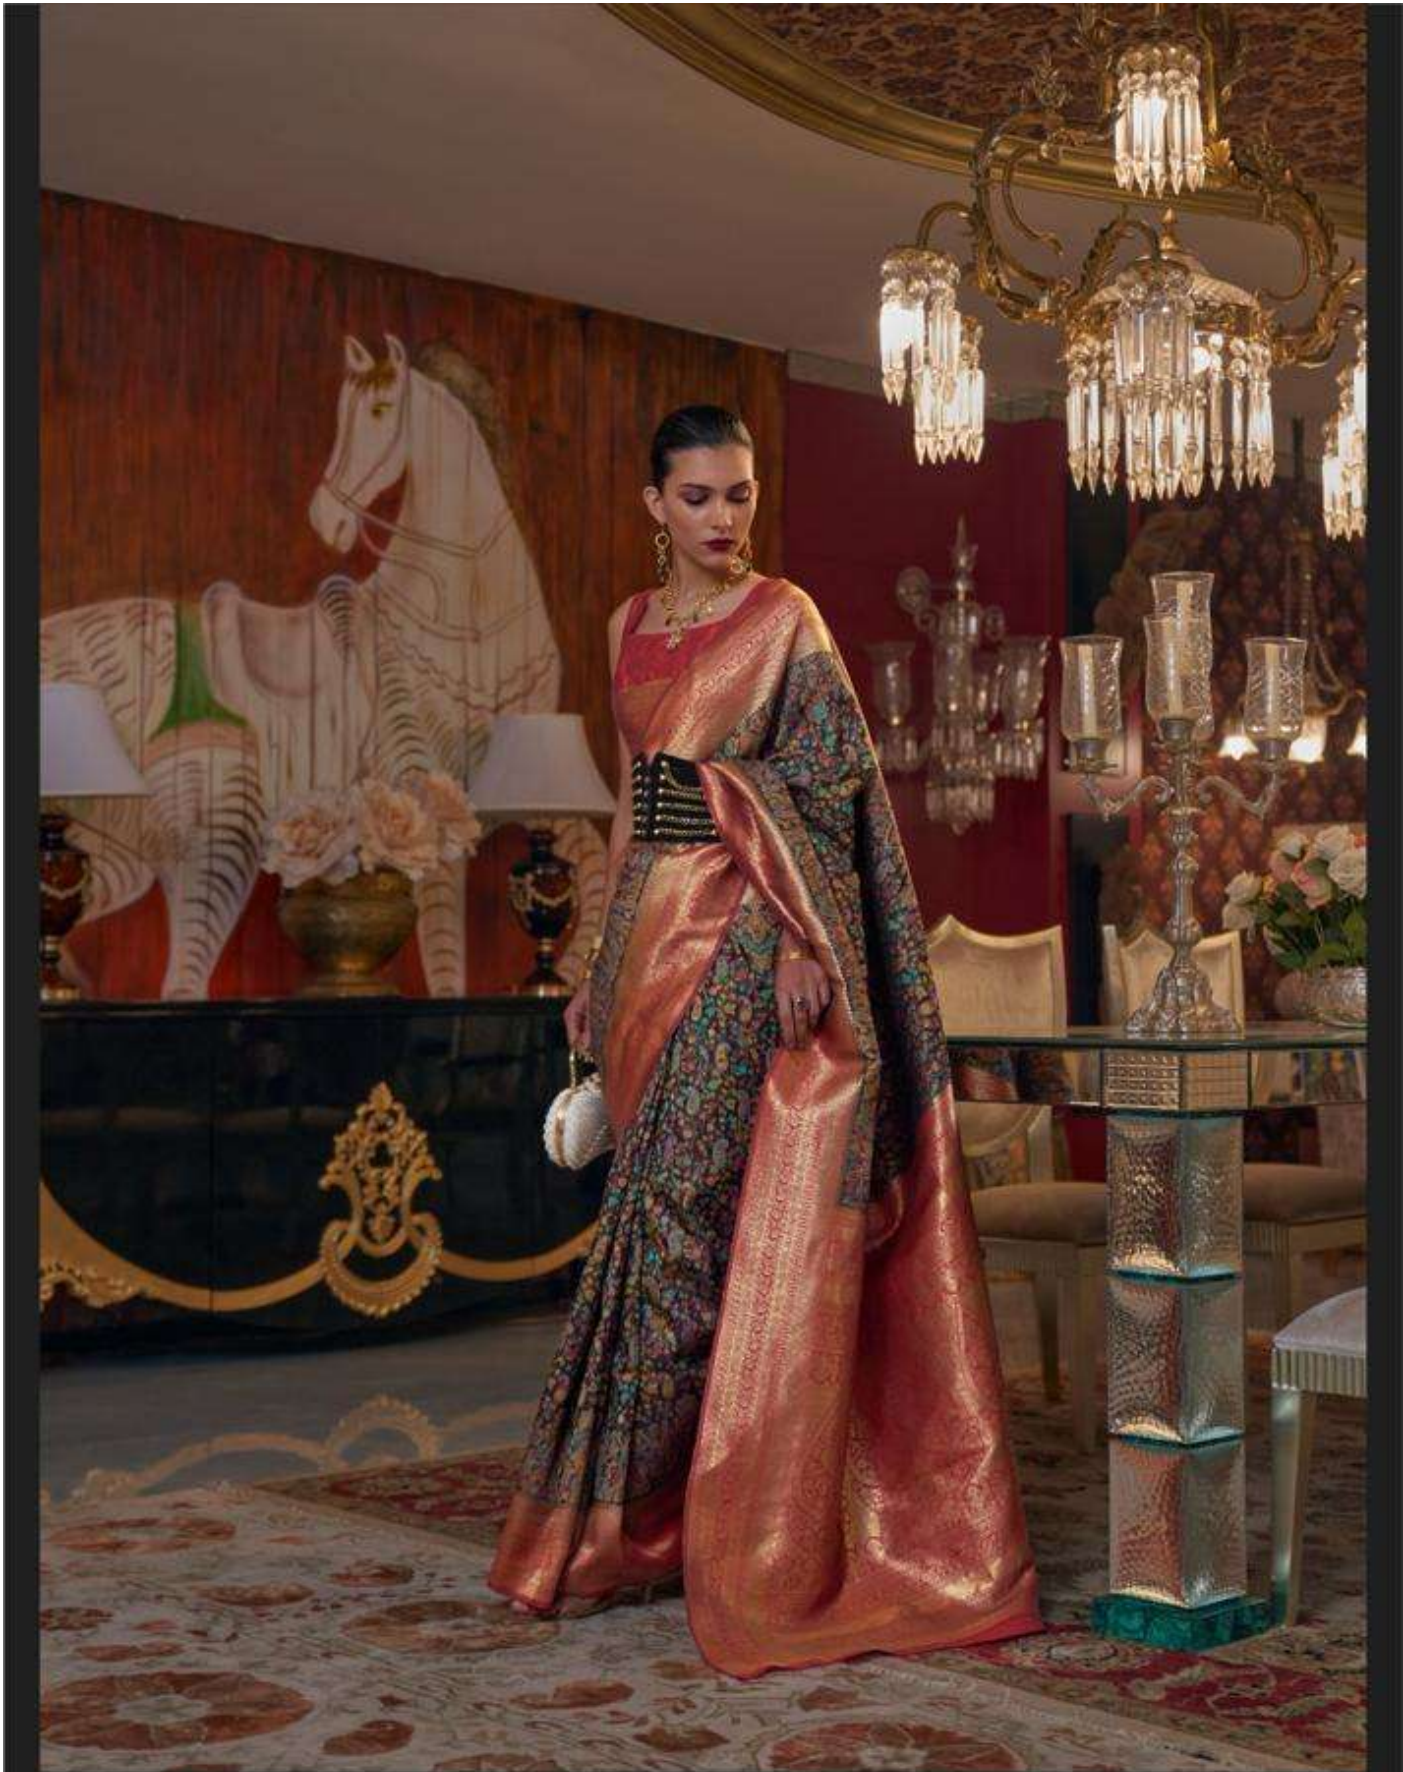

RAJTEX®
amblyra
Print sarees | Lehengas | Silk sarees

KSHAHIDA SILK
MODAL KASHMIRI CHAAP HANDLOOM WEAVING

319001