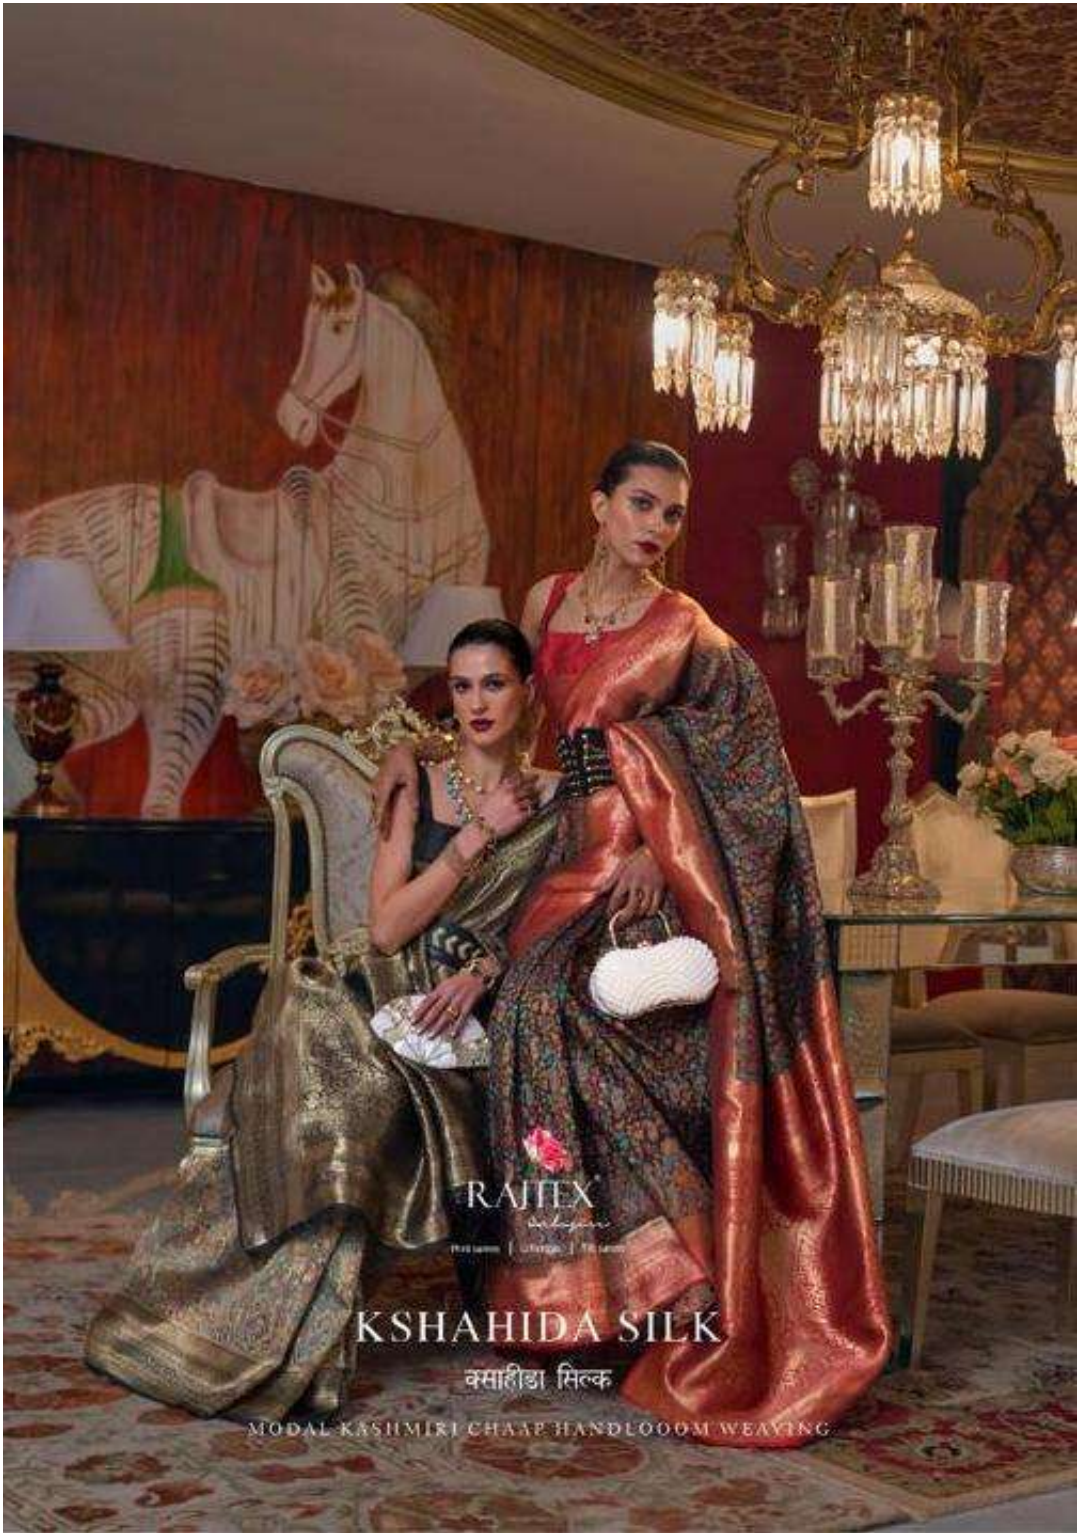

RAJTEX

Delhi

Ph: 011-26101111 | www.rajtex.com

KSHAHIDA SILK

क़शाहिडा सिल्क

MODAL-KASHMIRI CHASP HANDLOOM WEAVING