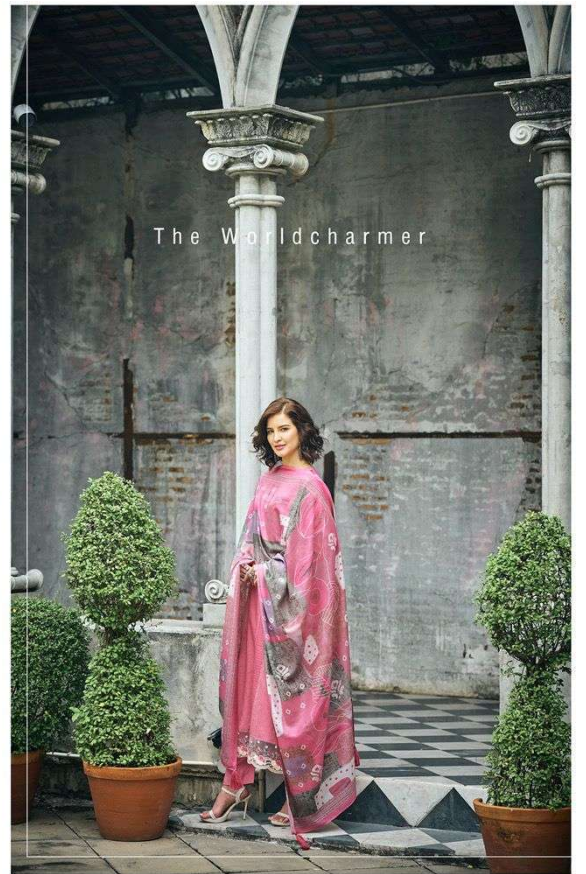

Her gait knows no boundaries. Her elegance knows no limits. Her charm is a source of inspiration and wonderment across the world. Looking SIMPLY DIVINE in her matchless attire, she rules the world with her SMILE. Her admirers follow, entranced.

Sadhana

The Worldcharmer

Her gaze knows no boundaries. Her elegance knows no limits. Her charm is a source of inspiration and wonderment across the world. Looking SIMPLY DIVINE in her mismatchless attire, she rules the world with her SMILE. Her admirers follow, entranced.