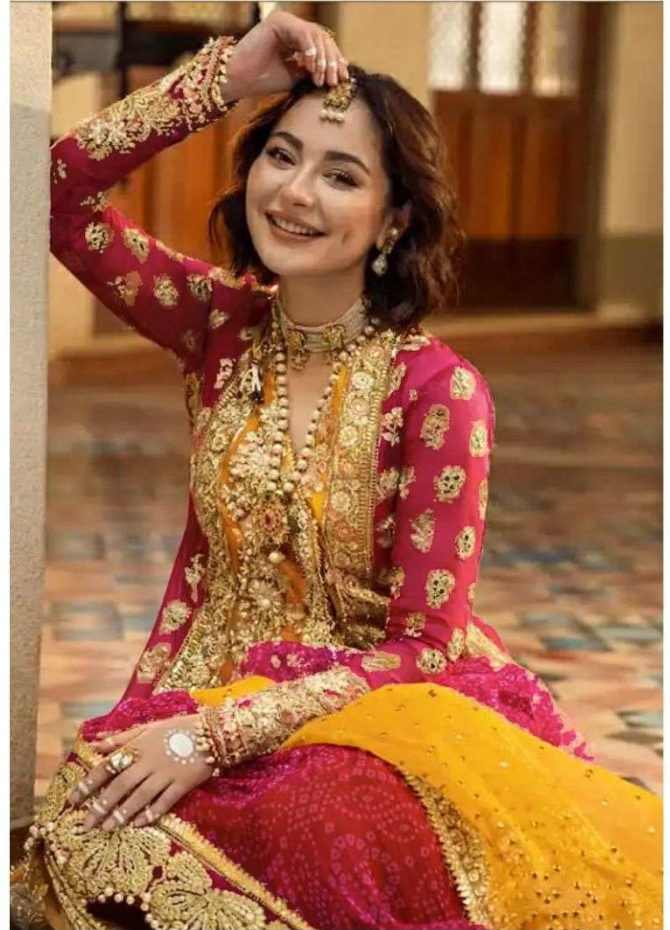

**D.No.17 A**

**D.No.17 B**

*Simra*<sup>®</sup>  
SUNRISE OF FASHION

TOP - ORGANZA HEAVY EMBROIDERED  
WITH MOTI WORK  
BOTTOM + INNER - HEAVY SANTOON  
DUPATTA - ORGANZA FOUR SIDE EMBROIDERED  
WITH MOTI WORK

*Simra*<sup>®</sup>  
SUNRISE OF FASHION

**D.No.17 B**

TOP - ORGANZA HEAVY EMBROIDERED  
WITH MOTI WORK  
BOTTOM + INNER - HEAVY SANTOON  
DUPATTA - ORGANZA FOUR SIDE EMBROIDERED  
WITH MOTI WORK

**D.No.17 A**

**D.No.17 B**

*Simra*<sup>®</sup>  
SUNRISE OF FASHION

TOP - ORGANZA HEAVY EMBROIDERED  
WITH MOTI WORK  
BOTTOM + INNER - HEAVY SANTOON  
DUPATTA - ORGANZA FOUR SIDE EMBROIDERED  
WITH MOTI WORK

*Simra*<sup>®</sup>  
SUNRISE OF FASHION