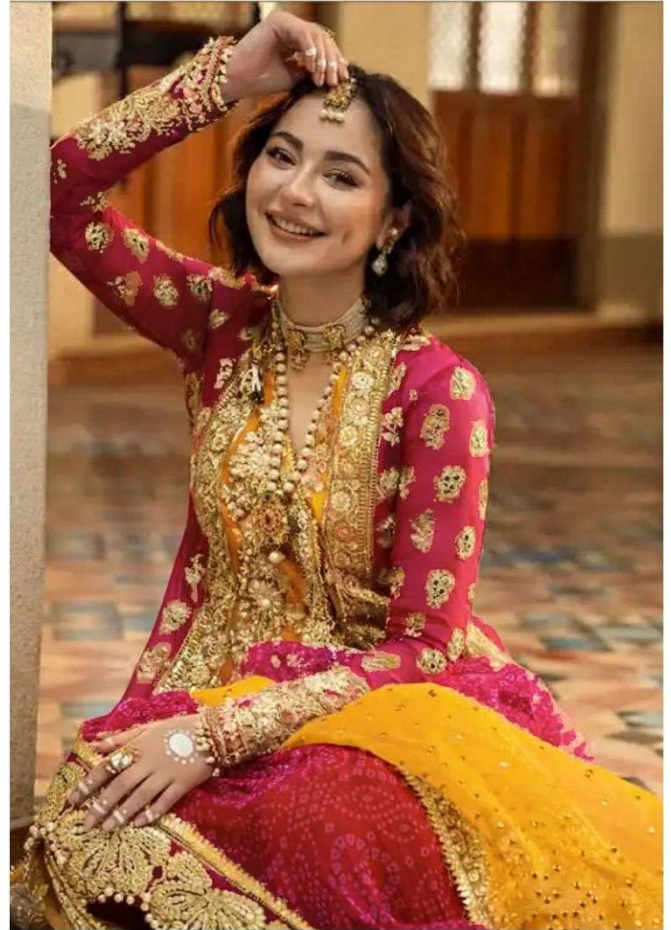

Simra®
SUNRISE OF FASHION

D.No.17 A