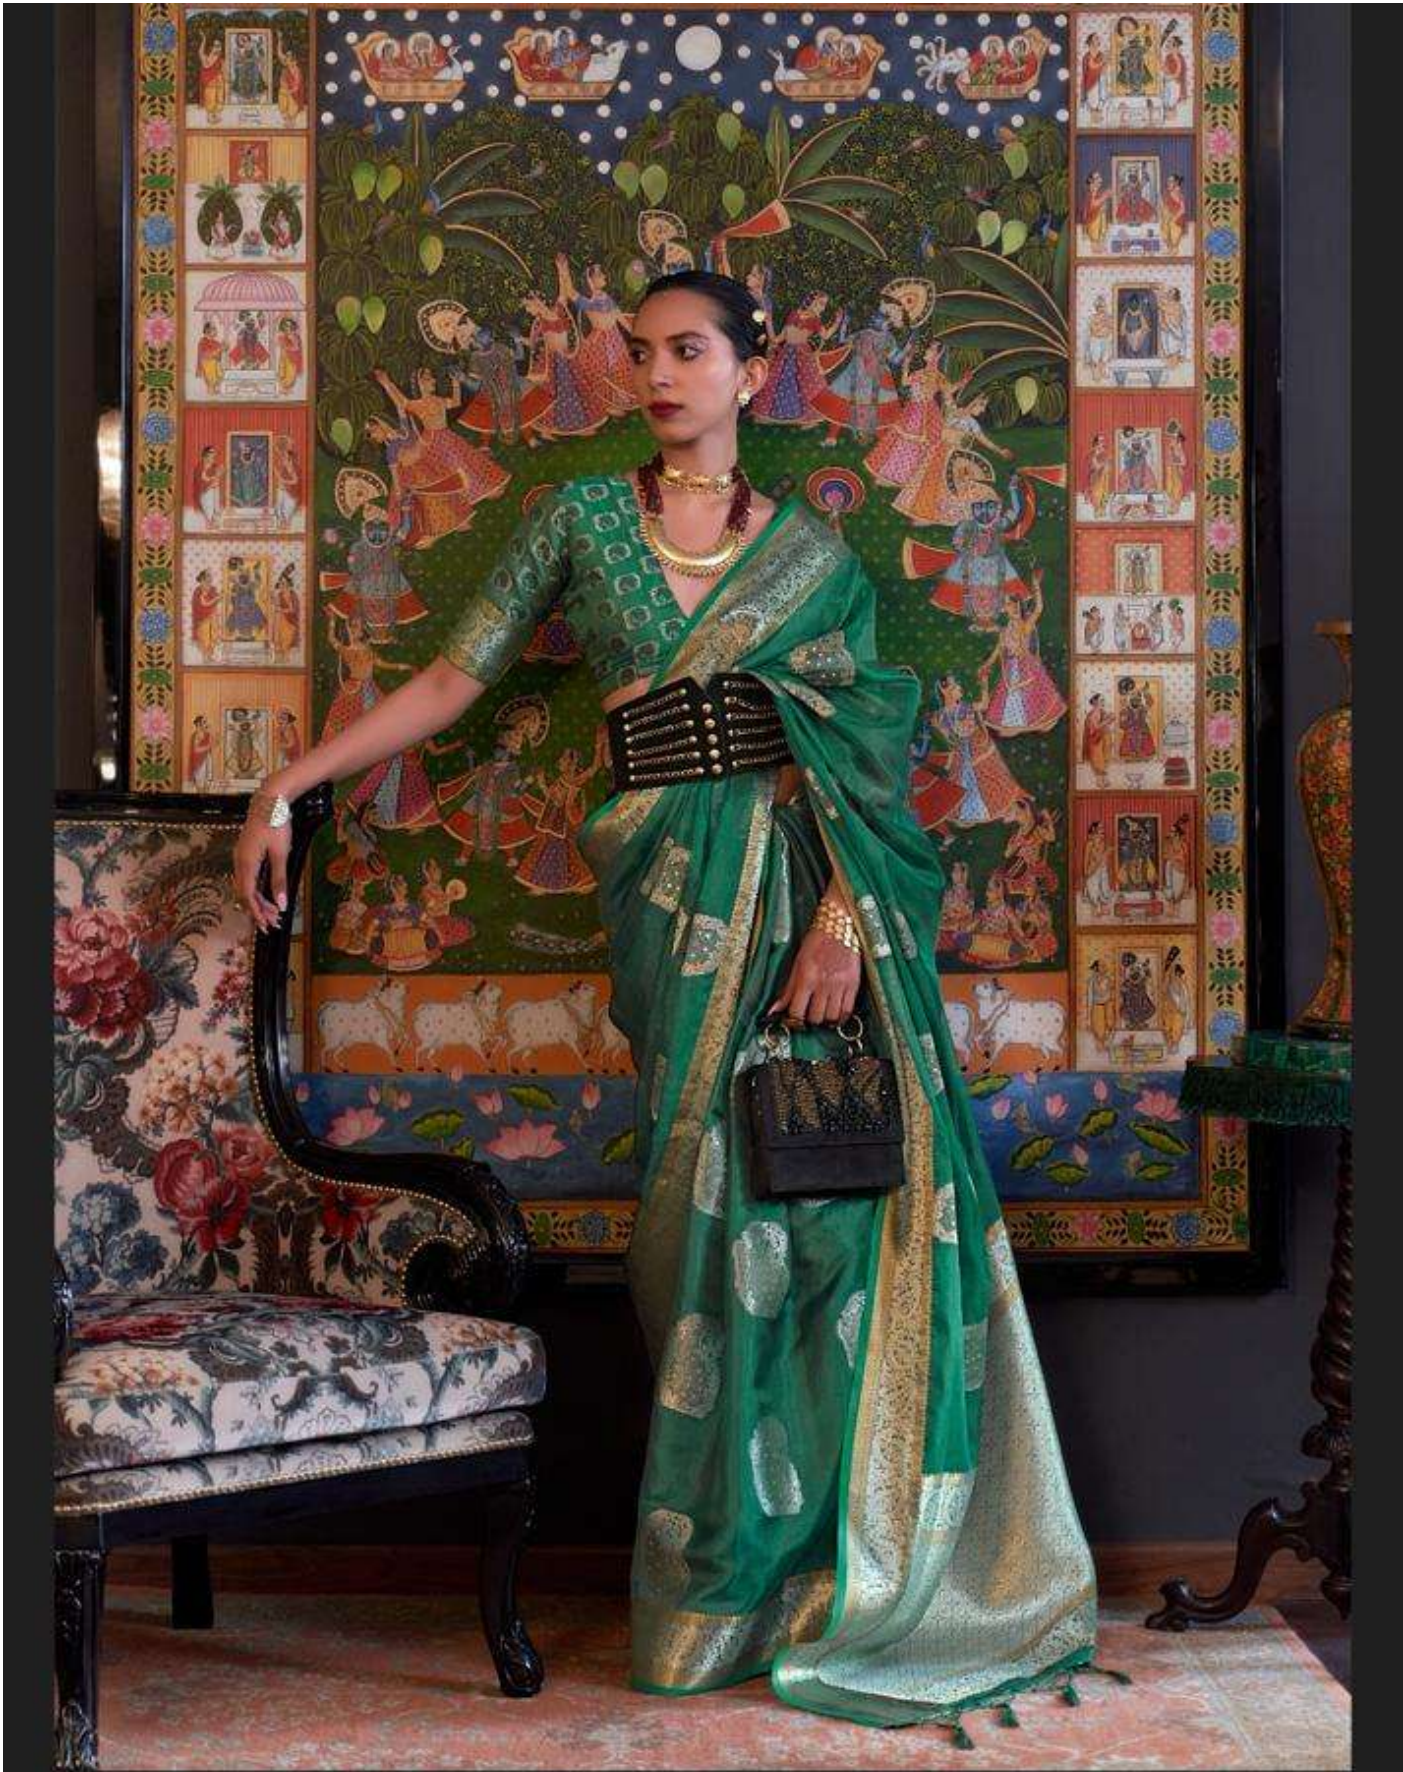

RAJTEX
ambigu
Print series | Leheriya | Silk series

KABINNI ORGANZA
TWO TONE HANDLOOM WEAVING
ORGANZA - SEQUINS VALUE ADDED

315004