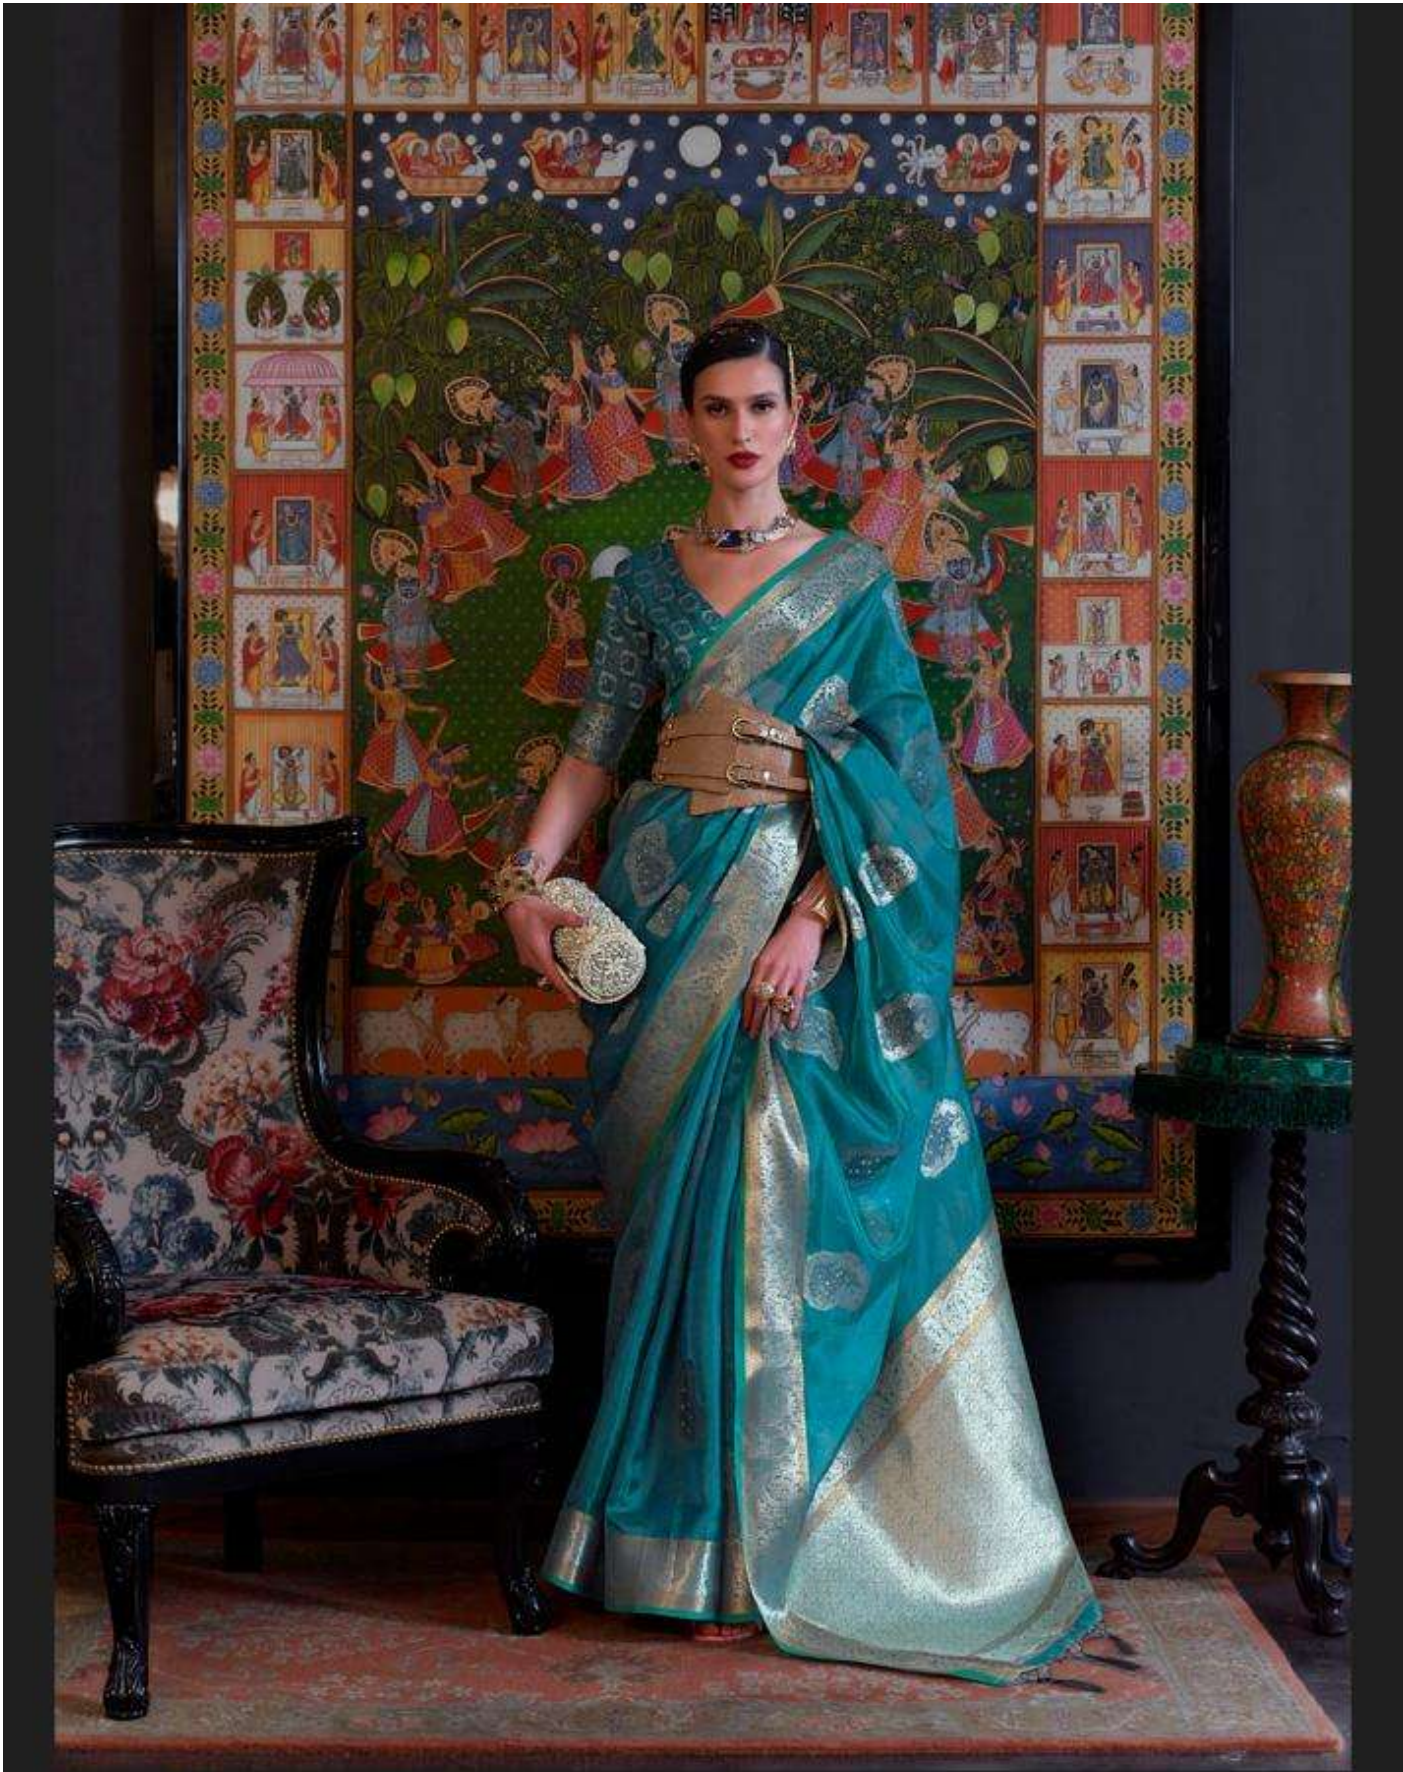

RAJTEX
ambigu
Print series | L'Herzige | Silk series

KABINNI ORGANZA
TWO TONE HANDLOOM WEAVING
ORGANZA - SEQUINS VALUE ADDED

3 1 5 0 0 6