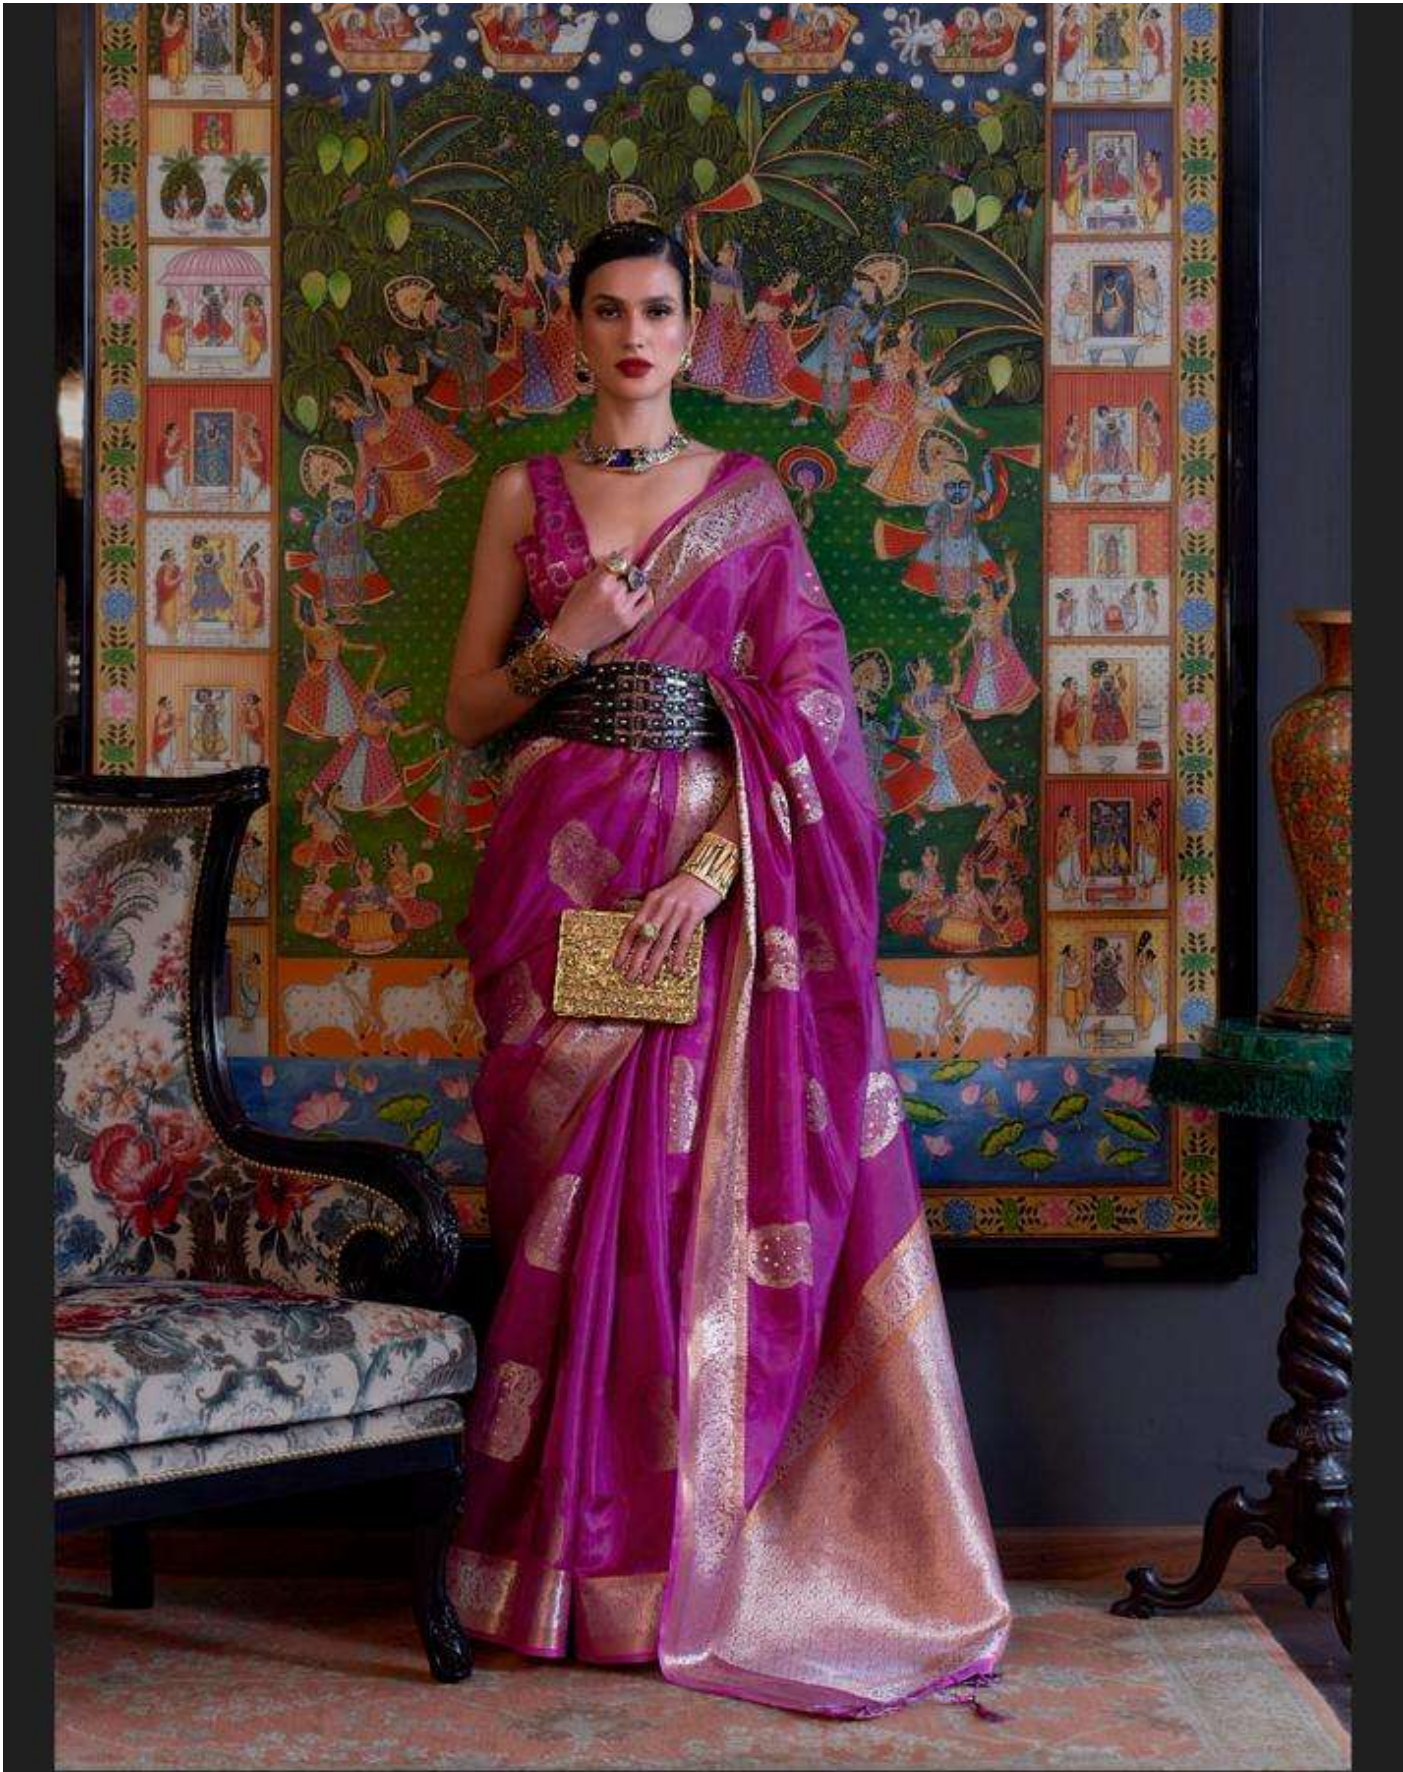

RAJTEX
Embroidery
Print series | Lingerie | Silk series

KABINNI ORGANZA
TWO TONE HANDLOOM WEAVING
ORGANZA - SEQUINS VALUE ADDED

3 1 5 0 0 1