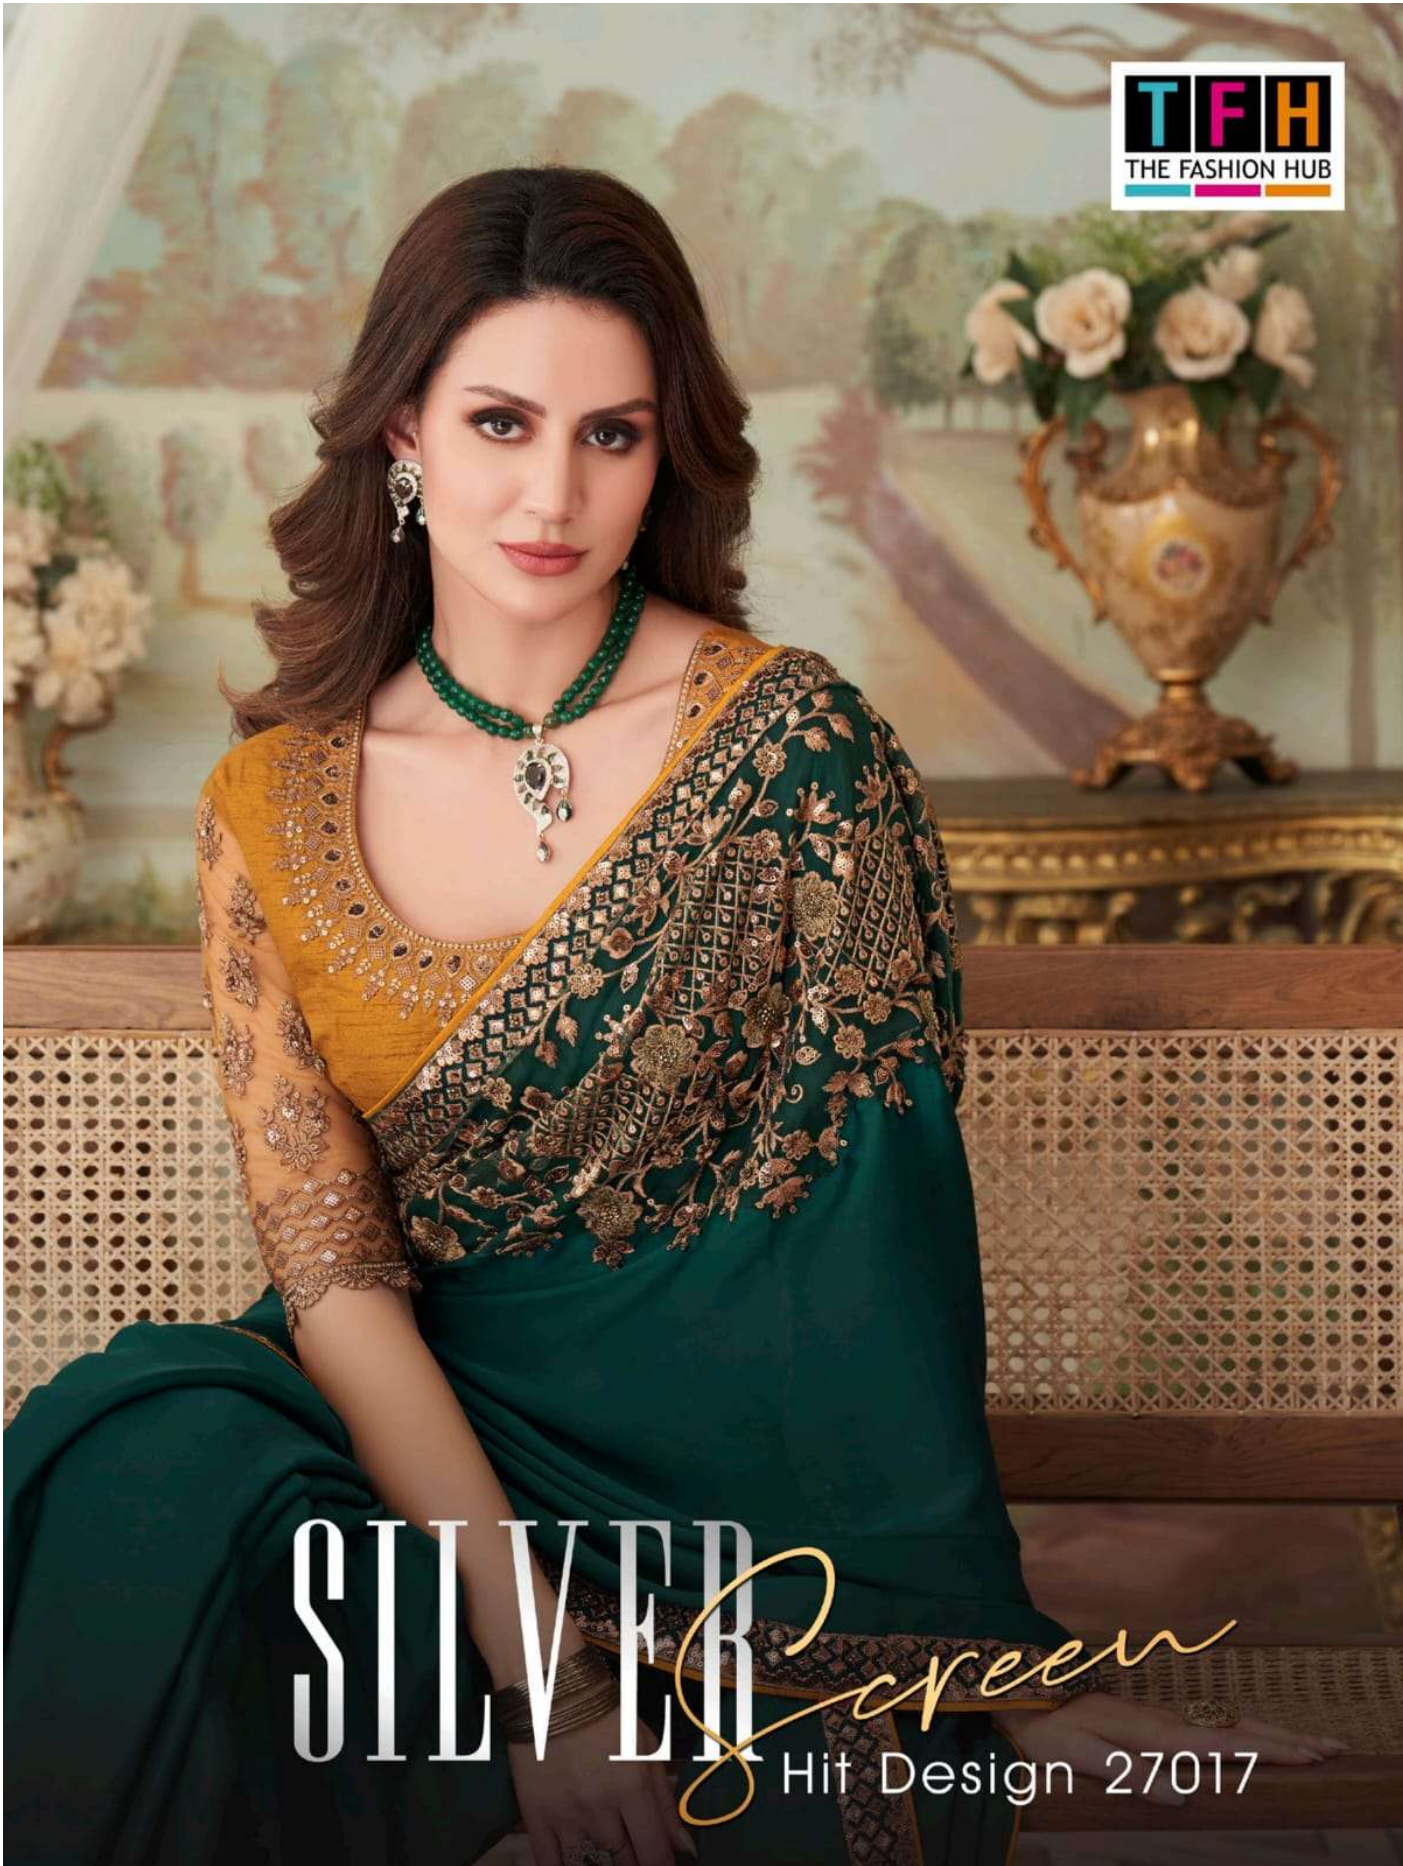

SILVER *screen*
Hit Design 27017

SILVER *screen*
Hit Design 27017

27017
B

TFH
THE FASHION HUB

27017
D

TFH
THE FASHION HUB

27017
C

SILVER Screen

TFH
THE FASHION HUB

27017
A

27017
B

27017
C

27017
D

27017
E

27017
F

❖❖❖
27017
F

TFH
THE FASHION HUB

SILVER SCREEN -HIT DESIGNS 27017

Catalog Name	D.No.	Rate (IN RS.)	CUT. (approx.)	Fabric Details
SILVER SCREEN	27017-A	2394/-	6.30 mts.	Milano Silk
SILVER SCREEN	27017-B	2394/-	6.30 mts.	Milano Silk
SILVER SCREEN	27017-C	2394/-	6.30 mts.	Milano Silk
SILVER SCREEN	27017-D	2394/-	6.30 mts.	Milano Silk
SILVER SCREEN	27017-E	2394/-	6.30 mts.	Milano Silk
SILVER SCREEN	27017-F	2394/-	6.30 mts.	Milano Silk