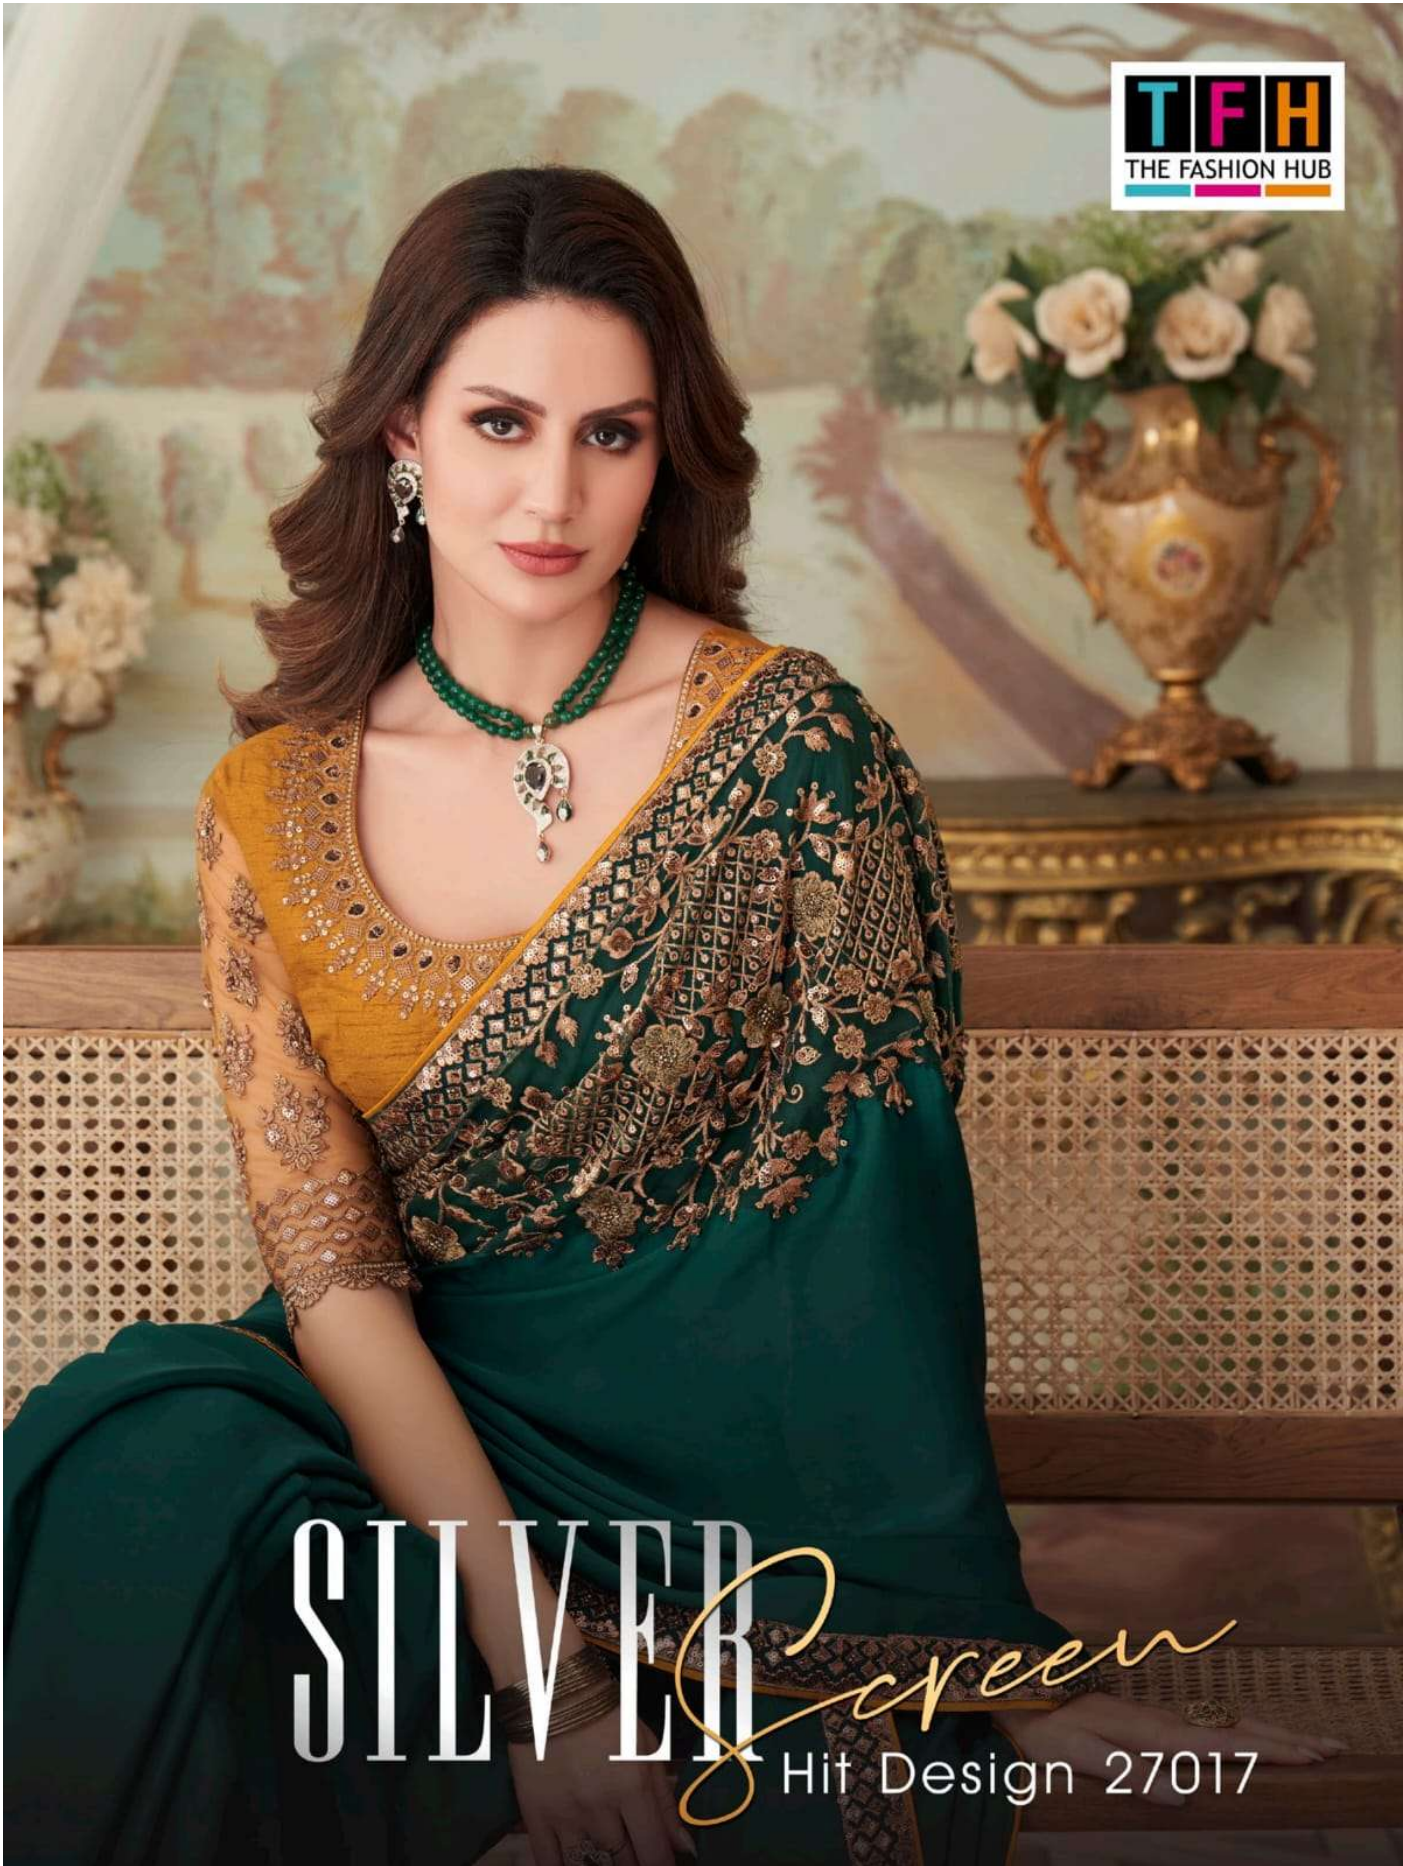

**SILVER** *screen*  
Hit Design 27017

**SILVER** *screen*  
Hit Design 27017

27017  
B

TFH  
THE FASHION HUB

**TFH**  
THE FASHION HUB

27017  
D

**TFH**  
THE FASHION HUB

\*\*\*  
27017  
C

# SILVER Screen

TFH  
THE FASHION HUB

27017  
A

27017  
B

27017  
C

27017  
D

27017  
E

27017  
F

## SILVER SCREEN -HIT DESIGNS 27017

<b>Catalog Name</b>	<b>D.No.</b>	<b>Rate (IN RS.)</b>	<b>CUT. (approx.)</b>	<b>Fabric Details</b>
SILVER SCREEN	27017-A	2394/-	6.30 mts.	Milano Silk
SILVER SCREEN	27017-B	2394/-	6.30 mts.	Milano Silk
SILVER SCREEN	27017-C	2394/-	6.30 mts.	Milano Silk
SILVER SCREEN	27017-D	2394/-	6.30 mts.	Milano Silk
SILVER SCREEN	27017-E	2394/-	6.30 mts.	Milano Silk
SILVER SCREEN	27017-F	2394/-	6.30 mts.	Milano Silk