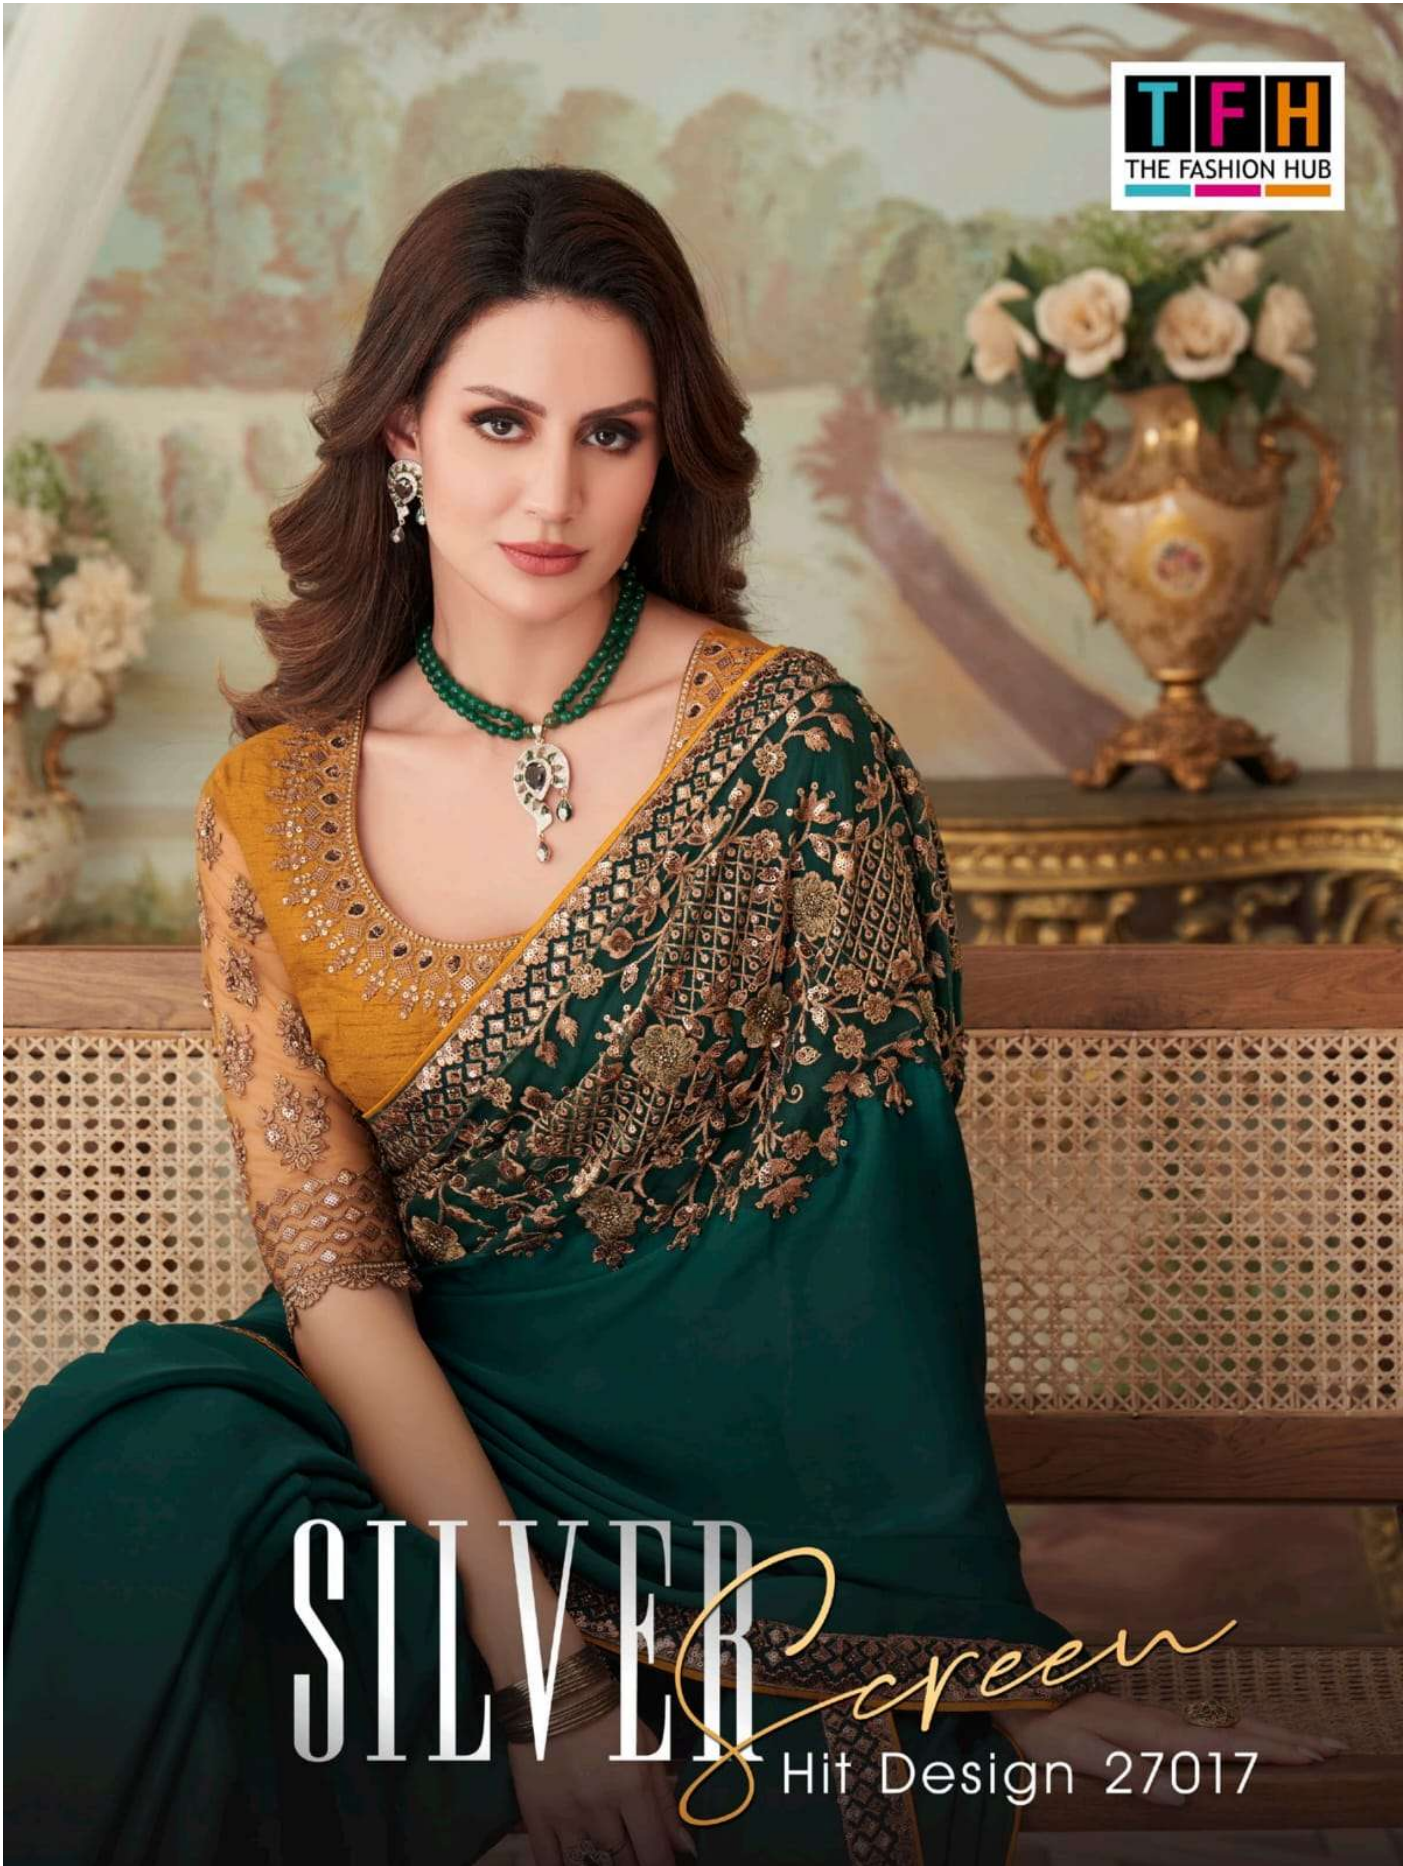

**SILVER** *screen*  
Hit Design 27017

**SILVER** *screen*  
Hit Design 27017

❖❖❖  
27017  
B

TFH  
THE FASHION HUB

**TFH**  
THE FASHION HUB

27017  
D

**TFH**  
THE FASHION HUB

\*\*\*  
27017  
C

# SILVER Screen

TFH  
THE FASHION HUB

27017  
A

27017  
B

27017  
C

27017  
D

27017  
E

27017  
F

## SILVER SCREEN -HIT DESIGNS 27017

<b>Catalog Name</b>	<b>D.No.</b>	<b>Rate (IN RS.)</b>	<b>CUT. (approx.)</b>	<b>Fabric Details</b>
SILVER SCREEN	27017-A	2394/-	6.30 mts.	Milano Silk
SILVER SCREEN	27017-B	2394/-	6.30 mts.	Milano Silk
SILVER SCREEN	27017-C	2394/-	6.30 mts.	Milano Silk
SILVER SCREEN	27017-D	2394/-	6.30 mts.	Milano Silk
SILVER SCREEN	27017-E	2394/-	6.30 mts.	Milano Silk
SILVER SCREEN	27017-F	2394/-	6.30 mts.	Milano Silk