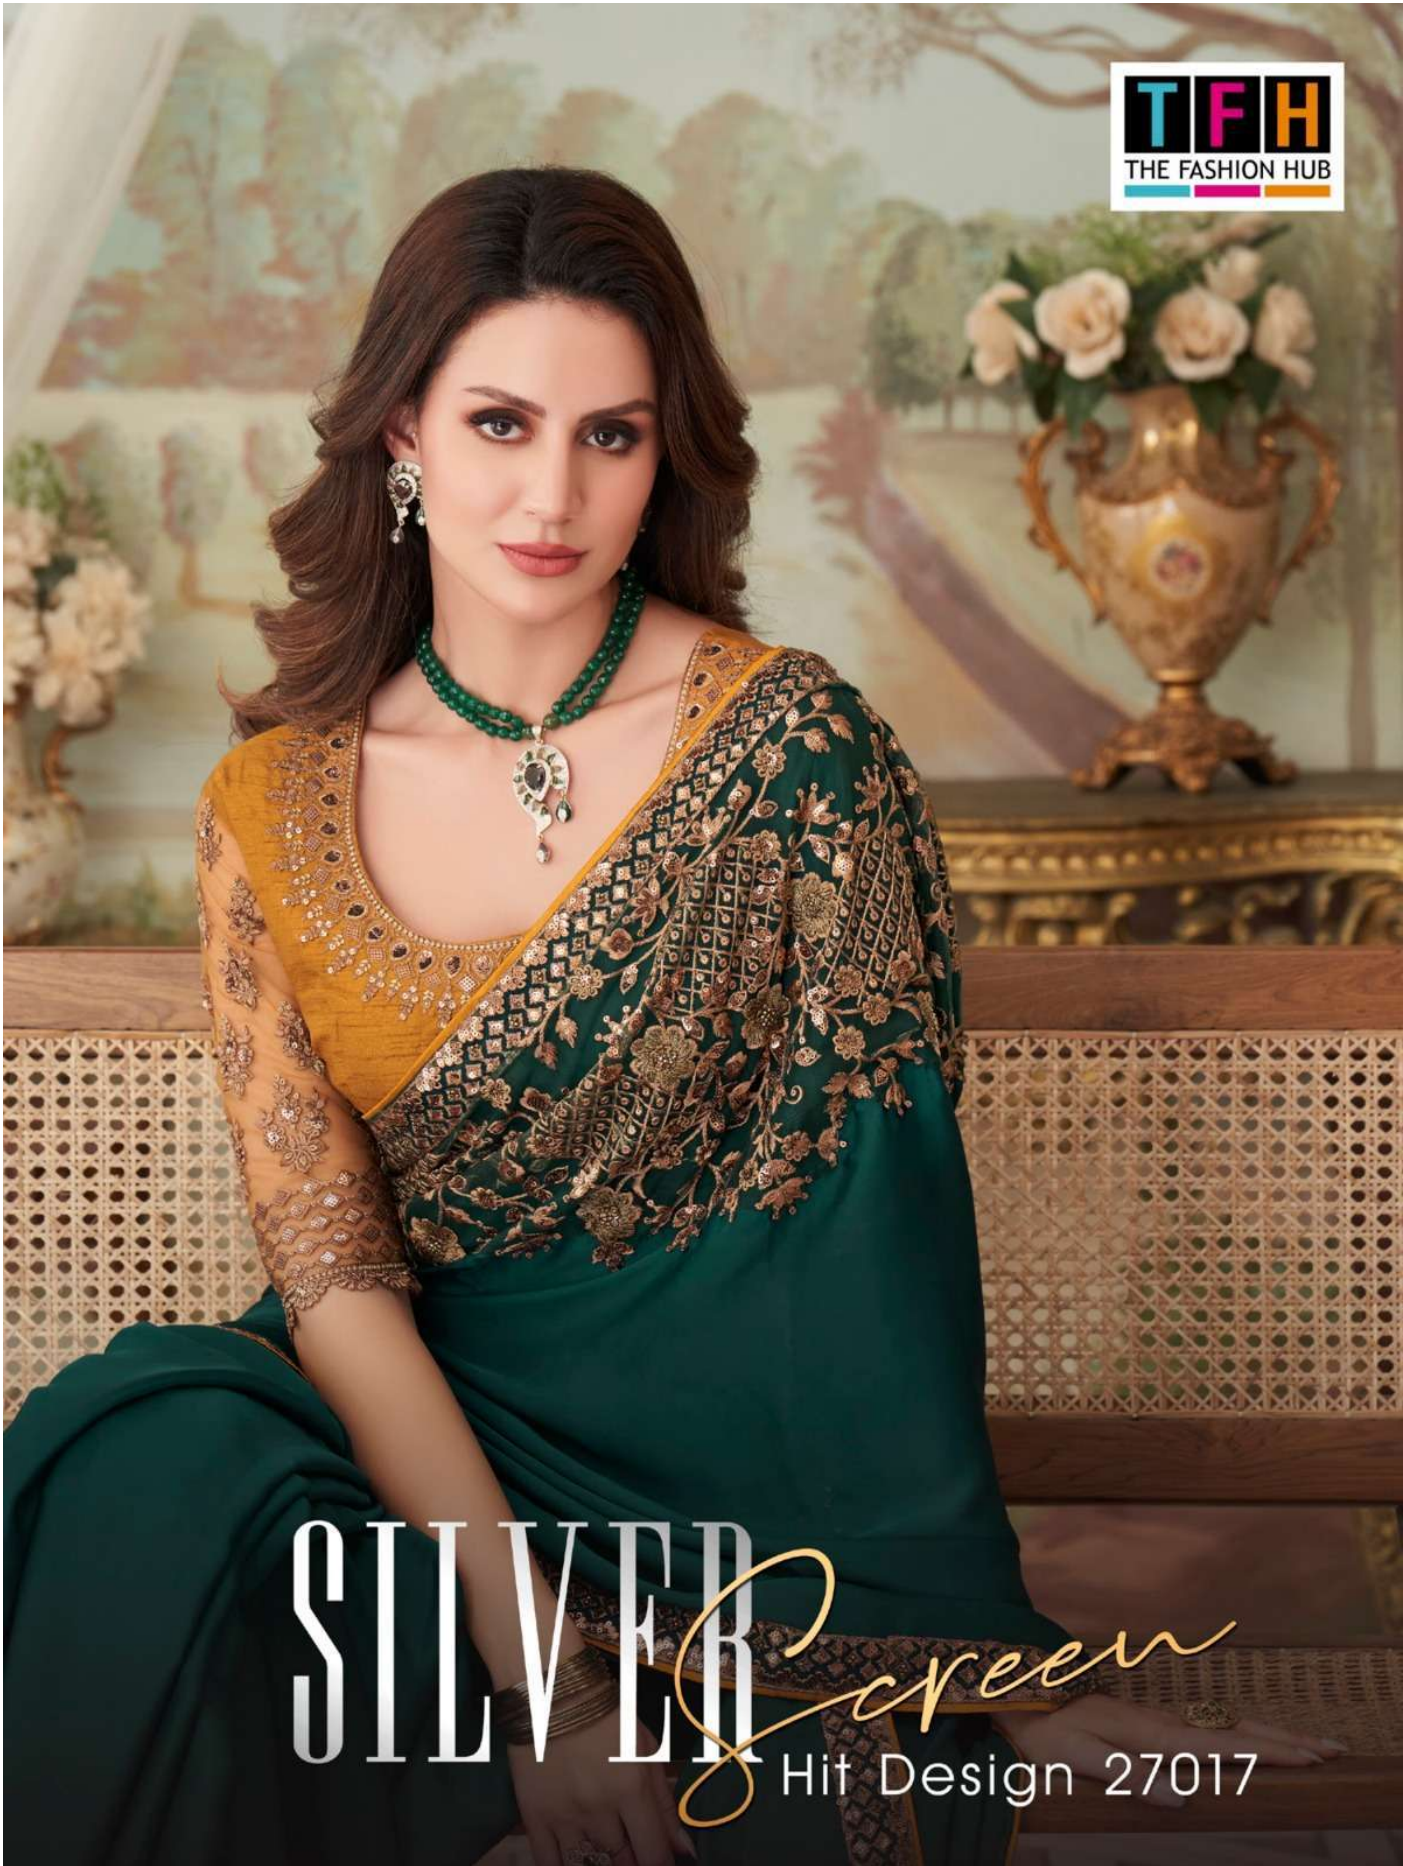

SILVER *screen*
Hit Design 27017

TFH
THE FASHION HUB

27017
D

SILVER Screen

TFH
THE FASHION HUB

27017
A

27017
B

27017
C

27017
D

27017
E

27017
F

SILVER SCREEN -HIT DESIGNS 27017

Catalog Name	D.No.	Rate (IN RS.)	CUT. (approx.)	Fabric Details
SILVER SCREEN	27017-A	2394/-	6.30 mts.	Milano Silk
SILVER SCREEN	27017-B	2394/-	6.30 mts.	Milano Silk
SILVER SCREEN	27017-C	2394/-	6.30 mts.	Milano Silk
SILVER SCREEN	27017-D	2394/-	6.30 mts.	Milano Silk
SILVER SCREEN	27017-E	2394/-	6.30 mts.	Milano Silk
SILVER SCREEN	27017-F	2394/-	6.30 mts.	Milano Silk

TOTAL AMOUNT - **14364/-**
AVG.PRICE(approx.) - **2394/-**
(5% G.ST. APPLICABLE)

NOTE:-

1). RETURN GOODS SHALL NOT BE ACCEPTED.

SILVER *screen*
Hit Design 27017

27017
F

TFH
THE FASHION HUB

27017
B

TFH
THE FASHION HUB