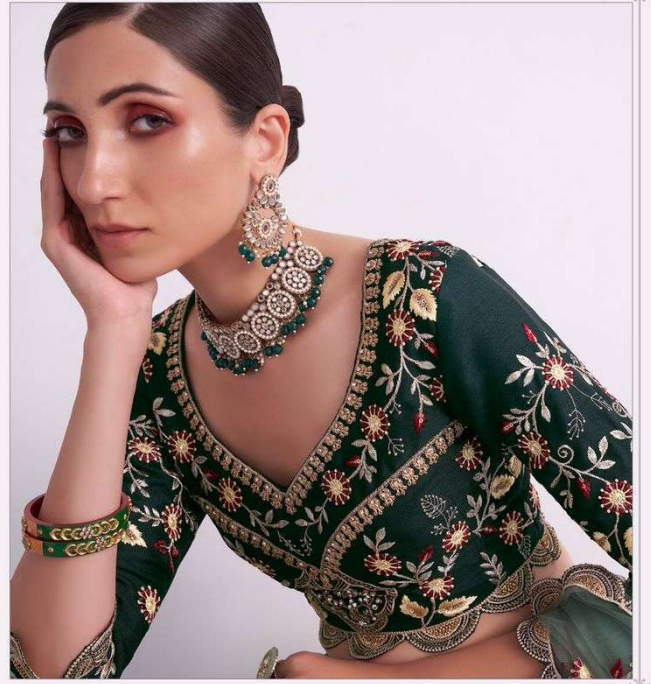

SHADES

ALIZEH
• BOLD & BEAUTIFUL

SHADES

ALIZEH
• BOLD & BEAUTIFUL

We WILL WEAR YOU WITH A SMILE!
1070

ALIZEH
GOLD & SILVER

CGO FORTH & BE FARBUZEN
1071

Go FORTH & BE FABULOUS!
1071

ALIZEH
GOLD & BEAUTY

 **ALIZEH**[®]
BOLD & BEAUTIFUL

1070

1071

1072

SHADES

RATE LIST

D. NO	COLOR	RATE
1070	SHADED PINK	11295
1071	SHADED GREEN	6985
1072	CHERRY RED	11295
TOTAL		29575/-