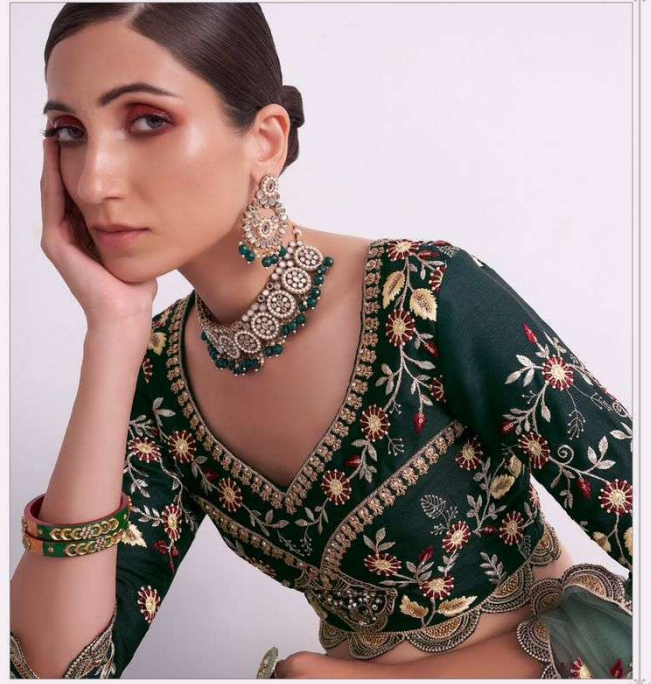

SHADES

ALIZEH
• BOLD & BEAUTIFUL

SHADES

ALIZEH
• BOLD & BEAUTIFUL

We WILL WEAR YOU WITH A SMILE!
1070

ALIZEH
GOLD & JEWELLERY

CGO FORTH & BE FARBUZEN
1071

Go FORTH & BE FABULOUS!
1071

ALIZEH
GOLD & BEAUTIFUL

 **ALIZEH**[®]
BOLD & BEAUTIFUL

1070

1071

1072

SHADES

RATE LIST

D. NO	COLOR	RATE
1070	SHADED PINK	11295
1071	SHADED GREEN	6985
1072	CHERRY RED	11295
TOTAL		29575/-