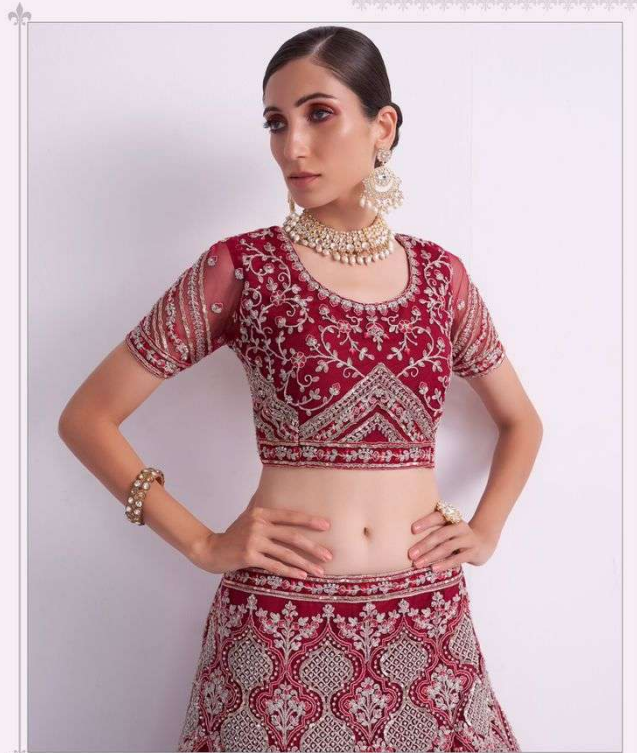

SHADES

ALIZEH
• BOLD & BEAUTIFUL

SHADES

ALIZEH
• BOLD & BEAUTIFUL

We WILL WEAR YOU WITH A SMILE!
1070

ALIZEH
GOLD & SILVER

CGO FORTH & BE FARBUZEN
1071

Go FORTH & BE FABULOUS!
1071

ALIZEH
GOLD & BEAUTY

 **ALIZEH**[®]
BOLD & BEAUTIFUL

1070

1071

1072

SHADES

RATE LIST

D. NO	COLOR	RATE
1070	SHADED PINK	11295
1071	SHADED GREEN	6985
1072	CHERRY RED	11295
TOTAL		29575/-