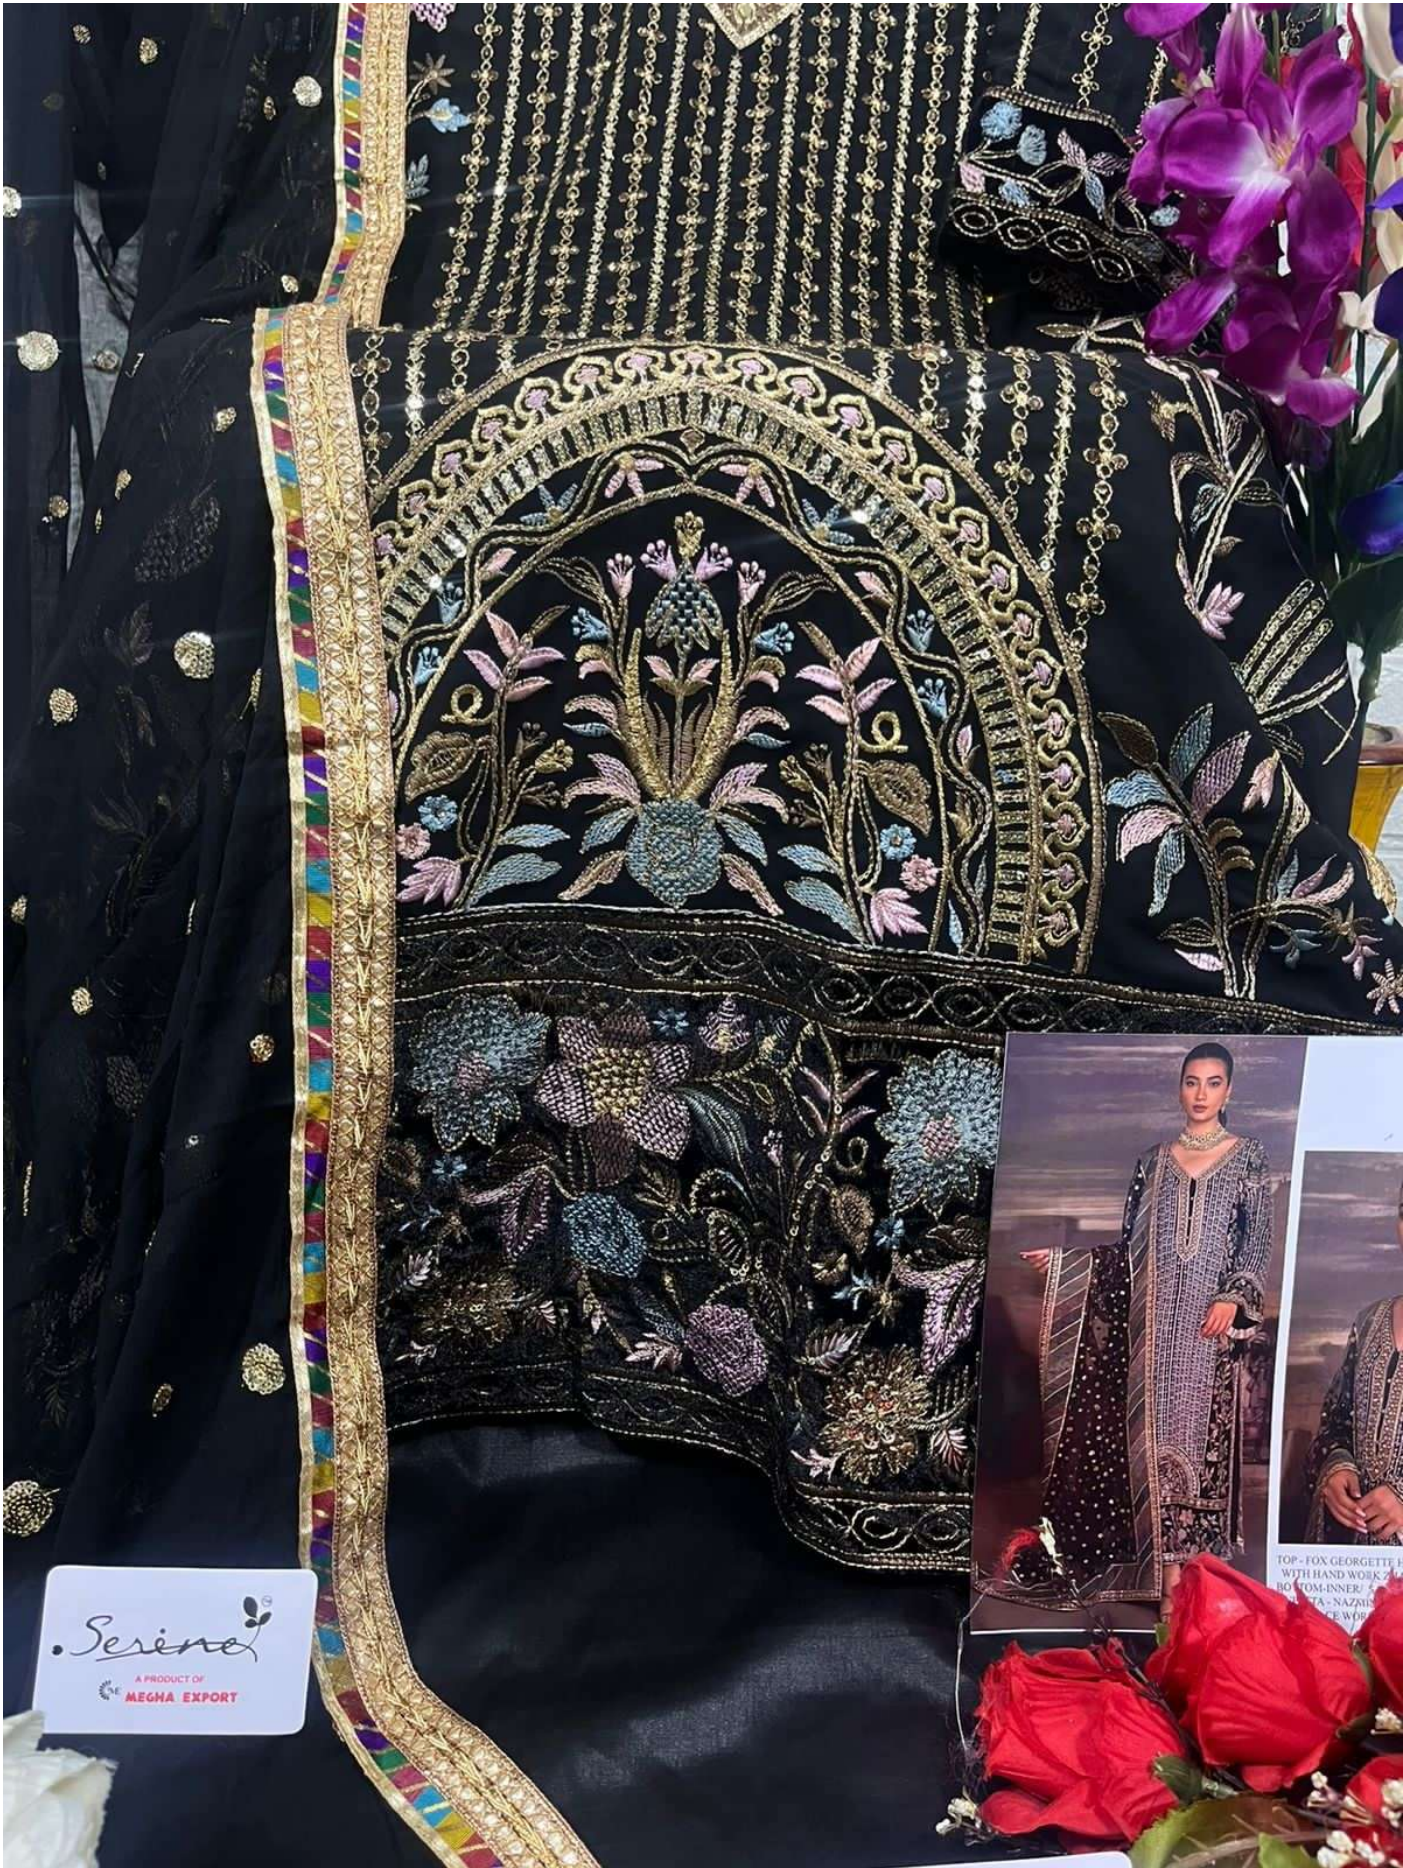

*Serena*<sup>TM</sup>  
Pakistani Suit

A BRAND BY MEGHA EXPORT

S - 114

TOP - FOX GEORGETTE HEAVY EMBROIDERED  
WITH ZARKAN AND EMB VELVET LACE  
INNER BOTTOM - HEAVY SANTOON  
DUPATTA - NAZNEEN HEAVY EMBROIDERED WITH LACE

Serino  
A PRODUCT OF  
MEGHA EXPORT

Serino  
A PRODUCT OF  
MEGHA EXPORT

*Serena*<sup>TM</sup>  
Pakistani Suit

A BRAND BY MEGHA EXPORT

S - 114

TOP - FOX GEORGETTE HEAVY EMBROIDERED  
WITH ZARKAN AND EMB VELVET LACE  
INNER BOTTOM - HEAVY SANTOON  
DUPATTA - NAZNEEN HEAVY EMBROIDERED WITH LACE