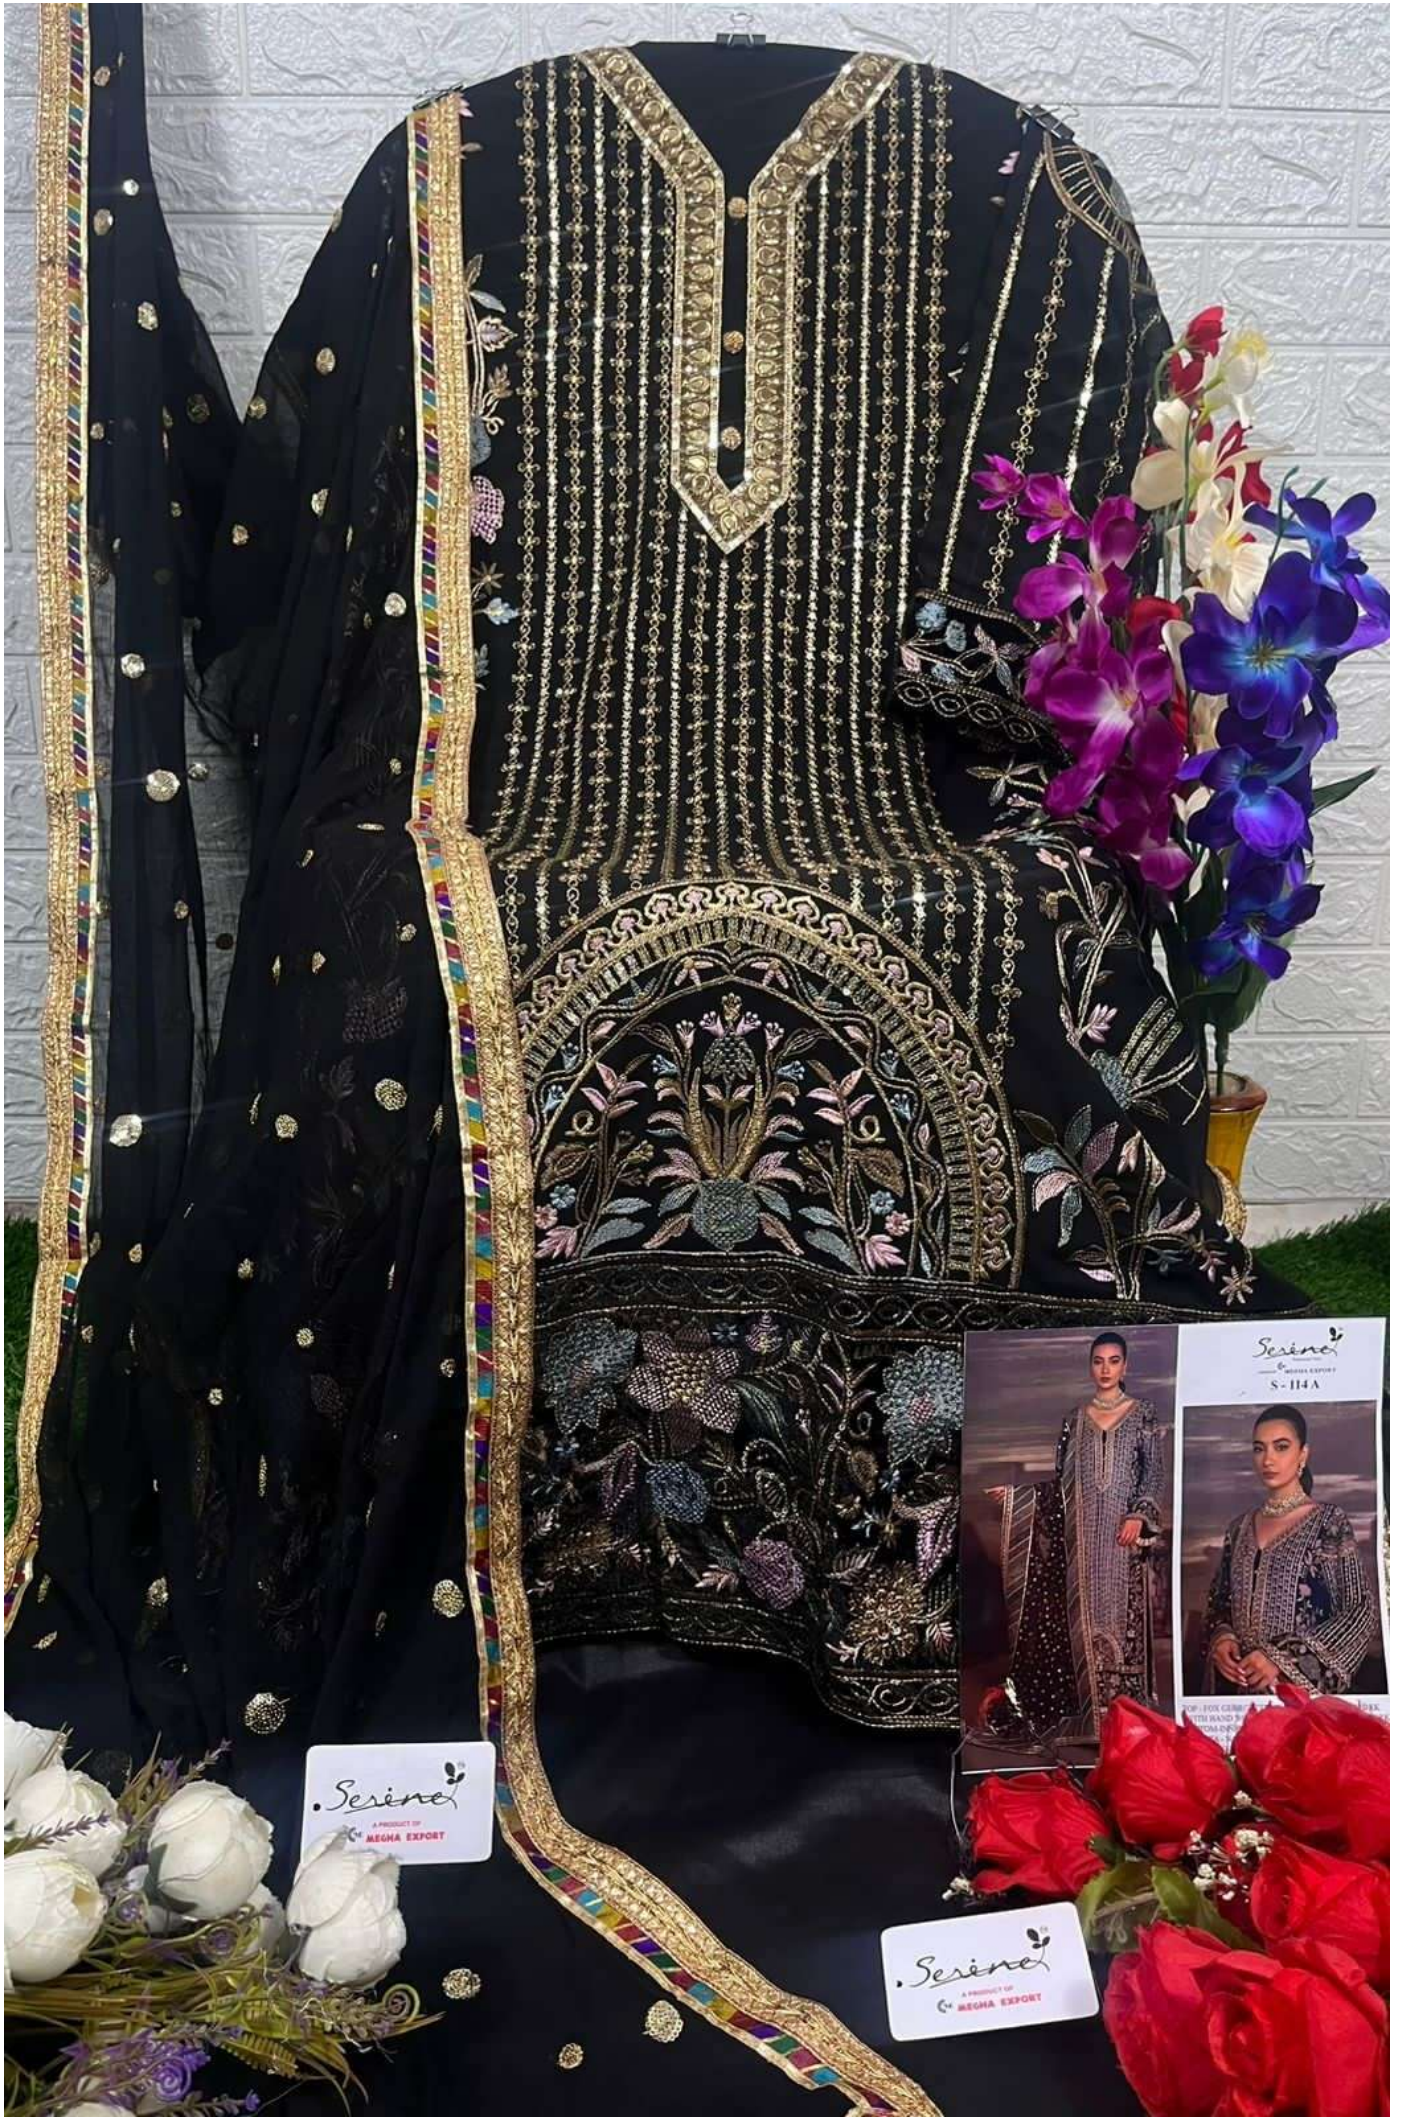

*Serena*TM
Pakistani Suit

A BRAND BY MEGHA EXPORT

S - 114

TOP - FOX GEORGETTE HEAVY EMBROIDERED
WITH ZARKAN AND EMB VELVET LACE
INNER BOTTOM - HEAVY SANTOON
DUPATTA - NAZNEEN HEAVY EMBROIDERED WITH LACE

Serino
A PRODUCT OF
MEGHA EXPORT

Serino
A PRODUCT OF
MEGHA EXPORT

*Serena*TM
Pakistani Suit

A BRAND BY MEGHA EXPORT

S - 114

TOP - FOX GEORGETTE HEAVY EMBROIDERED
WITH ZARKAN AND EMB VELVET LACE
INNER BOTTOM - HEAVY SANTOON
DUPATTA - NAZNEEN HEAVY EMBROIDERED WITH LACE

Serene
A PRODUCT OF
MEGHA EXPORT

TOP - FOX GEORGETTE
WITH HAND WORK
BOTTOM - NAZIR
FACEWORK