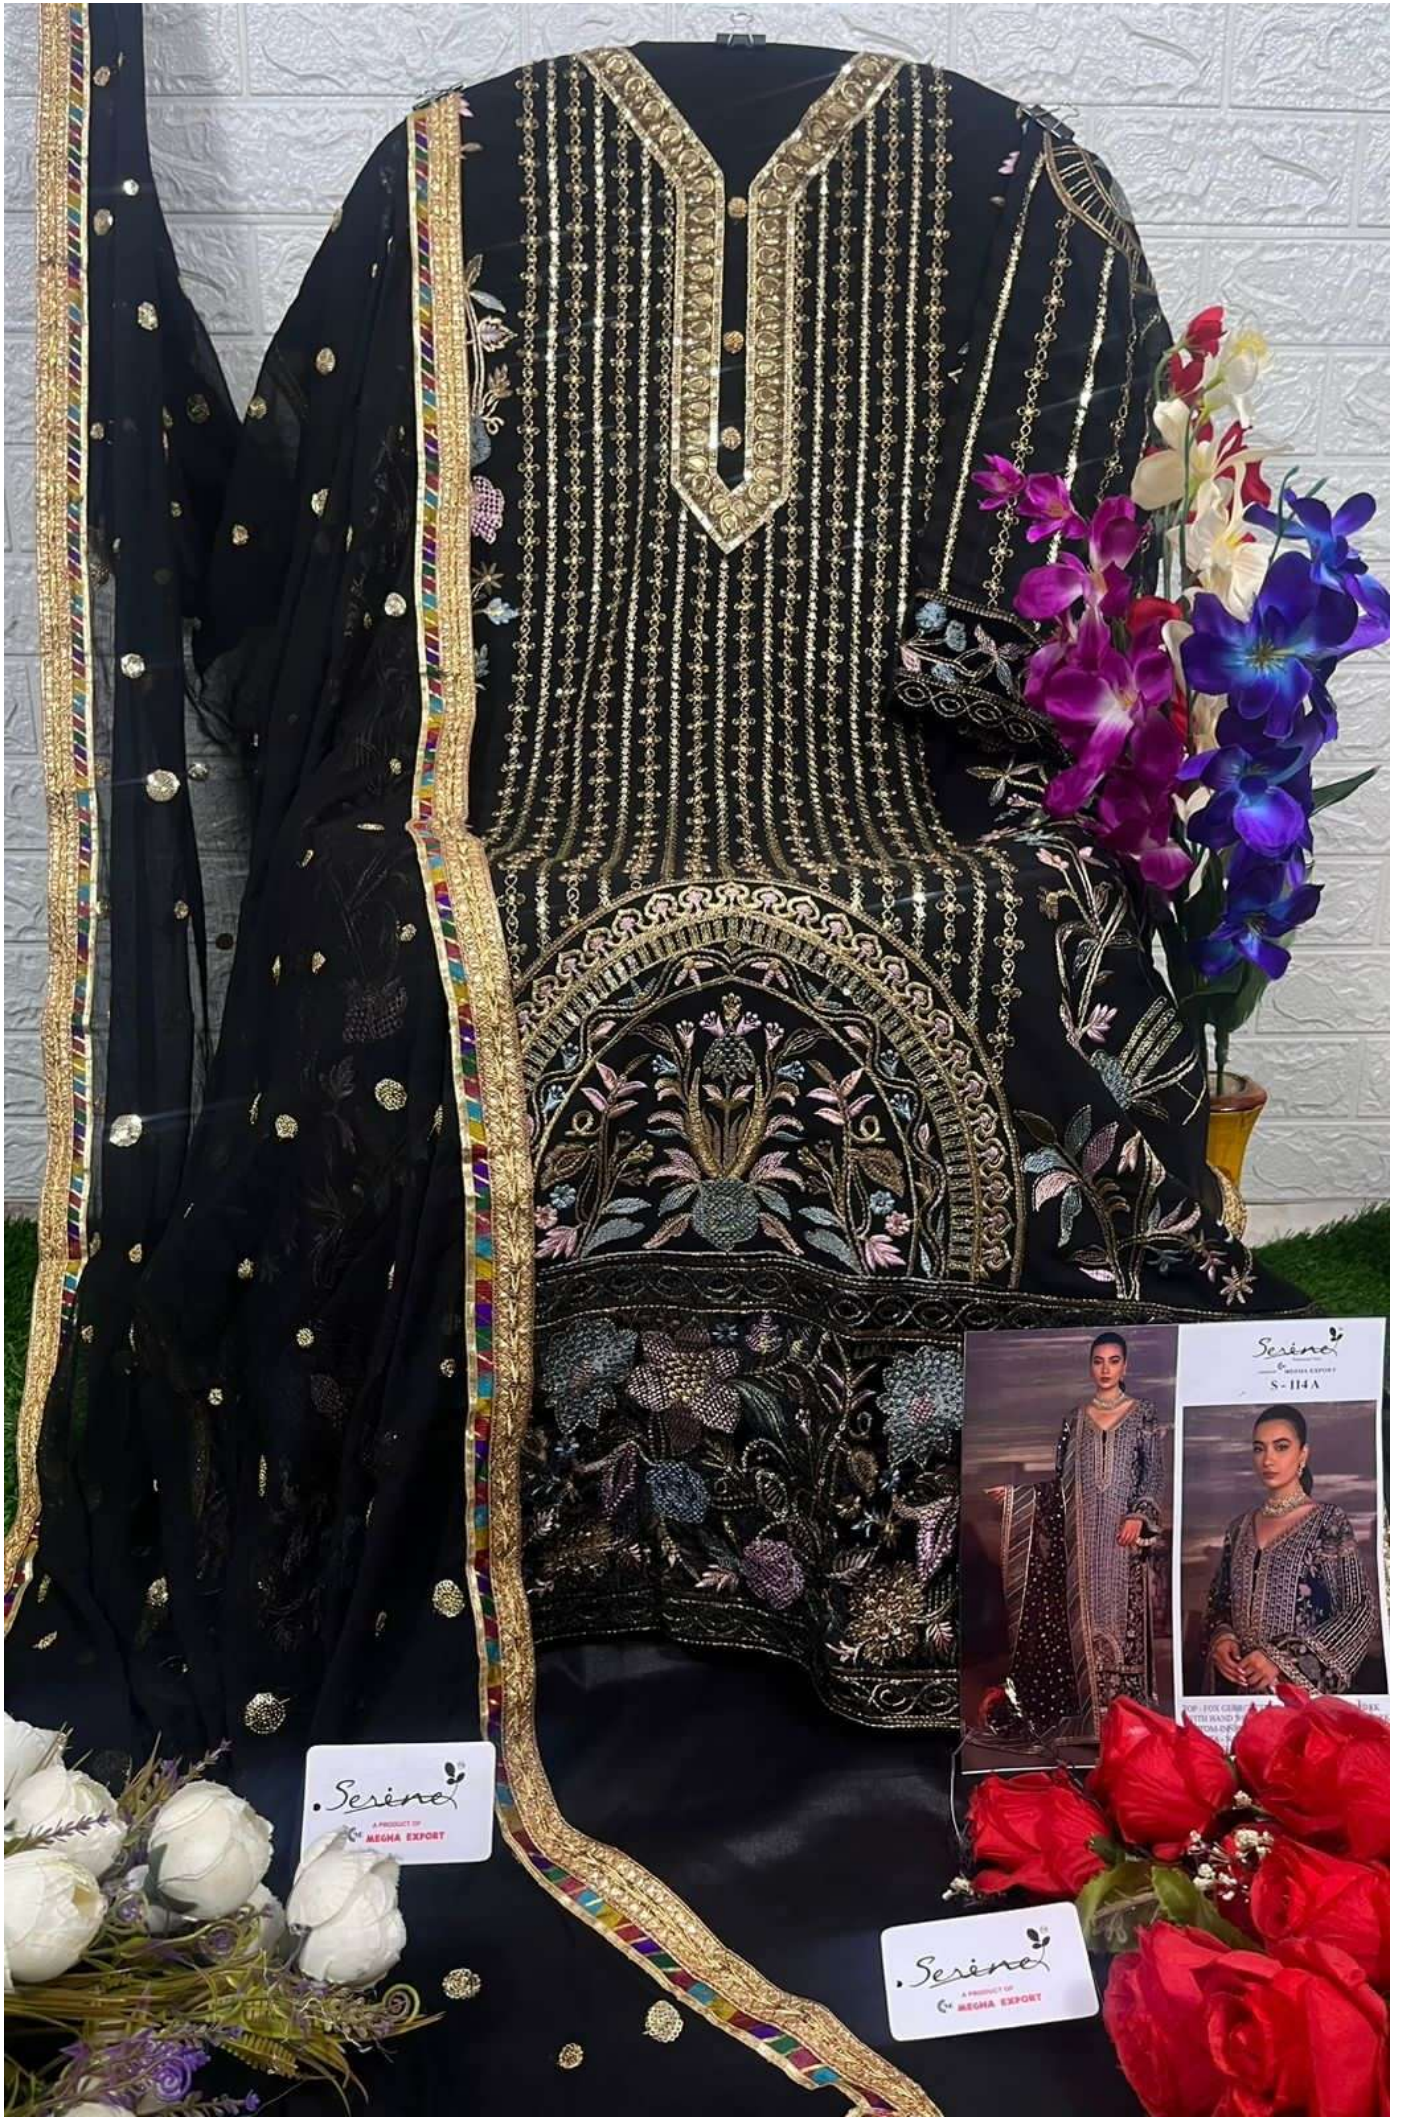

*Serena*<sup>TM</sup>  
Pakistani Suit

A BRAND BY MEGHA EXPORT

S - 114

TOP - FOX GEORGETTE HEAVY EMBROIDERED  
WITH ZARKAN AND EMB VELVET LACE  
INNER BOTTOM - HEAVY SANTOON  
DUPATTA - NAZNEEN HEAVY EMBROIDERED WITH LACE

Serino  
A PRODUCT OF  
MEGHA EXPORT

Serino  
A PRODUCT OF  
MEGHA EXPORT

*Serena*<sup>TM</sup>  
Pakistani Suit

A BRAND BY MEGHA EXPORT

S - 114

TOP - FOX GEORGETTE HEAVY EMBROIDERED  
WITH ZARKAN AND EMB VELVET LACE  
INNER BOTTOM - HEAVY SANTOON  
DUPATTA - NAZNEEN HEAVY EMBROIDERED WITH LACE

*Sereno*  
A PRODUCT OF  
MEGHA EXPORT

TOP - FOX GEORGETTE  
WITH HAND WORK  
BOTTOM - NAZIR  
FACEWORK