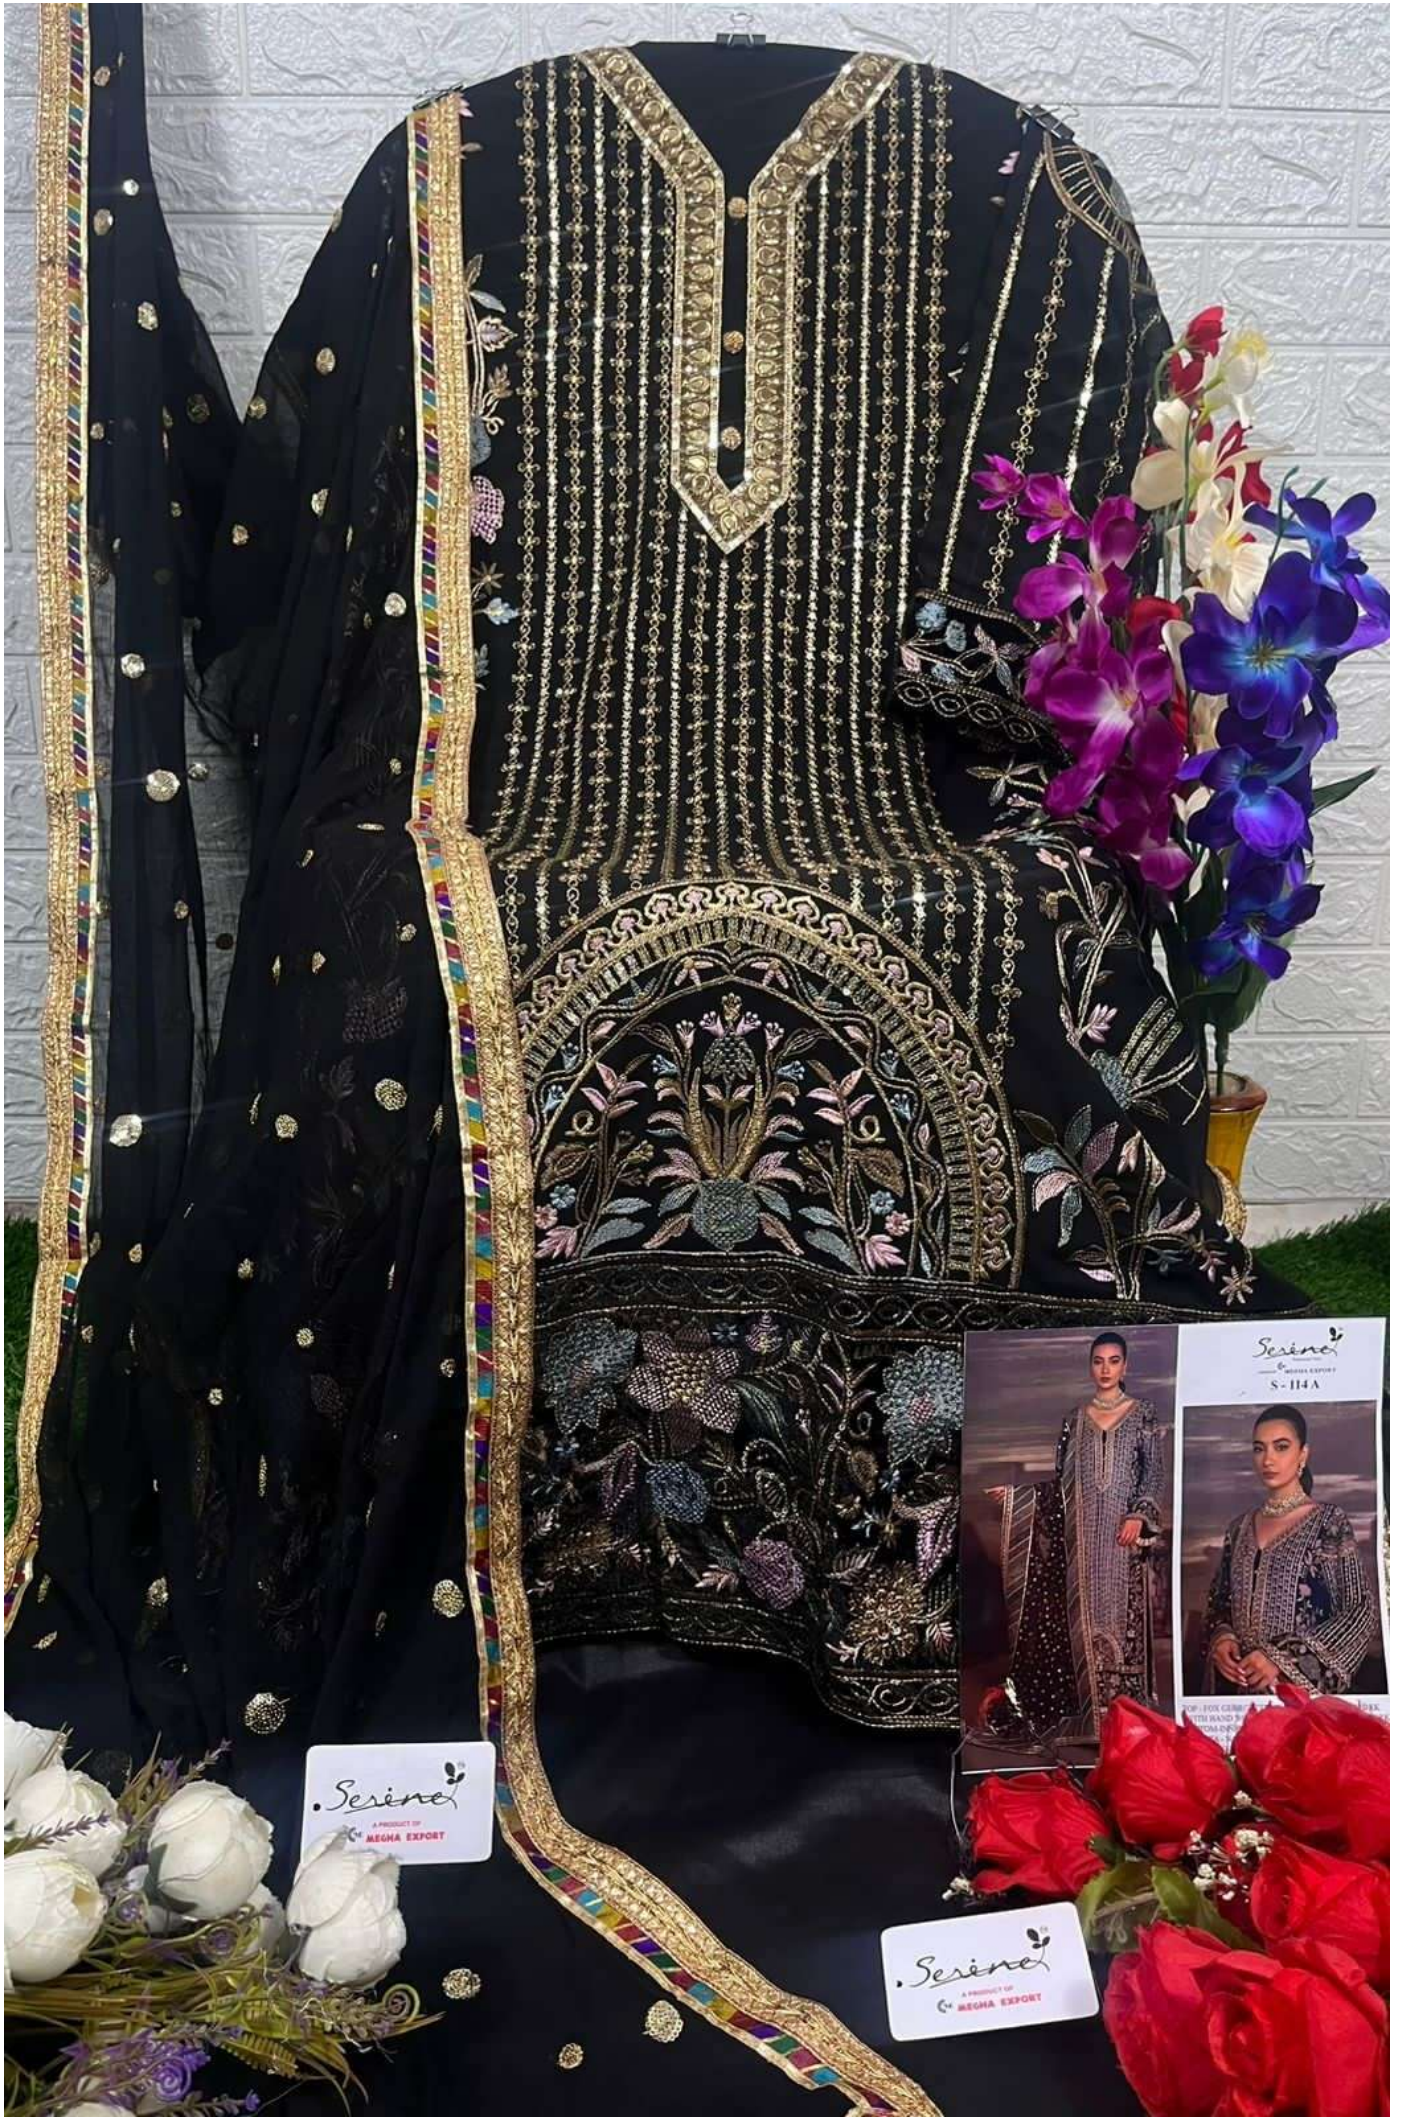

*Serena*<sup>TM</sup>  
Pakistani Suit

A BRAND BY MEGHA EXPORT

S - 114

TOP - FOX GEORGETTE HEAVY EMBROIDERED  
WITH ZARKAN AND EMB VELVET LACE  
INNER BOTTOM - HEAVY SANTOON  
DUPATTA - NAZNEEN HEAVY EMBROIDERED WITH LACE

Serino  
A PRODUCT OF  
MEGHA EXPORT

Serino  
A PRODUCT OF  
MEGHA EXPORT

*Serena*<sup>TM</sup>  
Pakistani Suit

A BRAND BY MEGHA EXPORT

S - 114

TOP - FOX GEORGETTE HEAVY EMBROIDERED  
WITH ZARKAN AND EMB VELVET LACE  
INNER BOTTOM - HEAVY SANTOON  
DUPATTA - NAZNEEN HEAVY EMBROIDERED WITH LACE

*Serene*  
A PRODUCT OF  
MEGHA EXPORT

TOP - FOX GEORGETTE  
WITH HAND WORK  
BY MEGHA EXPORT.  
DRESS - NAZIRI  
BY MEGHA EXPORT.