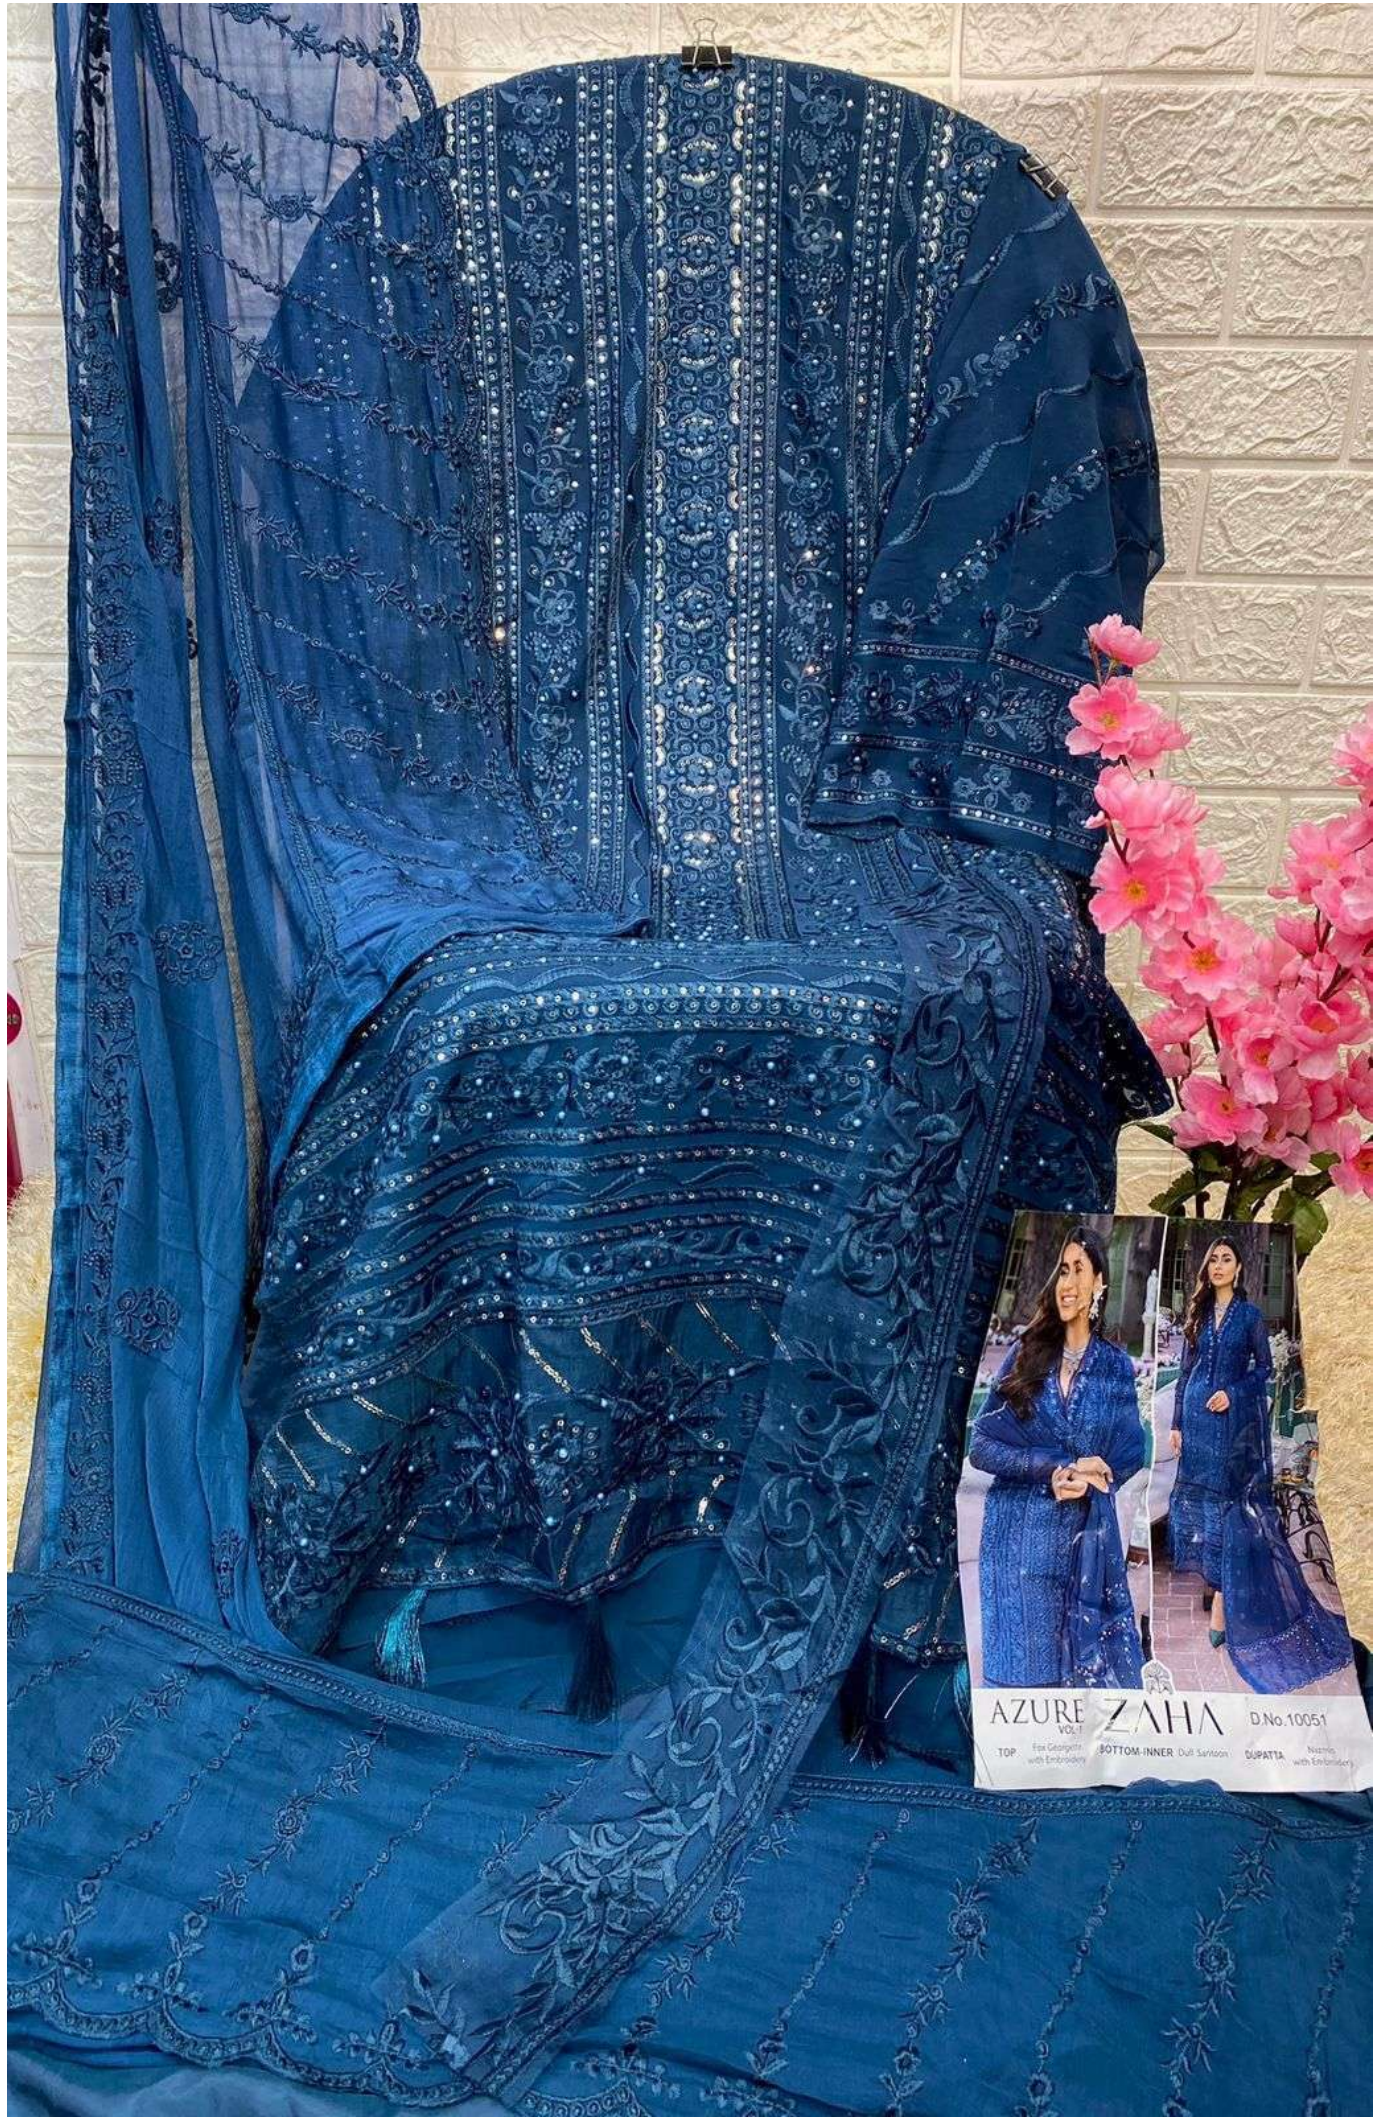

AZURE
VOL-1

ZAHA

D.No.10051

TOP Fox Georgette
with Embroidery

BOTTOM-INNER Dull Santoon

DUPATTA Nazmin
with Embroidery

AZURE
VOL-1

ZAHA

D.No.10051

TOP Fox Georgette
with Embroidery

BOTTOM-INNER Dull Santoon

DUPATTA Nazmin
with Embroidery

AZURE VOL. 1 **ZAHA** D.No.10051
TOP: Eye Georgetown with Embroidery BOTTOM-INNER: Dull Sarikoon DUPATTIA: Netting with Embroidery