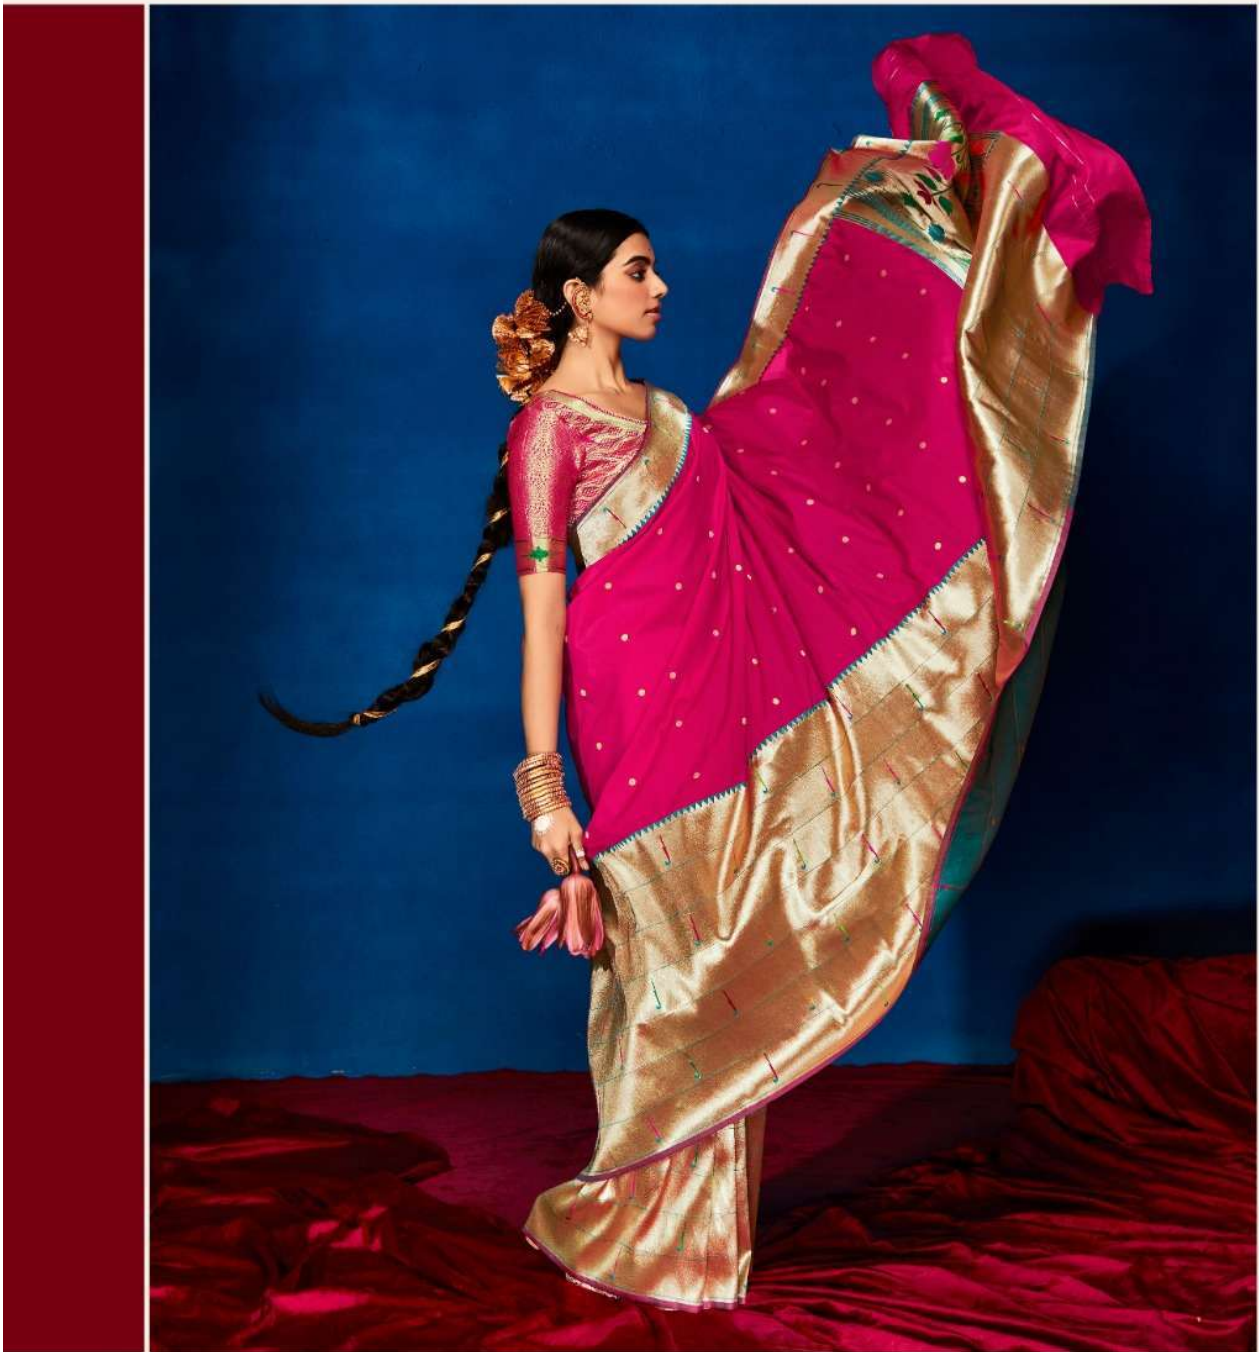

RAJPATH^{TM}
"The Secret of Style"

131005