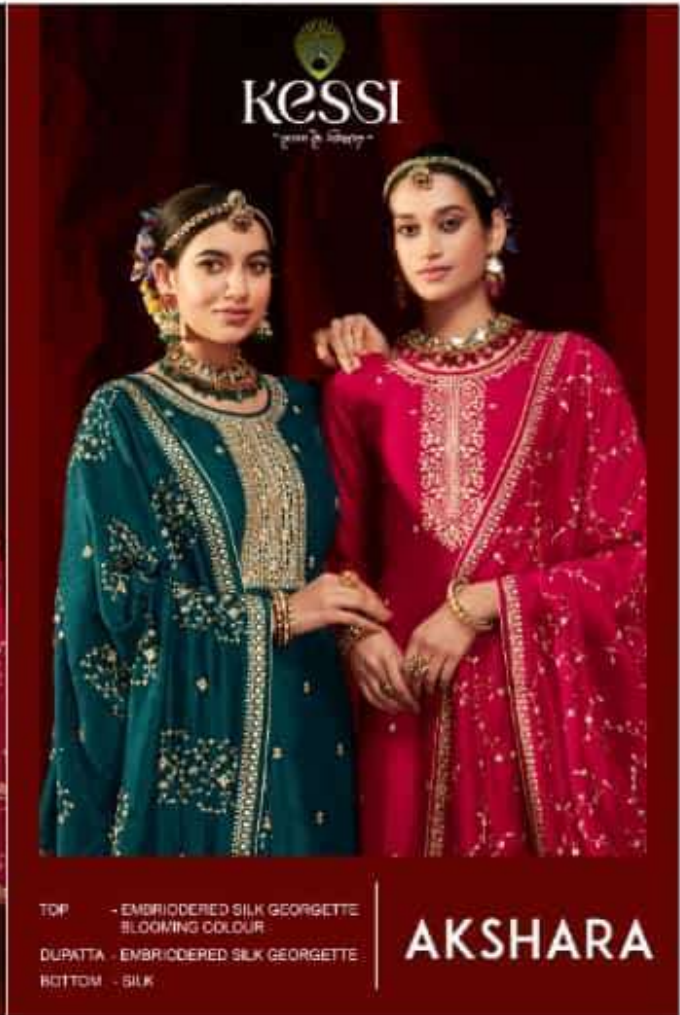

Akshara

1772

Akshara

1775

Akshara

1772

Akshara

1776

1775

1776

KESSI
— KANSAS —

TOP - EMBROIDERED SILK GEORGETTE
BLOOMING COLOUR
DUPATTA - EMBROIDERED SILK GEORGETTE
BOTTOM - SILK

AKSHARA

Akshara

1774