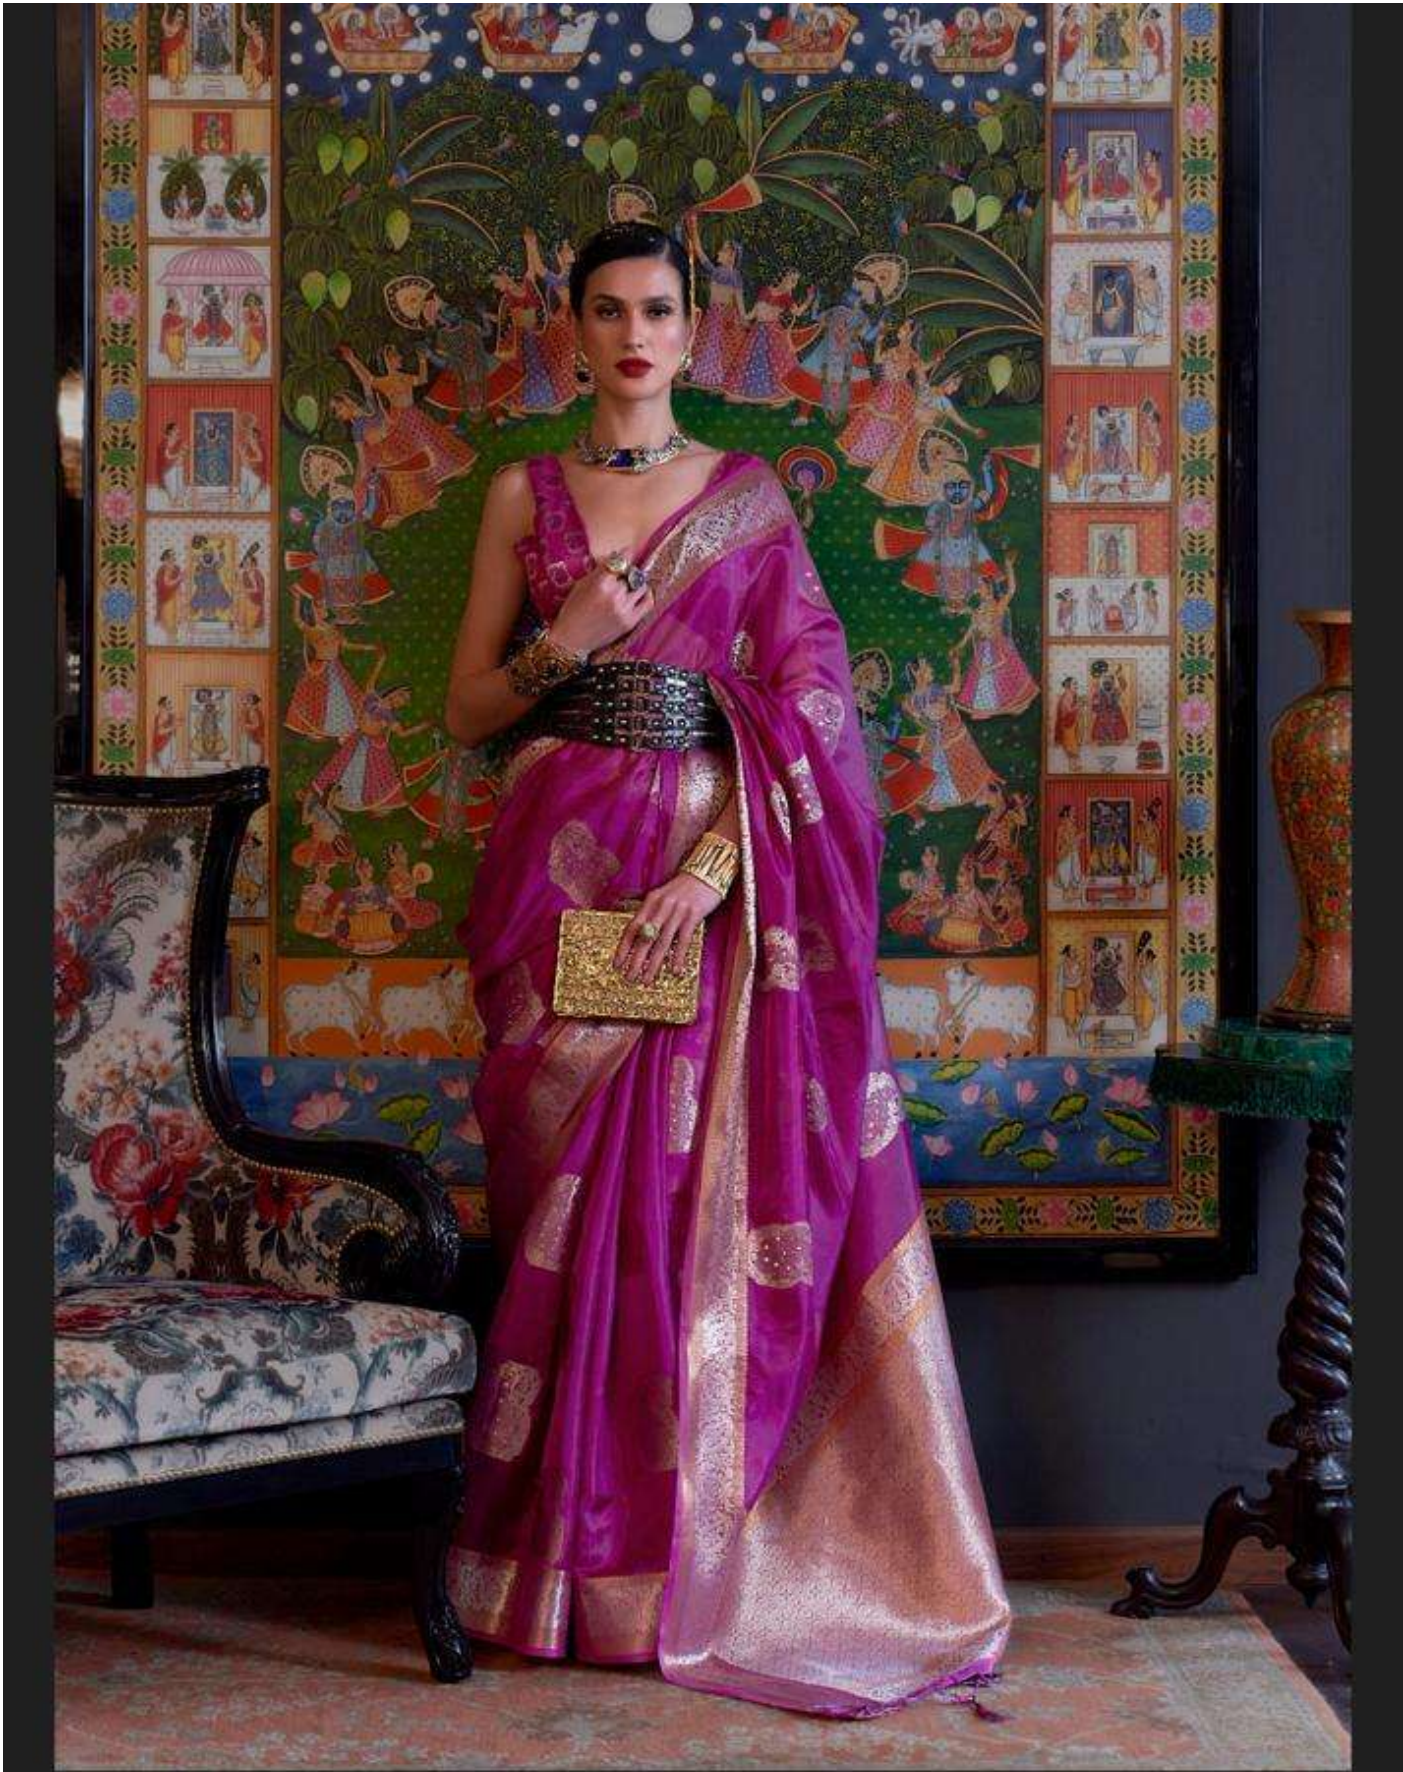

RAJTEX
Embroidery
Print series | Lingerie | Silk series

KABINNI ORGANZA
TWO TONE HANDLOOM WEAVING
ORGANZA - SEQUINS VALUE ADDED

3 1 5 0 0 1