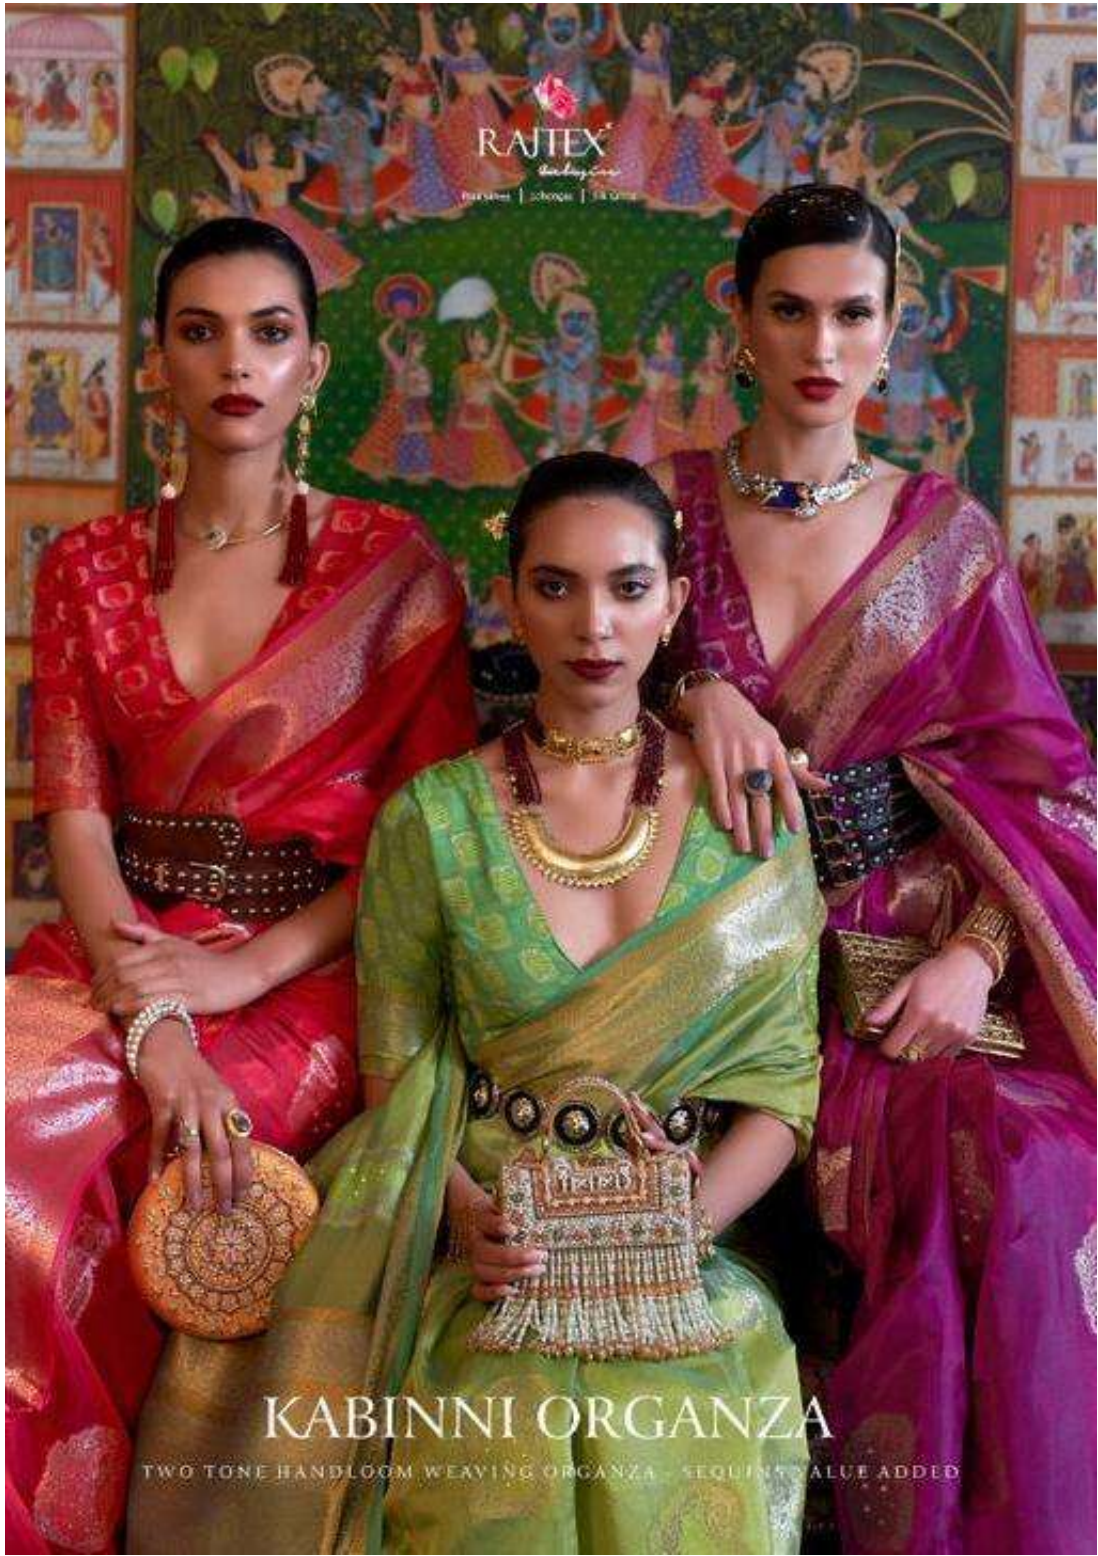

RAJTEX

Handloom Weaving

Handloom Weaving

KABINNI ORGANZA

TWO TONE HANDLOOM WEAVING ORGANZA - SEQUINS VALUE ADDED