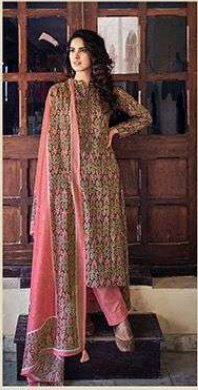

VOGUE

PREMIUM
Vol.9

PRM[®]
Trendz

5156

5157

5158

5161

5162

5163

5159

5160

5164

PRM[®]
TRENZ

5165

B E A U T Y

At the end of the day, beauty is not just about the face, it's about the soul. It's about the way you carry yourself, the way you smile, the way you love. It's about the way you live. It's about the way you are. It's about the way you are. It's about the way you are.