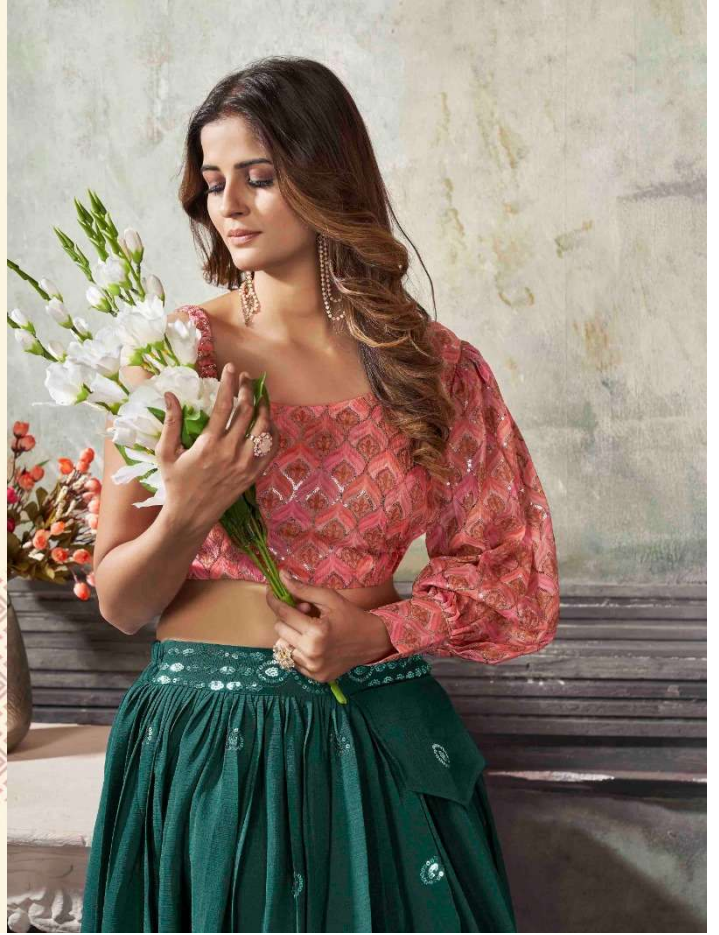

शुभकला

2049