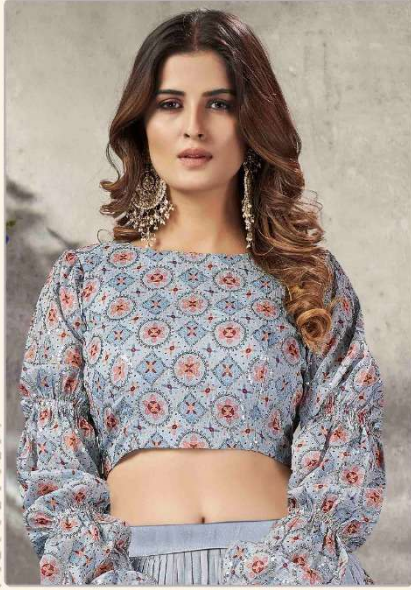

शुभकला

2044