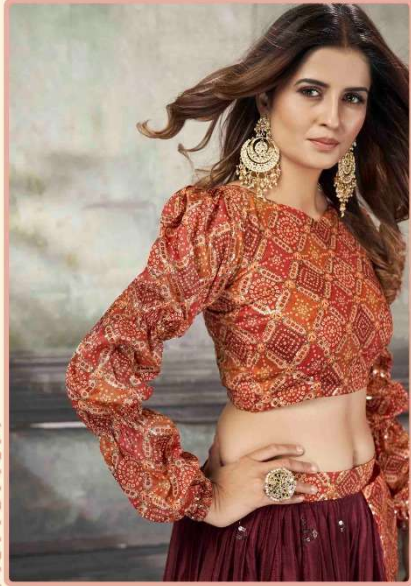

शुभकला

2041