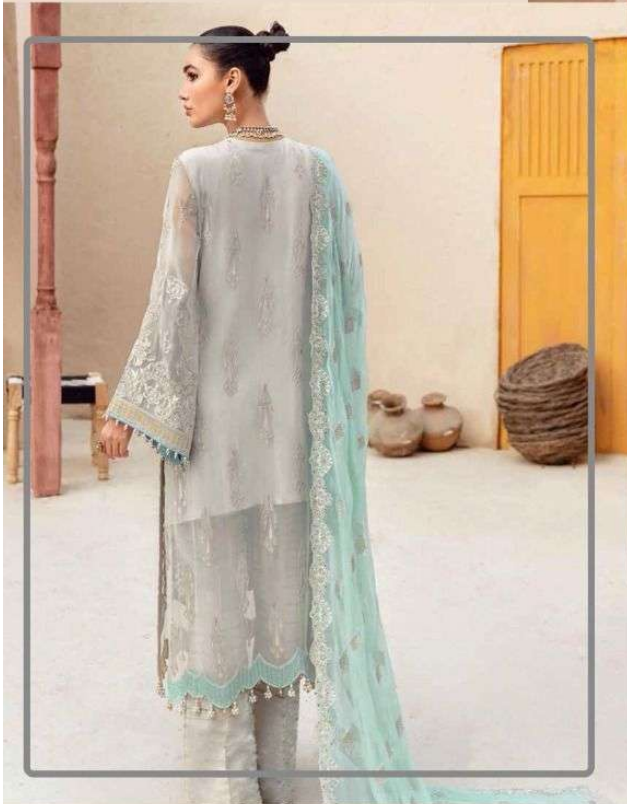

Top:-Fax Gorgeet
Duapta:-Nazmin
Bottom/ Inner:-Shantoon

HOOR TEX

H-57

Top:-Fax Gorgeet
Duapta:-Nazmin
Bottom/ Inner:-Shantoon

HOOR TEX

H-57

Sleeves

Dupatta

Back work

c-Fax Gogoyet
aptyc-Nazmin
toom / Inner-Shantoon

HOOBTEX

R-57

An inset image showing a woman wearing the light blue embroidered garment. The main image shows her from the front, and a smaller inset to the left shows her from the back. The text 'c-Fax Gogoyet', 'aptyc-Nazmin', 'toom / Inner-Shantoon', and 'HOOBTEX' is visible at the top, and 'R-57' is at the bottom.