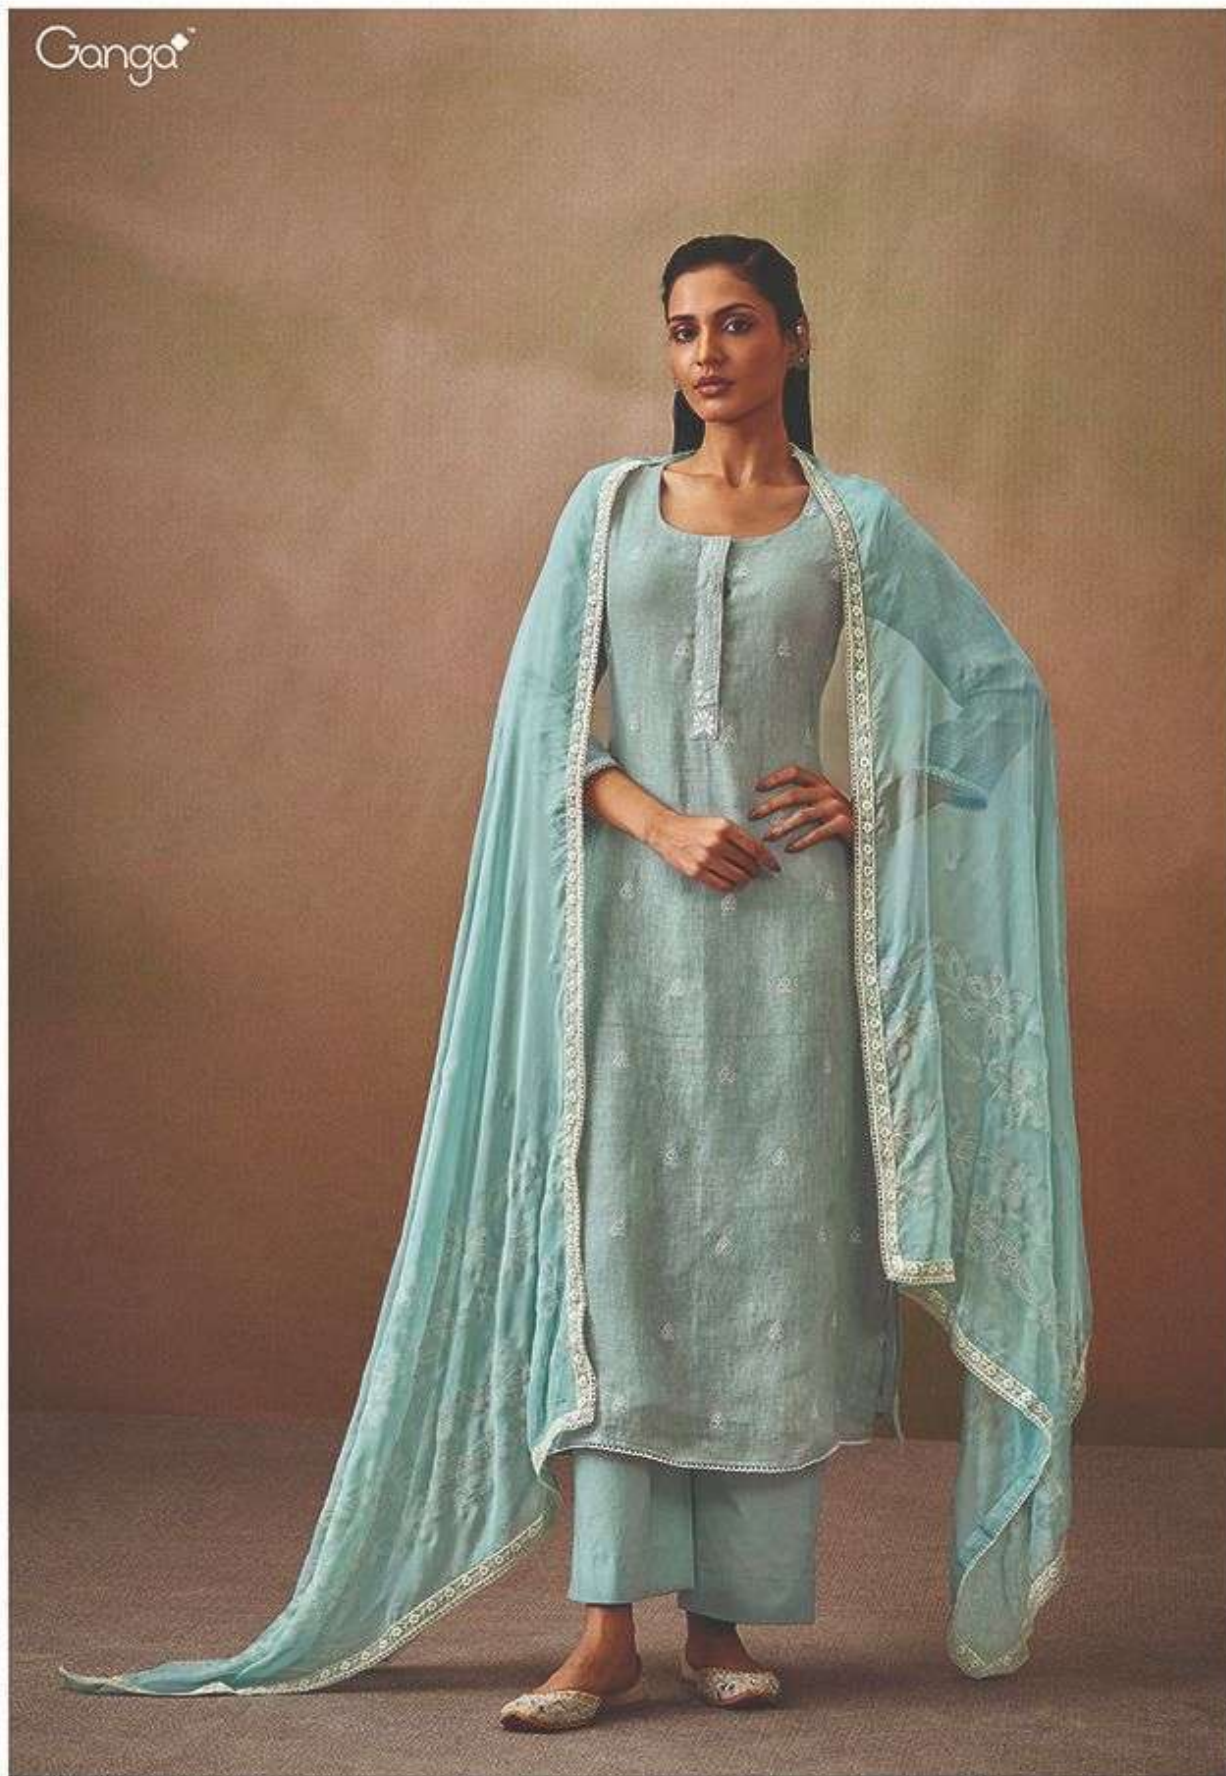

Ganga

C-1339