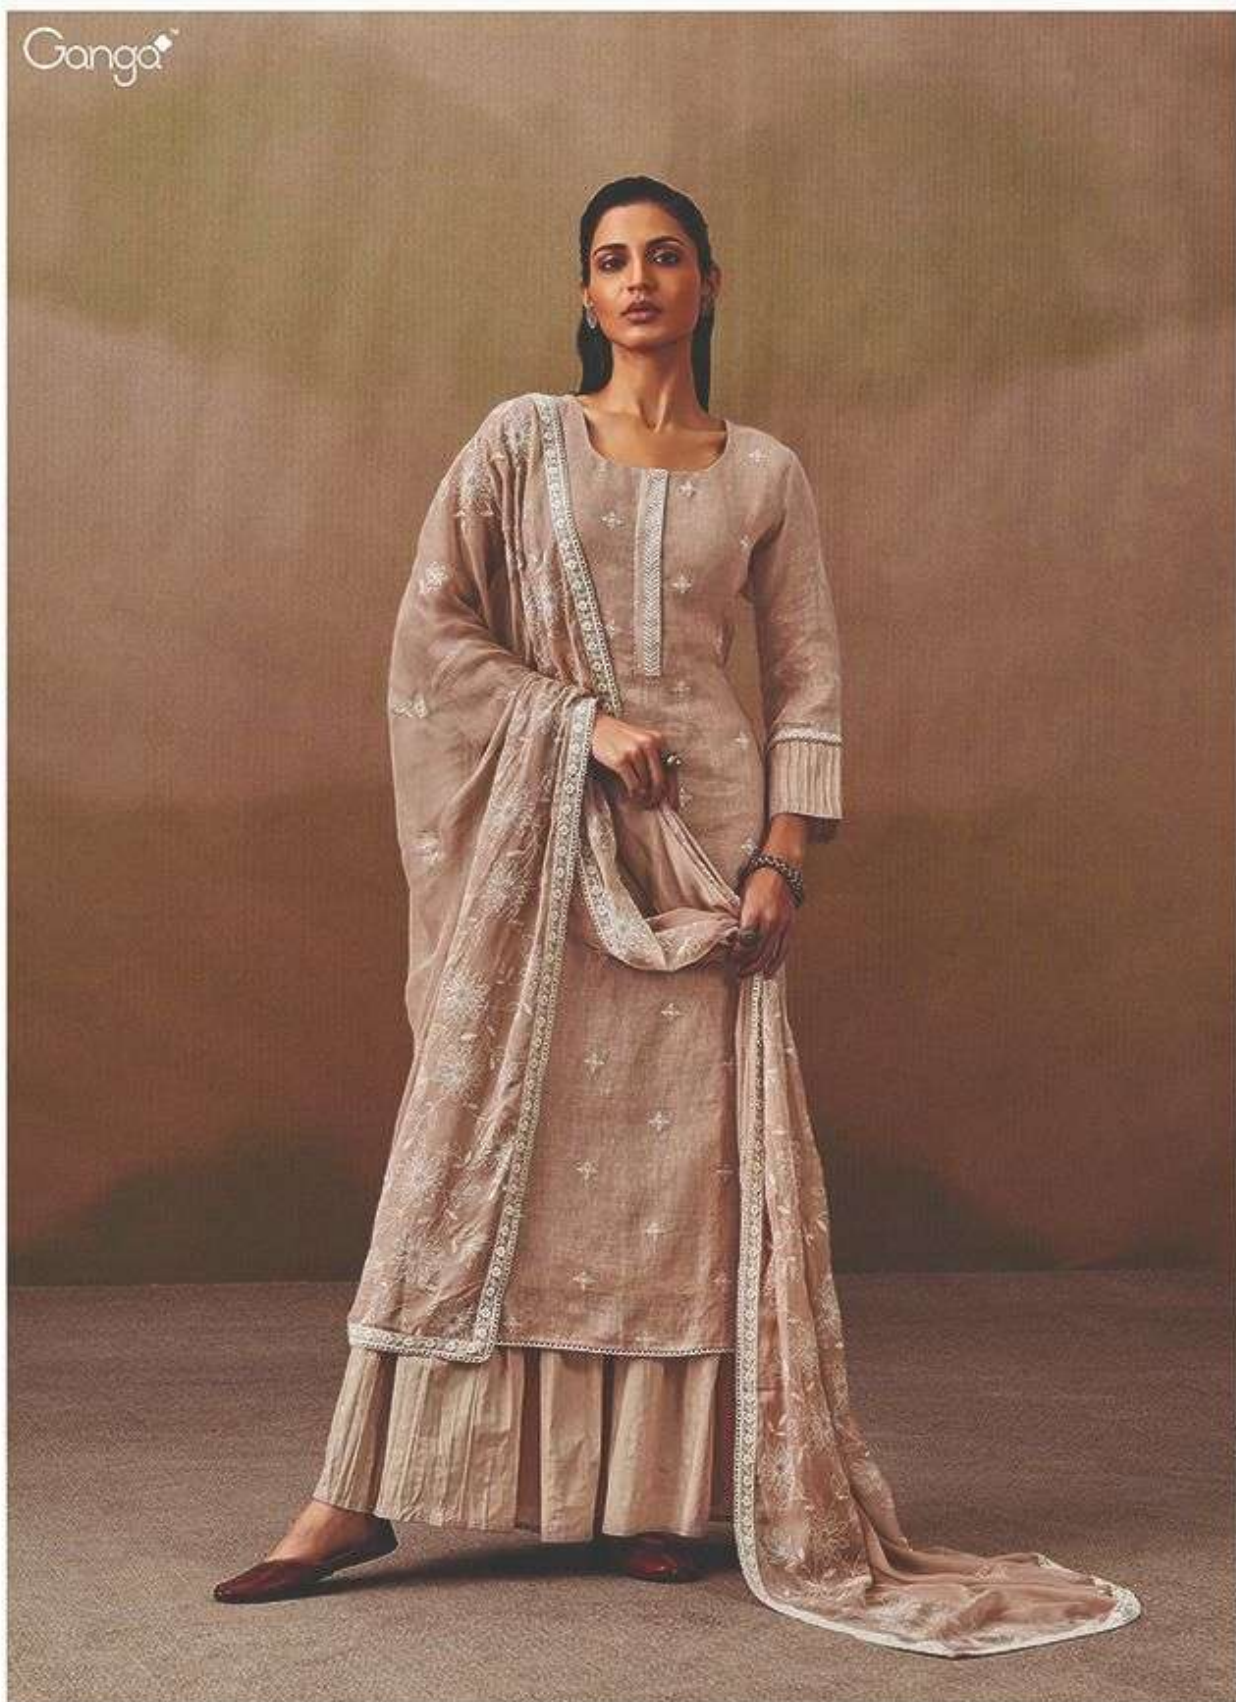

Ganga

C-1340

Ganga

C-1341

Ganga®

Ganga™

C-1342

| | |
|-----------------|---|
| PRODUCT NAME | <i>ROSHNI</i> |
| D.NO. | C1337 TO C1342 |
| DESCRIPTION | <p>TOP PREMIUM PURE GOGO LINEN SOLID WITH EMBROIDERY AND HAND WORK</p> <p>BOTTOM PREMIUM COTTON SOLID</p> <p>DUPATTA PURE CHIFFON PRINT WITH FOUR SIDE EMBROIDERY LACE</p> |
| HSN CODE | 520831 |
| WHOLESALE PRICE | 1995/- EACH+GST(EXTRA) |