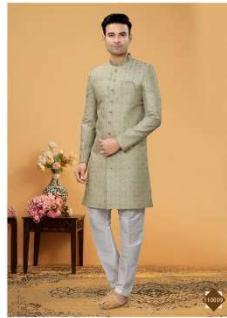

OUTLUK^{TM}
Vol- 110

110009