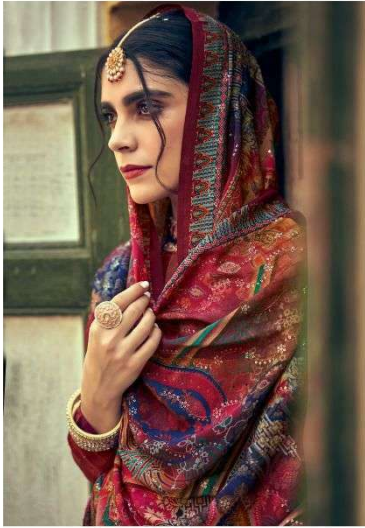

™
NISHANT
FASHION

SAACHI
VOL-2

• | 47002 | •

MOOD LUXURIOUS NATURAL TONES, LINES, AND A MINIMAL APPROACH INSPIRES THE AUTUMN

• | 47006 | •

ELEGANCE ENRICHES STYLISH GODDESSES FOR DREAMS THE IMPRESSION FACTOR THIS SEASON BEAUTY

Unique
BEAUTIFULL *and*
Designs..

™
NISHANT
FASHION

SAACHI
VOL-2

• | 47001 | •

• | 47002 | •

• | 47003 | •

• | 47004 | •

• | 47005 | •