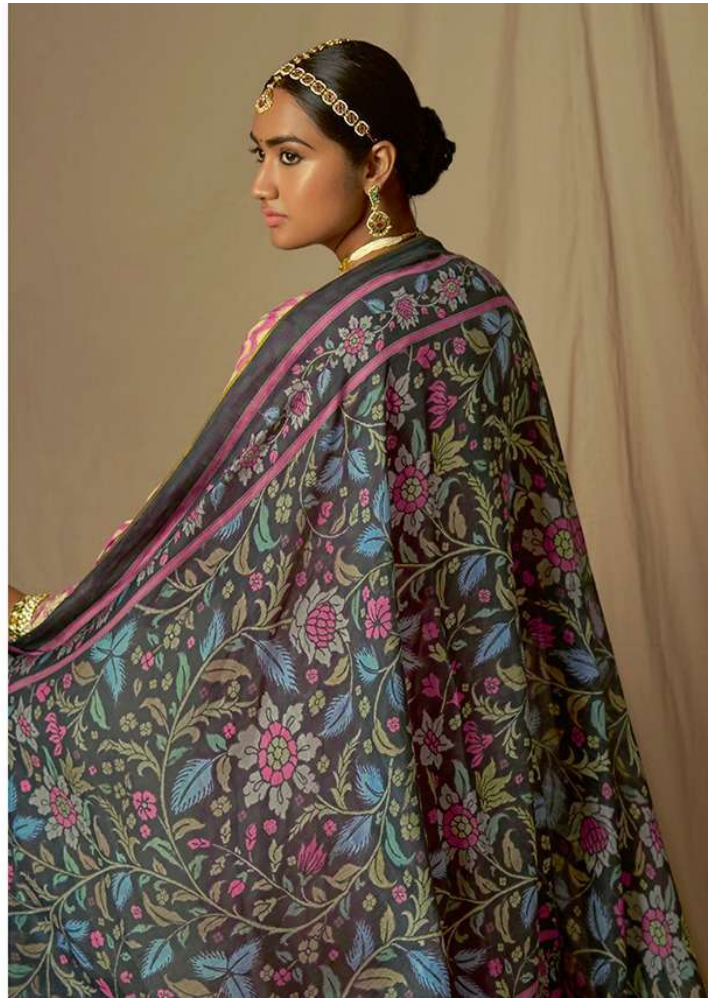

Heer
BY KIMORA

KALAM X BATIK

HOOR
BY KIMORA

KALAM X BATIK

HEER-140		
~ KALAM X BATIK ~		
Price List		
Sr.No	Design No	Rate
1	8961	1890
2	8962	1890
3	8963	1890
4	8964	1890
5	8965	1890
6	8966	1890
7	8967	1890
8	8968	1890
Total		15120

HEER
BY KIMORA

KALAM X BATIK • 8966

HEER
BY KIMORA

KALAM X BATIK • 8965

8961

8962

8963

8964

KALAM X BATIK

: TOP :

Pure muslin silk with digital print and placement embroidery
on front and sleeves

: DUPATTA :

Pure modale silk with digital print and tassels

: BOTTOM :

Pure cotton satin solid

.. DESIGN NO ..