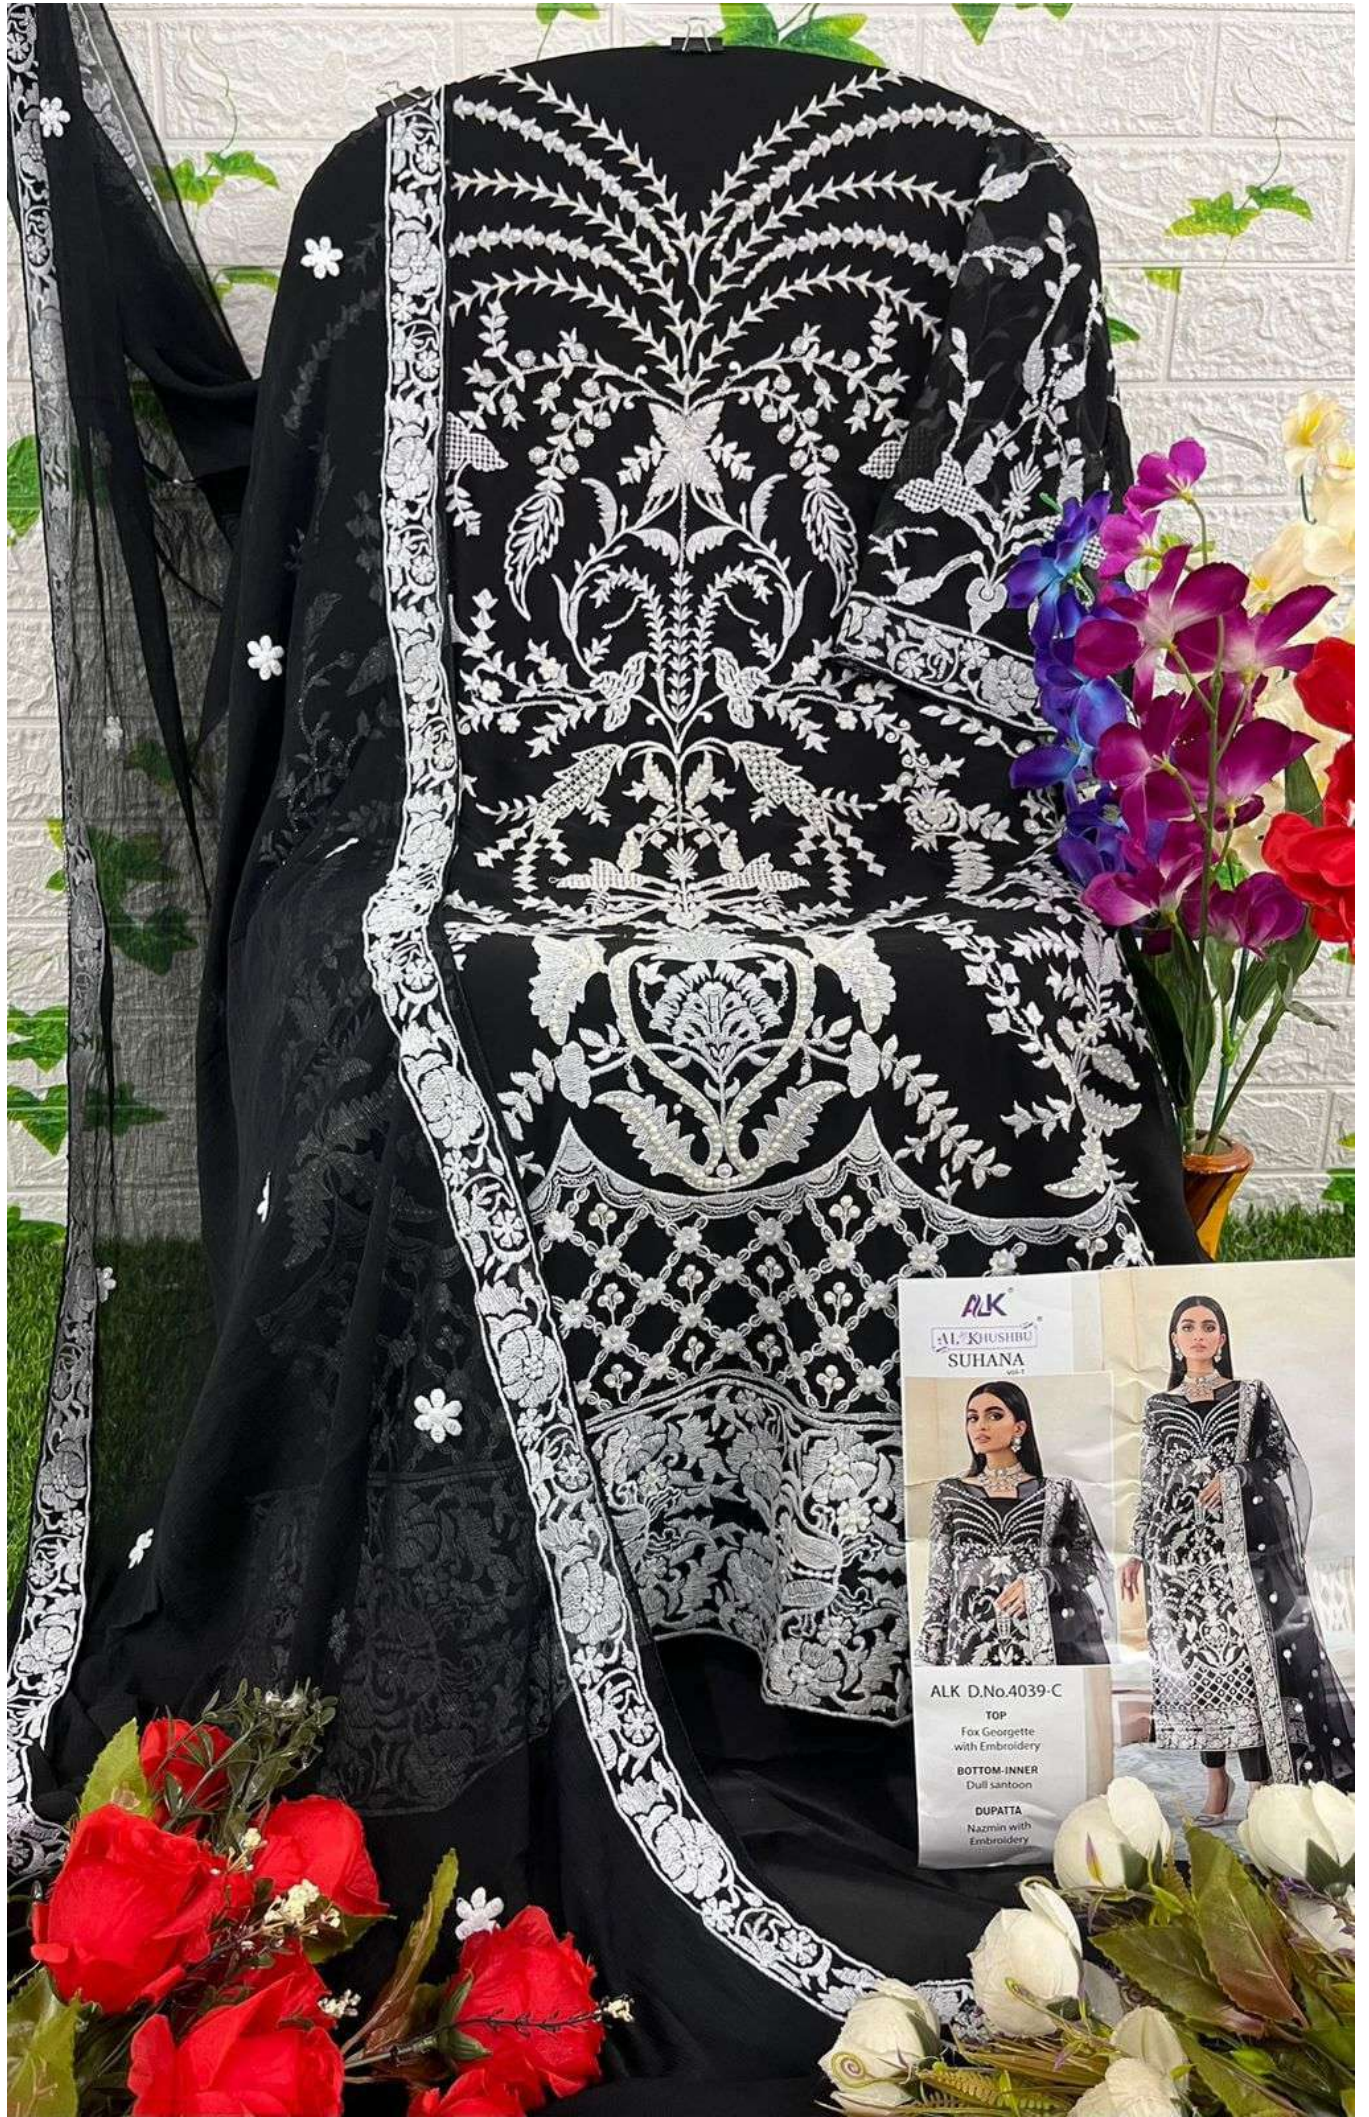

ALK[®]

AL KHUSHBU[®]

SUHANA
vol-1

ALK
AL KHUSHBU
SUHANA
vol. 1

ALK D.No.4039-C

TOP
Fox Georgette
with Embroidery

BOTTOM-INNER
Dull santoon

DUPATTA
Nazmin with
Embroidery

ALK
AL KHUSHBU
SUHANA

ALK D.No.4039-A
TOP
Fox Georgette
with Embroidery
BOTTOM-INNER
Dull santoon
DUPATTA
Nazmin with
Embroidery

ALK D.No.4039-A

TOP

Fox Georgette
with Embroidery

BOTTOM-INNER

Dull santoon

DUPATTA

Nazmin with
Embroidery

ALK
AL KHUSHBU
SUHANA
vol-1

ALK D.No.4039-C
TOP
Fox Georgette
with Embroidery
BOTTOM-INNER
Dull santoon
DUPATTA
Nazmin with
Embroidery

SUHANA vol-1

TOP Fox Georgette
with Embroidery
BOTTOM-INNER Dull santoon
DUPATTA Nazmin with
Embroidery