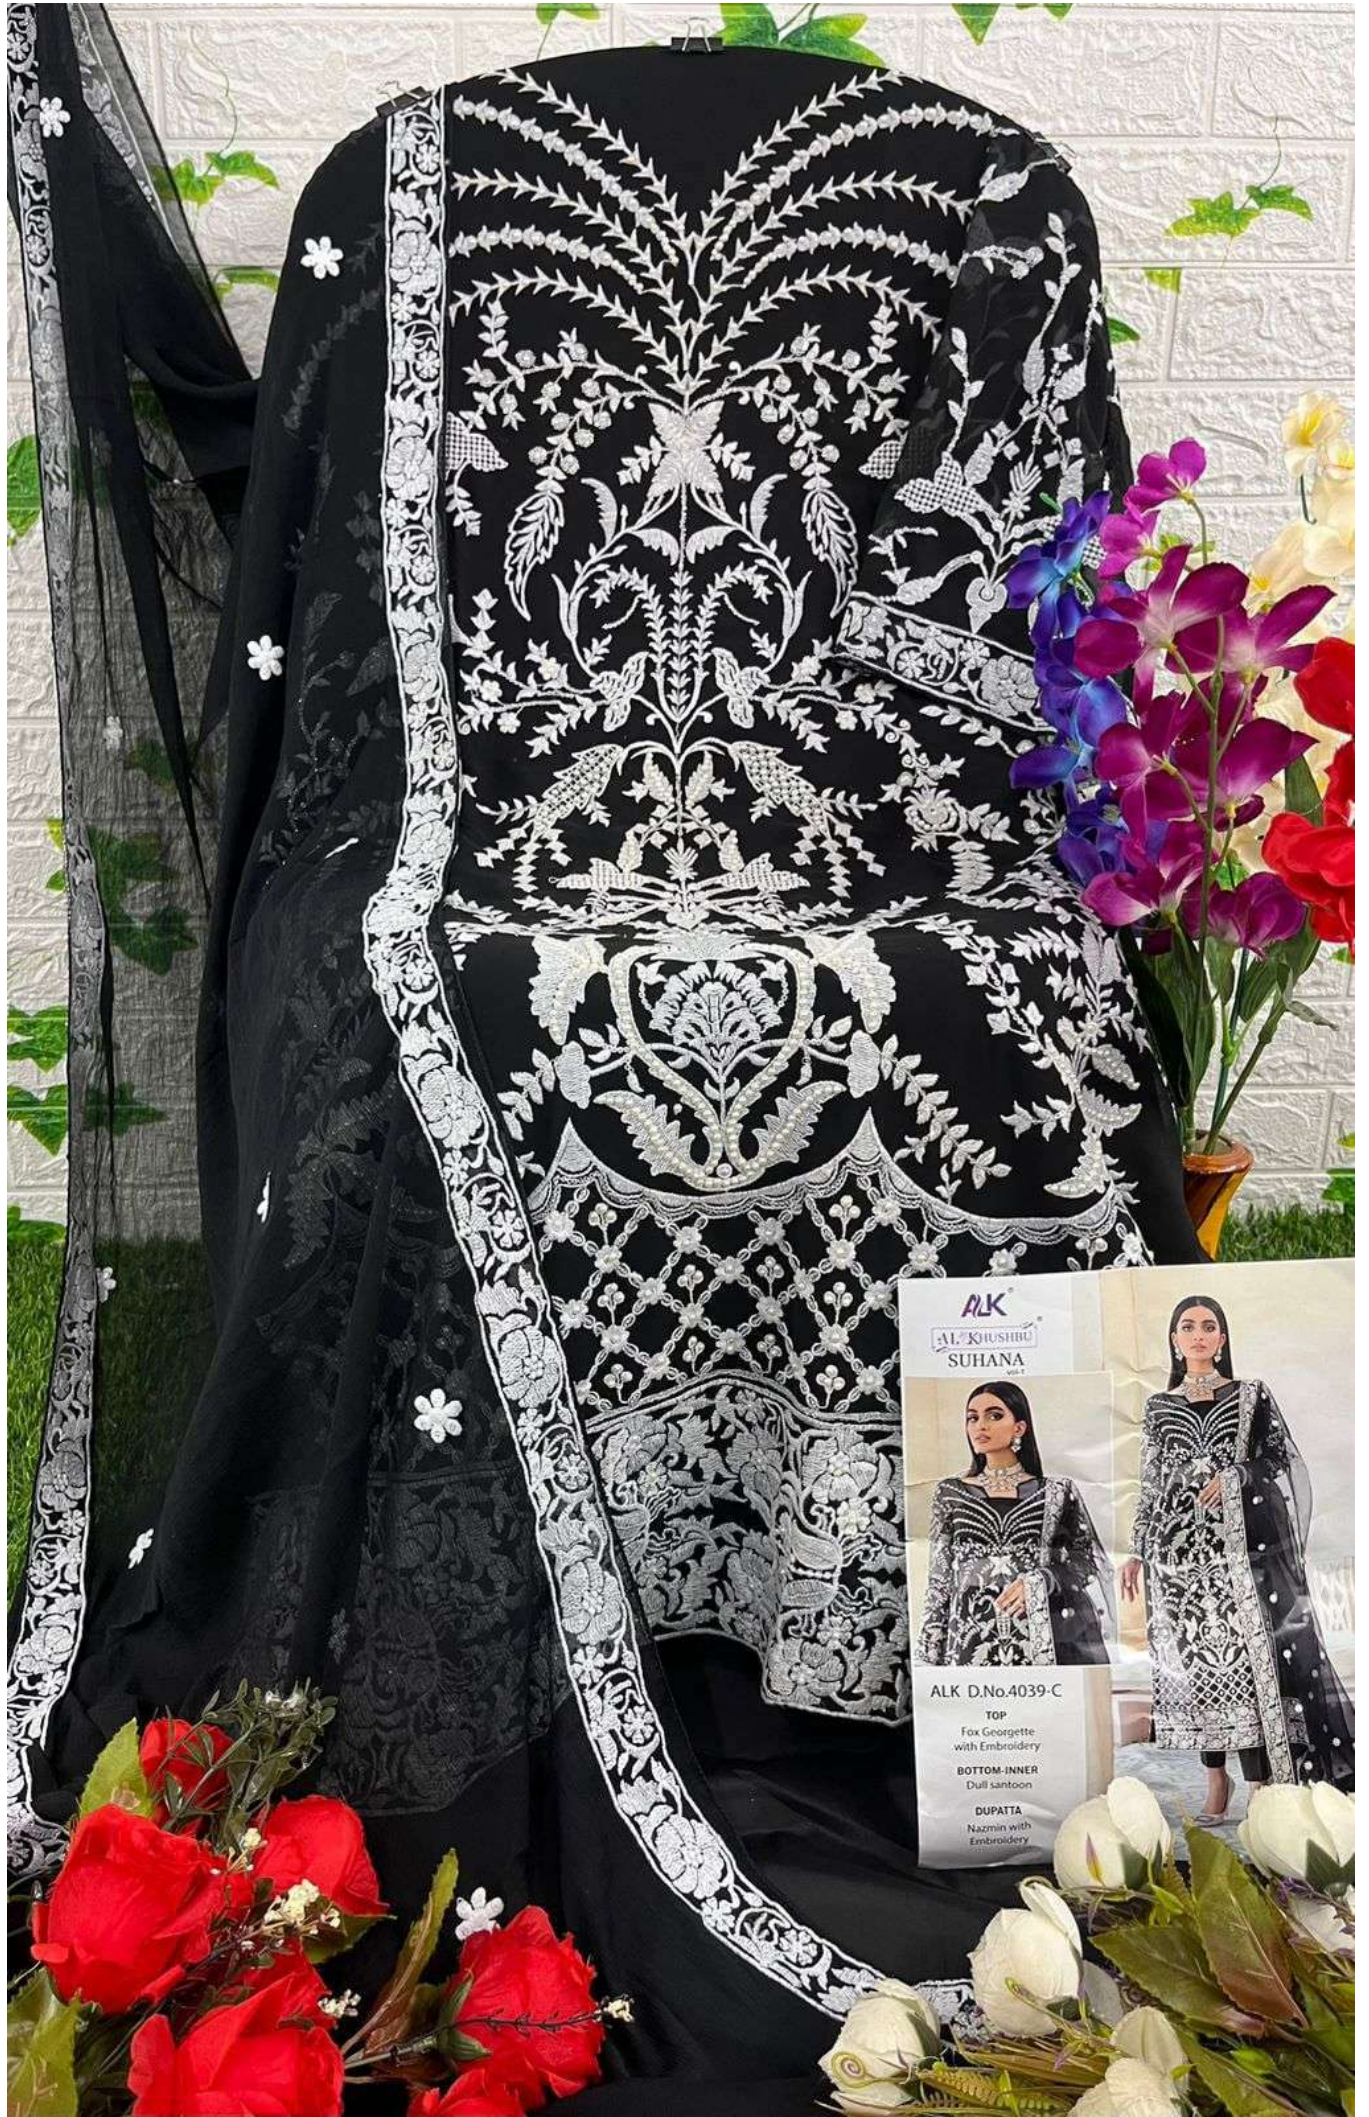

ALK[®]

AL KHUSHBU[®]

SUHANA
vol-1

ALK
AL KHUSHBU
SUHANA
vol. 4

ALK D.No.4039-C

TOP
Fox Georgette
with Embroidery

BOTTOM-INNER
Dull santoon

DUPATTA
Nazmin with
Embroidery

ALK
AL KHUSHBU
SUHANA

ALK D.No.4039-A
TOP
Fox Georgette
with Embroidery
BOTTOM-INNER
Dull santoon
DUPATTA
Nazmin with
Embroidery

ALK D.No.4039-A

TOP

Fox Georgette
with Embroidery

BOTTOM-INNER

Dull santoon

DUPATTA

Nazmin with
Embroidery

ALK
AL KHUSHBU
SUHANA
vol-1

ALK D.No.4039-C
TOP
Fox Georgette
with Embroidery
BOTTOM-INNER
Dull santoon
DUPATTA
Nazmin with
Embroidery

SUHANA vol-1

TOP Fox Georgette with Embroidery
BOTTOM-INNER Dull santoon
DUPATTA Nazmin with Embroidery