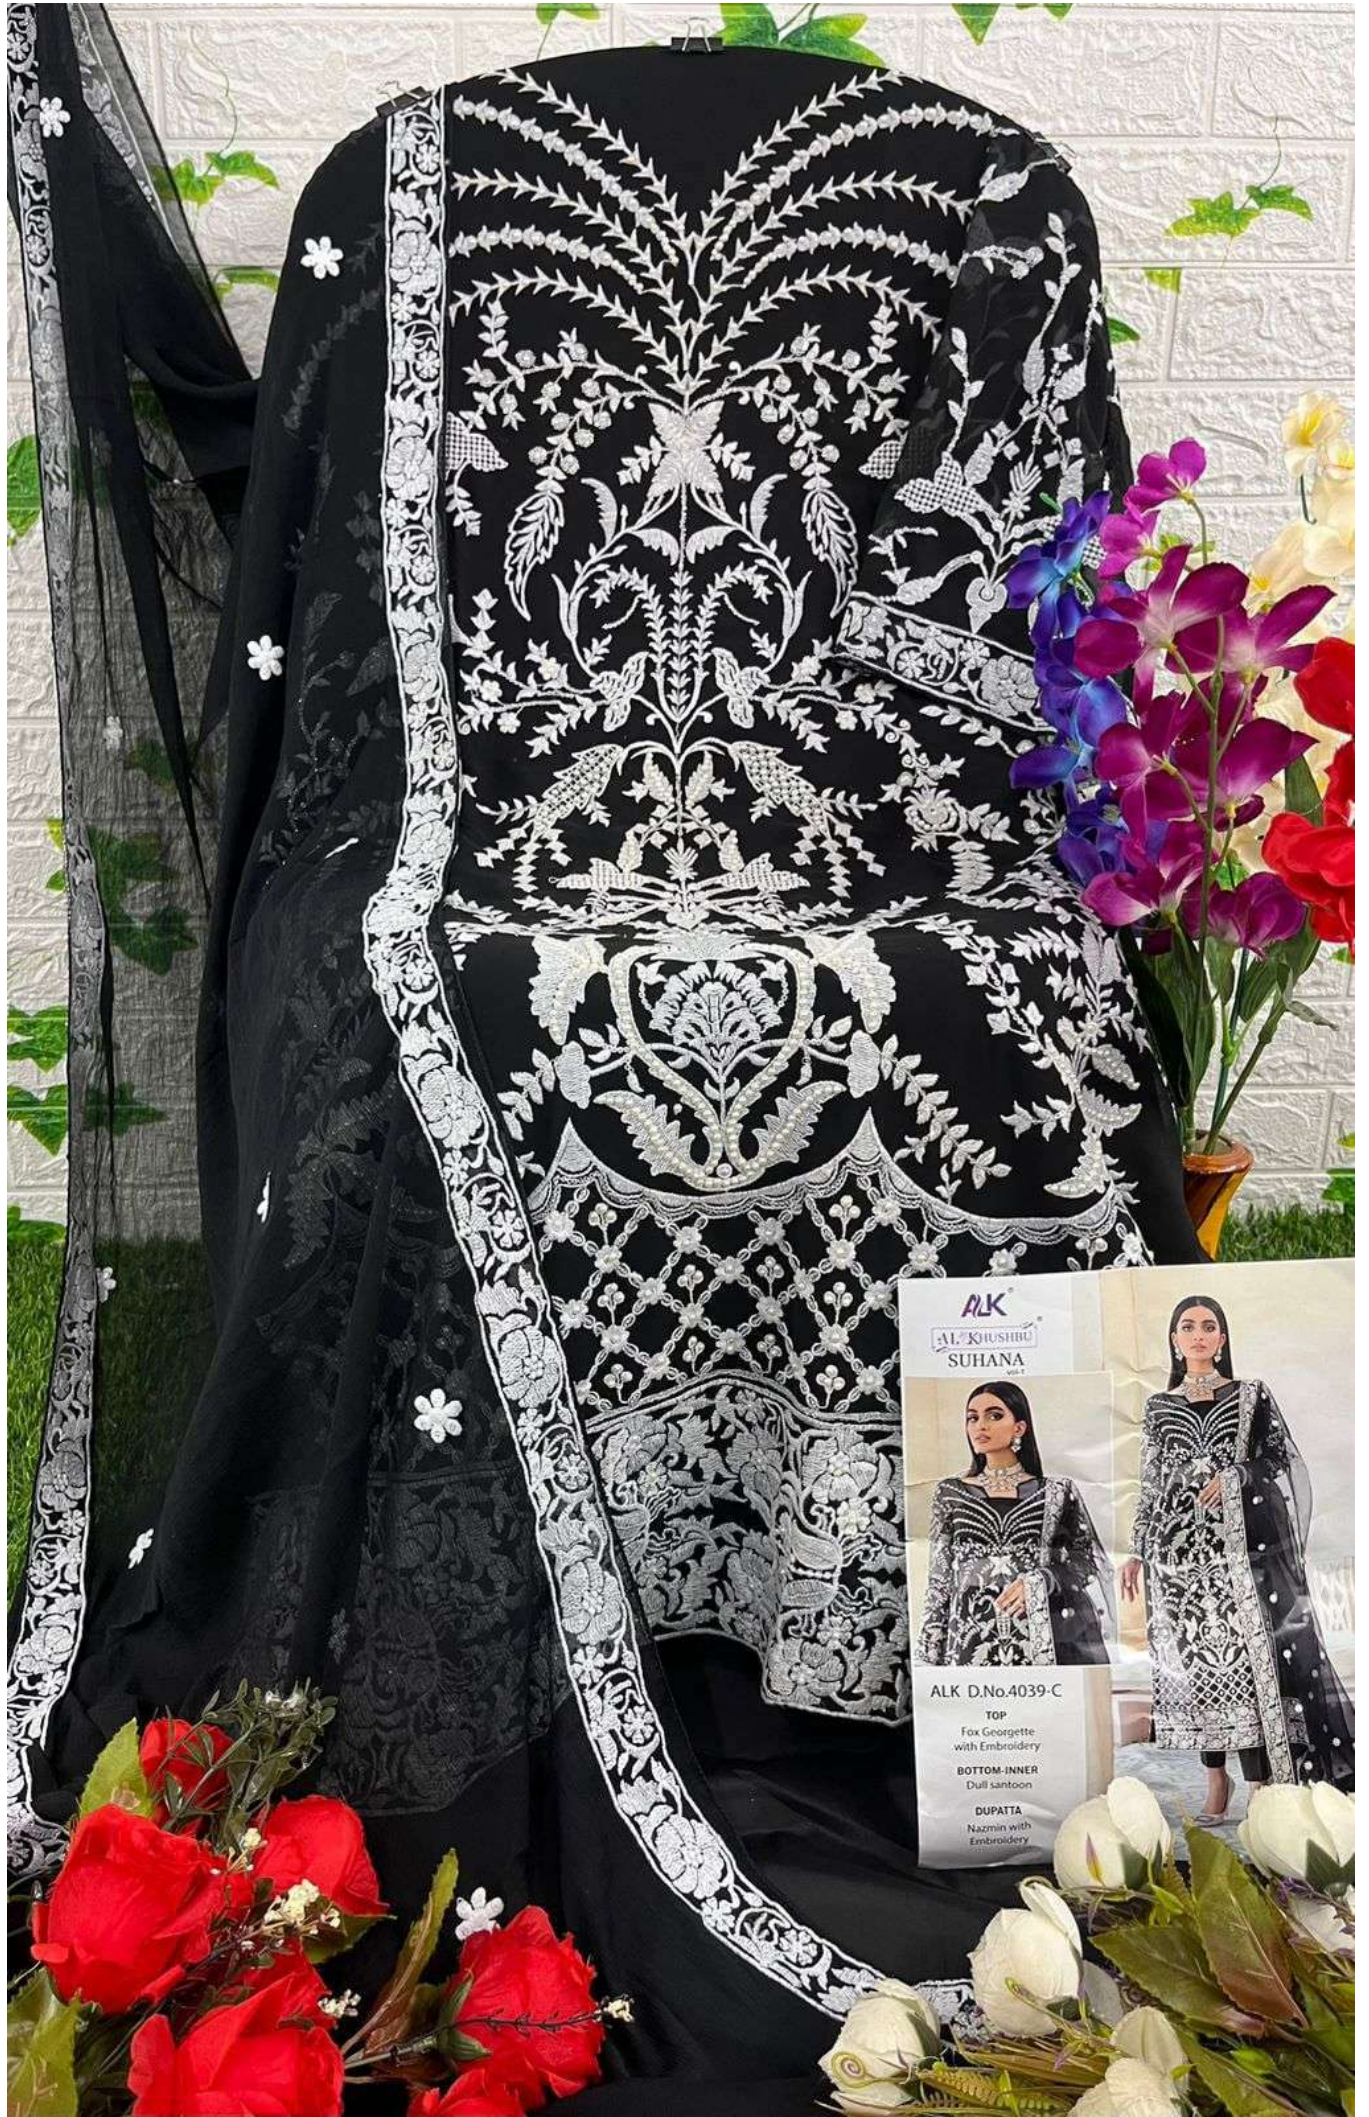

ALK[®]

AL KHUSHBU[®]

SUHANA
vol-1

ALK
AL KHUSHBU
SUHANA
vol. 1

ALK D.No.4039-C

TOP
Fox Georgette
with Embroidery

BOTTOM-INNER
Dull santoon

DUPATTA
Nazmin with
Embroidery

ALK
AL KHUSHBU
SUHANA

ALK D.No.4039-A
TOP
Fox Georgette
with Embroidery
BOTTOM-INNER
Dull santoon
DUPATTA
Nazmin with
Embroidery

ALK D.No.4039-A

TOP

Fox Georgette
with Embroidery

BOTTOM-INNER

Dull santoon

DUPATTA

Nazmin with
Embroidery

ALK
AL KHUSHBU
SUHANA
vol-1

ALK D.No.4039-C
TOP
Fox Georgette
with Embroidery
BOTTOM-INNER
Dull santoon
DUPATTA
Nazmin with
Embroidery

SUHANA vol-1

TOP Fox Georgette with Embroidery
BOTTOM-INNER Dull santoon
DUPATTA Nazmin with Embroidery