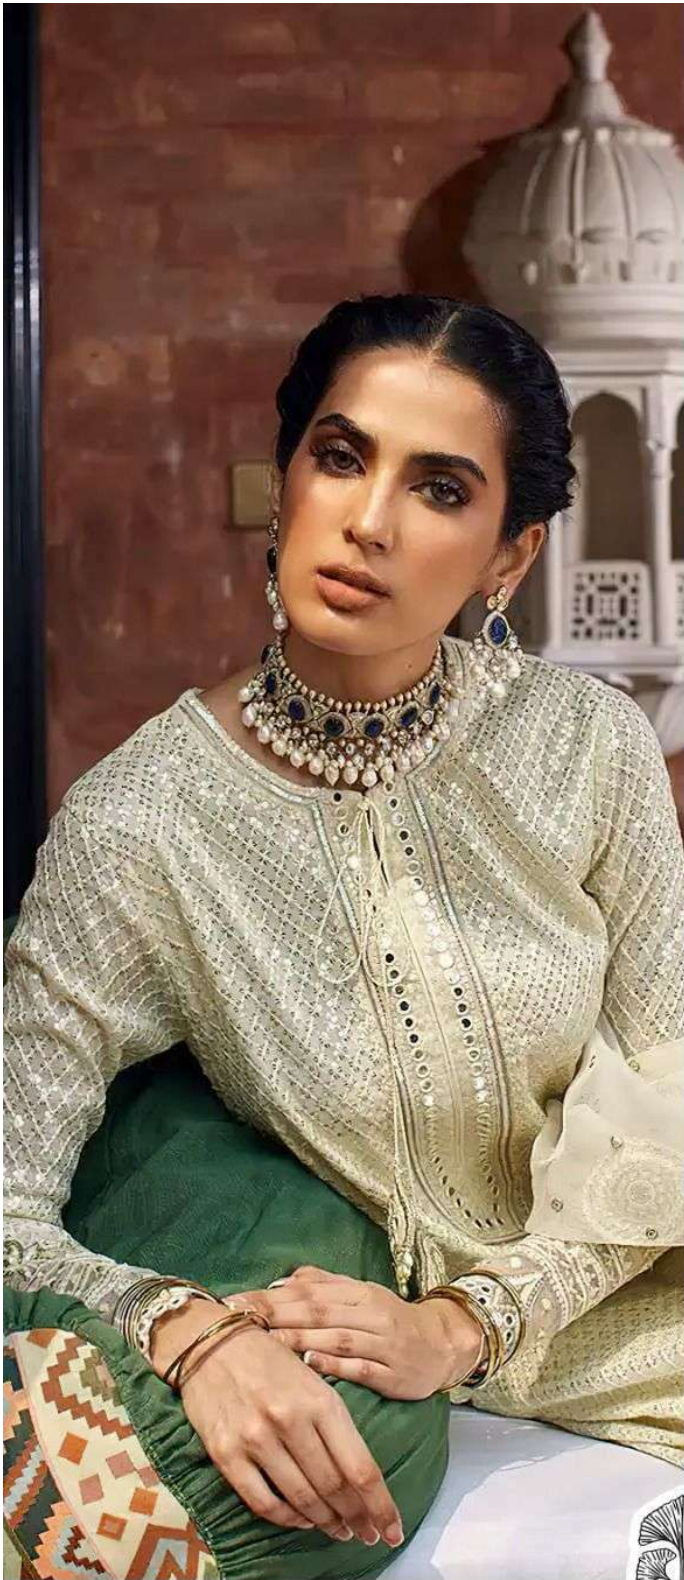

ZAHA

D.No.10105

TOP Fox Georgette with Embroidery

BOTTOM-INNER Dull santoon

DUPATTA Nazmin with Embroidery