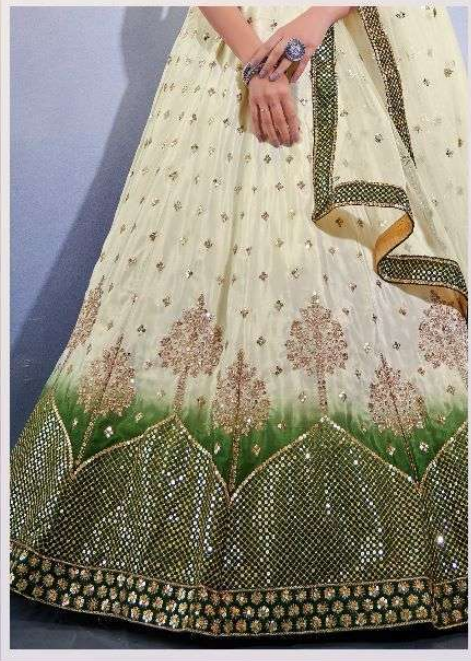

Anantesh
Lifestyle

5002

Anantesh
Lifestyle

5002

anantesh
Lifestyle
Occasions
Vol : 1

D: 5001

D: 5002

D.no.	main colour	lehenga fabric	blouse fabric	DUPATTA fabric	size (semi stitched)	WORK DETAILS	price
5001	RED AND WHITE	PREMIUM CHINNON WITH CAN CAN	PREMIUM CHINNON	PREMIUM BUTTERFLY NET	UP TO 42 (BUST & WAIST)	PREMIUM SEQUANCE	4995
5002	GREEN AND WHITE	PREMIUM CHINNON WITH CAN CAN	PREMIUM CHINNON	PREMIUM BUTTERFLY NET	UP TO 42 (BUST & WAIST)	PREMIUM SEQUANCE	4995
AVERAGE RATE- 4995/-		GST-12%			TOTAL AMOUNT -9990/-		

D: 5001

D: 5002

Anantesh
Lifestyle

OCCATIONS VOL.1
5001

अनंतेश
Lifestyle

OCCATIONS VOL.1
5002

Anantesh
Lifestyle

5001