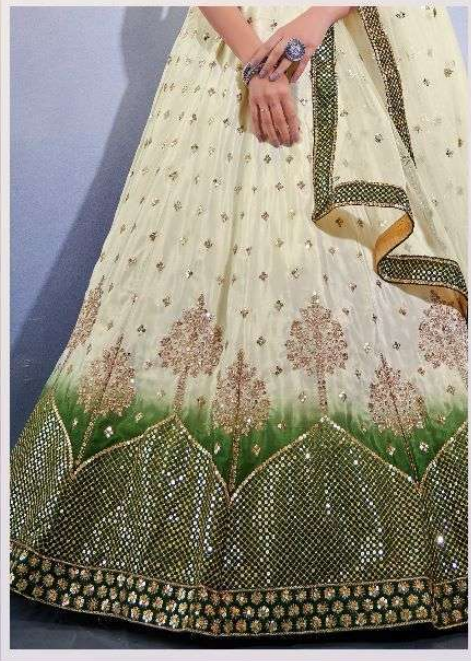

Anantesh  
Lifestyle

5002

Anantesh  
Lifestyle

5002

anantesh  
Lifestyle  
Occasions  
Vol : 1

D: 5001

D: 5002

| D.no.                | main colour     | lehenga fabric               | blouse fabric   | DUPATTA fabric        | size (semi stitched)    | WORK DETAILS     | price |
|----------------------|-----------------|------------------------------|-----------------|-----------------------|-------------------------|------------------|-------|
| 5001                 | RED AND WHITE   | PREMIUM CHINNON WITH CAN CAN | PREMIUM CHINNON | PREMIUM BUTTERFLY NET | UP TO 42 (BUST & WAIST) | PREMIUM SEQUANCE | 4995  |
| 5002                 | GREEN AND WHITE | PREMIUM CHINNON WITH CAN CAN | PREMIUM CHINNON | PREMIUM BUTTERFLY NET | UP TO 42 (BUST & WAIST) | PREMIUM SEQUANCE | 4995  |
| AVERAGE RATE- 4995/- |                 |                              | GST-12%         |                       | TOTAL AMOUNT -9990/-    |                  |       |

D: 5001

D: 5002

Anantesh  
*Lifestyle*

**OCCATIONS VOL.1**  
5001

**अनंतेश**  
*Lifestyle*

**OCCATIONS VOL.1**  
**5002**

Anantesh  
*Lifestyle*

5001