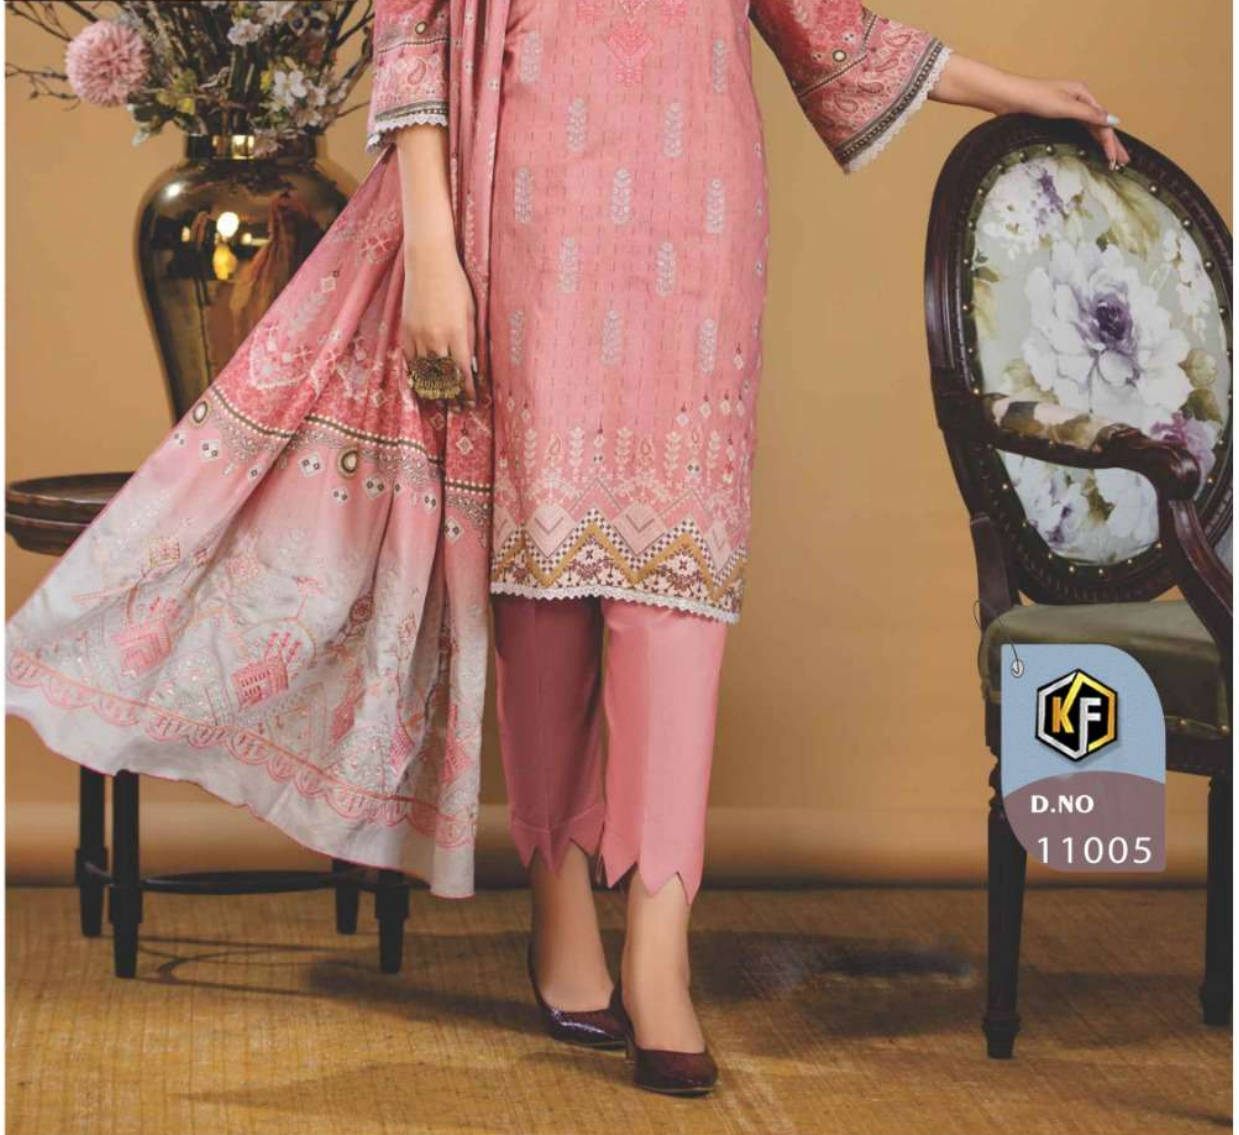

# AL NOOR

AL NOOR

D.NO  
11005

11001

11002

11003

DIGITAL PRINTED HEAVY COTTON TOP (2.50 MTR)  
DIGITAL PRINTED DUPATTA (2.25 MTR)  
PURE COTTON BOTTOM (2.00 MTR)

11004