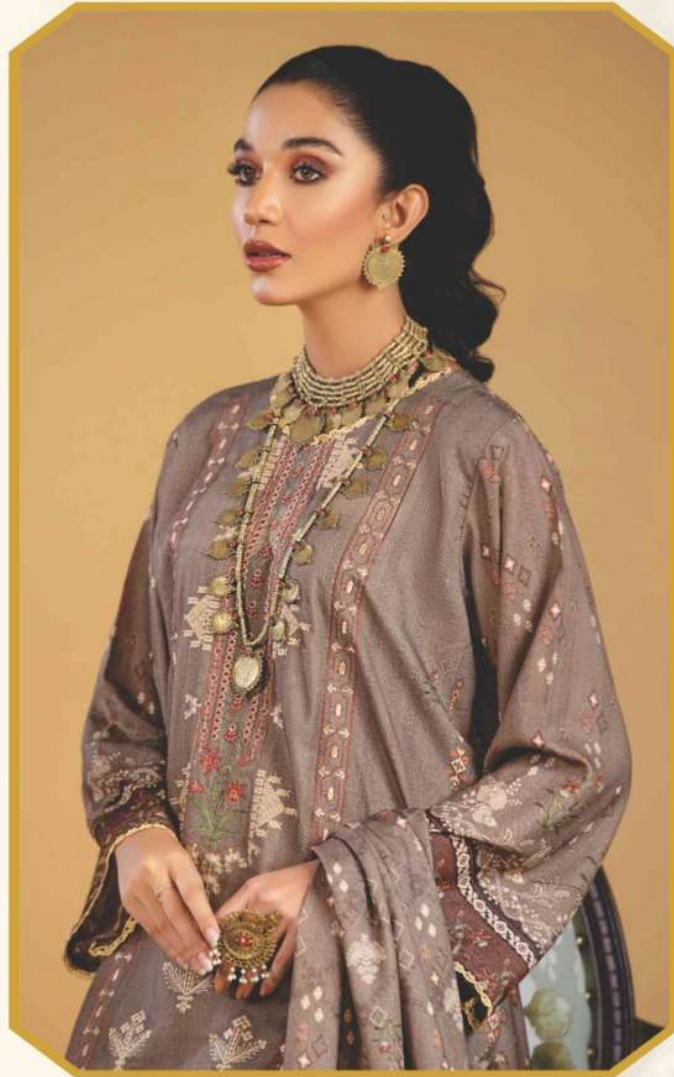

KEVALFAB

AL NOOR

VOL-11

Luxury Cotton Collection