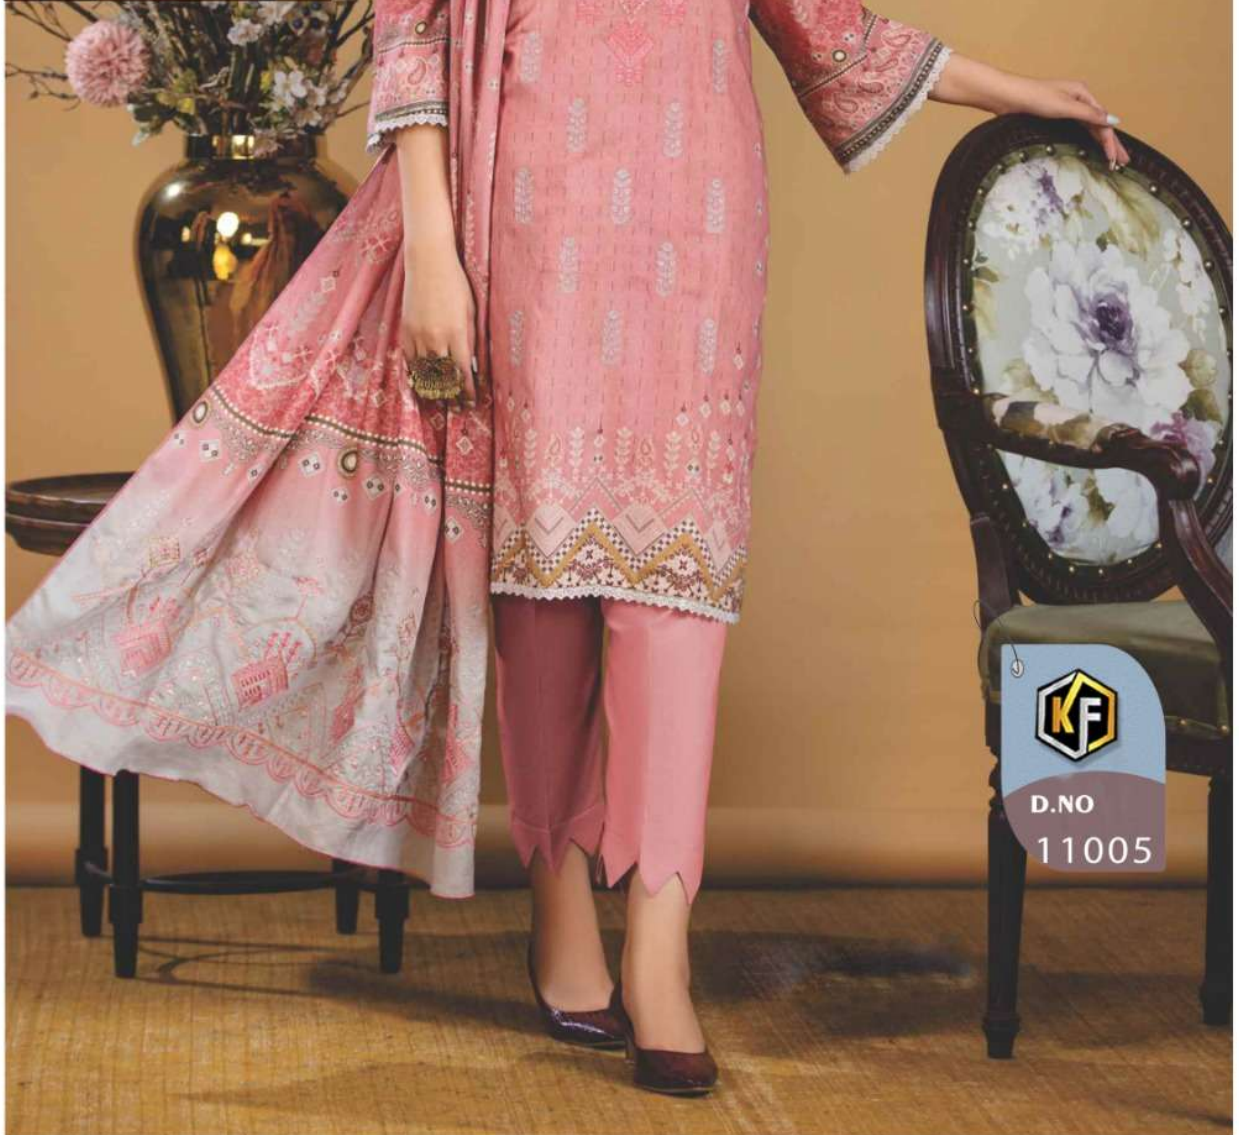

AL NOOR

D.NO
11005