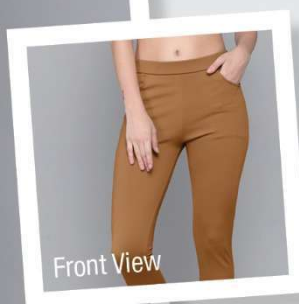

POPPER JEGGING

Fabric:
Stretchable

Size:
34 (XL)

Length: **36"**

USP:
SS Snap Button

Colour:
DARK GREY

Stylish
Look

SS Button

Casual Look

POPPER JEGGING

Fabric:
Stretchable

Size:
32 (L) • 34 (XL)

Length: 36"

USP:
SS Snap Button

Colour:
PRUSSIAN BLUE

Sports Look

POPPER JEGGING

Fabric:
Stretchable

Size:
32 (L) • 34 (XL)

Length: 36"

USP:
SS Snap Button

Colour:
RUST BROWN

Front View

SS Button

Party Look

Black

Cool
Grey

Prussian
Blue

Wine

Navy
Blue

Rust
Brown

Ocean