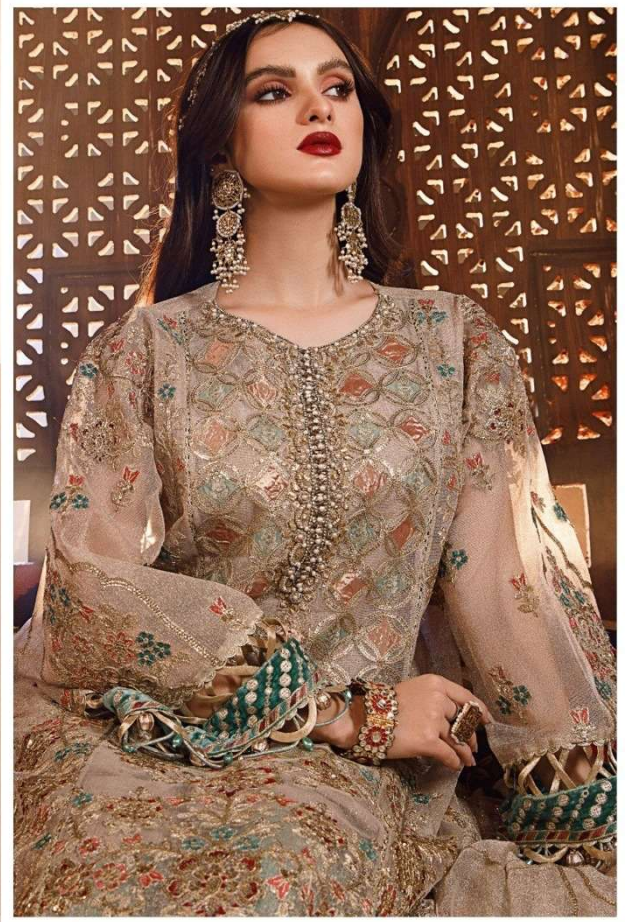

**D-1079**

TOP: Organja with embrodery

BOTTOM/  
INNER: Santoon

DUPATTA: Organja with embrodery

8  
SHEEN

D-1079

TOP: Georgette with embroidery  
BOTTOM: Nazmin  
DUPATTA: Nazmin with embroidery

**D-1079**

TOP: Organja with embrodery

BOTTOM/  
INNER: Santoon

DUPATTA: Organja with embrodery