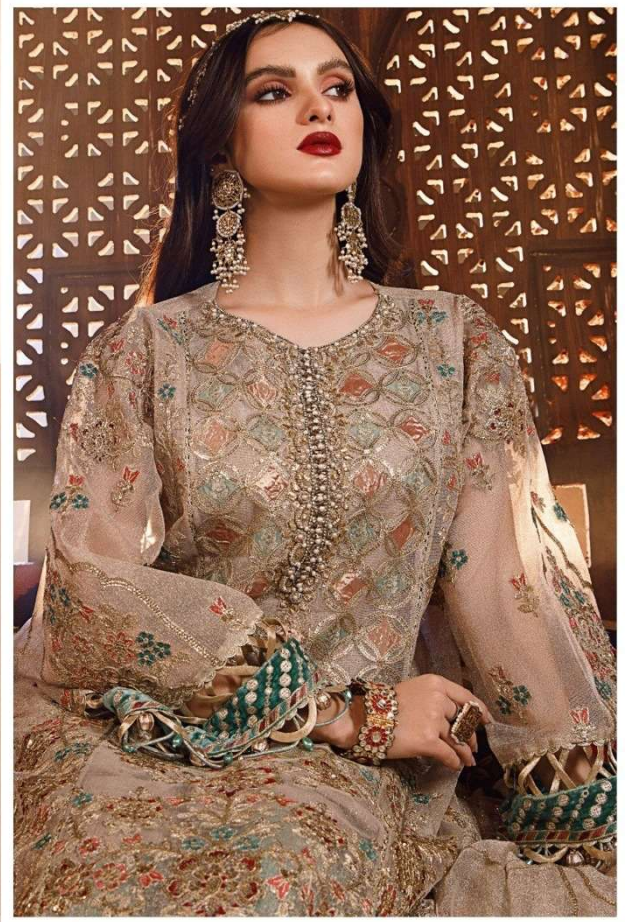

D-1079

TOP: Organja with embrodery

BOTTOM/
INNER: Santoon

DUPATTA: Organja with embrodery

8
SHEEN

D-1079

TOP: Georgette with embroidery
BOTTOM: Nazmin
DUPATTA: Nazmin with embroidery

D-1079

TOP: Orgenja with embroidery

BOTTOM/
INNER: Santoon

DUPATTA: Orgenja with embroidery