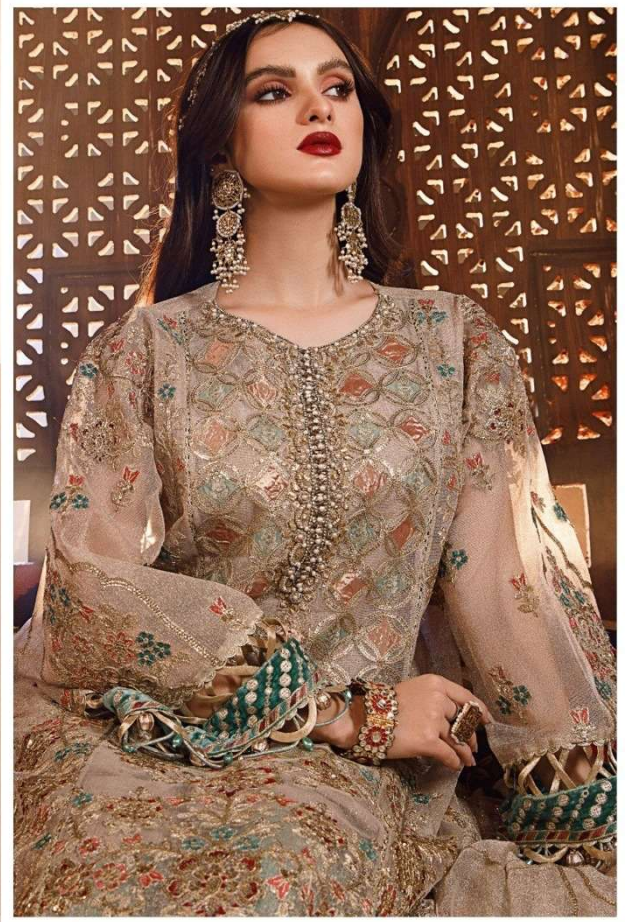

**D-1079**

TOP: Organza with embroidery

BOTTOM/  
INNER: Santoon

DUPATTA: Organza with embroidery

8  
SHEEN

D-1079

TOP: Georgette with embroidery  
BOTTOM: Nazmin  
DUPATTA: Nazmin with embroidery

**D-1079**

TOP: Organja with embrodery

BOTTOM/  
INNER: Santoon

DUPATTA: Organja with embrodery