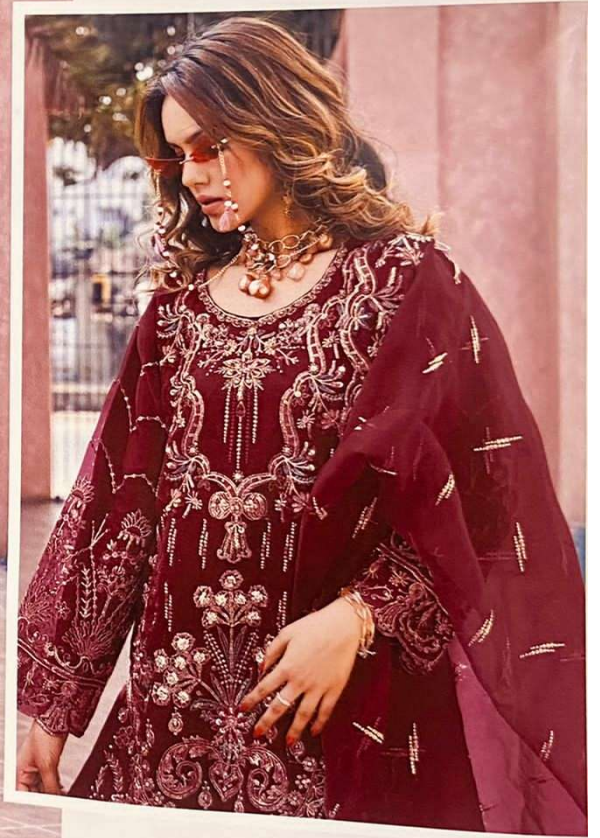

READY MADE
COLLECTION

R-1072 C
SIZE:-XXL

CARE INSTRUCTIONS

DO NOT USE ANY TYPE OF BLEACH OR STAIN REMOVING CHEMICALS
DO NOT OVER EXPOSE DAMP FABRIC TO STRONG SUNLIGHT
IRON AT MODERATE TEMPERATURE

READY MADE
COLLECTION