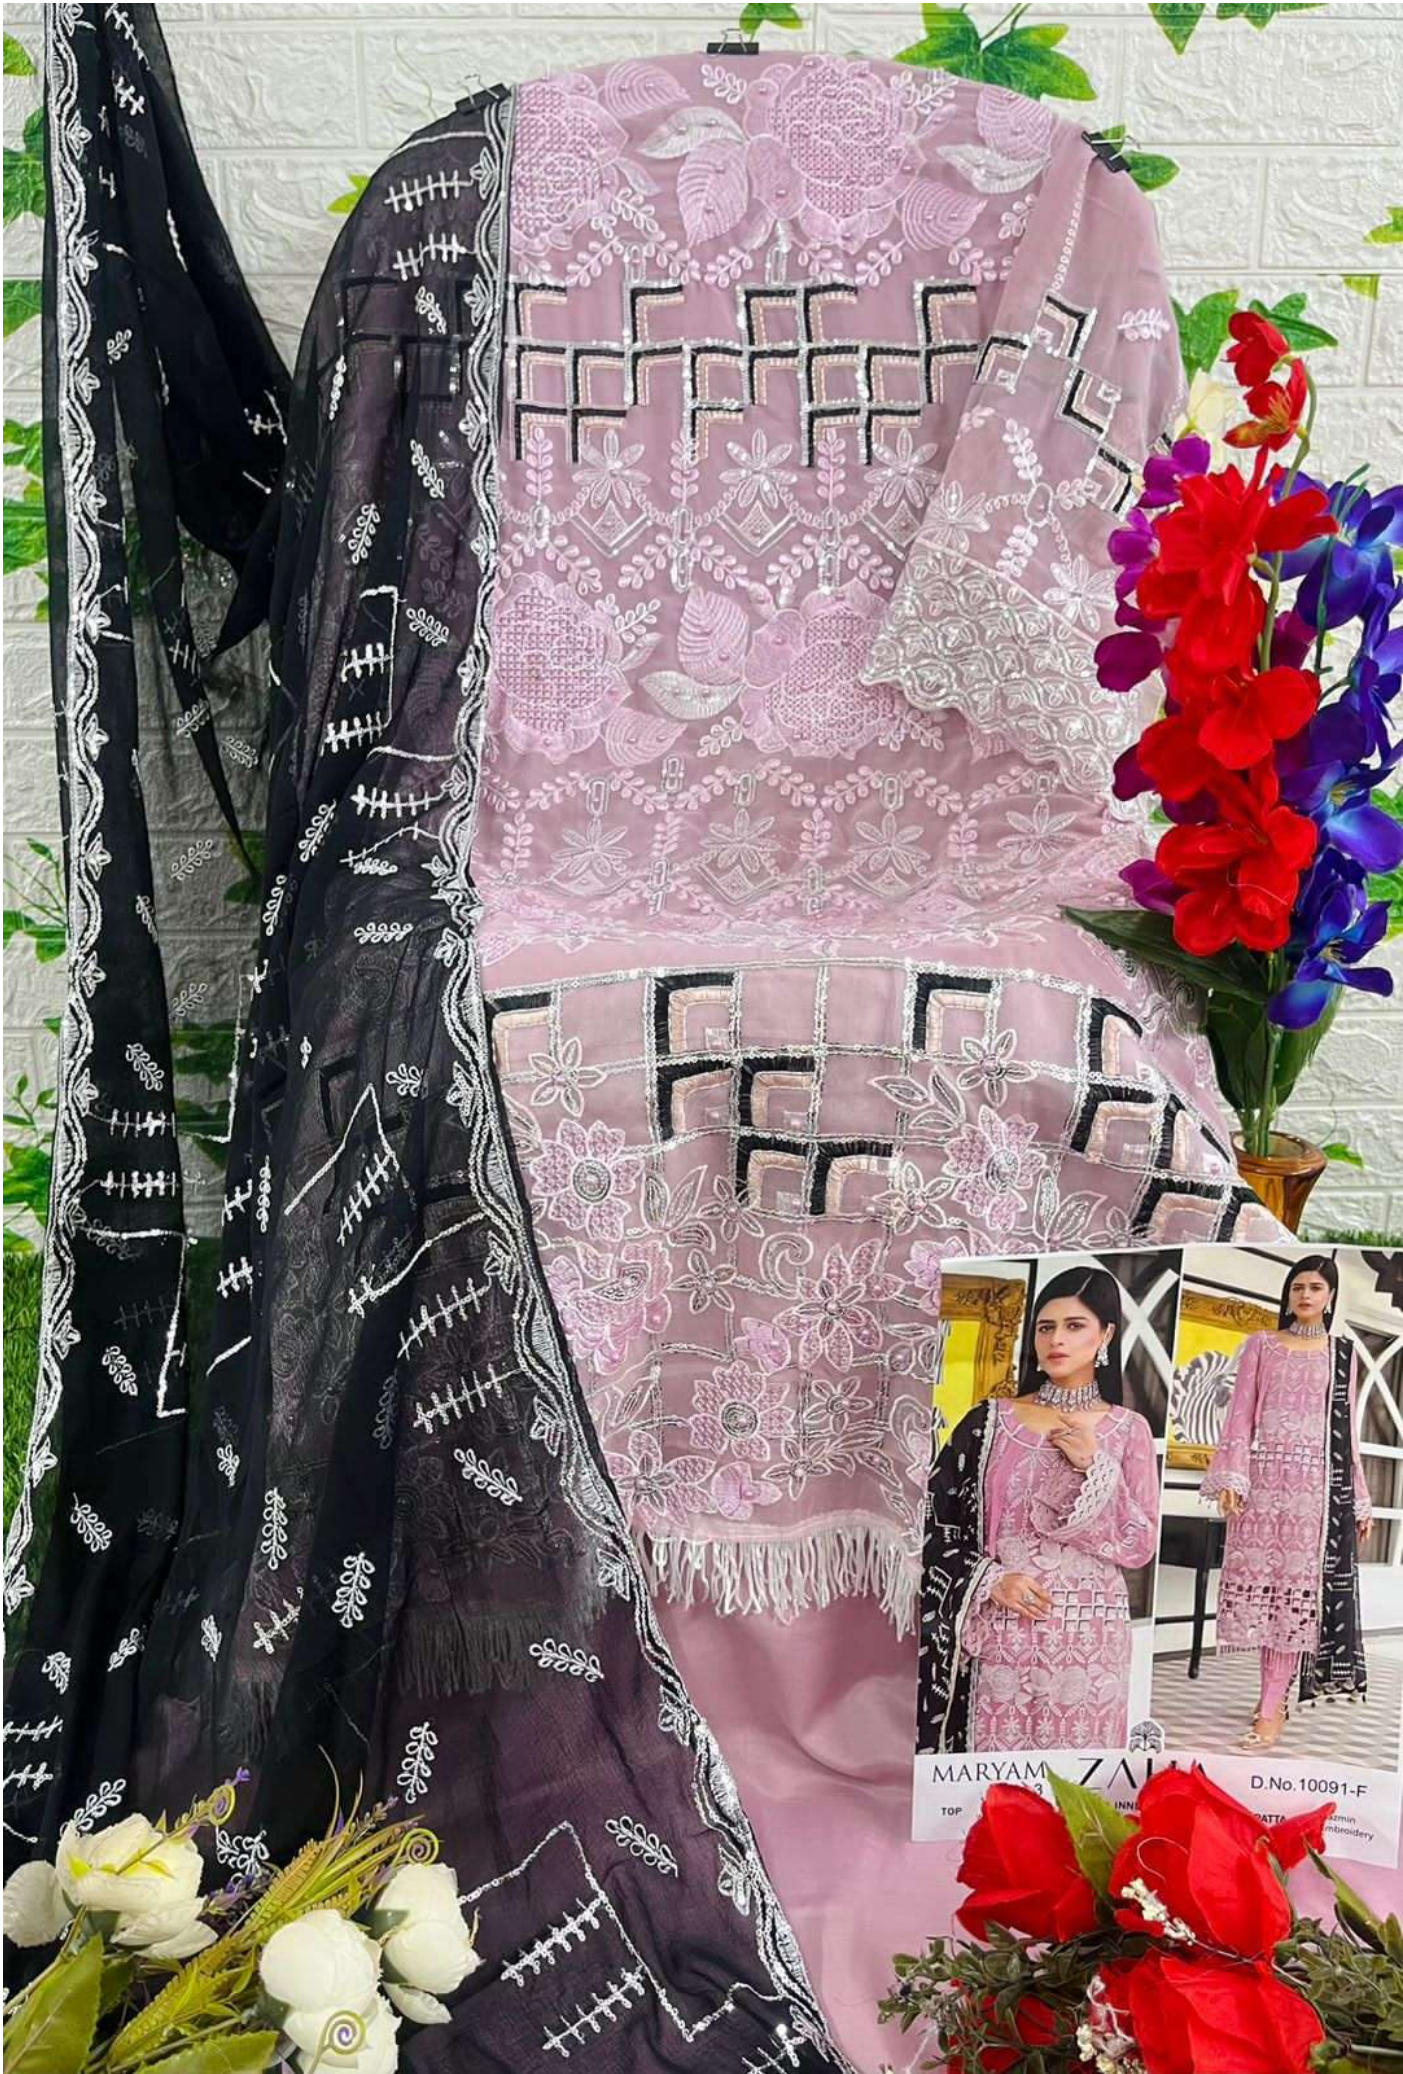

MARYAM ZAHEDI
D.No.10091-F
TOP INNER SHAWL
Embroidery