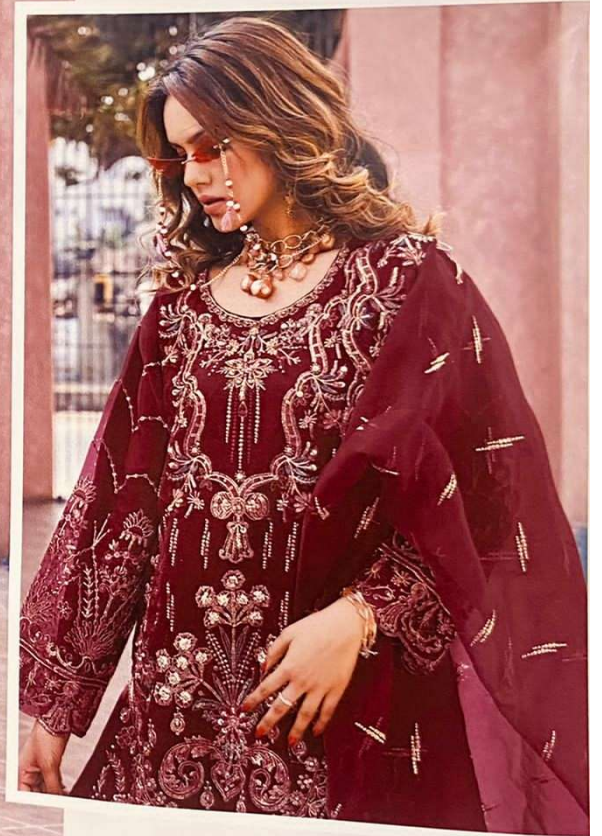

READY MADE  
COLLECTION

R-1072 C  
SIZE:-XXL

**CARE INSTRUCTIONS**

DO NOT USE ANY TYPE OF BLEACH OR STAIN REMOVING CHEMICALS  
DO NOT OVER EXPOSE DAMP FABRIC TO STRONG SUNLIGHT  
IRON AT MODERATE TEMPERATURE