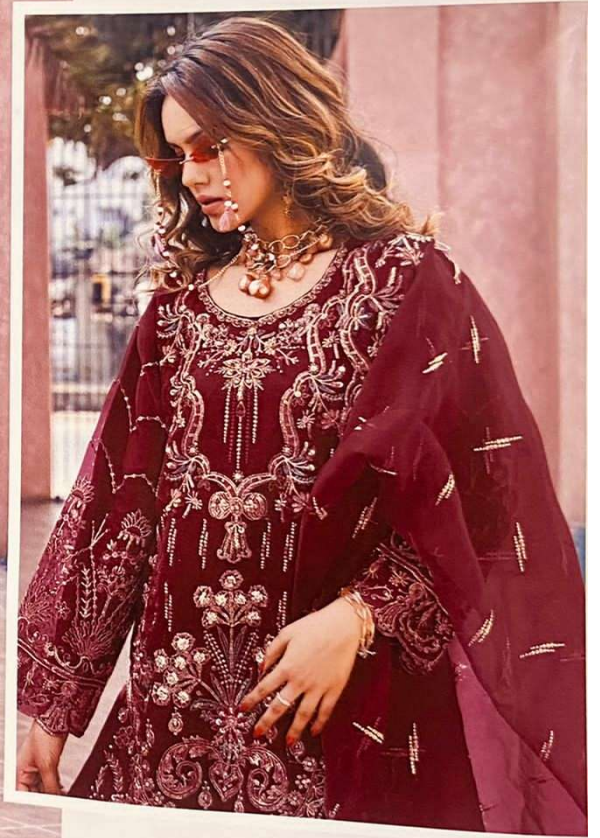

READY MADE
COLLECTION

R-1072 C
SIZE:-XXL

CARE INSTRUCTIONS

DO NOT USE ANY TYPE OF BLEACH OR STAIN REMOVING CHEMICALS
DO NOT OVER EXPOSE DAMP FABRIC TO STRONG SUNLIGHT
IRON AT MODERATE TEMPERATURE