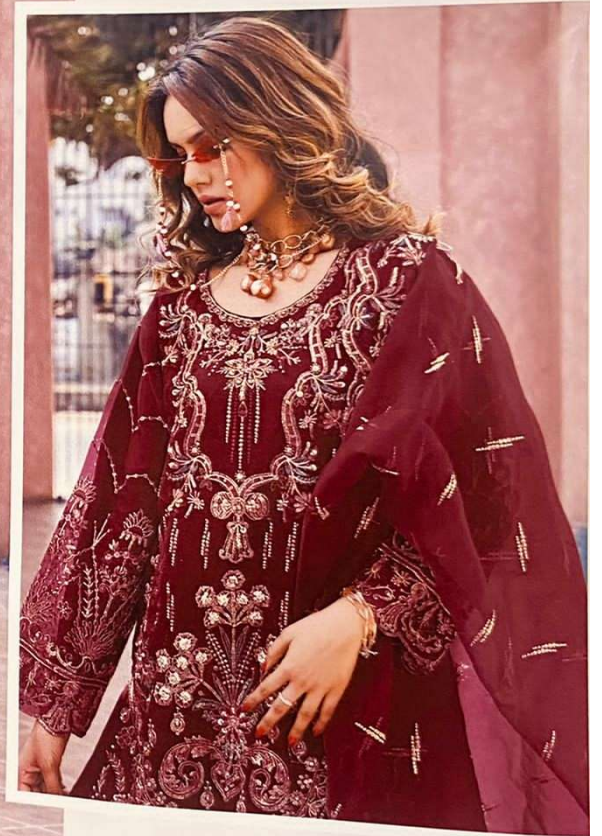

READY MADE
COLLECTION

R-1072 C
SIZE:-XXL

CARE INSTRUCTIONS

DO NOT USE ANY TYPE OF BLEACH OR STAIN REMOVING CHEMICALS
DO NOT OVER EXPOSE DAMP FABRIC TO STRONG SUNLIGHT
IRON AT MODERATE TEMPERATURE

READY MADE
COLLECTION