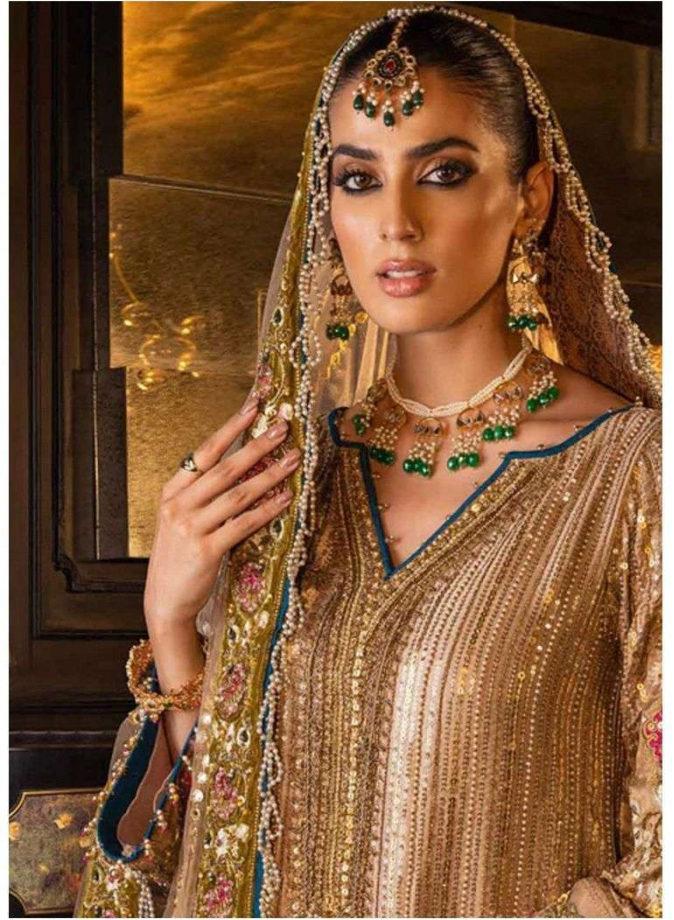

*Serina*TM
Pakistani Suit
A BRAND BY  MEGHA EXPORT
S - 115 A

TOP - FOX GEORGETTE HEAVY EMBROIDERY WORK
WITH HAND WORK
BOTTOM+INNER -HEAVY SANTOON
DUPATTA - NAZNIN HEAVY EMBROIDERY WORK
WITH HEAVY LACE WORK