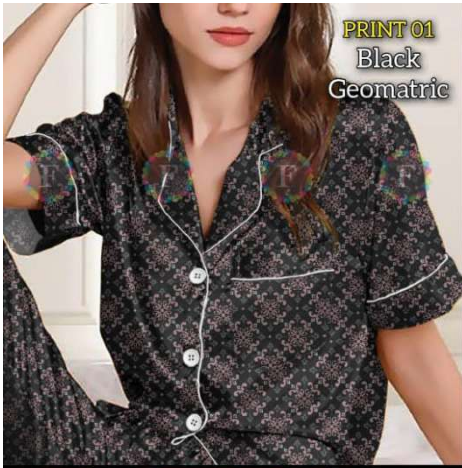

**LUXURY SATIN NIGHTSUIT**

Fabric:  
Japanese Soft  
Satin Silk

Size:  
38 (M) • 40 (L) • 42 (XL)

PRINT 11  
Navy  
Big Stripe

**LATEST FASHION • HI-QUALITY • LOWEST PRICE**

LATEST FASHION • HI-QUALITY • LOWEST PRICE

LATEST FASHION • HI-QUALITY • LOWEST PRICE

**LUXURY SATIN NIGHTSUIT**

Fabric:  
Japanese Soft  
Satin Silk

Size:  
38 (M) • 40 (L) • 42 (XL)

PRINT 11  
Navy  
Big Stripe

**LATEST FASHION • HI-QUALITY • LOWEST PRICE**

Shirt Pocket

Shirt Cuff

Contrast Piping and Button

One Side Pajama Pocket

Drawstring with Metal Tip

Bottom Cuff

LUXURY SATIN NIGHTSUIT

PRINT 10  
Cream  
Navy Stripe