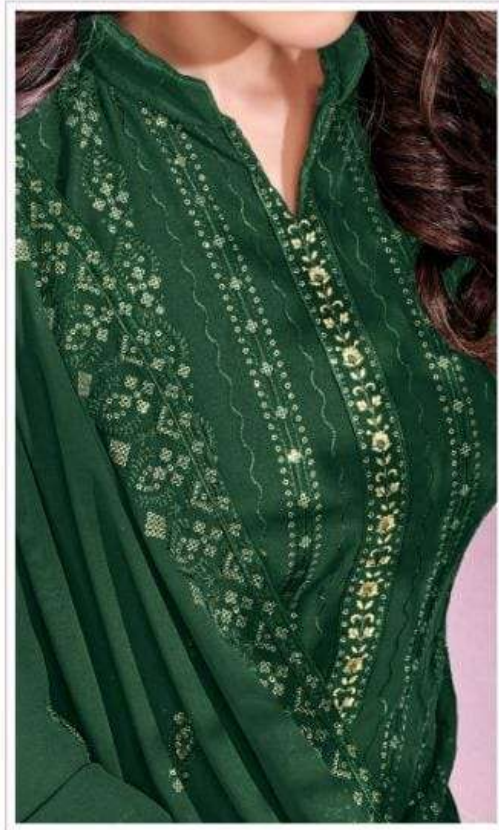

*Bela* FASHION  
*ultimate in fashion*

*Fanaa*

3317

There is only one proper way to wear a beautiful dress: to forget you are wearing it

*Bela* FASHION  
*elimate in fashion*

\*\*\*\*\*

# Fanaa

Design Number	Catalogue Name	FABRIC DETAIL	PRICE
3312	FANAA	Top - Fox Georgette With Heavy Embroidery Bottom - Santoon Inner - Santoon Dupatta - Fox Georgette With Embroidery	1395/-
3313	FANAA	Top - Fox Georgette With Heavy Embroidery Bottom - Santoon Inner - Santoon Dupatta - Fox Georgette With Embroidery	1395/-
3314	FANAA	Top - Fox Georgette With Heavy Embroidery Bottom - Santoon Inner - Santoon Dupatta - Fox Georgette With Embroidery	1395/-
3315	FANAA	Top - Fox Georgette With Heavy Embroidery Bottom - Santoon Inner - Santoon Dupatta - Fox Georgette With Embroidery	1395/-
3316	FANAA	Top - Fox Georgette With Heavy Embroidery Bottom - Santoon Inner - Santoon Dupatta - Fox Georgette With Embroidery	1395/-
3317	FANAA	Top - Fox Georgette With Heavy Embroidery Bottom - Santoon Inner - Santoon Dupatta - Fox Georgette With Embroidery	1395/-