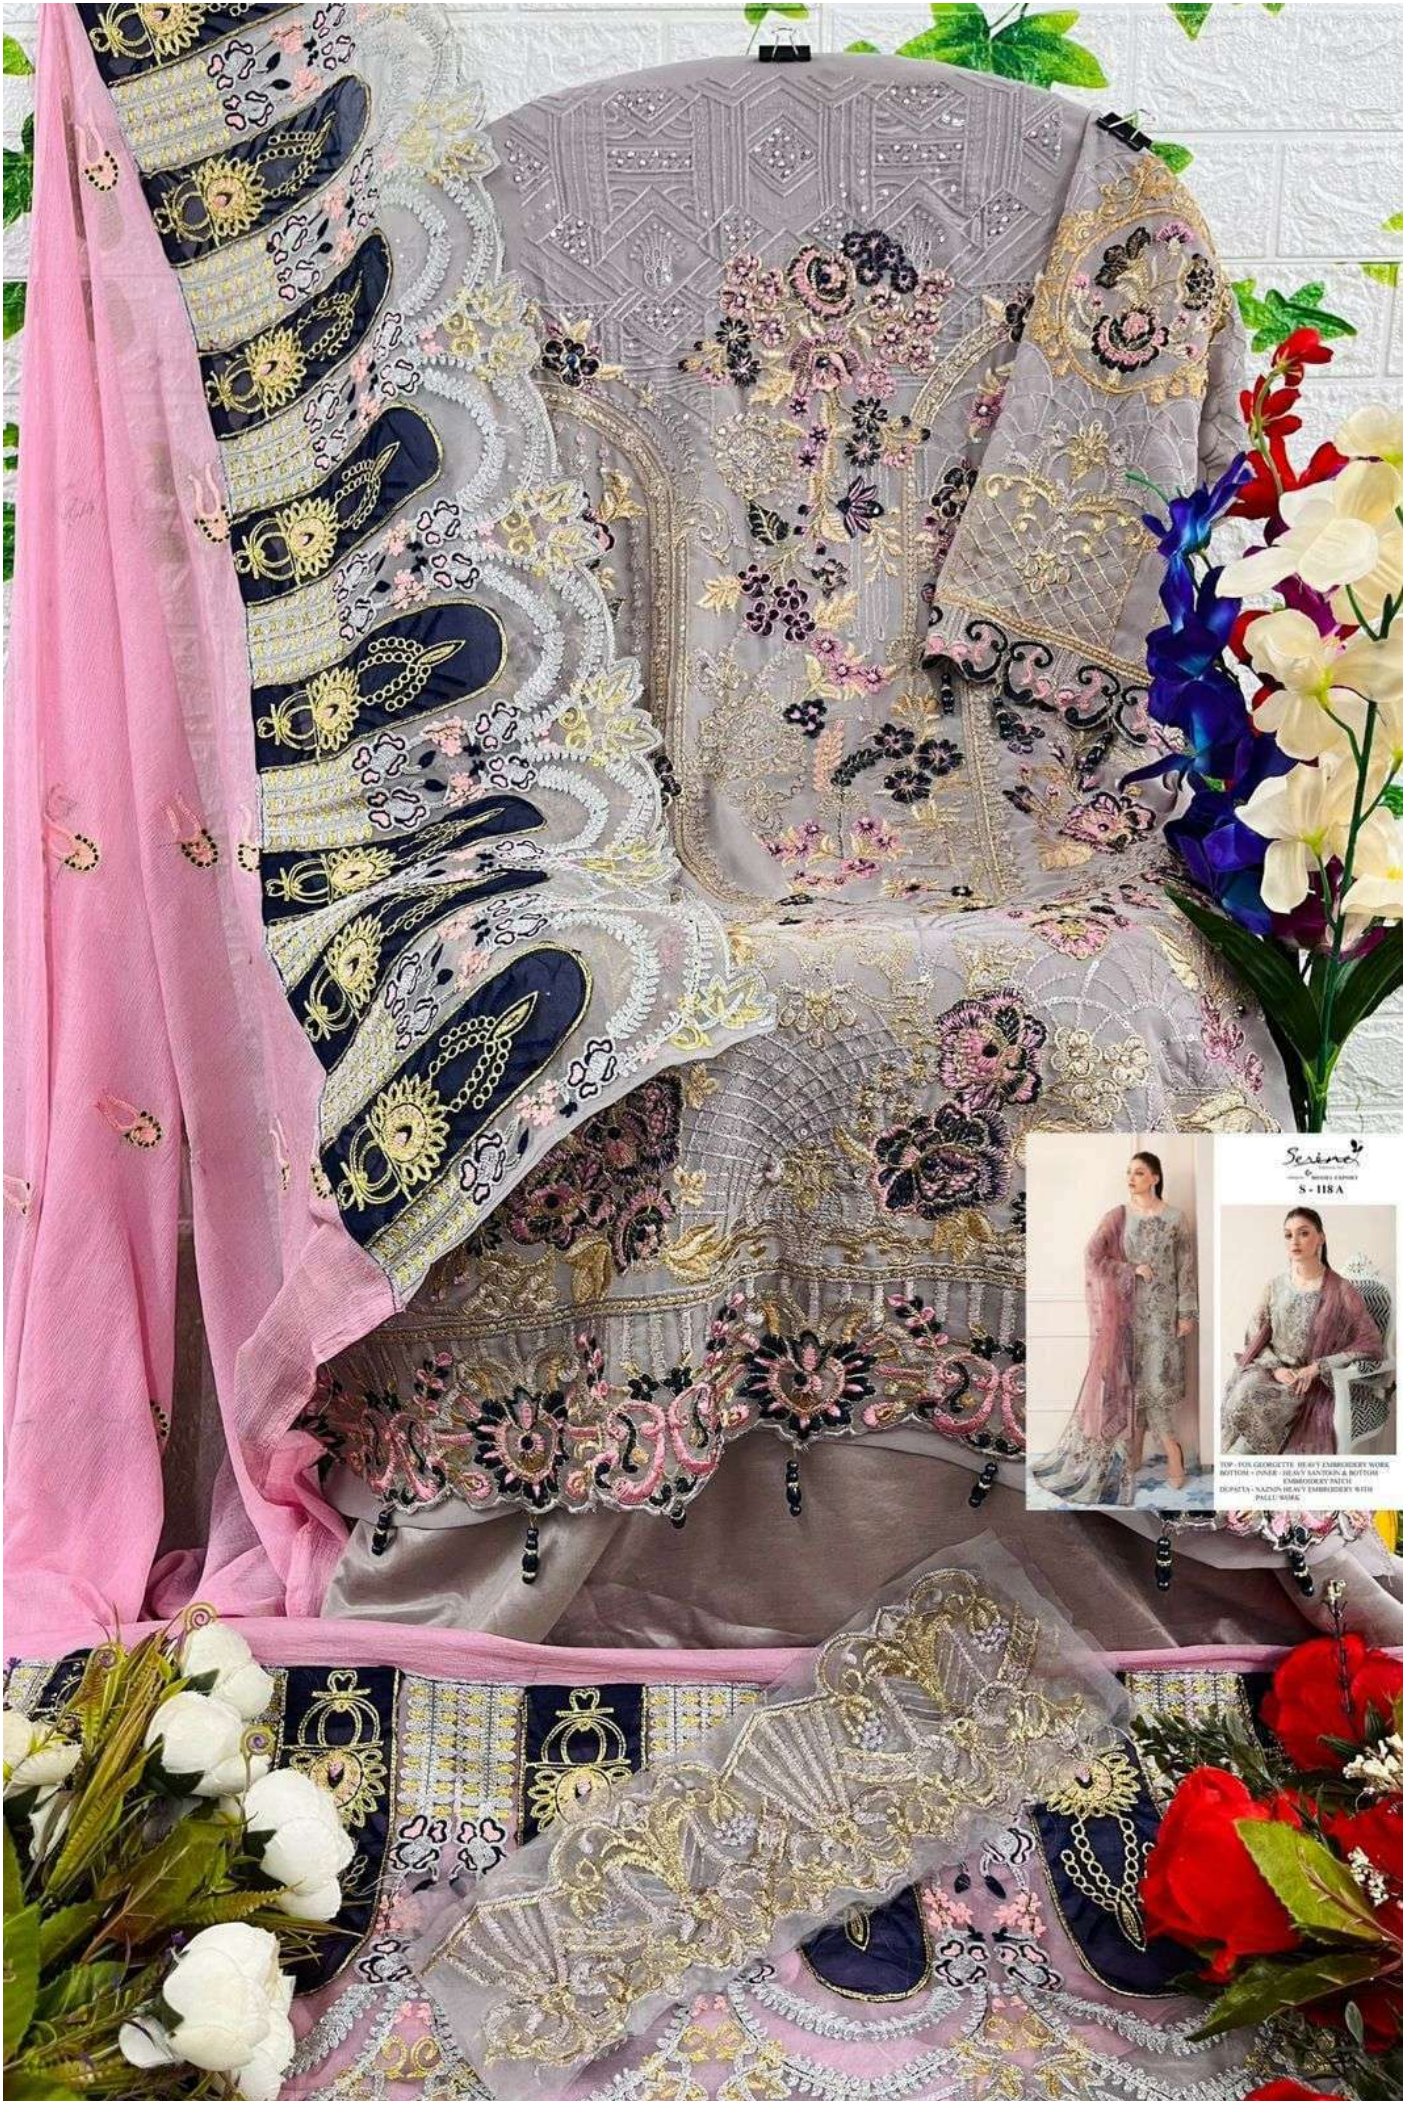

*Serine*TM
Pakistani Suit
A BRAND BY  MEGHA EXPORT
S - 118 A

TOP - FOX GEORGETTE HEAVY EMBROIDERY WORK
BOTTOM + INNER - HEAVY SANTOON & BOTTOM
EMBROIDERY PATCH
DUPATTA - NAZNIN HEAVY EMBROIDERY WITH
PALLU WORK