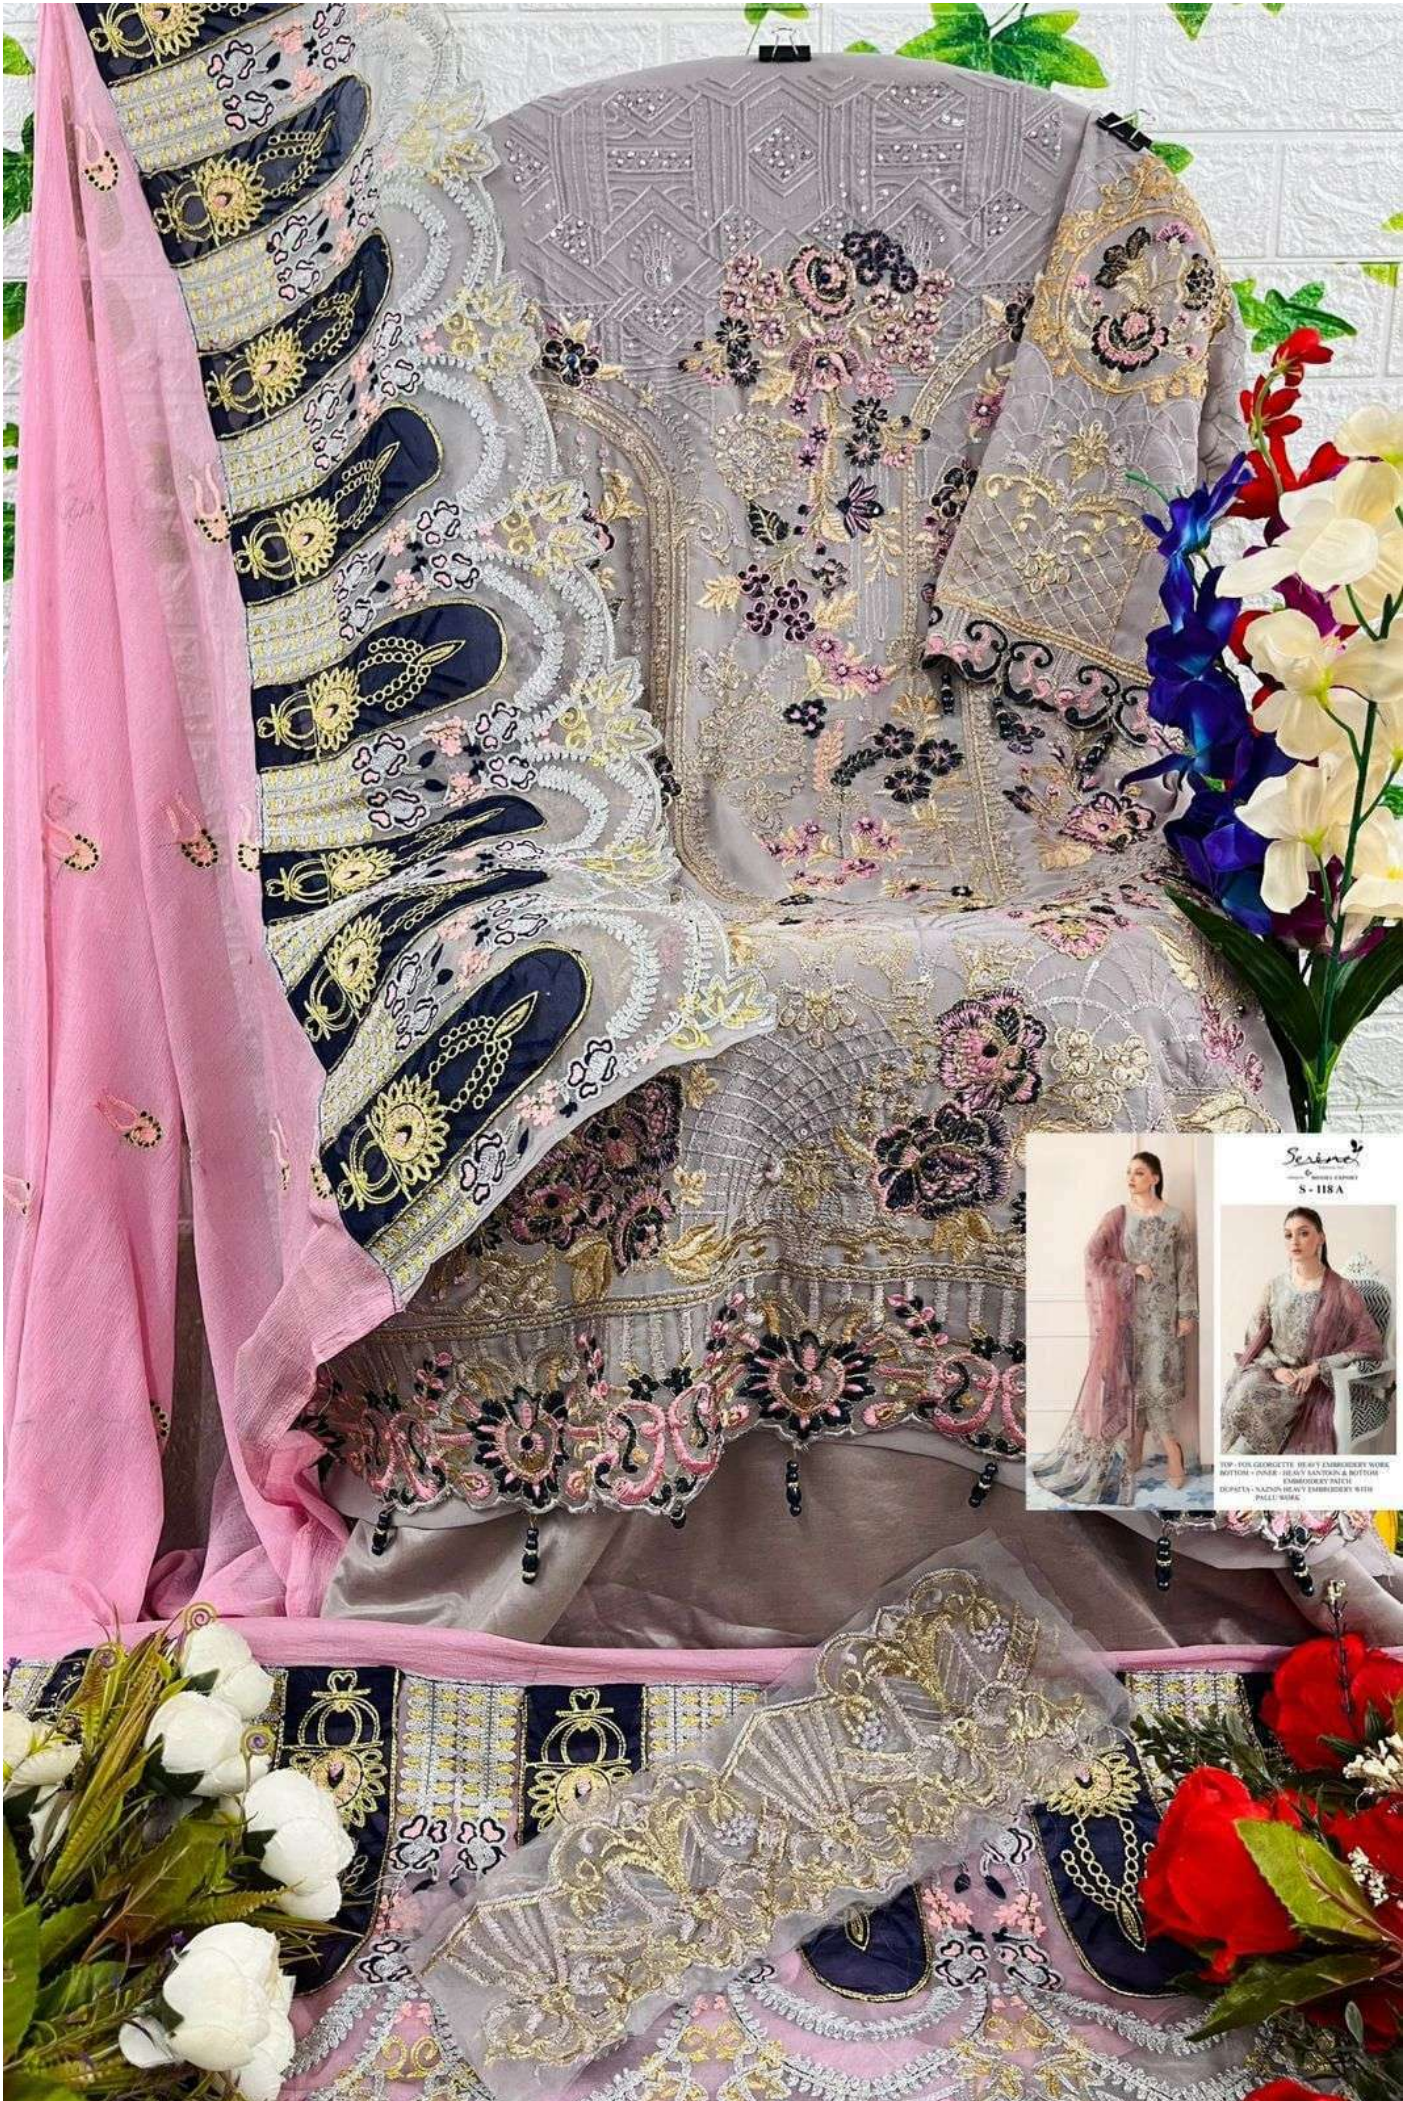

*Serina*TM
Pakistani Suit
A BRAND BY **MEGHA EXPORT**
S - 118 A

TOP - FOX GEORGETTE HEAVY EMBROIDERY WORK
BOTTOM + INNER - HEAVY SANTOON & BOTTOM
EMBROIDERY PATCH
DUPATTA - NAZNIN HEAVY EMBROIDERY WITH
PALLU WORK

*Serine*TM
Pakistani Suit
A BRAND BY MEGHA EXPORT
S - 118 A

TOP - FOX GEORGETTE HEAVY EMBROIDERY WORK
BOTTOM + INNER - HEAVY SANTOON & BOTTOM
EMBROIDERY PATCH
DUPATTA - NAZNIN HEAVY EMBROIDERY WITH
PALLU WORK