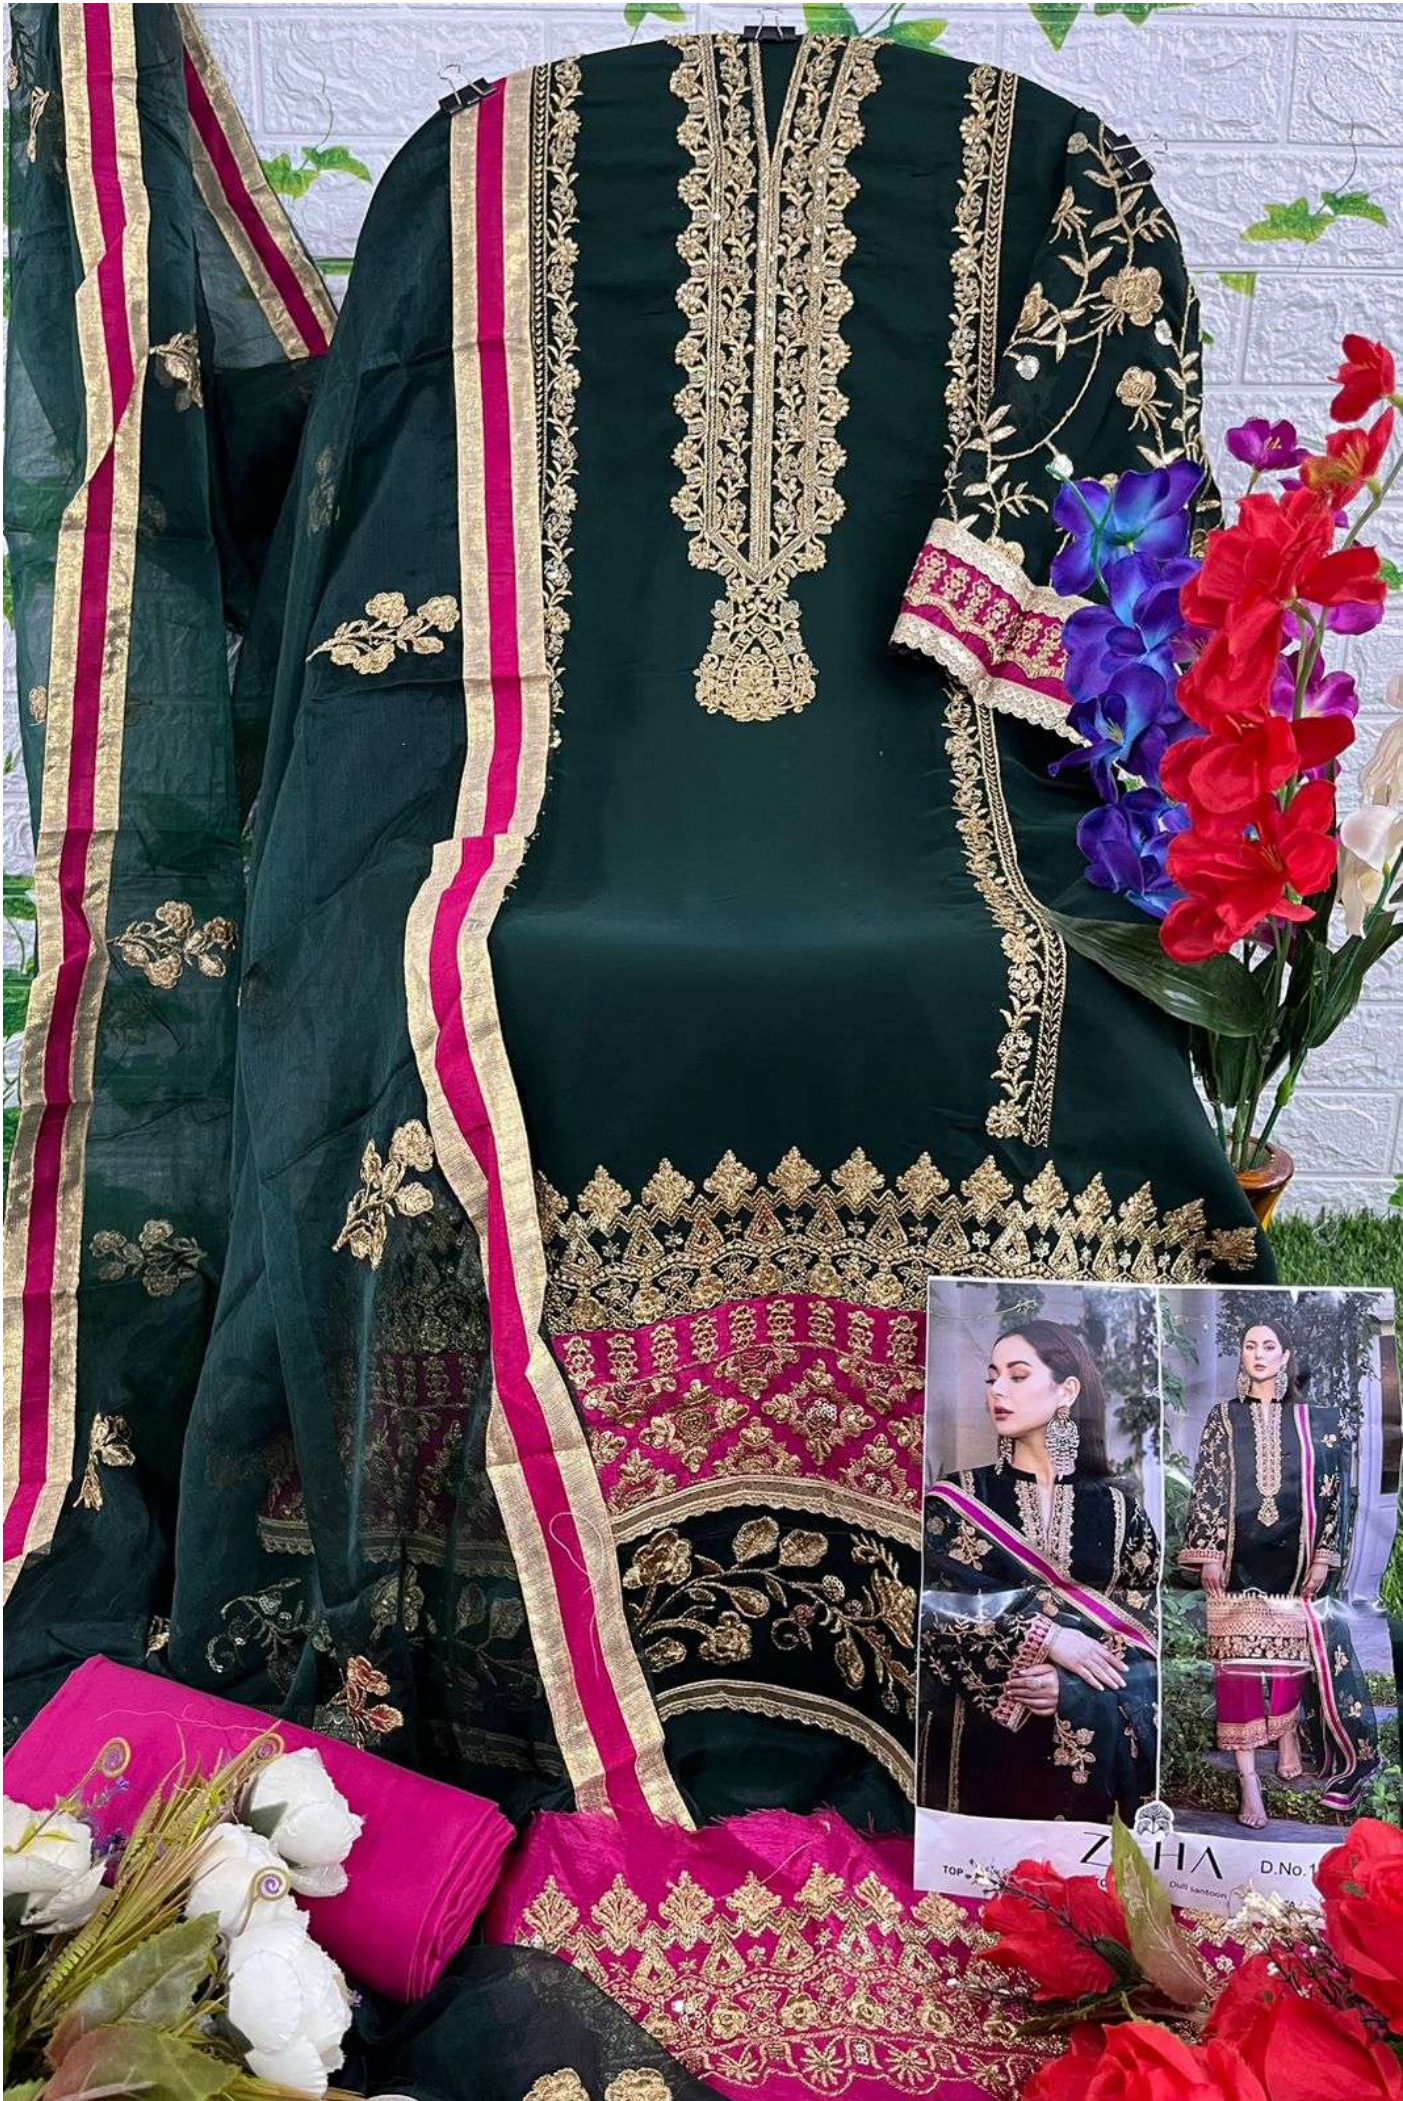

ZAHA

AALIYA

VOL-1

AALIYA
VOL-1

ZAHA

D.No.10120

TOP Fox Georgette
with Embroidery

BOTTOM-INNER Dull santoon

DUPATTA Nazmin
with Embroidery

AALIYA
VOL-1

ZAHA

D.No.10121

TOP Fox Georgette
with Embroidery

BOTTOM-INNER Dull santoon

DUPATTA Butterfly Net with
Heavy Embroidery

ZAHA

ZAHA

D.No.10122

TOP Fox Georgette
with Embroidery

BOTTOM-INNER Dull santoon

DUPATTA Orgenza with
Heavy Embroidery

ZAHA
D.No.1012
TOP Fox Georgette with Embroidery
BOTTOM INNER Dull Satin

ZAHA D.No 1120
TOP Fox Georgette with Embroidery BOT [unclear] Dull Antoon

ZAHARA
TOP Fox Georgette with Embroidery
BOTTOM-INA...
DUR...

ZAHA

TOP Fox Georgette with Embroidery
BOTTOM-INNER Dull