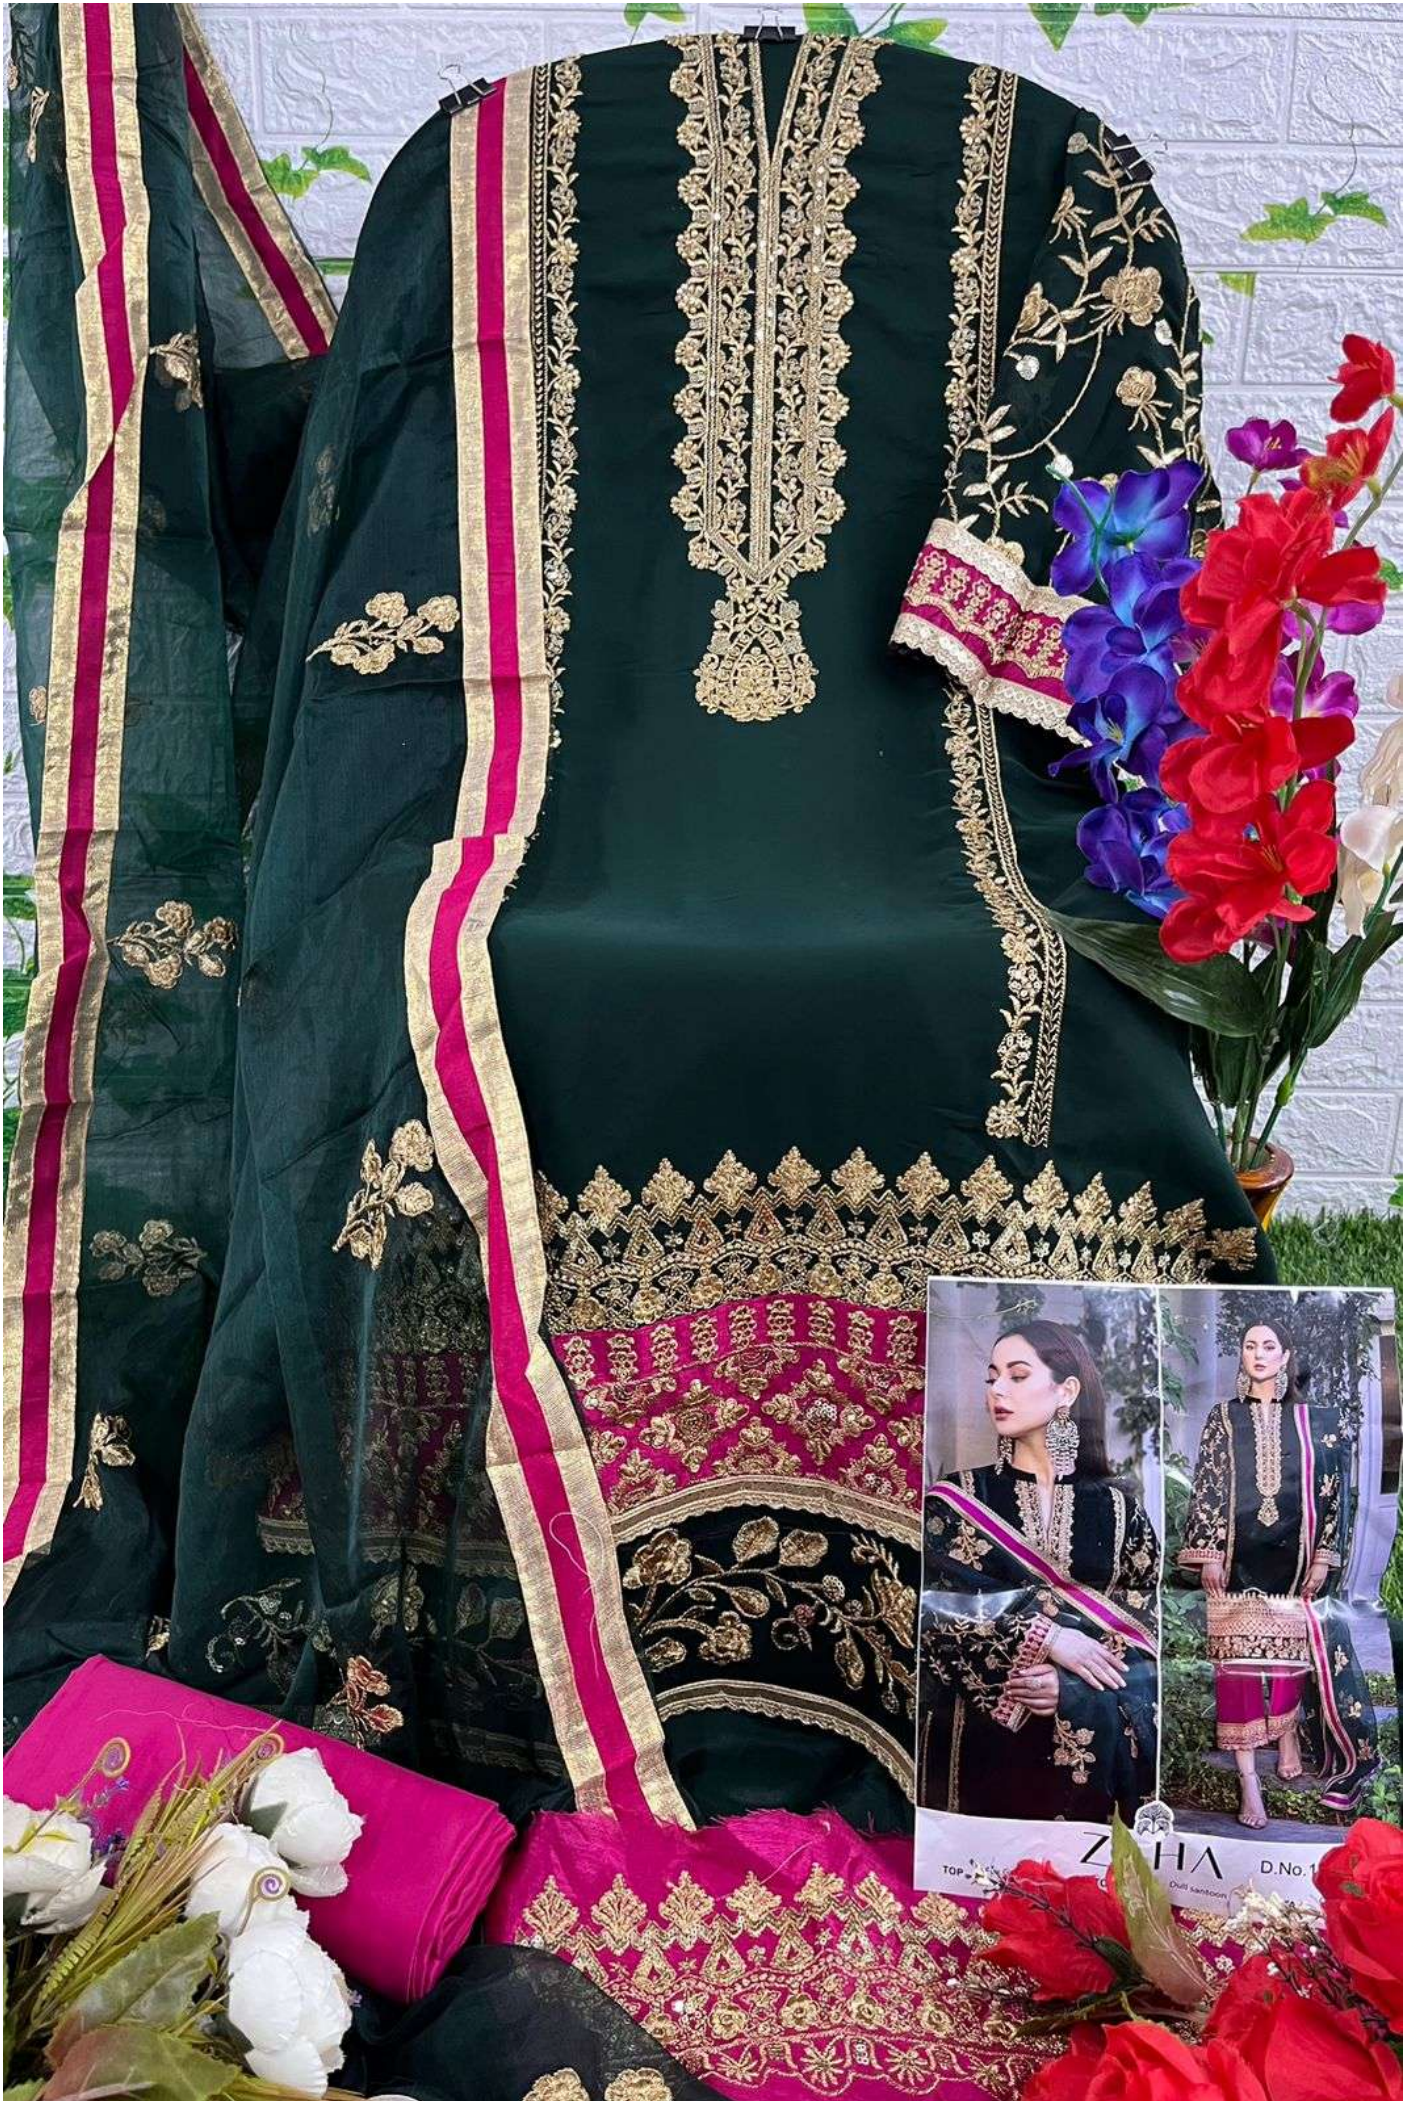

ZAHA

AALIYA

VOL-1

AALIYA
VOL-1

ZAHA

D.No.10120

TOP Fox Georgette
with Embroidery

BOTTOM-INNER Dull santoon

DUPATTA Nazmin
with Embroidery

AALIYA
VOL-1

ZAHA

D.No.10121

TOP Fox Georgette
with Embroidery

BOTTOM-INNER Dull santoon

DUPATTA Butterfly Net with
Heavy Embroidery

ZAHA

ZAHA

D.No.10122

TOP Fox Georgette
with Embroidery

BOTTOM-INNER Dull santoon

DUPATTA Orgenza with
Heavy Embroidery

ZAHA
D.No.1012
TOP Fox Georgette with Embroidery
BOTTOM INNER Dull Satoon

ZAHA D.No 1120
TOP Fox Georgette with Embroidery BOT [unclear] Dull Antoon [unclear]

TOP Fox Georgette with Embroidery

BOTTOM-INA...

ZAHARA

TOP Fox Georgette with Embroidery
ZAHA
BOTTOM-INNER Dupa