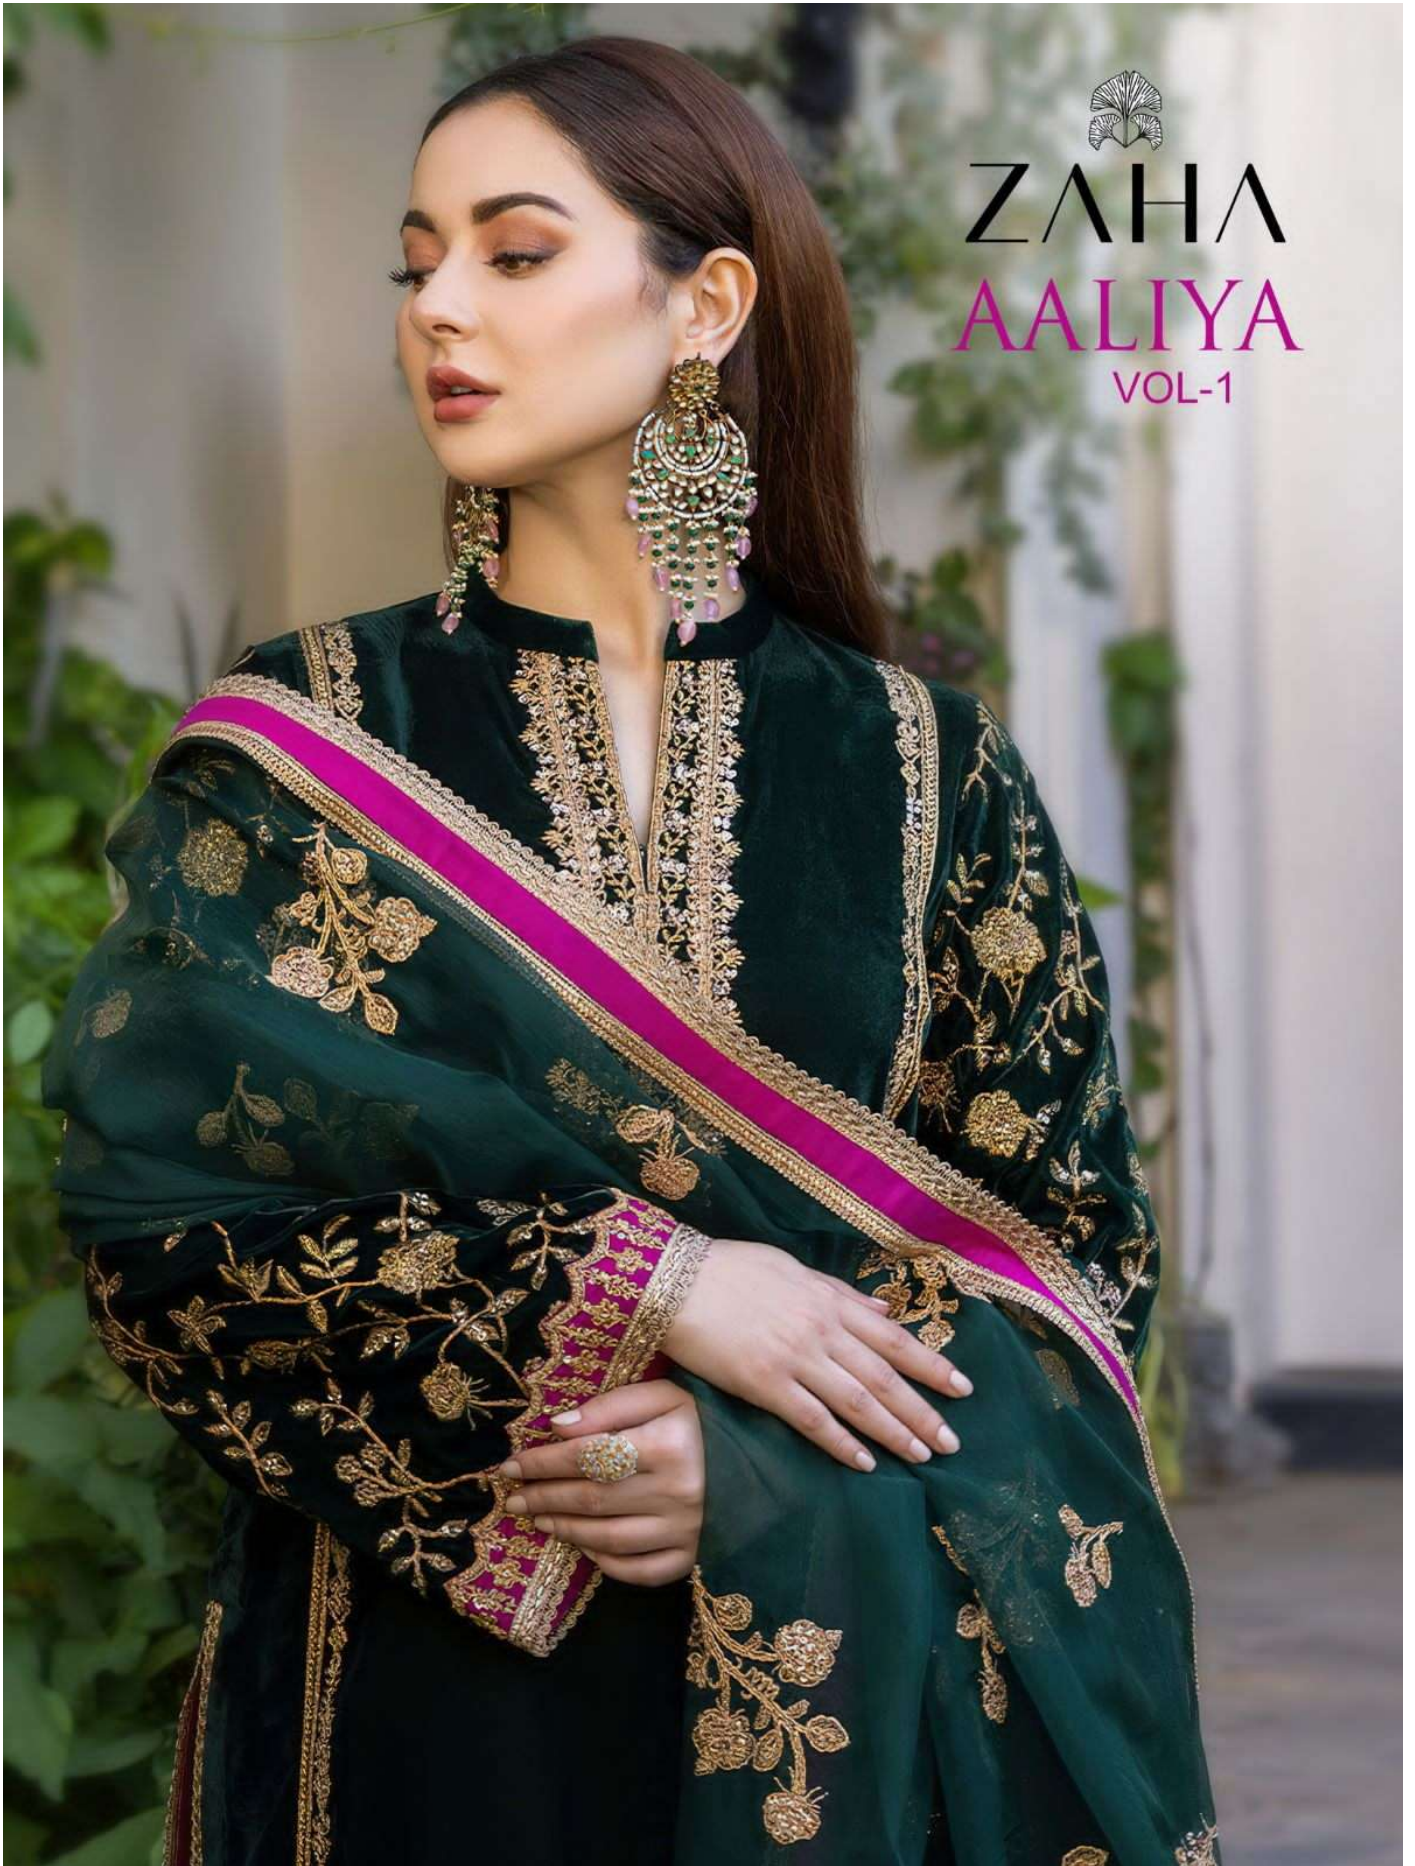

ZAHA

AALIYA

VOL-1

AALIYA
VOL-1

ZAHA

D.No.10120

TOP Fox Georgette
with Embroidery

BOTTOM-INNER Dull santoon

DUPATTA Nazmin
with Embroidery

AALIYA
VOL-1

ZAHA

D.No.10121

TOP Fox Georgette
with Embroidery

BOTTOM-INNER Dull santoon

DUPATTA Butterfly Net with
Heavy Embroidery

ZAHA

ZAHA

D.No.10122

TOP Fox Georgette
with Embroidery

BOTTOM-INNER Dull santoon

DUPATTA Orgenza with
Heavy Embroidery

ZAHA
D.No.1012
TOP Fox Georgette with Embroidery
BOTTOM INNER Dull Satin

ZAHA D.No 1120
TOP Fox Georgette with Embroidery BOT [unclear] Dull Antoon

ZAHARA
TOP Fox Georgette with Embroidery
BOTTOM-INA...
DUR...

ZAHA

TOP Fox Georgette with Embroidery
BOTTOM-INNER Dull