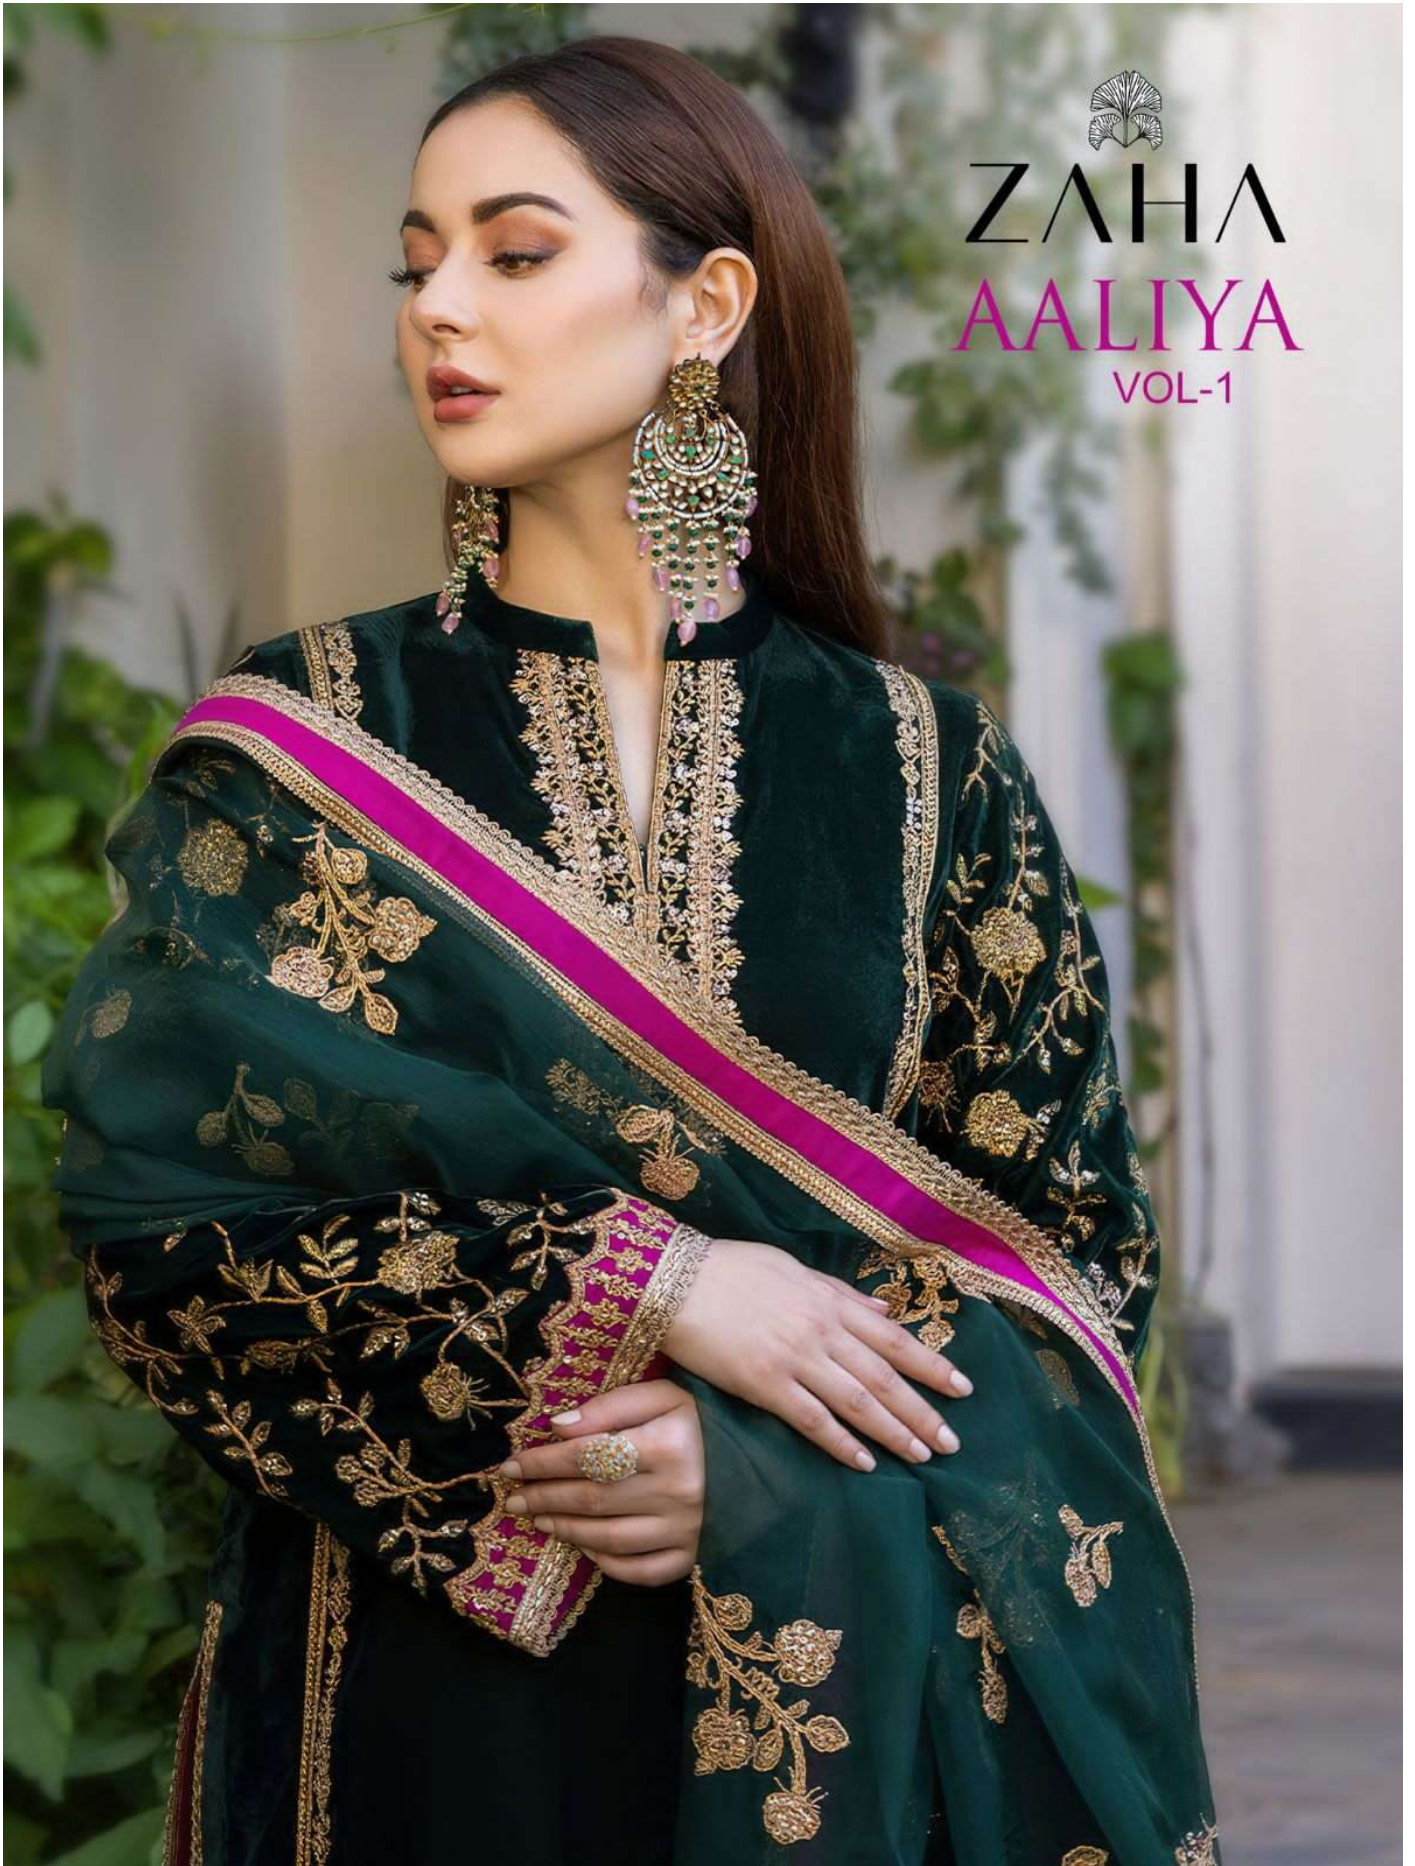

ZAHA

AALIYA

VOL-1