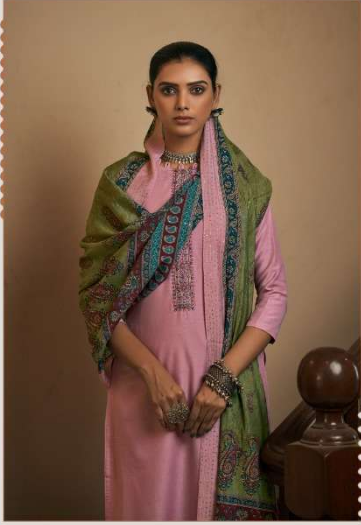

"WILD FASHION"