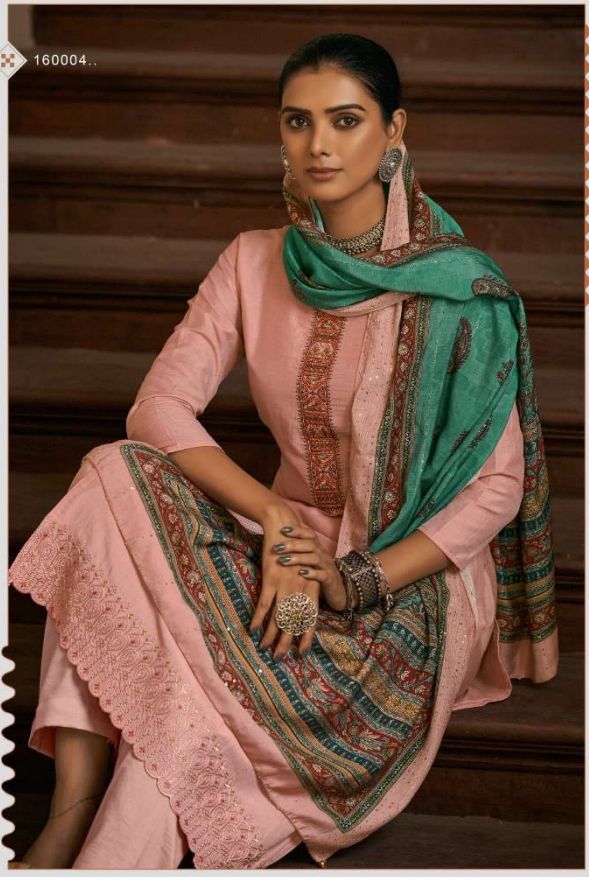

..160004..

..160005..

..160006..

160004..