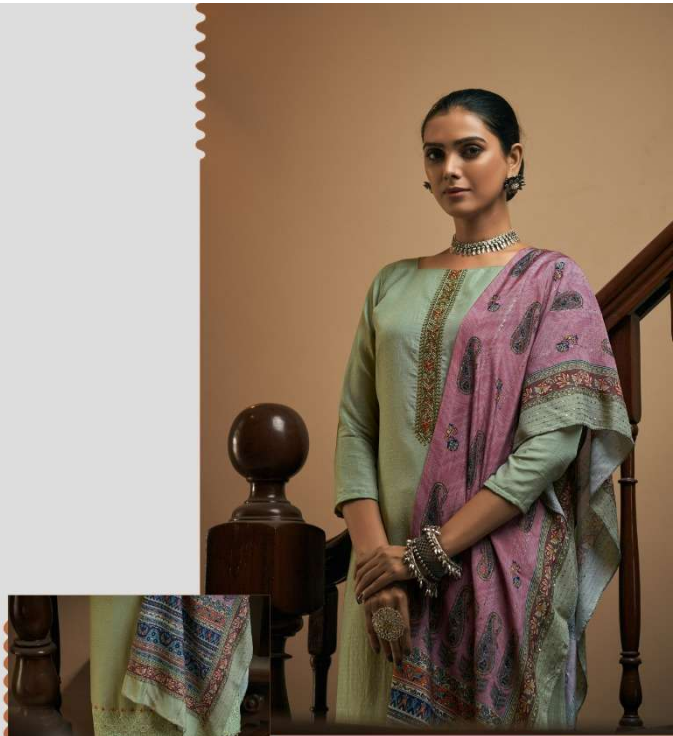

The logo for 'Kesar' is located in the top right corner. It features the brand name 'Kesar' in a stylized, elegant font, enclosed within a decorative, ornate border.A woman is the central figure, wearing a light blue tunic with a vertical panel of intricate embroidery down the center. She is draped in a pink and blue shawl with a wide, patterned border. Her accessories include a large circular earring, a choker necklace, a ring, and a bracelet. To her left is a large, ornate, lit-up lantern with a tiered top and a decorative base. The background is dark and moody, with a window visible in the distance.

Kesar

PURE VISCOSE MUSLIN ELEGANCE EMBROIDERY DIGITAL PRINT COLLECTION

Resar®

160006..

Resar

160005..

"WILD FASHION"

THE BELLS TINGE YOUR HAIR THE LATEST WAVE DOWN TO RING TO FASHION FROM ALL

160003..

Resar

DAZZLING DYNAMITE

DAZZLING COMBINATION OF PASTEL COLORS AND EMBROIDERY
THIS SUMMER SEASON BE THE CHARISMATIC STAR

The logo for 'Kesar' is located in the top right corner. It features the brand name 'Kesar' in a stylized, elegant font, enclosed within a decorative, ornate border.A woman is the central figure, wearing a light blue tunic with a vertical panel of intricate embroidery down the center. She is draped in a pink and blue patterned shawl. Her accessories include a large circular earring, a choker necklace, a ring, and a bracelet. To her left is a large, ornate, lit-up lantern with a tiered top and a decorative base. The background is dark and moody, with a window visible in the distance.