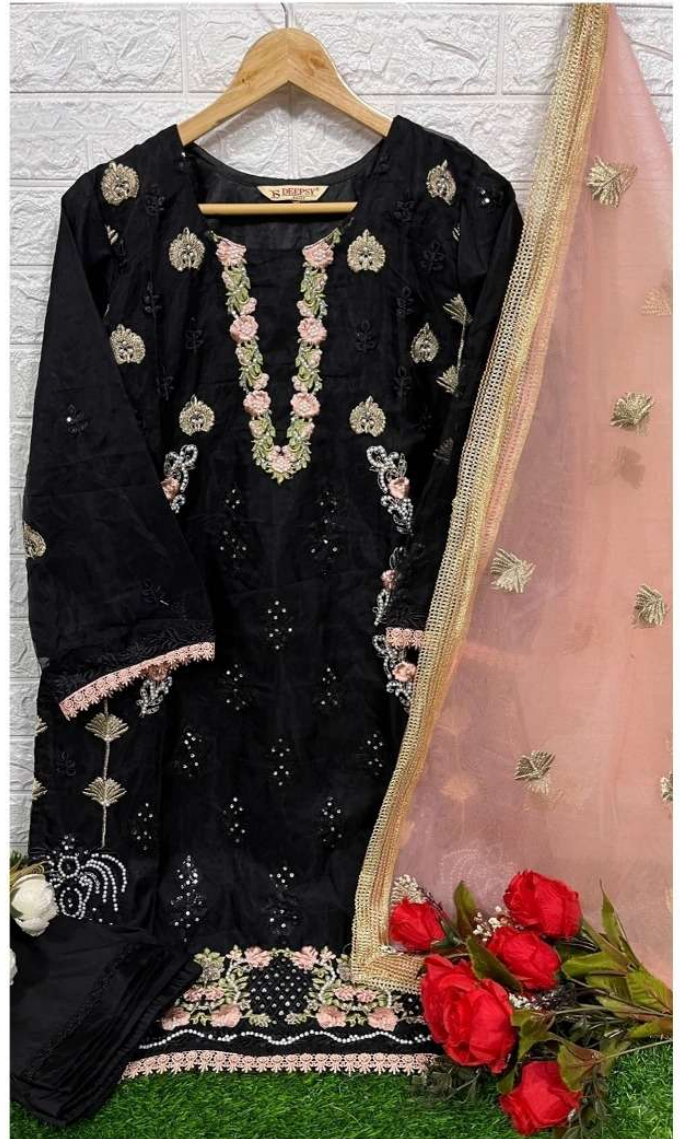

CODE: D-301

DEEPSY
suits

READY MADE
COLLECTION
SIZE:- XL

Care Instructions

- >Dry clean recommended
- >Do not use anytype of bleach or stain removing chemicals.
- >Do not overexpose damp fabrics to strong sunlight.
- >Iron at moderate temperature.