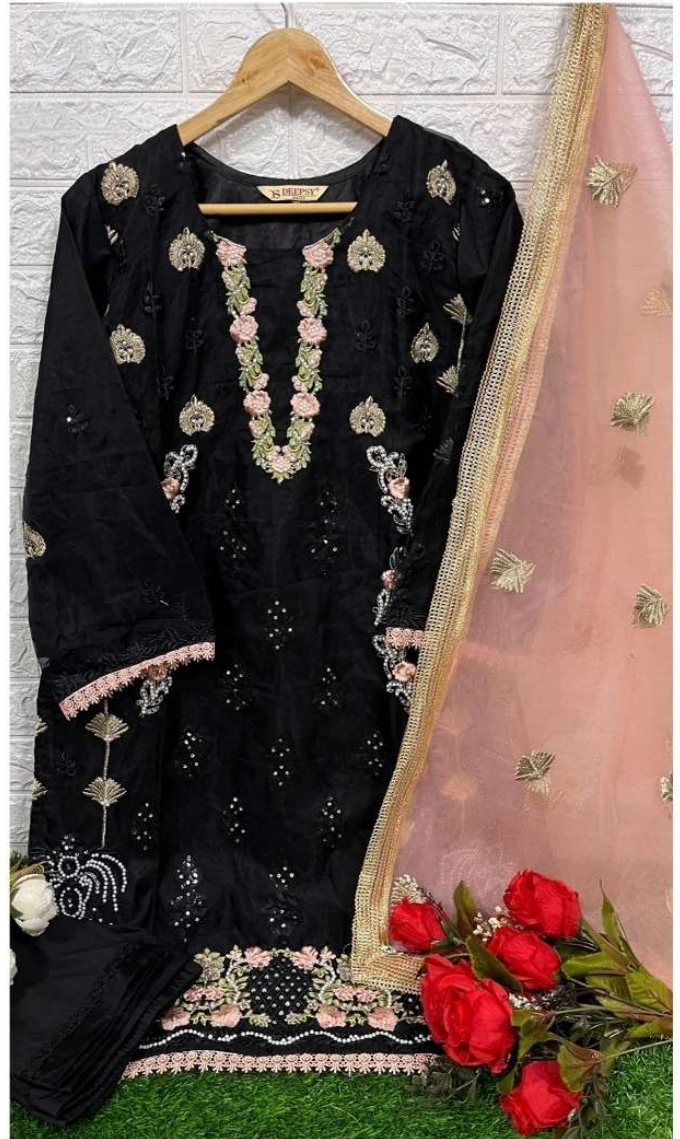

CODE: D-301

**DEEPSY**  
suits

**READY MADE**  
COLLECTION

SIZE:- XL

**Care Instructions**

- >Dry clean recommended
- >Do not use anytype of bleach or stain removing chemicals.
- >Do not overexpose damp fabrics to strong sunlight.
- >Iron at moderate temperature.